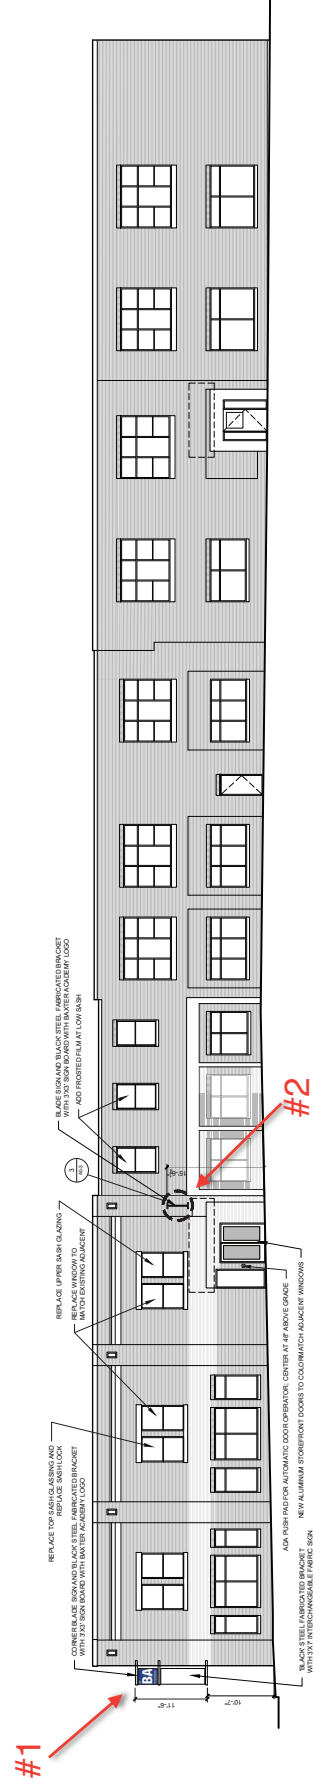

BAXTER ACADEMY
INTERIOR FIT-UP
185 LANCASTER STREET, PORTLAND, MAINE

REVISIONS

DATE:	24 MARCH 2017
PROJECT NO.:	1508
DRAWN BY:	RRT, RJS
CHECKED BY:	RJS
SCALE:	AS NOTED

SHEET TITLE:
EXTERIOR ELEVATIONS

A2-0

1 LANCASTER STREET ELEVATION