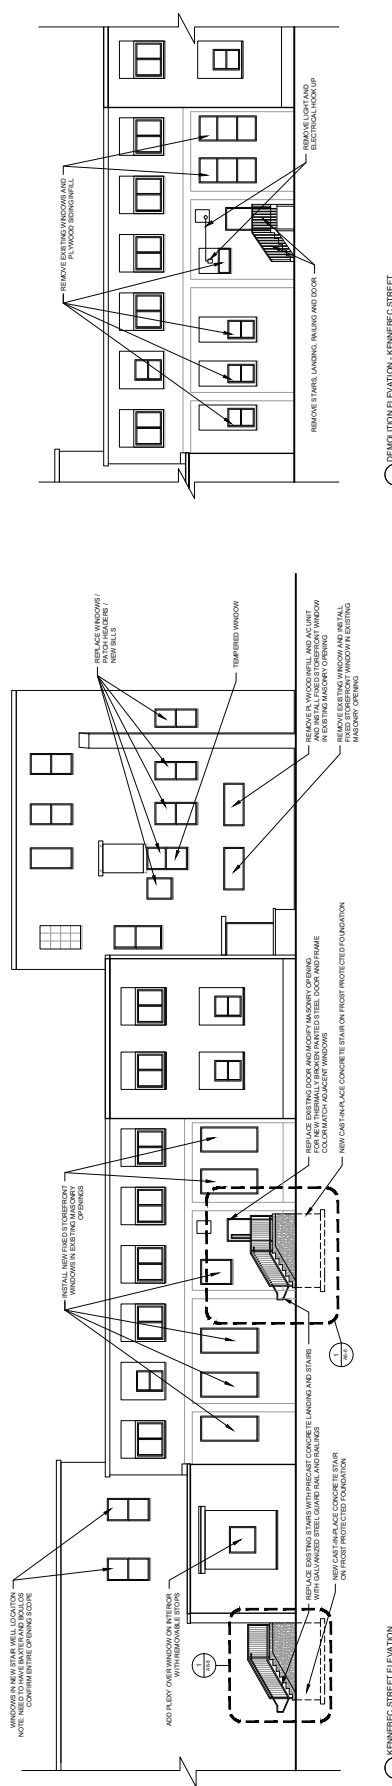

3 KENNEBEC STREET ELEVATION

4 REVOLUTION ELEVATION, KENNEBEC STREET