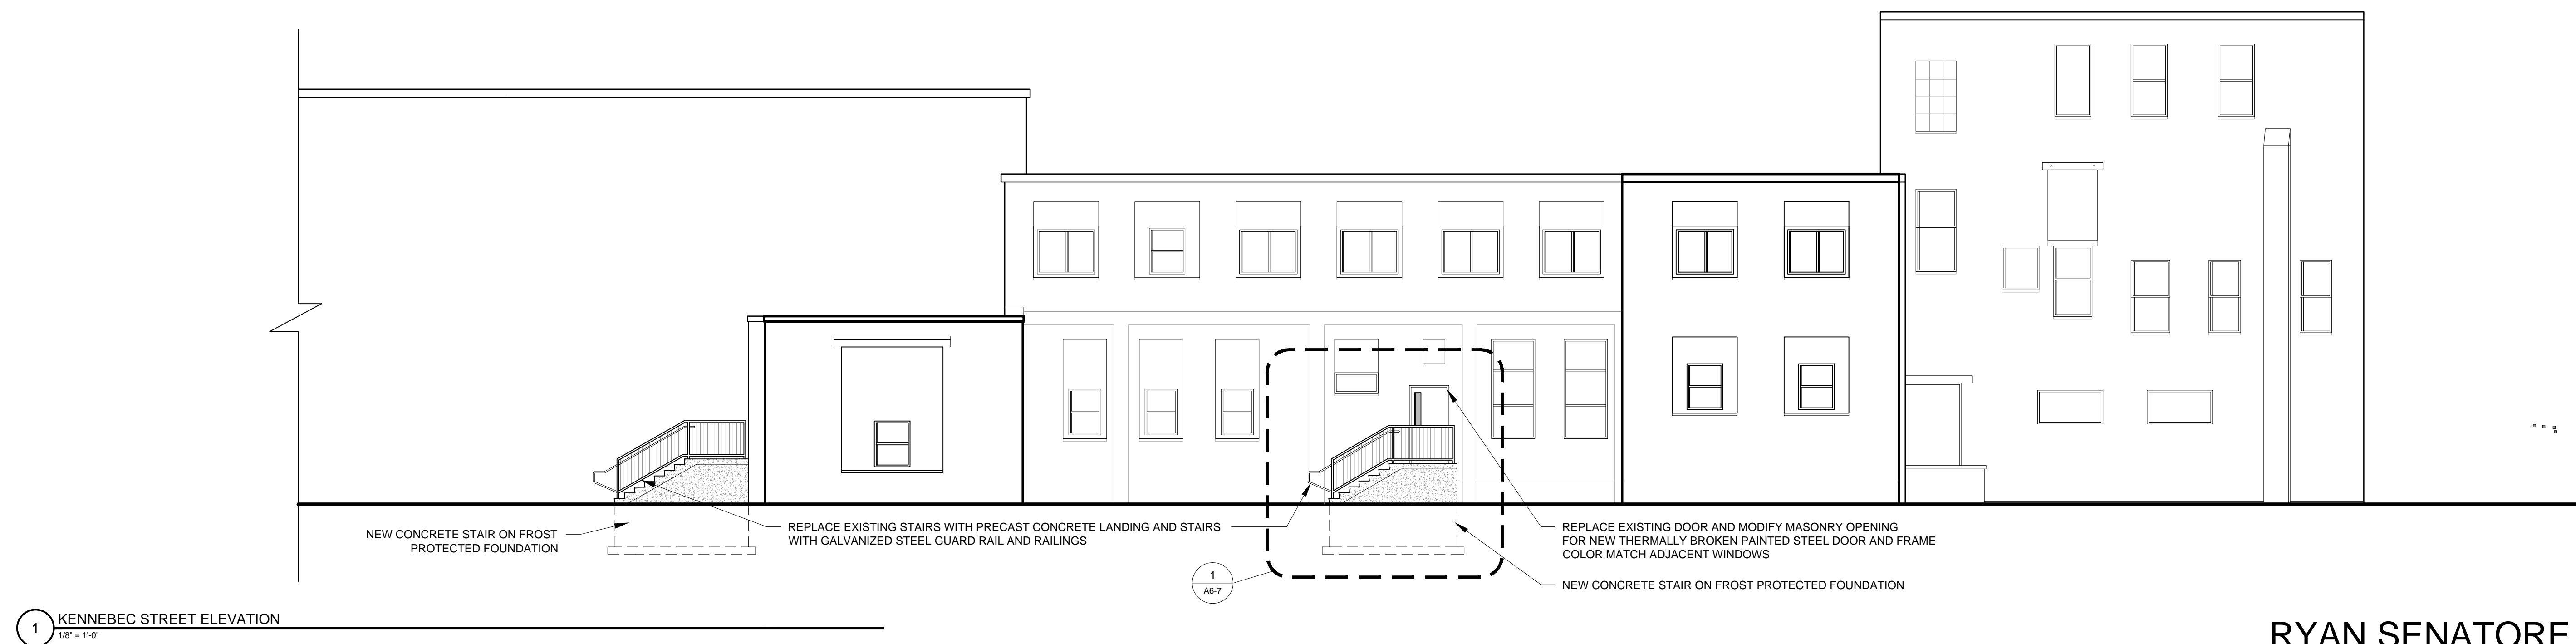

BAXTER ACADEMY - INTERIOR FIT-UP

185 LANCASTER STREET PORTLAND, MAINE

DECEMBER 23, 2016

PROGRESS PRINT ONLY
Not for Construction

RYAN SENATORE ARCHITECTURE