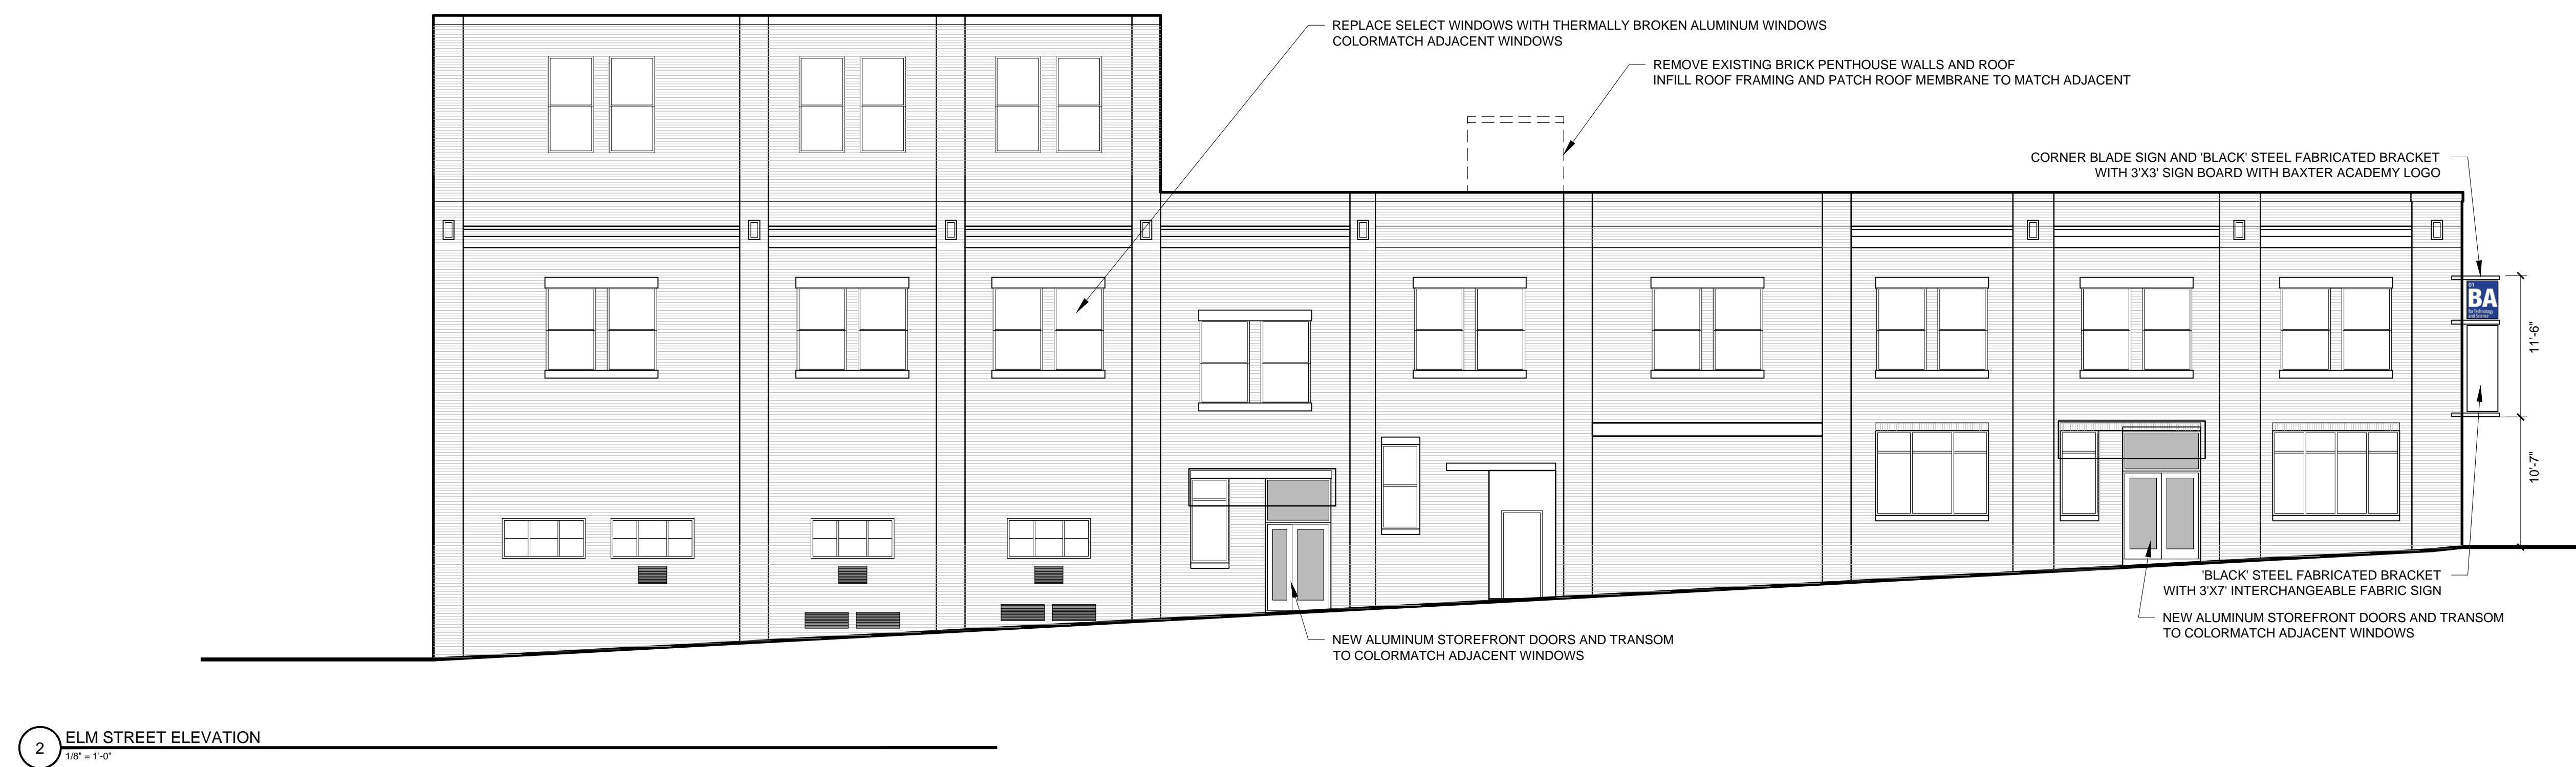

BAXTER ACADEMY - INTERIOR FIT-UP

185 LANCASTER STREET PORTLAND, MAINE

DECEMBER 23, 2016

PROGRESS PRINT ONLY
Not for Construction

RYAN SENATORE ARCHITECTURE