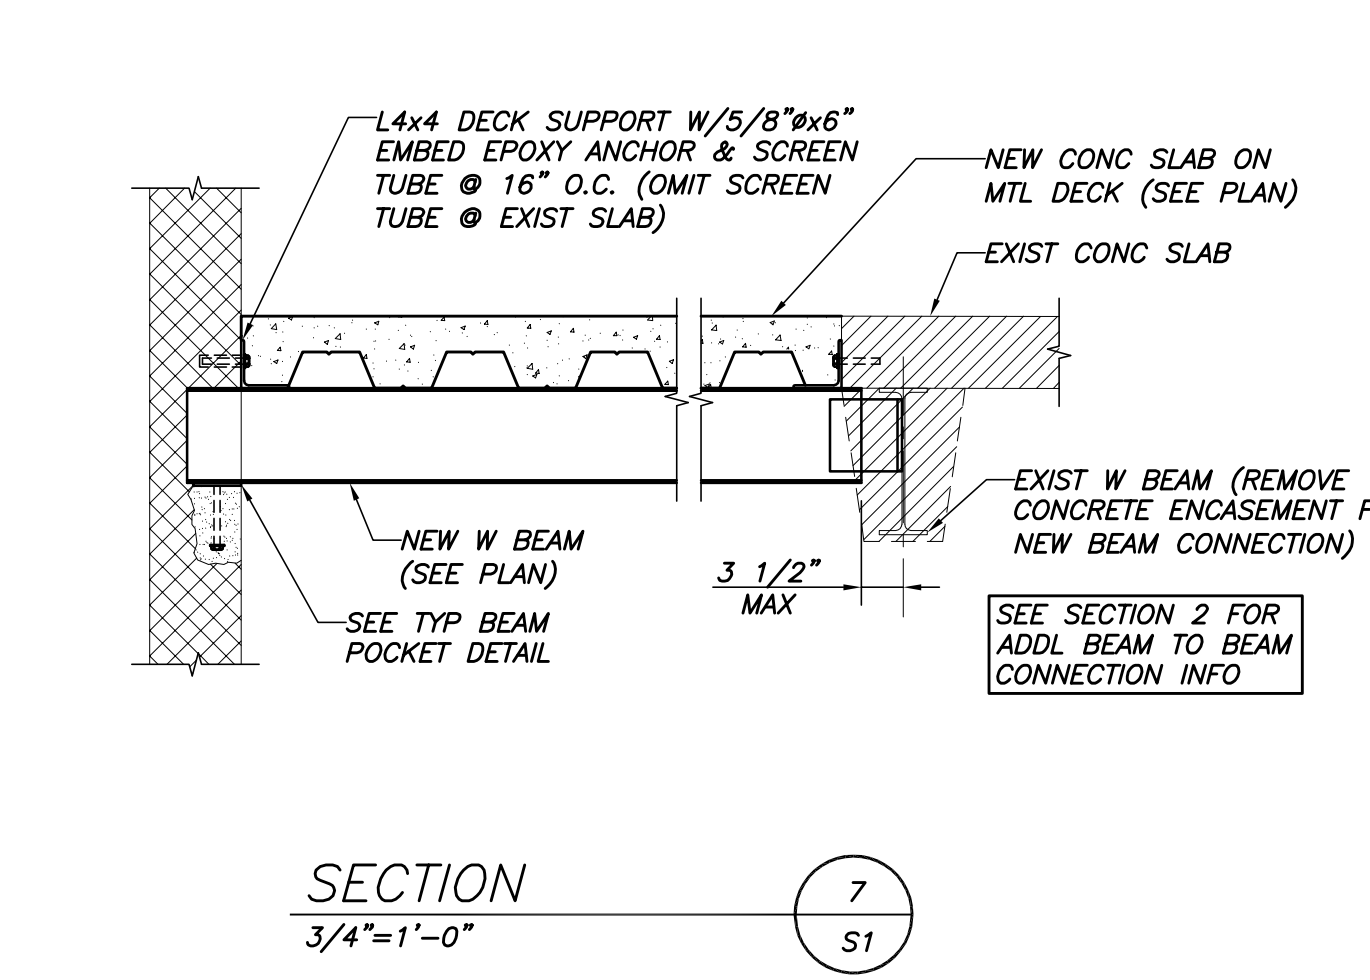

© 2017 RYAN SENATORE ARCHITECTURE

BAXTER ACADEMY
INTERIOR FIT-UP
185 LANCASTER STREET, PORTLAND, MAINE

CONSULTANTS:
BECKER
215 BUCKINGHAM ST., PORTLAND, ME 04101
207-771-1858 • beckerme.com

REVISIONS:
DATE: 27 JANUARY 2017
PROJECT No. 3970
DRAWN BY: MSK
CHECKED BY: NRM
SCALE: AS NOTED

SHEET TITLE:
FRAMING SECTIONS & DETAILS

S3

TYP BEAM/BEAM CONN DETAIL
N.T.S.

TYP COL BASE DETAIL U.N.O.
N.T.S.

BP-A