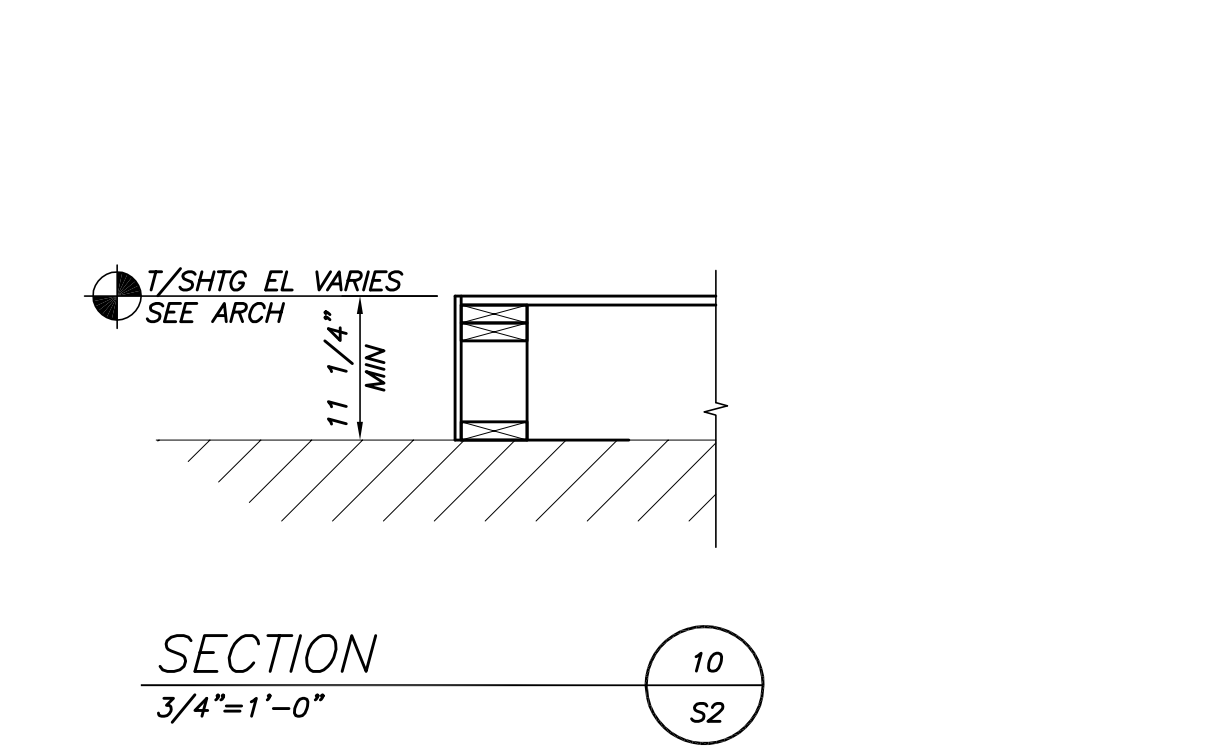

© 2017 RYAN SENATORE ARCHITECTURE

BAXTER ACADEMY
INTERIOR FIT-UP
185 LANCASTER STREET, PORTLAND, MAINE

CONSULTANTS:
BECKER
215 BUCKINGHAM ST., PORTLAND, ME 04101
207-771-1858 • beckerme.com

REVISIONS:
DATE: 27 JANUARY 2017
PROJECT No. 3970
DRAWN BY: MSK
CHECKED BY: NRM
SCALE: AS NOTED

SHEET TITLE:
FRAMING SECTIONS & DETAILS

S3

TYP BEAM/BEAM CONN DETAIL
N.T.S.

TYP COL BASE DETAIL U.N.O.
N.T.S.

BP-A