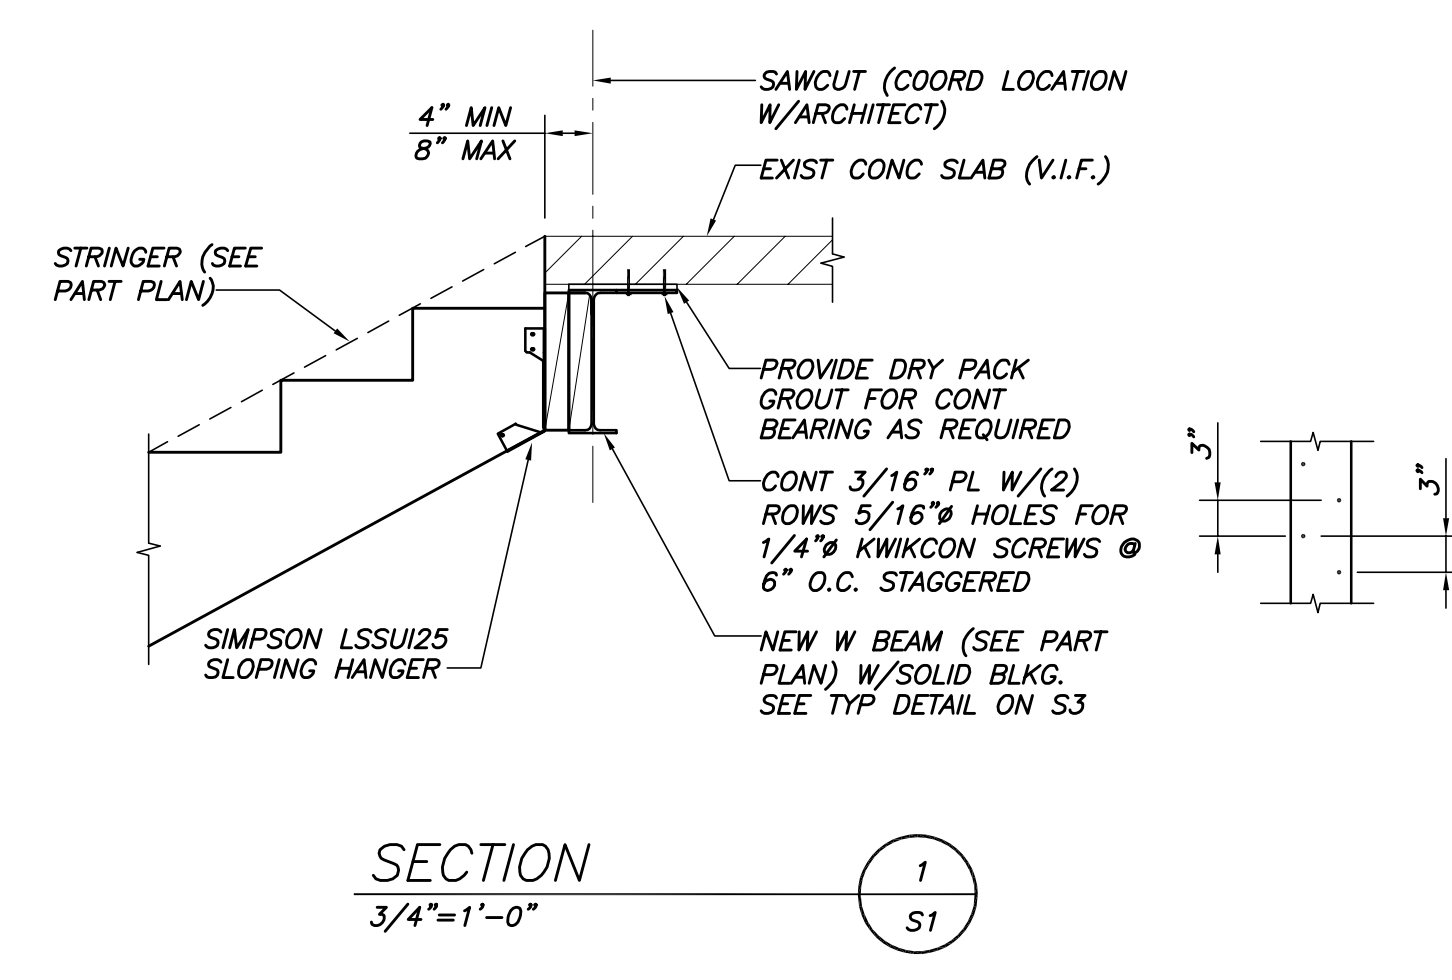

© 2017 RYAN SENATORE ARCHITECTURE

BAXTER ACADEMY
INTERIOR FIT-UP
185 LANCASTER STREET, PORTLAND, MAINE

CONSULTANTS:
BECKER
215 BUCKINGHAM ST., PORTLAND, ME 04101
207-771-1858 • beckerme.com

REVISIONS:
DATE: 27 JANUARY 2017
PROJECT No. 3970
DRAWN BY: MSK
CHECKED BY: NRM
SCALE: AS NOTED

SHEET TITLE:
FRAMING SECTIONS & DETAILS

S3

TYP BEAM/BEAM CONN DETAIL
N.T.S.

TYP COL BASE DETAIL U.N.O.
N.T.S.

BP-A