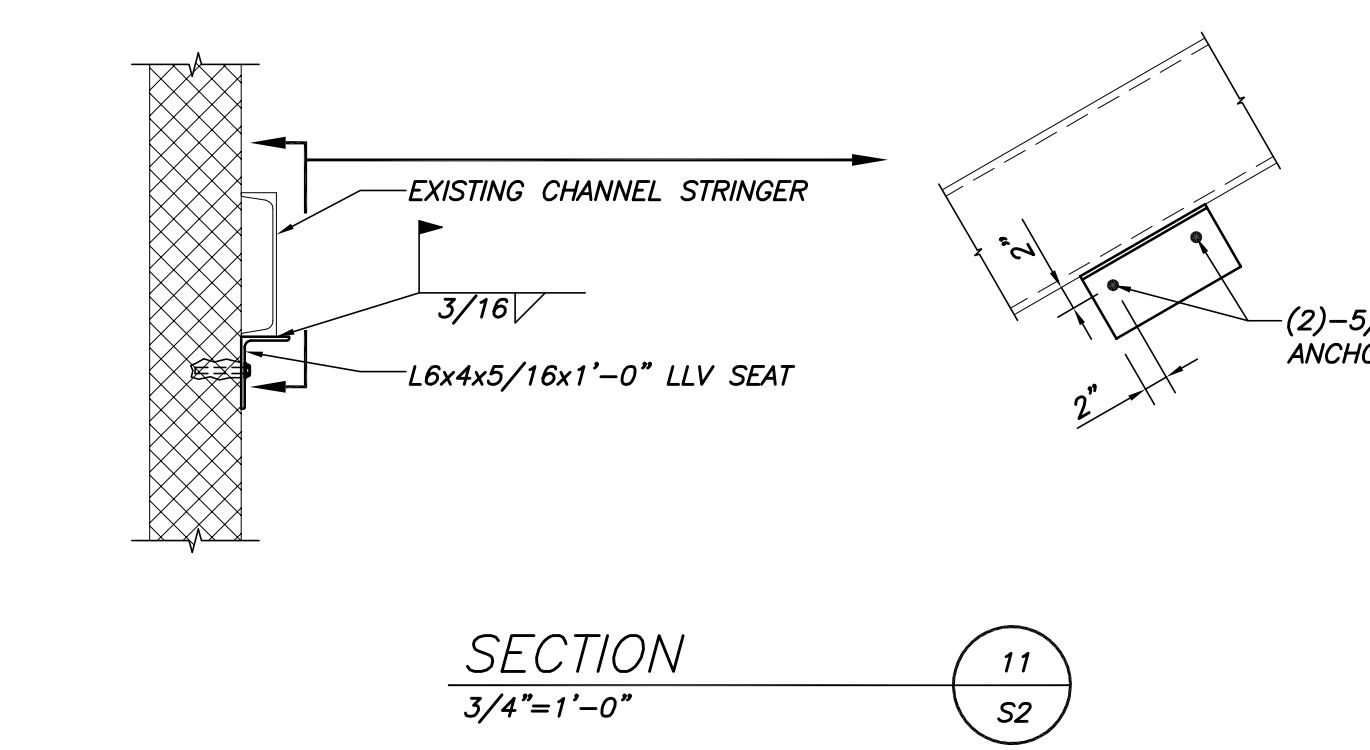

© 2017 RYAN SENATORE ARCHITECTURE

BAXTER ACADEMY
INTERIOR FIT-UP
185 LANCASTER STREET, PORTLAND, MAINE

CONSULTANTS:
BECKER
215 BUCKINGHAM ST., PORTLAND, ME 04101
207-771-1858 • beckerme.com

REVISIONS:
DATE: 27 JANUARY 2017
PROJECT No. 3970
DRAWN BY: MSK
CHECKED BY: NRM
SCALE: AS NOTED

SHEET TITLE:
FRAMING SECTIONS & DETAILS

S3

TYP BEAM/BEAM CONN DETAIL
N.T.S.

TYP COL BASE DETAIL U.N.O.
N.T.S.

BP-A