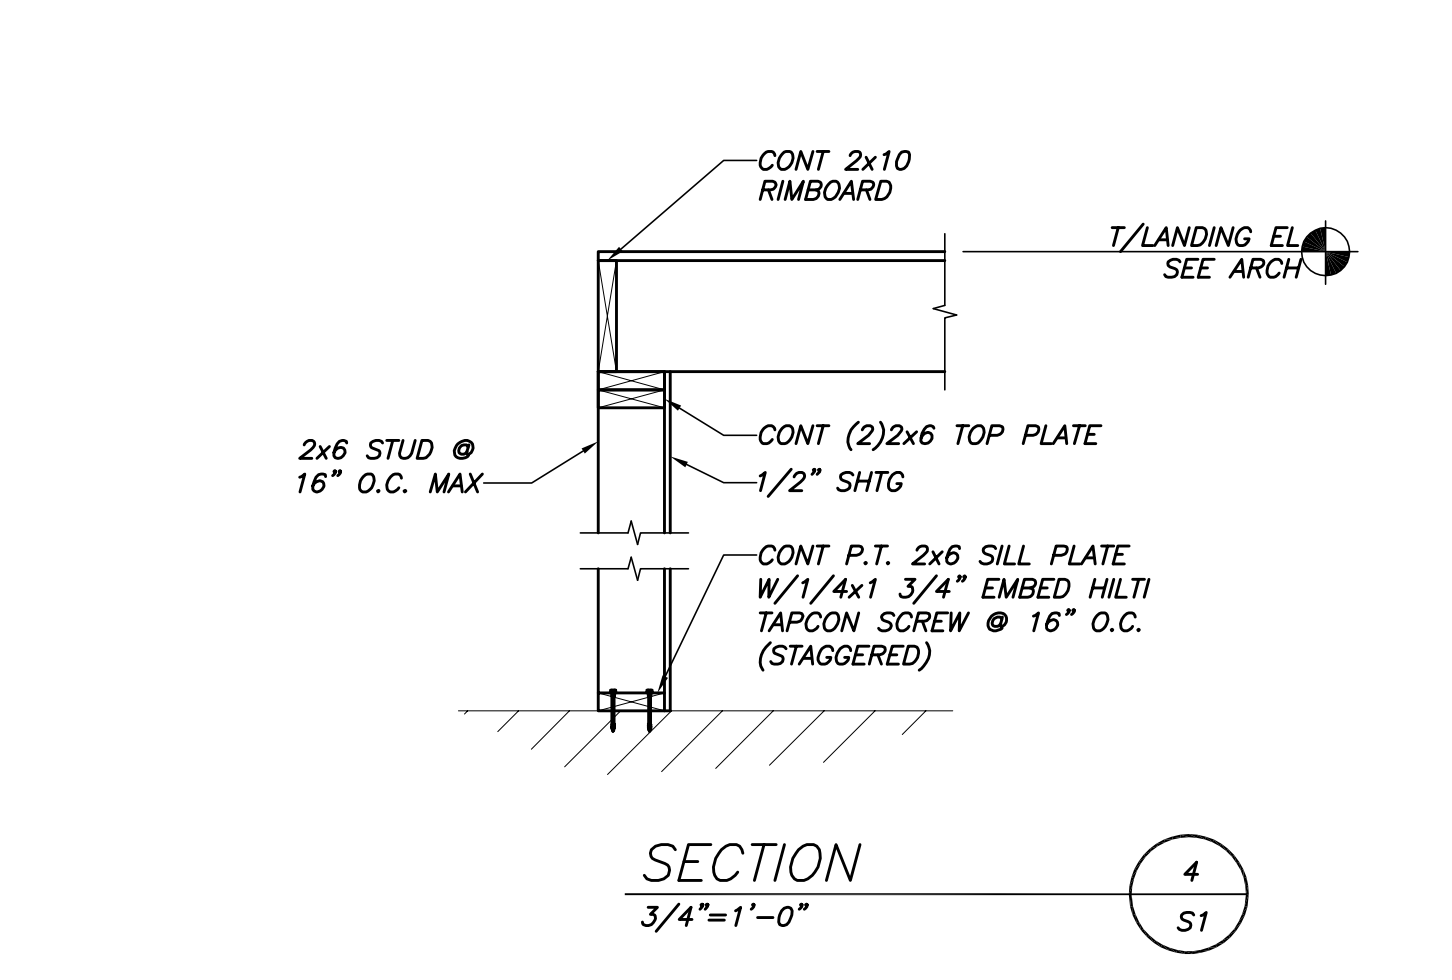

© 2017 RYAN SENATORE ARCHITECTURE

BAXTER ACADEMY
INTERIOR FIT-UP
185 LANCASTER STREET, PORTLAND, MAINE

CONSULTANTS:
BECKER
215 BUCKINGHAM ST., PORTLAND, ME 04101
207-771-1858 • beckerme.com

REVISIONS:
DATE: 27 JANUARY 2017
PROJECT No. 3970
DRAWN BY: MSK
CHECKED BY: NRM
SCALE: AS NOTED

SHEET TITLE:
FRAMING SECTIONS & DETAILS

S3

TYP BEAM/BEAM CONN DETAIL
N.T.S.

TYP COL BASE DETAIL U.N.O.
N.T.S.

BP-A