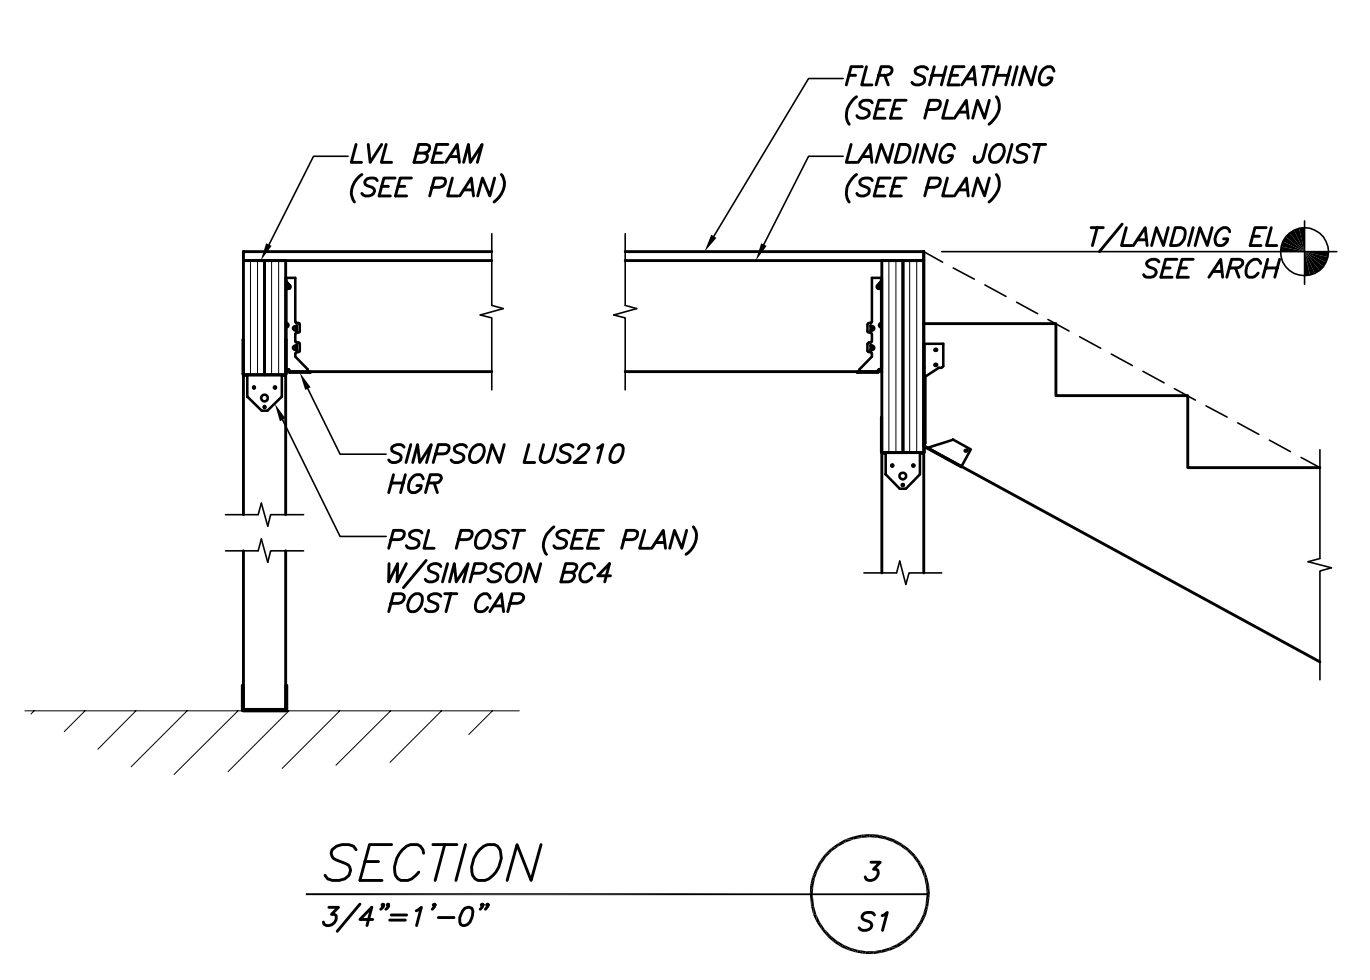

© 2017 RYAN SENATORE ARCHITECTURE

BAXTER ACADEMY
INTERIOR FIT-UP
185 LANCASTER STREET, PORTLAND, MAINE

CONSULTANTS:
BECKER
215 BUCKINGHAM ST., PORTLAND, ME 04101
207-771-1858 • beckerme.com

REVISIONS:
DATE: 27 JANUARY 2017
PROJECT No. 3970
DRAWN BY: MSK
CHECKED BY: NRM
SCALE: AS NOTED

SHEET TITLE:
FRAMING SECTIONS & DETAILS

S3

TYP BEAM/BEAM CONN DETAIL
N.T.S.

TYP COL BASE DETAIL U.N.O.
N.T.S.

BP-A