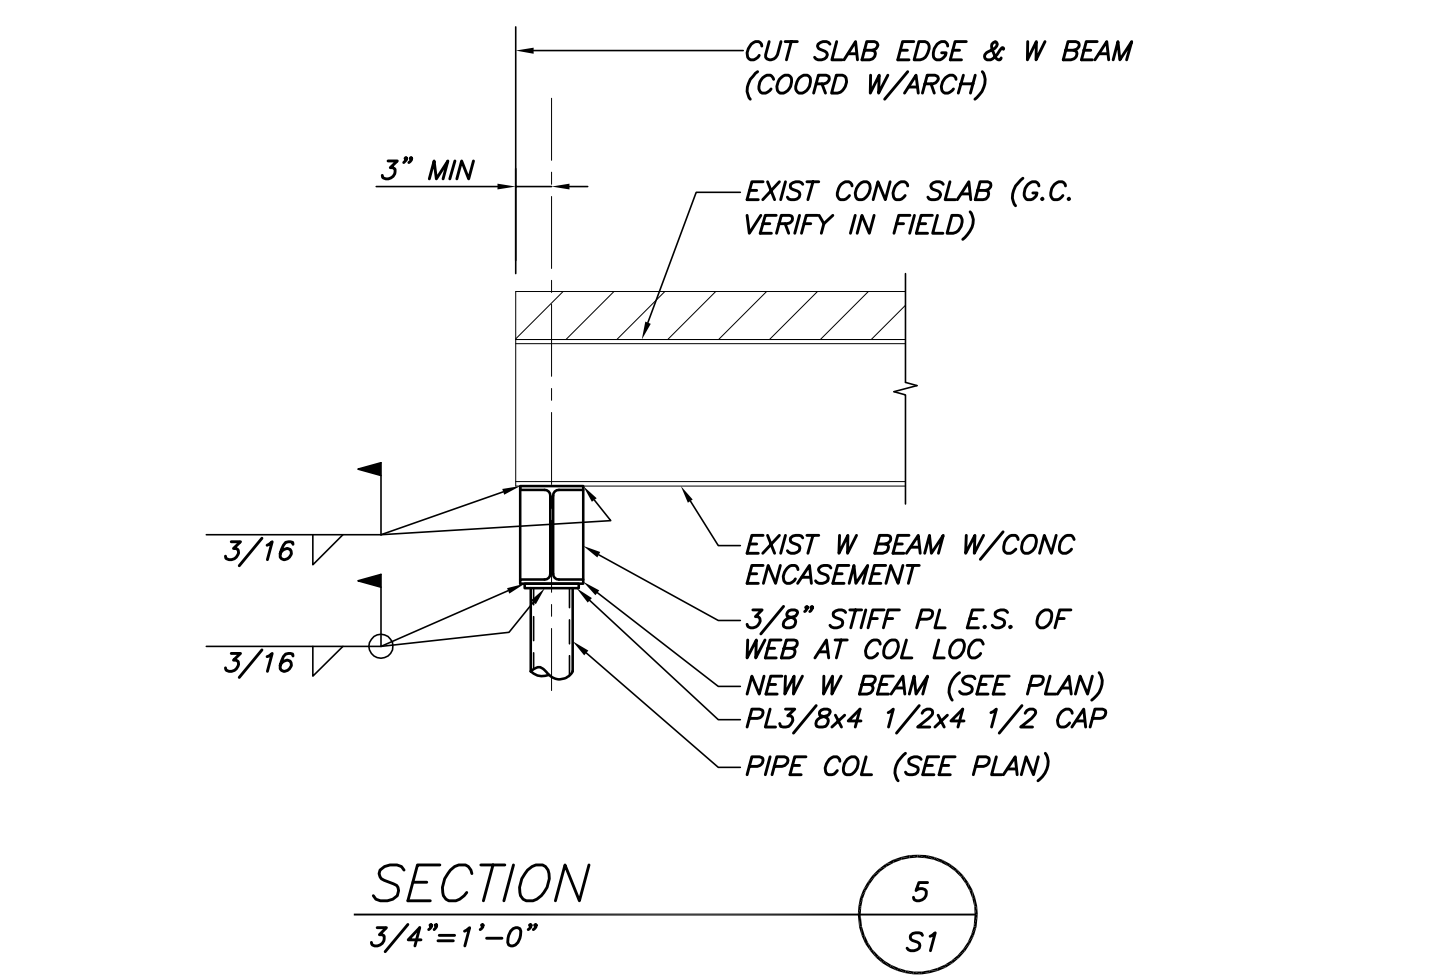

© 2017 RYAN SENATORE ARCHITECTURE

BAXTER ACADEMY
INTERIOR FIT-UP
185 LANCASTER STREET, PORTLAND, MAINE

CONSULTANTS:
BECKER
215 BUCKINGHAM ST., PORTLAND, ME 04101
207-771-1858 • beckerme.com

REVISIONS:
DATE: 27 JANUARY 2017
PROJECT No. 3970
DRAWN BY: MSK
CHECKED BY: NRM
SCALE: AS NOTED

SHEET TITLE:
FRAMING SECTIONS & DETAILS

S3

TYP BEAM/BEAM CONN DETAIL
N.T.S.

TYP COL BASE DETAIL U.N.O.
N.T.S.

BP-A