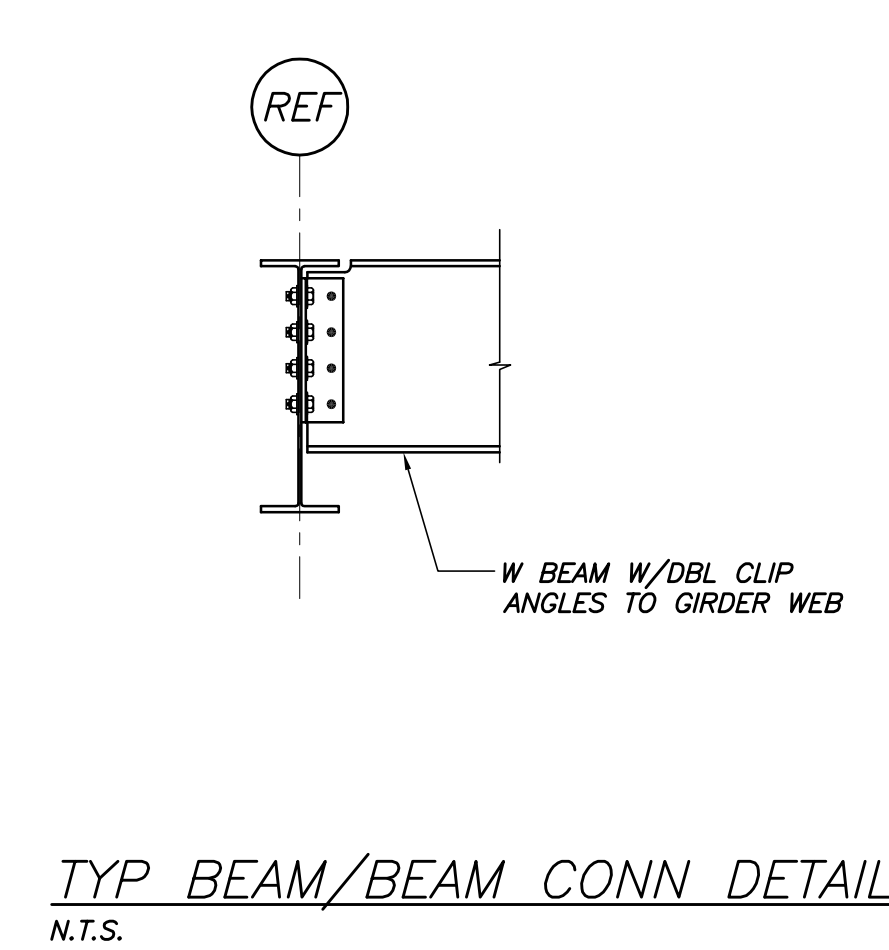

© 2017 RYAN SENATORE ARCHITECTURE

BAXTER ACADEMY
INTERIOR FIT-UP
185 LANCASTER STREET, PORTLAND, MAINE

CONSULTANTS:
BECKER
215 BUCKINGHAM ST., PORTLAND, ME 04101
207-771-1858 • beckerme.com

REVISIONS:
DATE: 27 JANUARY 2017
PROJECT No. 3970
DRAWN BY: MSK
CHECKED BY: NRM
SCALE: AS NOTED

SHEET TITLE:
FRAMING SECTIONS & DETAILS

S3

TYP BEAM/BEAM CONN DETAIL
N.T.S.

TYP COL BASE DETAIL U.N.O.
N.T.S.

BP-A