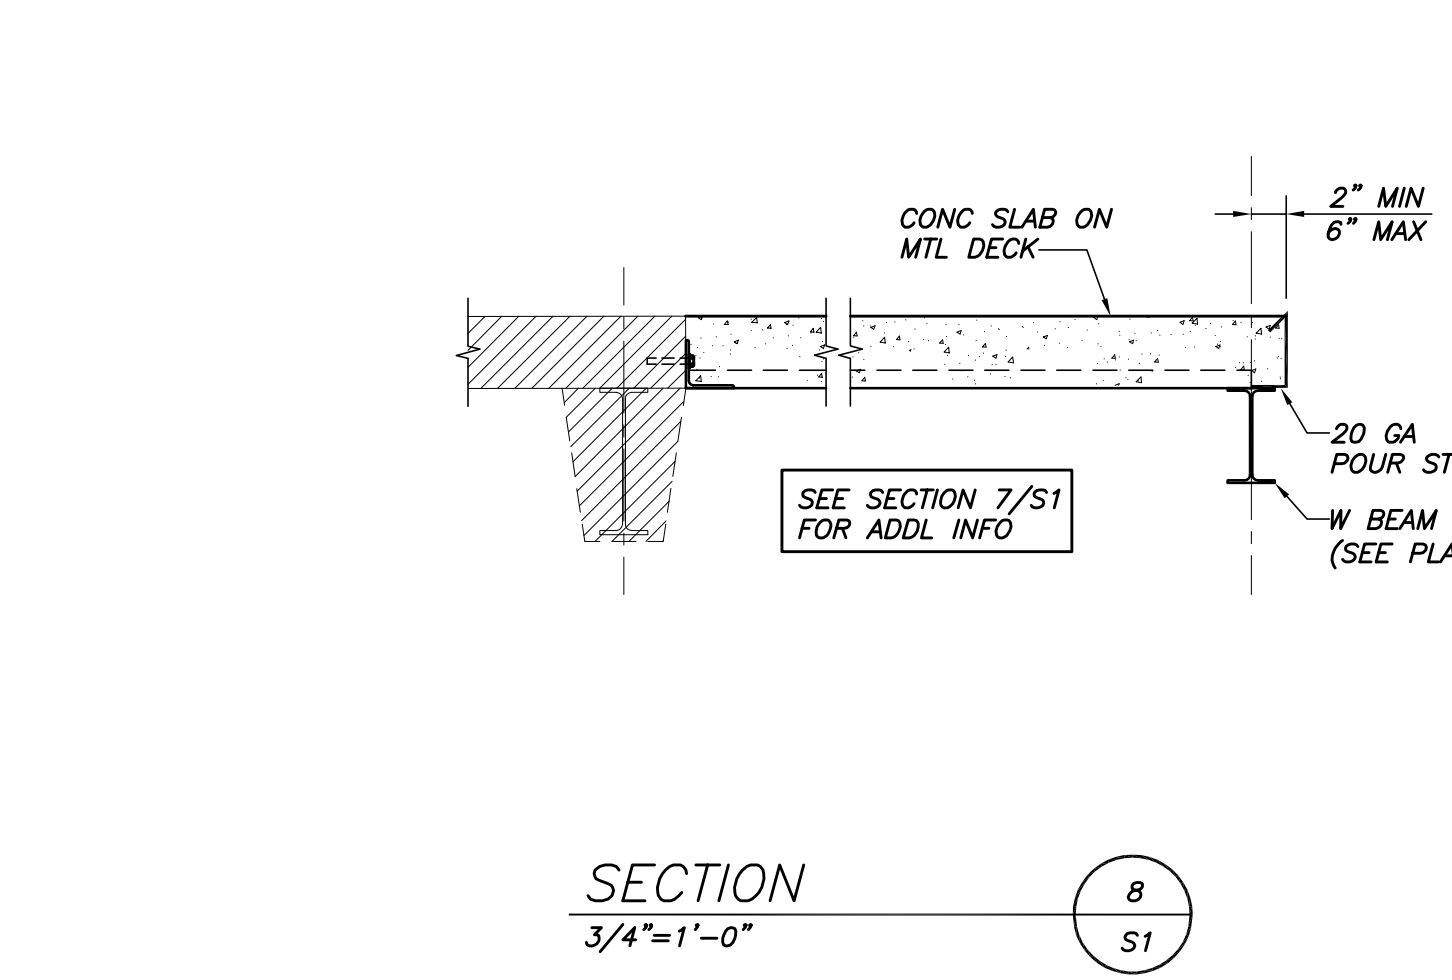

© 2017 RYAN SENATORE ARCHITECTURE

BAXTER ACADEMY
INTERIOR FIT-UP
185 LANCASTER STREET, PORTLAND, MAINE

CONSULTANTS:
BECKER
215 BUCKINGHAM ST., PORTLAND, ME 04101
207-771-1858 • beckerme.com

REVISIONS:
DATE: 27 JANUARY 2017
PROJECT No. 3970
DRAWN BY: MSK
CHECKED BY: NRM
SCALE: AS NOTED

SHEET TITLE:
FRAMING SECTIONS & DETAILS

S3

TYP BEAM/BEAM CONN DETAIL
N.T.S.

TYP COL BASE DETAIL U.N.O.
N.T.S.

BP-A