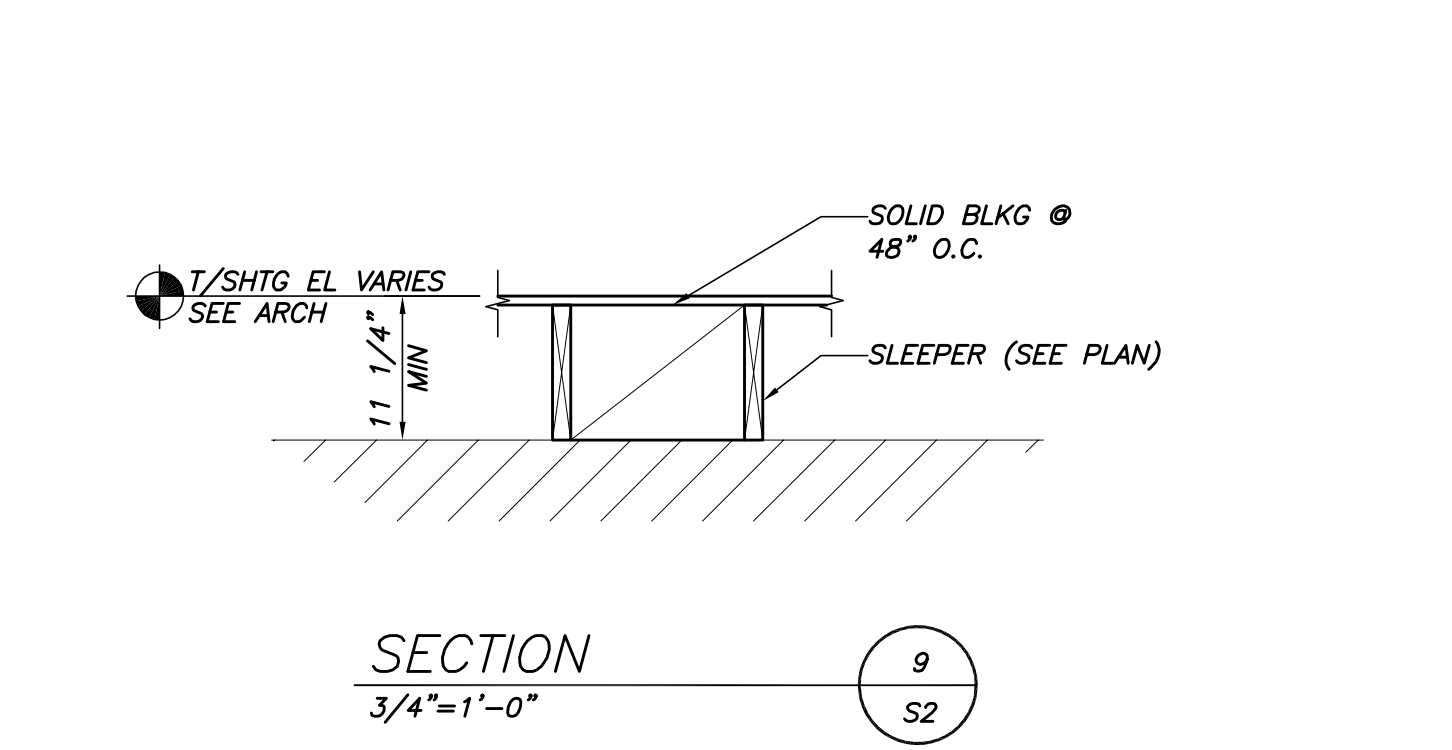

© 2017 RYAN SENATORE ARCHITECTURE

BAXTER ACADEMY
INTERIOR FIT-UP
185 LANCASTER STREET, PORTLAND, MAINE

CONSULTANTS:
BECKER
215 BUCKINGHAM ST., PORTLAND, ME 04101
207-771-1858 • beckerme.com

REVISIONS:
DATE: 27 JANUARY 2017
PROJECT No. 3970
DRAWN BY: MSK
CHECKED BY: NRM
SCALE: AS NOTED

SHEET TITLE:
FRAMING SECTIONS & DETAILS

S3

TYP BEAM/BEAM CONN DETAIL
N.T.S.

TYP COL BASE DETAIL U.N.O.
N.T.S.

BP-A