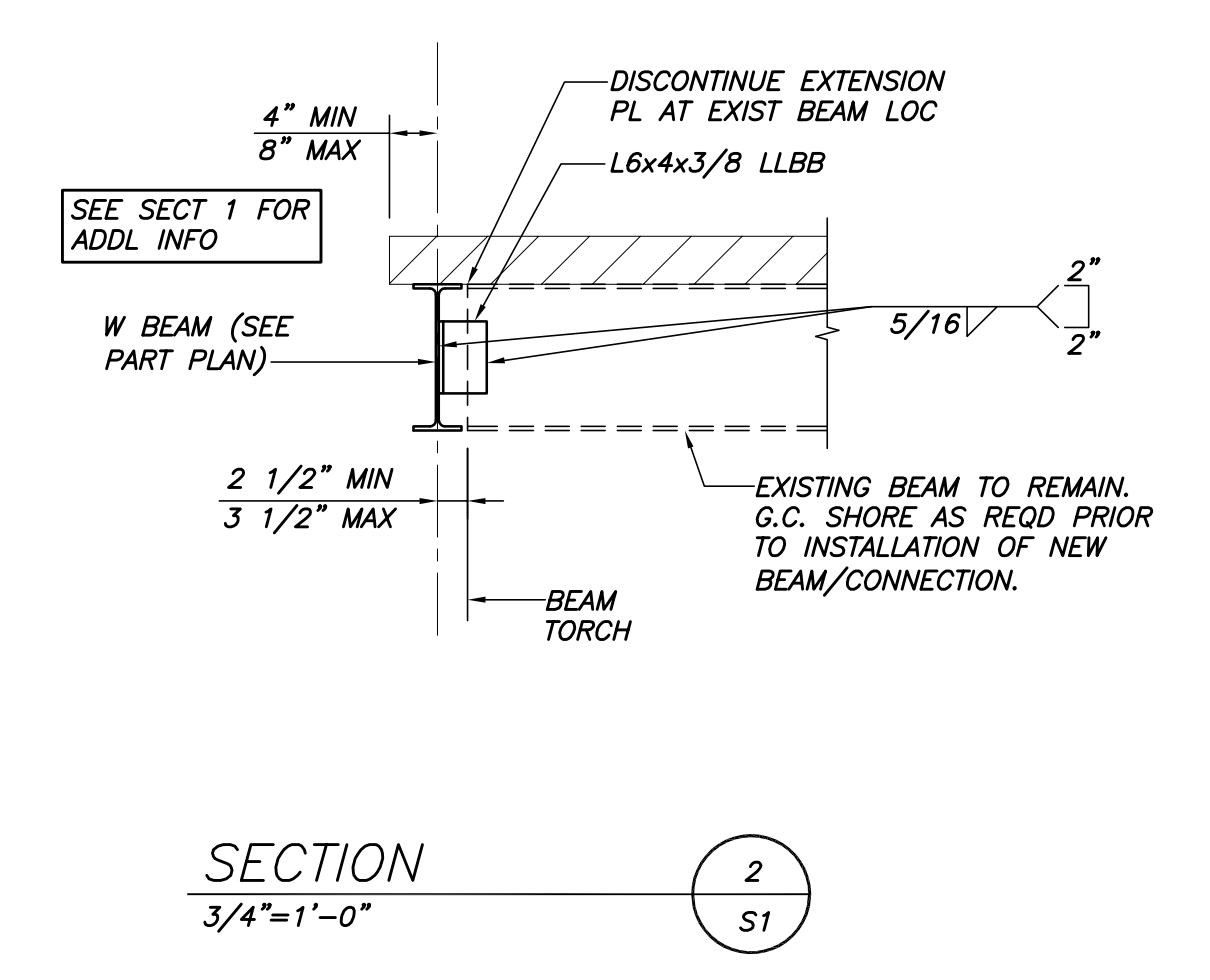

© 2017 RYAN SENATORE ARCHITECTURE

BAXTER ACADEMY
INTERIOR FIT-UP
185 LANCASTER STREET, PORTLAND, MAINE

CONSULTANTS:
BECKER
215 BUCKINGHAM ST., PORTLAND, ME 04101
207-771-1858 • beckerme.com

REVISIONS:
DATE: 27 JANUARY 2017
PROJECT No. 3970
DRAWN BY: MSK
CHECKED BY: NRM
SCALE: AS NOTED

SHEET TITLE:
FRAMING SECTIONS & DETAILS

S3

TYP BEAM/BEAM CONN DETAIL
N.T.S.

TYP COL BASE DETAIL U.N.O.
N.T.S.

BP-A