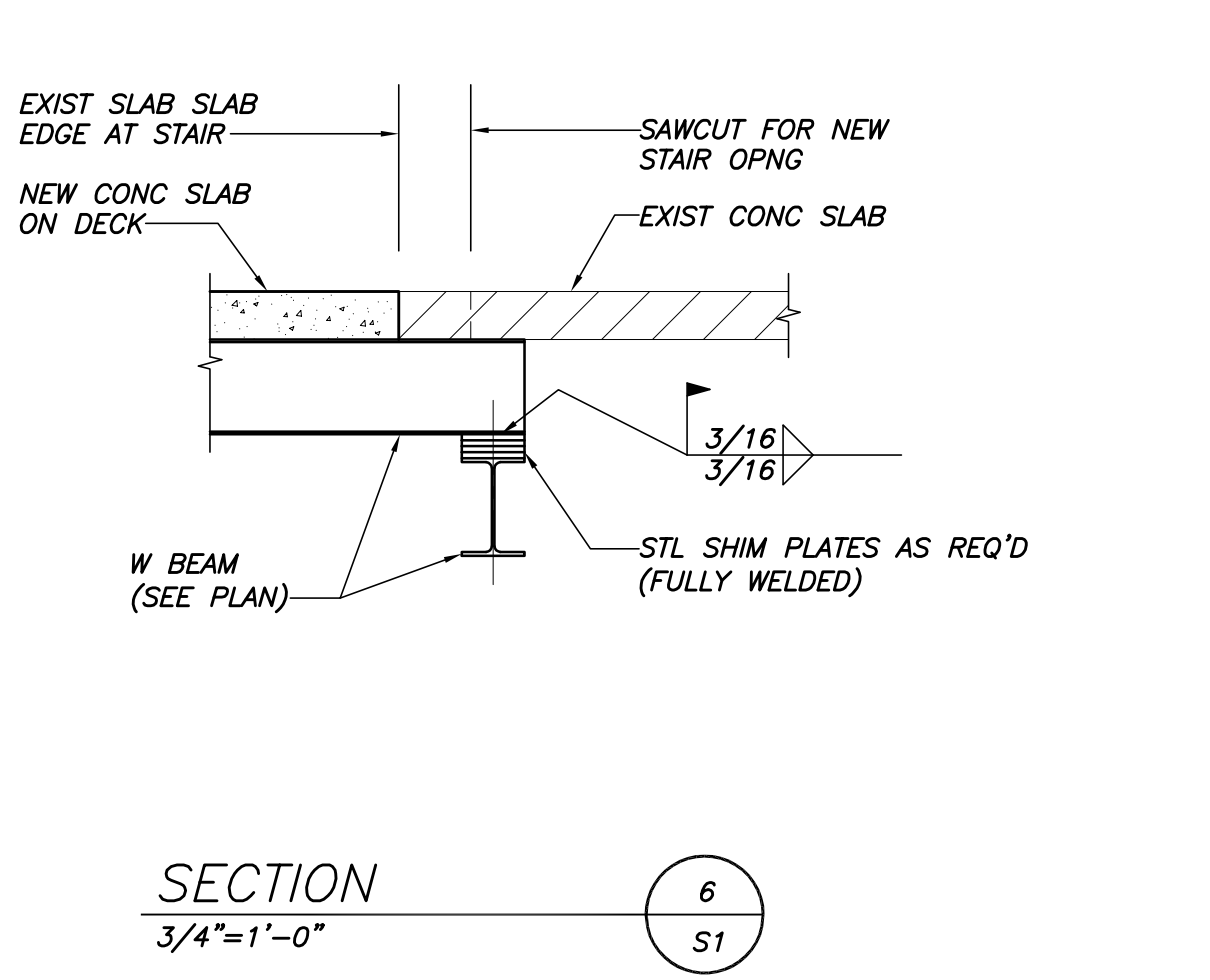

© 2017 RYAN SENATORE ARCHITECTURE

BAXTER ACADEMY
INTERIOR FIT-UP
185 LANCASTER STREET, PORTLAND, MAINE

CONSULTANTS:
BECKER
215 BUCKINGHAM ST., PORTLAND, ME 04101
207-771-1858 • beckerme.com

REVISIONS:
DATE: 27 JANUARY 2017
PROJECT No. 3970
DRAWN BY: MSK
CHECKED BY: NRM
SCALE: AS NOTED

SHEET TITLE:
FRAMING SECTIONS & DETAILS

S3

TYP BEAM/BEAM CONN DETAIL
N.T.S.

TYP COL BASE DETAIL U.N.O.
N.T.S.

BP-A