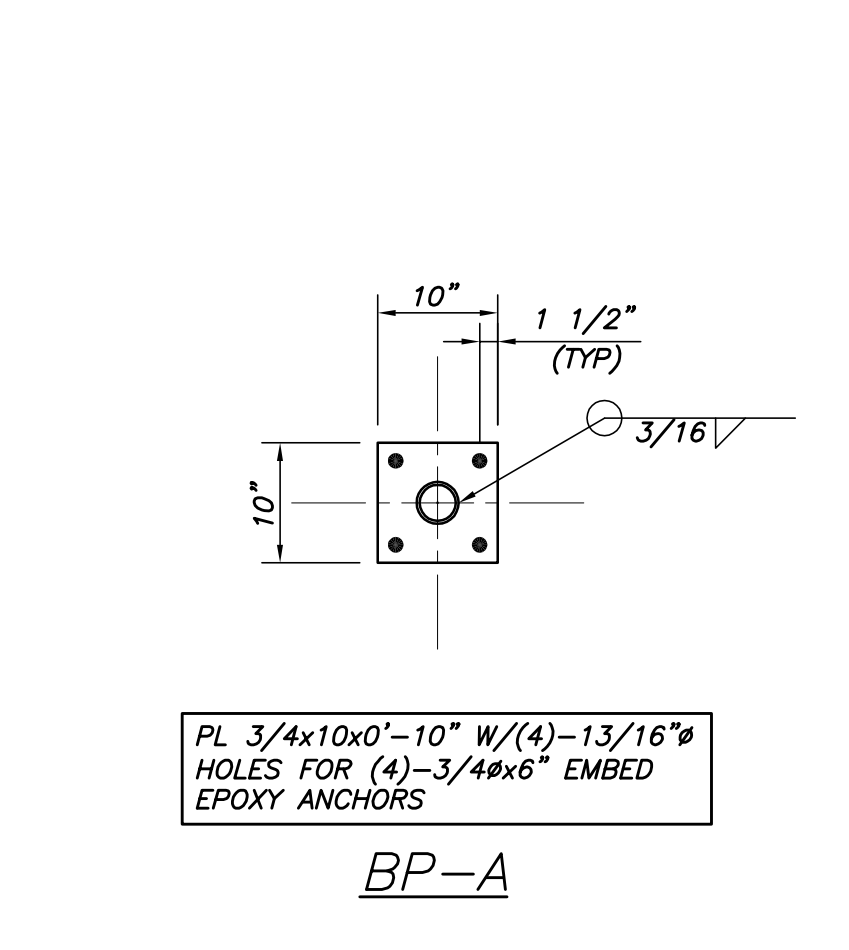

© 2017 RYAN SENATORE ARCHITECTURE

BAXTER ACADEMY
INTERIOR FIT-UP
185 LANCASTER STREET, PORTLAND, MAINE

CONSULTANTS:
BECKER
215 BUCKINGHAM ST., PORTLAND, ME 04101
207-771-1858 • beckerme.com

REVISIONS:
DATE: 27 JANUARY 2017
PROJECT No. 3970
DRAWN BY: MSK
CHECKED BY: NRM
SCALE: AS NOTED

SHEET TITLE:
FRAMING SECTIONS & DETAILS

S3

TYP BEAM/BEAM CONN DETAIL
N.T.S.

TYP COL BASE DETAIL U.N.O.
N.T.S.

BP-A