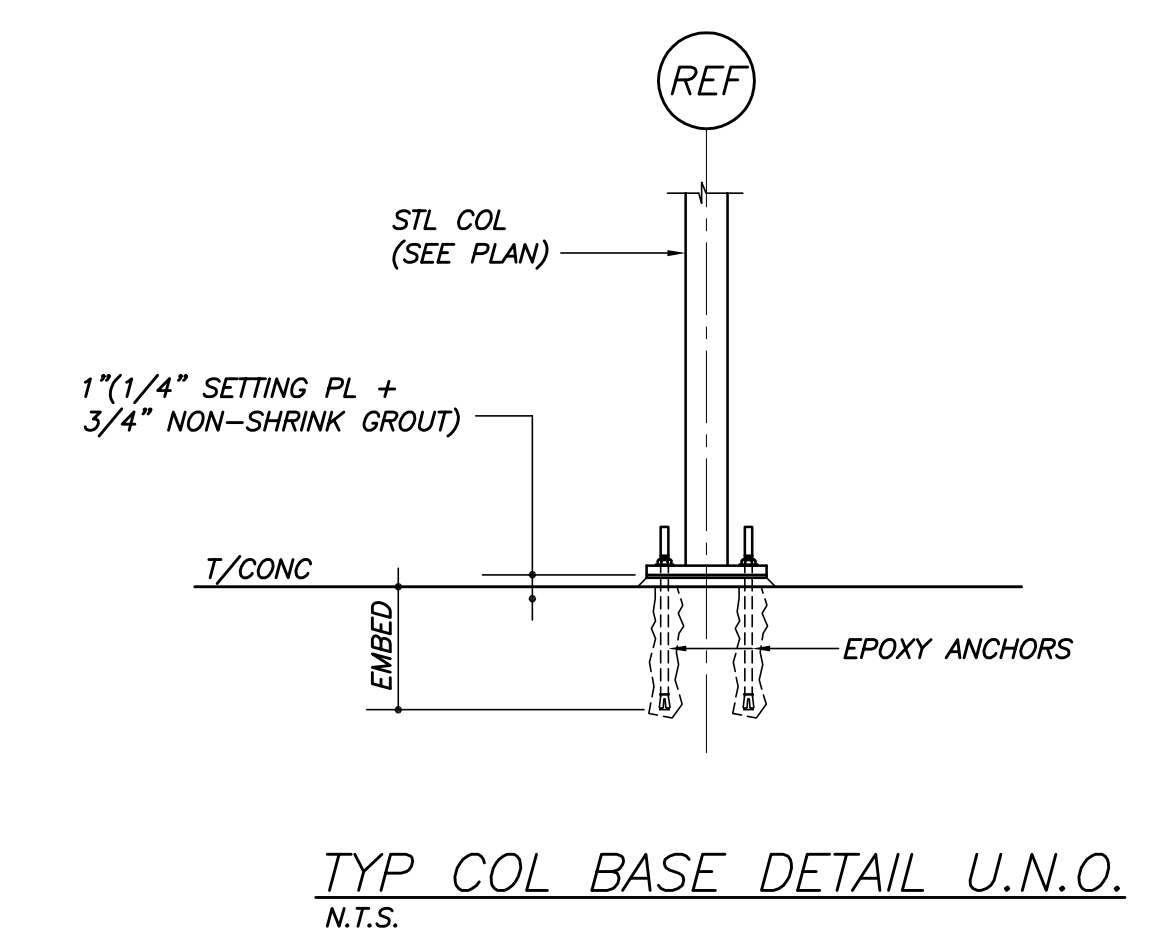

© 2017 RYAN SENATORE ARCHITECTURE

BAXTER ACADEMY
INTERIOR FIT-UP
185 LANCASTER STREET, PORTLAND, MAINE

CONSULTANTS:
BECKER
215 BUCKINGHAM ST., PORTLAND, ME 04101
207-771-1858 • beckerme.com

REVISIONS:
DATE: 27 JANUARY 2017
PROJECT No. 3970
DRAWN BY: MSK
CHECKED BY: NRM
SCALE: AS NOTED

SHEET TITLE:
FRAMING SECTIONS & DETAILS

S3

TYP BEAM/BEAM CONN DETAIL
N.T.S.

TYP COL BASE DETAIL U.N.O.
N.T.S.

BP-A