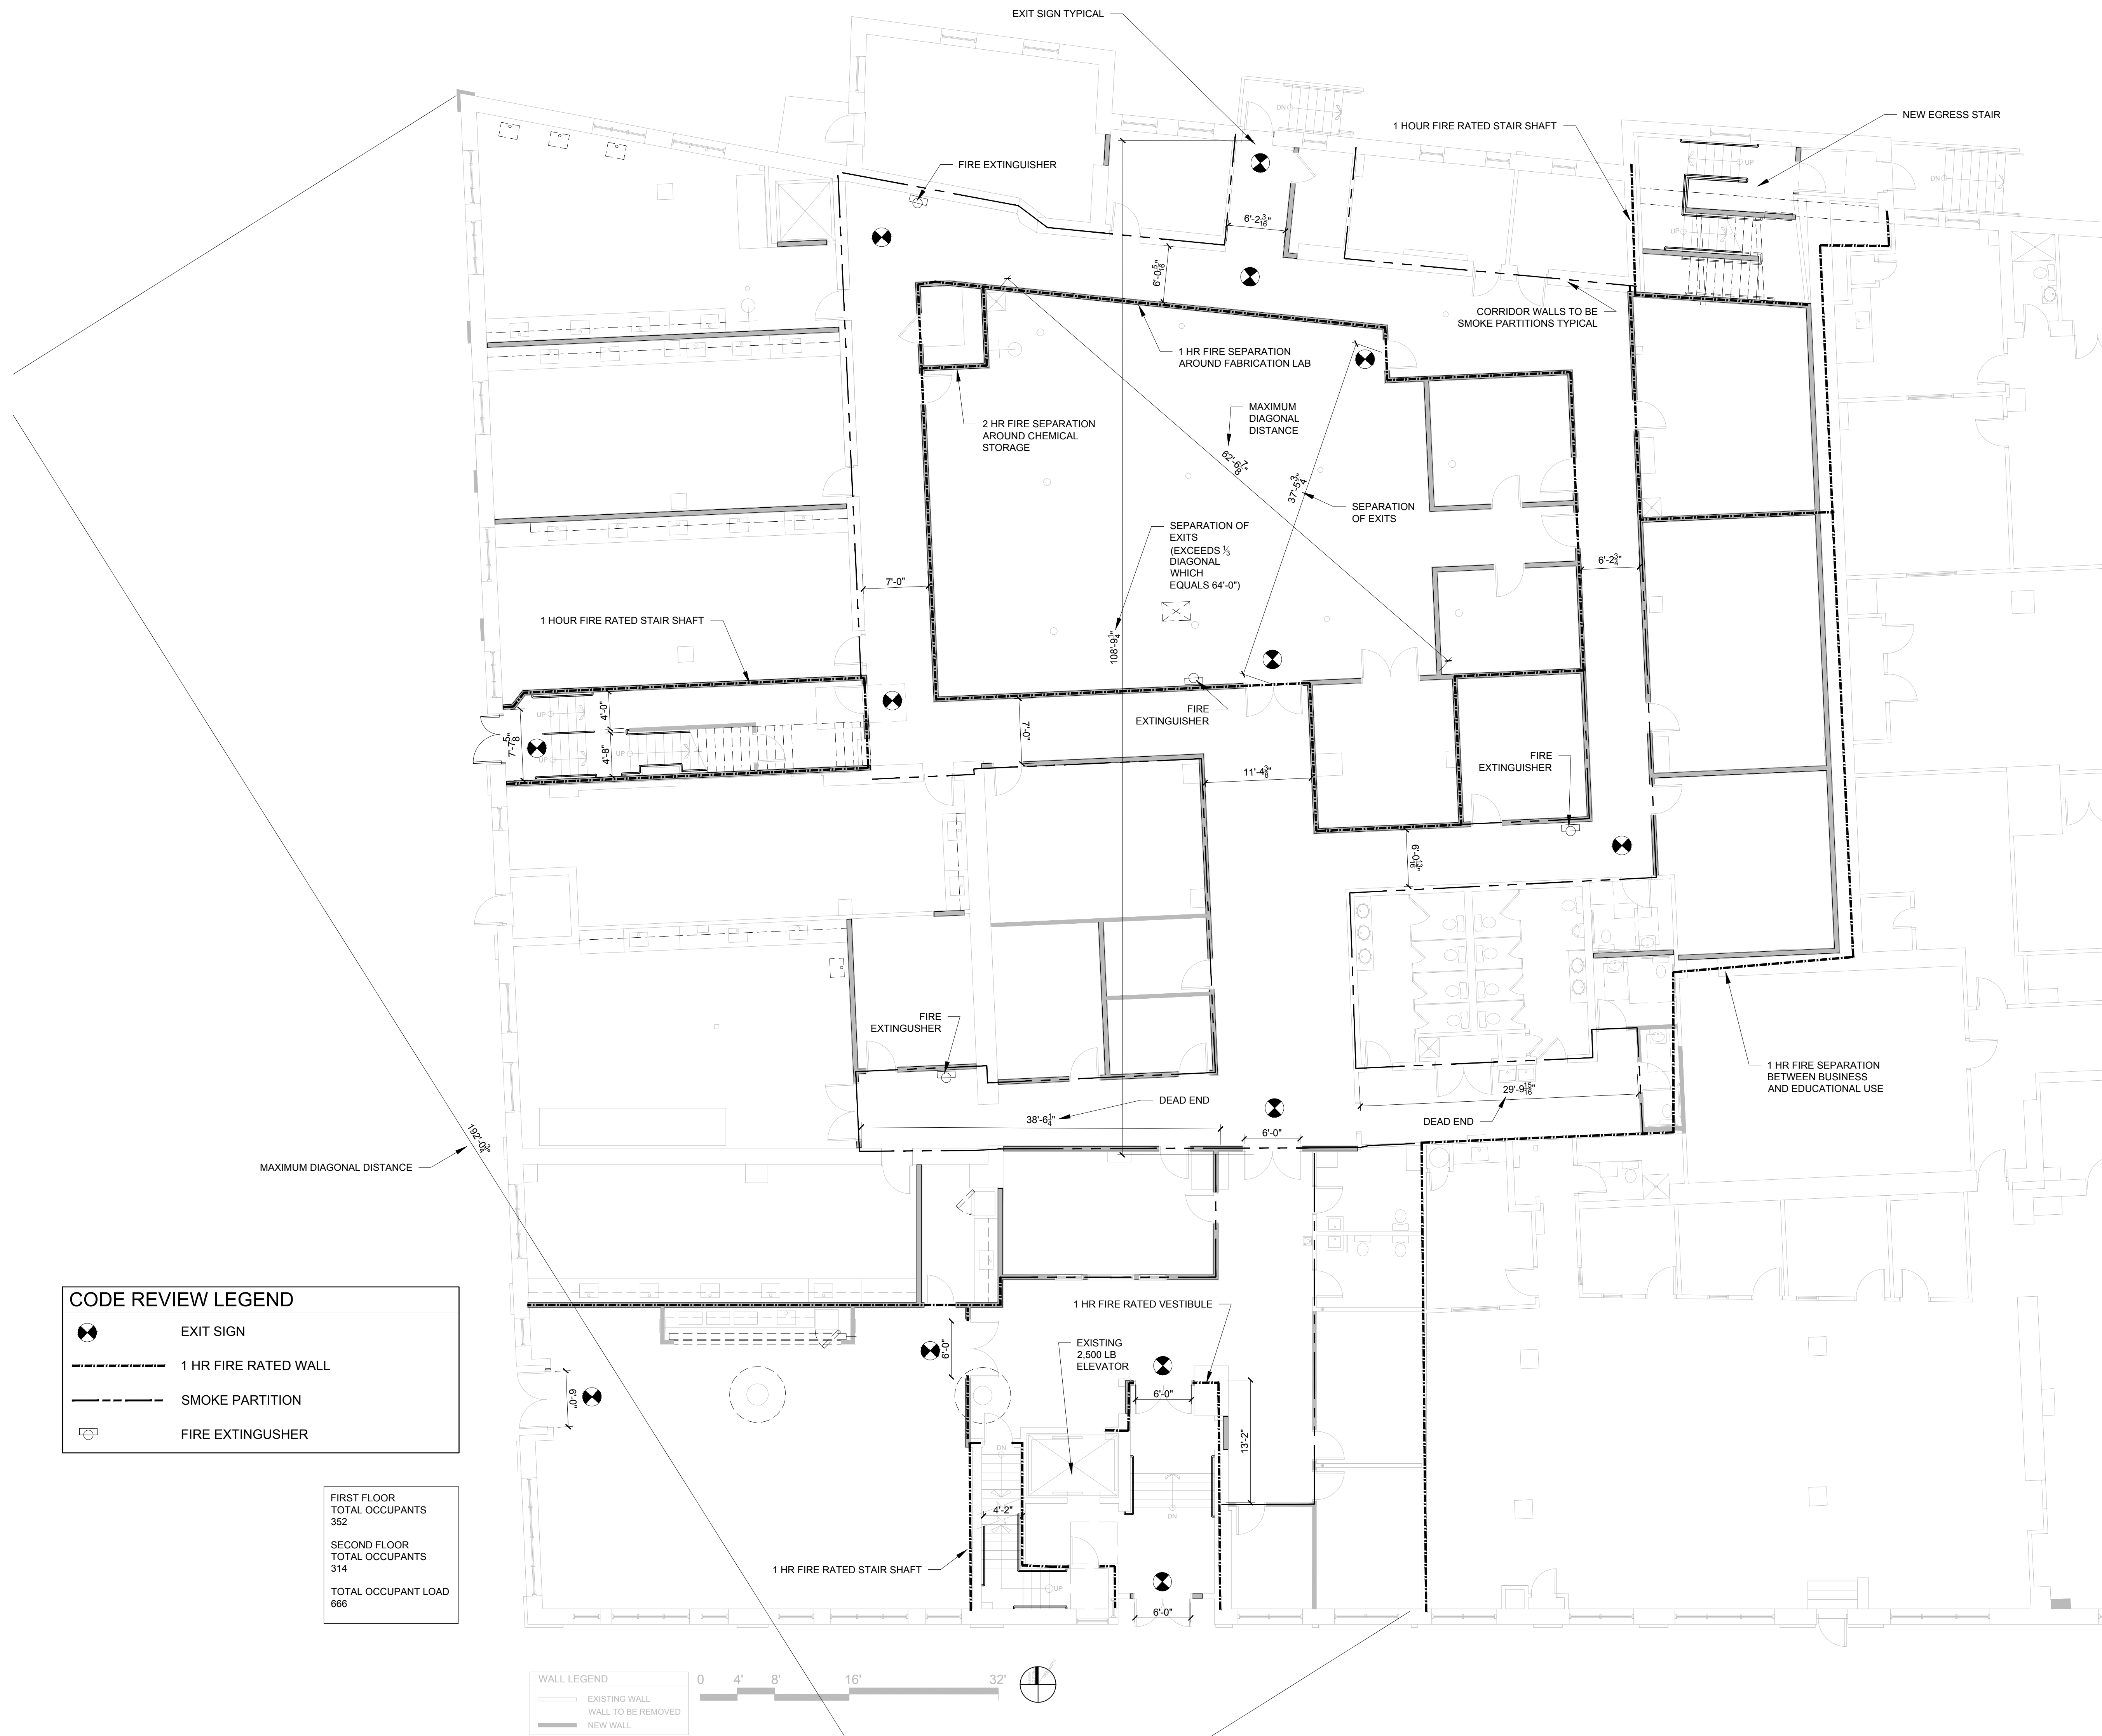

© 2017 RYAN SENATORE ARCHITECTURE

BAXTER ACADEMY
INTERIOR FIT-UP
185 LANCASTER STREET, PORTLAND, MAINE

CONSULTANTS:

REVISIONS:

DATE: 31 JANUARY 2017

PROJECT No. 1648

DRAWN BY: RRT, RJS

CHECKED BY: RJS

SCALE: AS NOTED

SHEET TITLE:
**FIRST FLOOR
CODE REVIEW
PLAN**

G1-1

CODE REVIEW LEGEND	
	EXIT SIGN
	1 HR FIRE RATED WALL
	SMOKE PARTITION
	FIRE EXTINGUISHER

FIRST FLOOR TOTAL OCCUPANTS 352
SECOND FLOOR TOTAL OCCUPANTS 314
TOTAL OCCUPANT LOAD 666

WALL LEGEND	
	EXISTING WALL
	WALL TO BE REMOVED
	NEW WALL