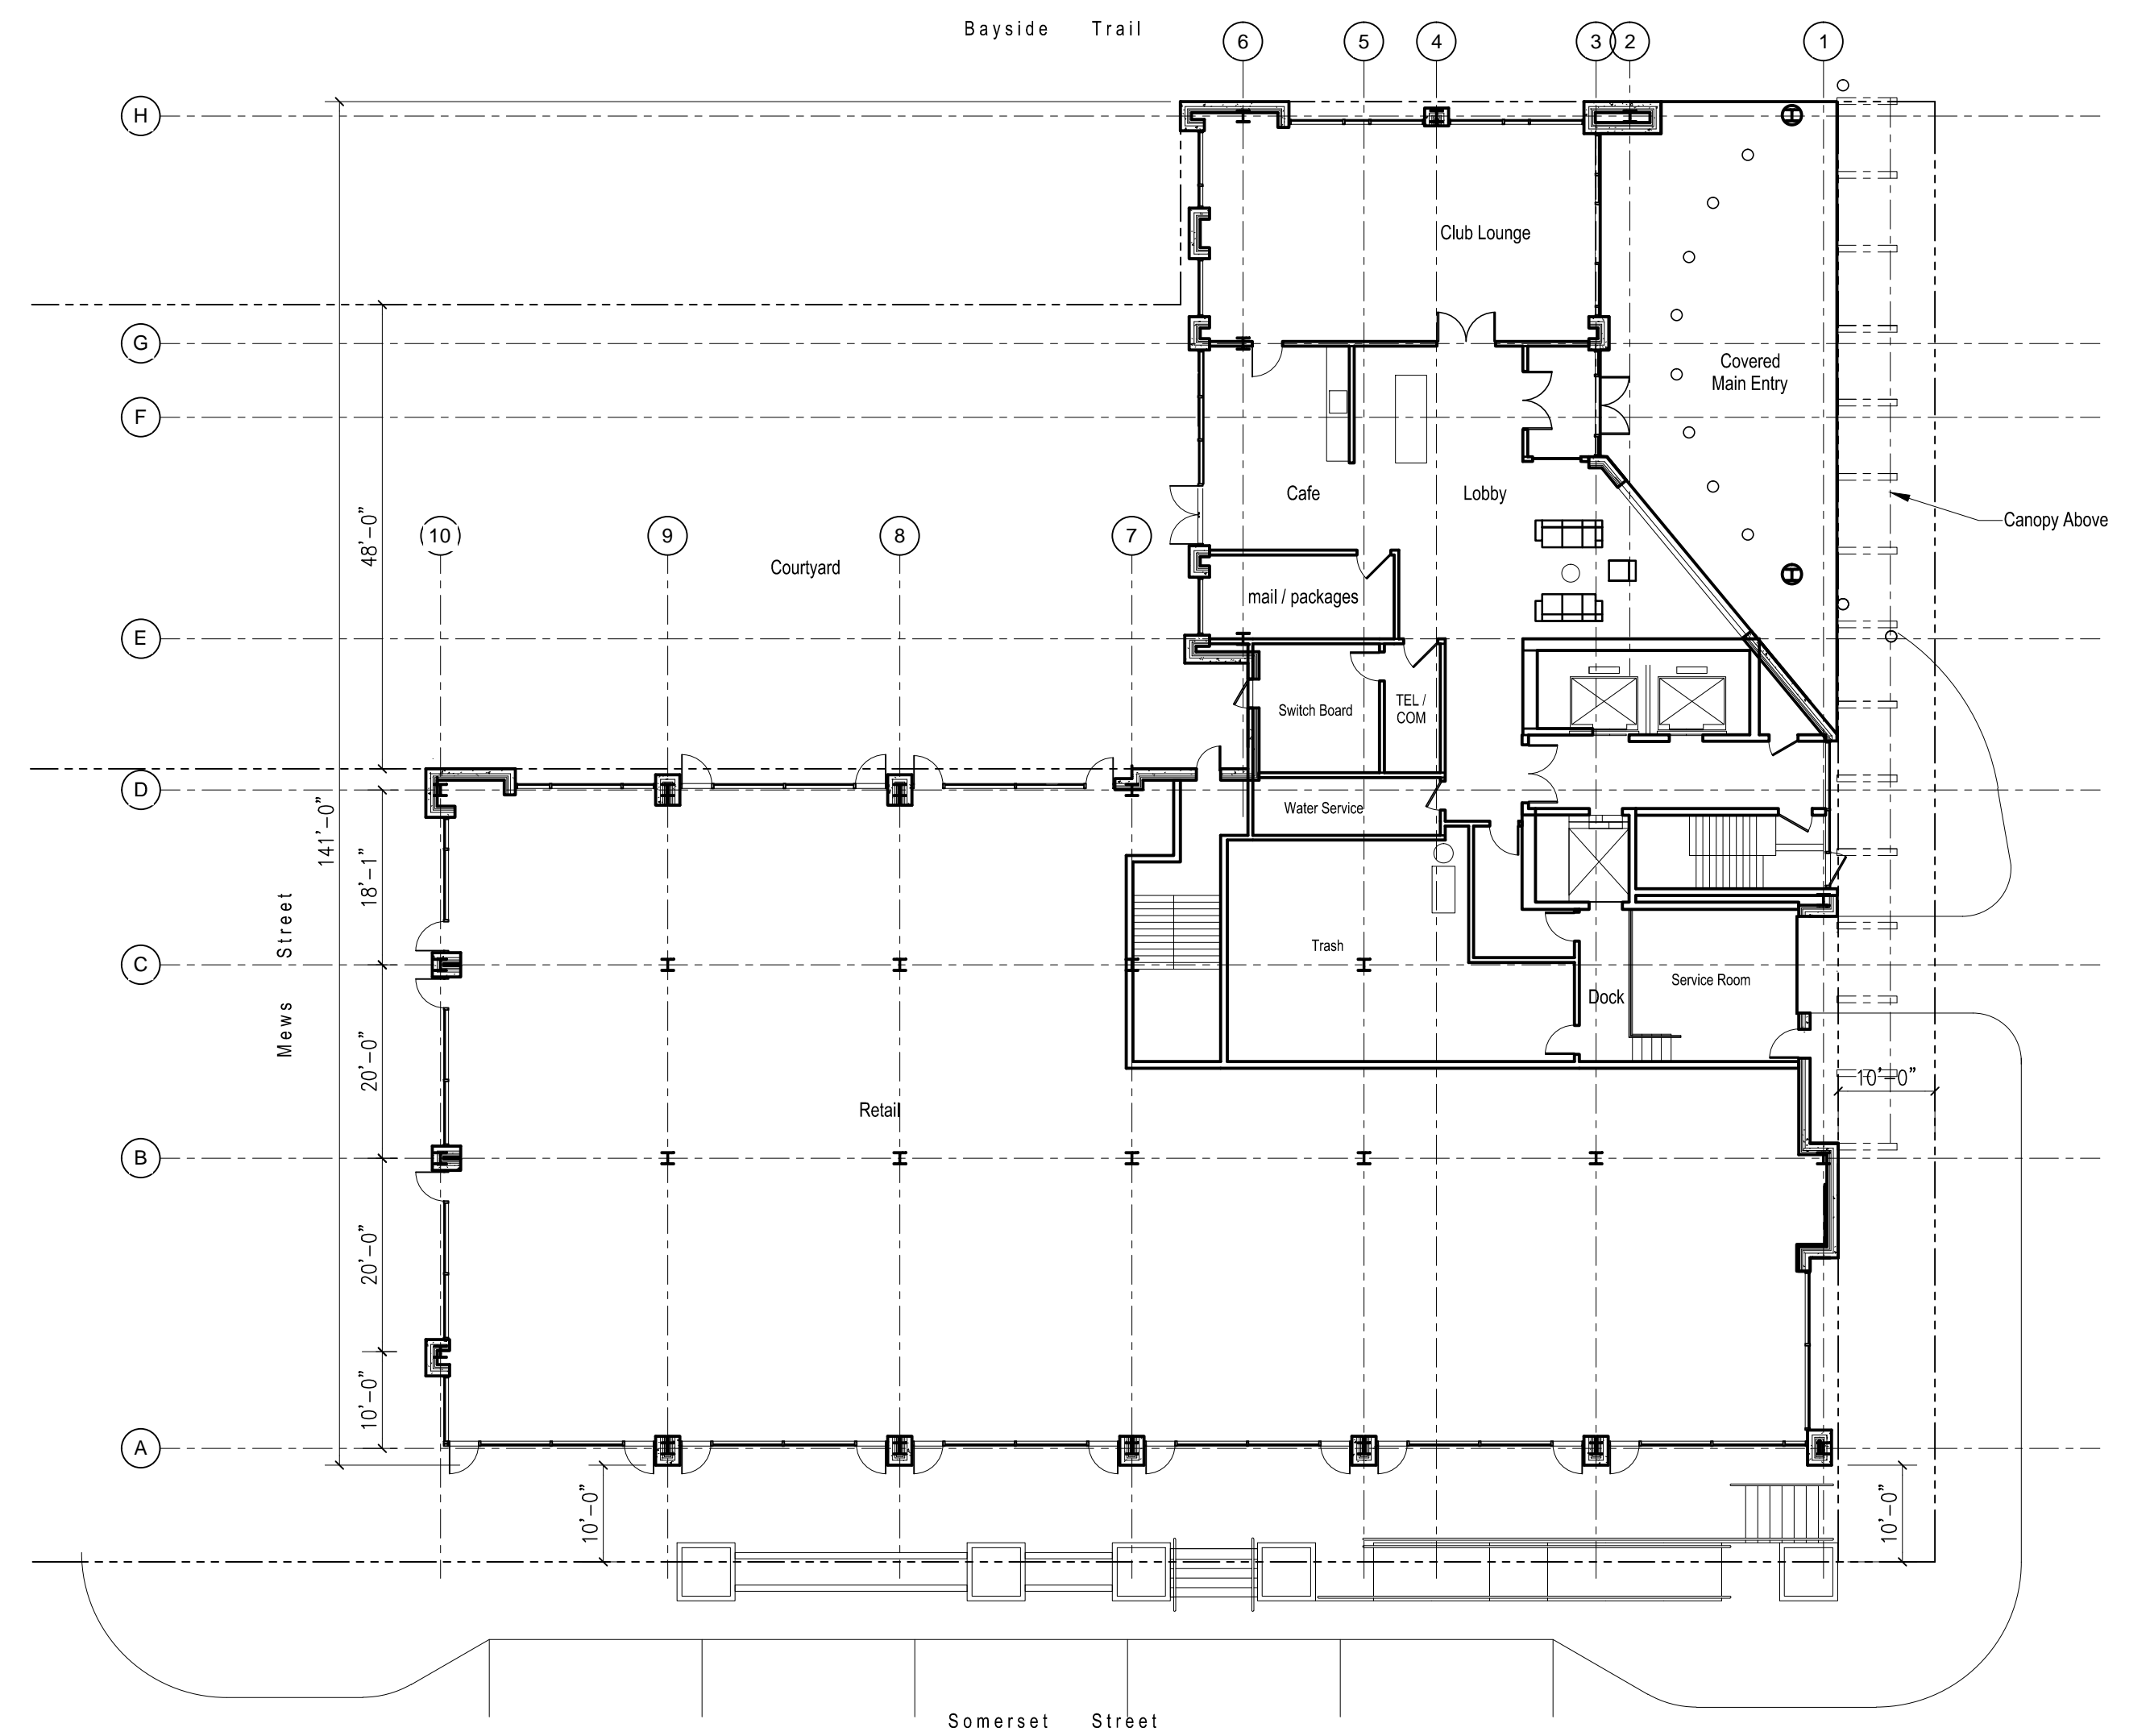

2 ROOF FLOOR PLAN
SCALE: 1/16" = 1'-0"

1 GROUND FLOOR PLAN
SCALE: 1/16" = 1'-0"

REVISIONS #	DATE	DESCRIPTION

midtown One - Apartment Building
Portland, ME

cbt 617 262 4354 cbtarchitects.com
110 canal street boston, ma 02114

CWS ARCHITECTS
ARCHITECTURE | INTERIOR DESIGN

SCALE: 1/16" = 1'-0" PROJECT # 136070.00 DATE ISSUED 11.14.2014

1-A101