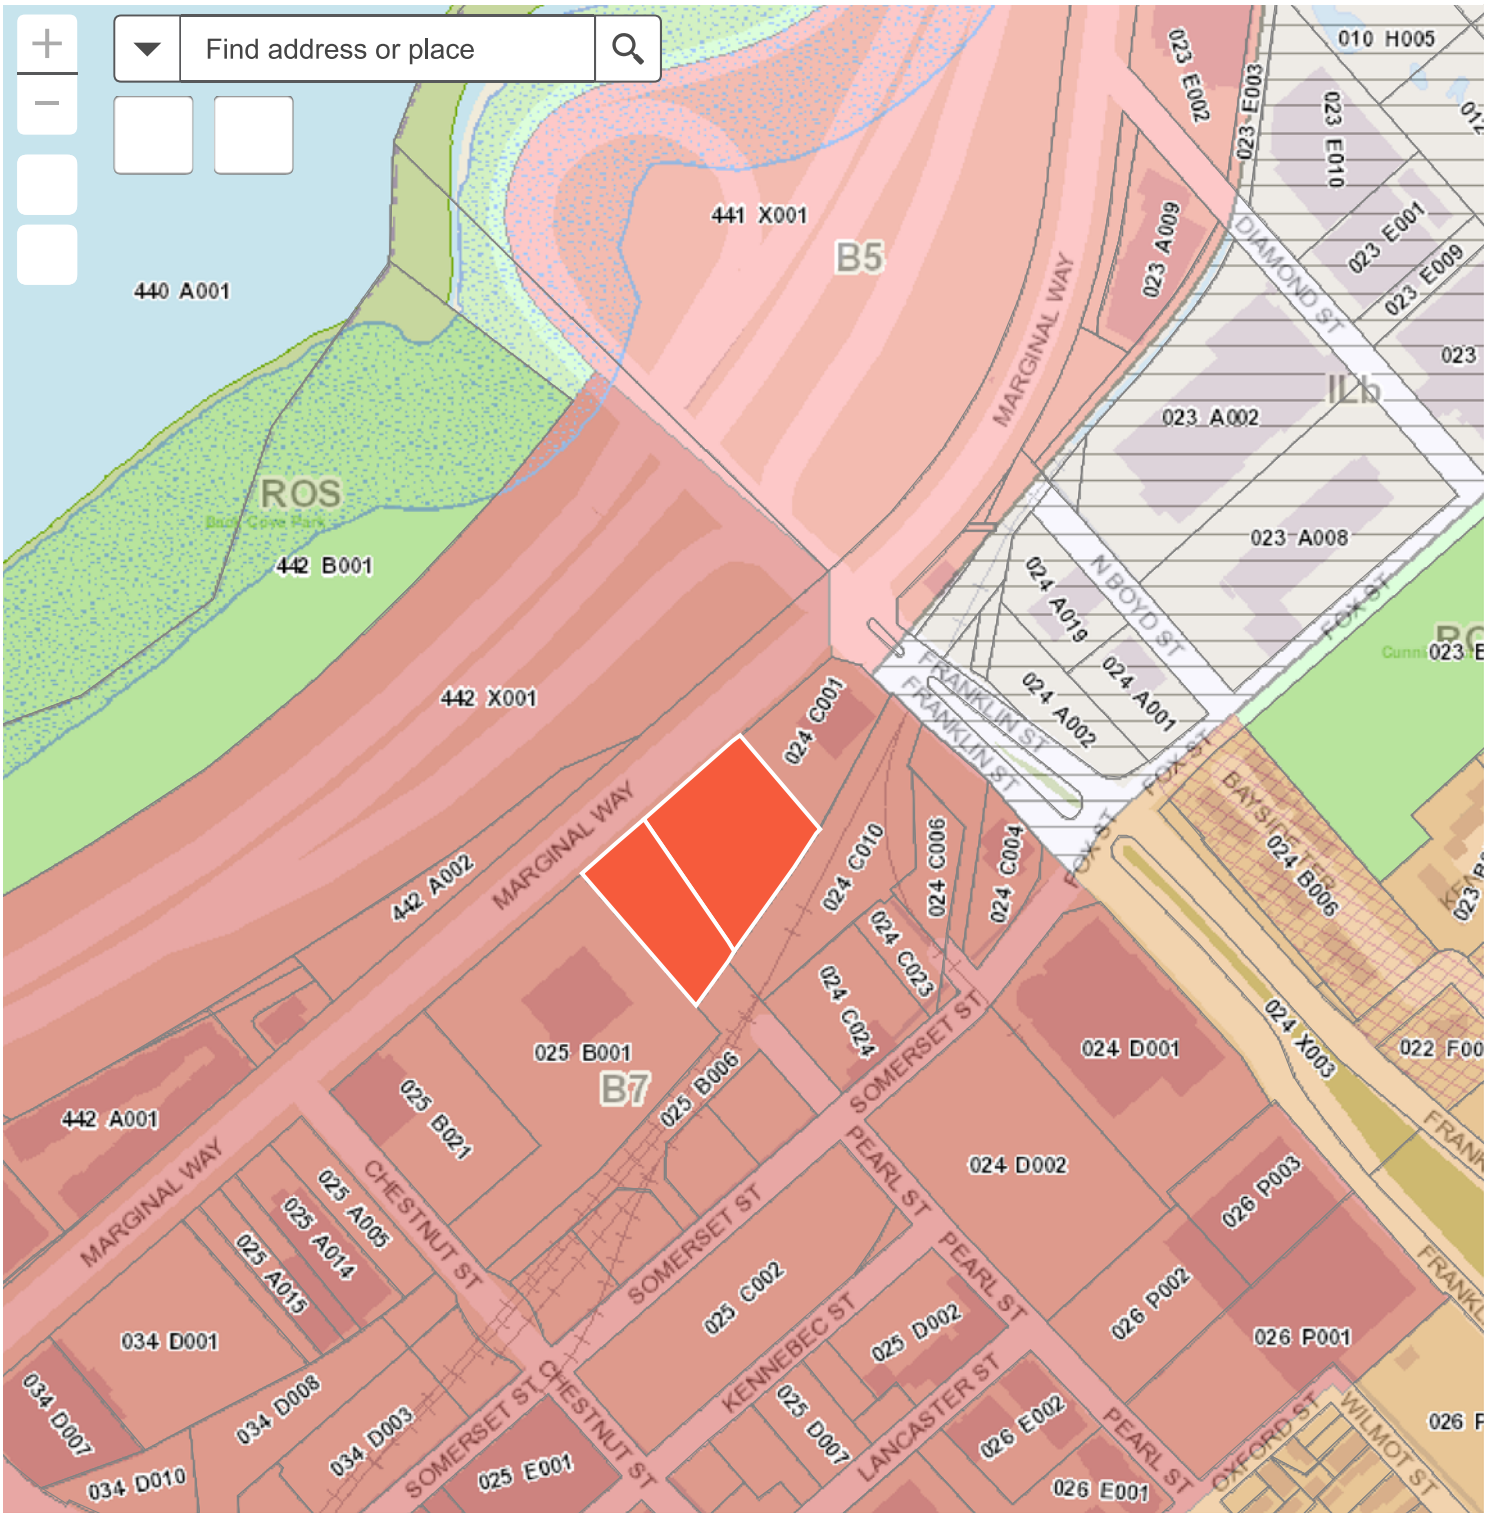

191 Marginal Way - Interpretation Appeal

300ft

2,930,939.602 303,610.210 Feet