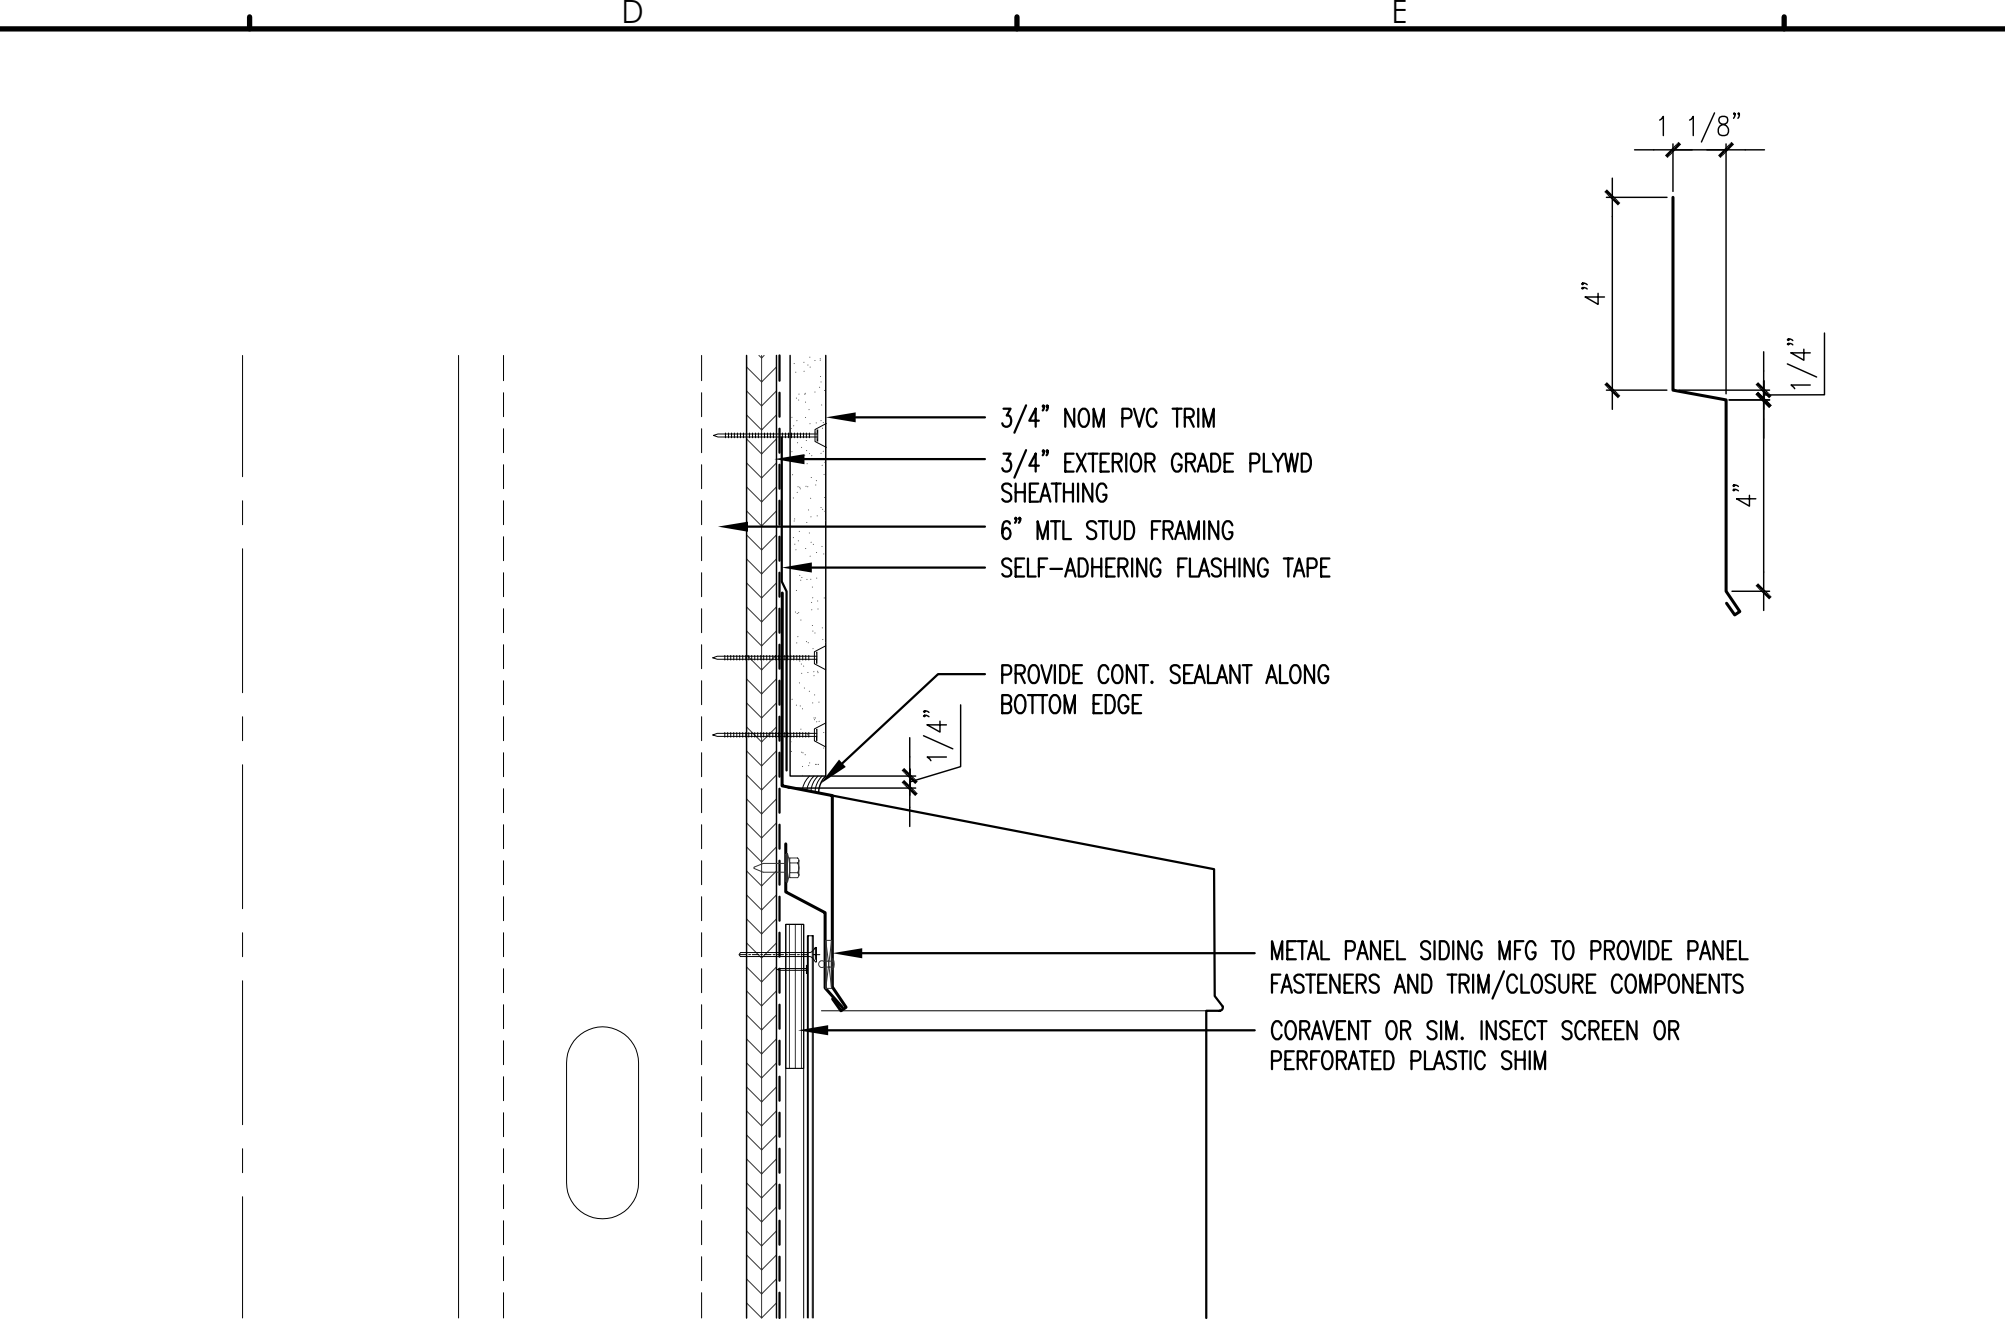

C2 FLASHING DETAIL - SECTION VIEW
REFERENCED FROM: C5/A6.13 SCALE: 3' = 1'-0"