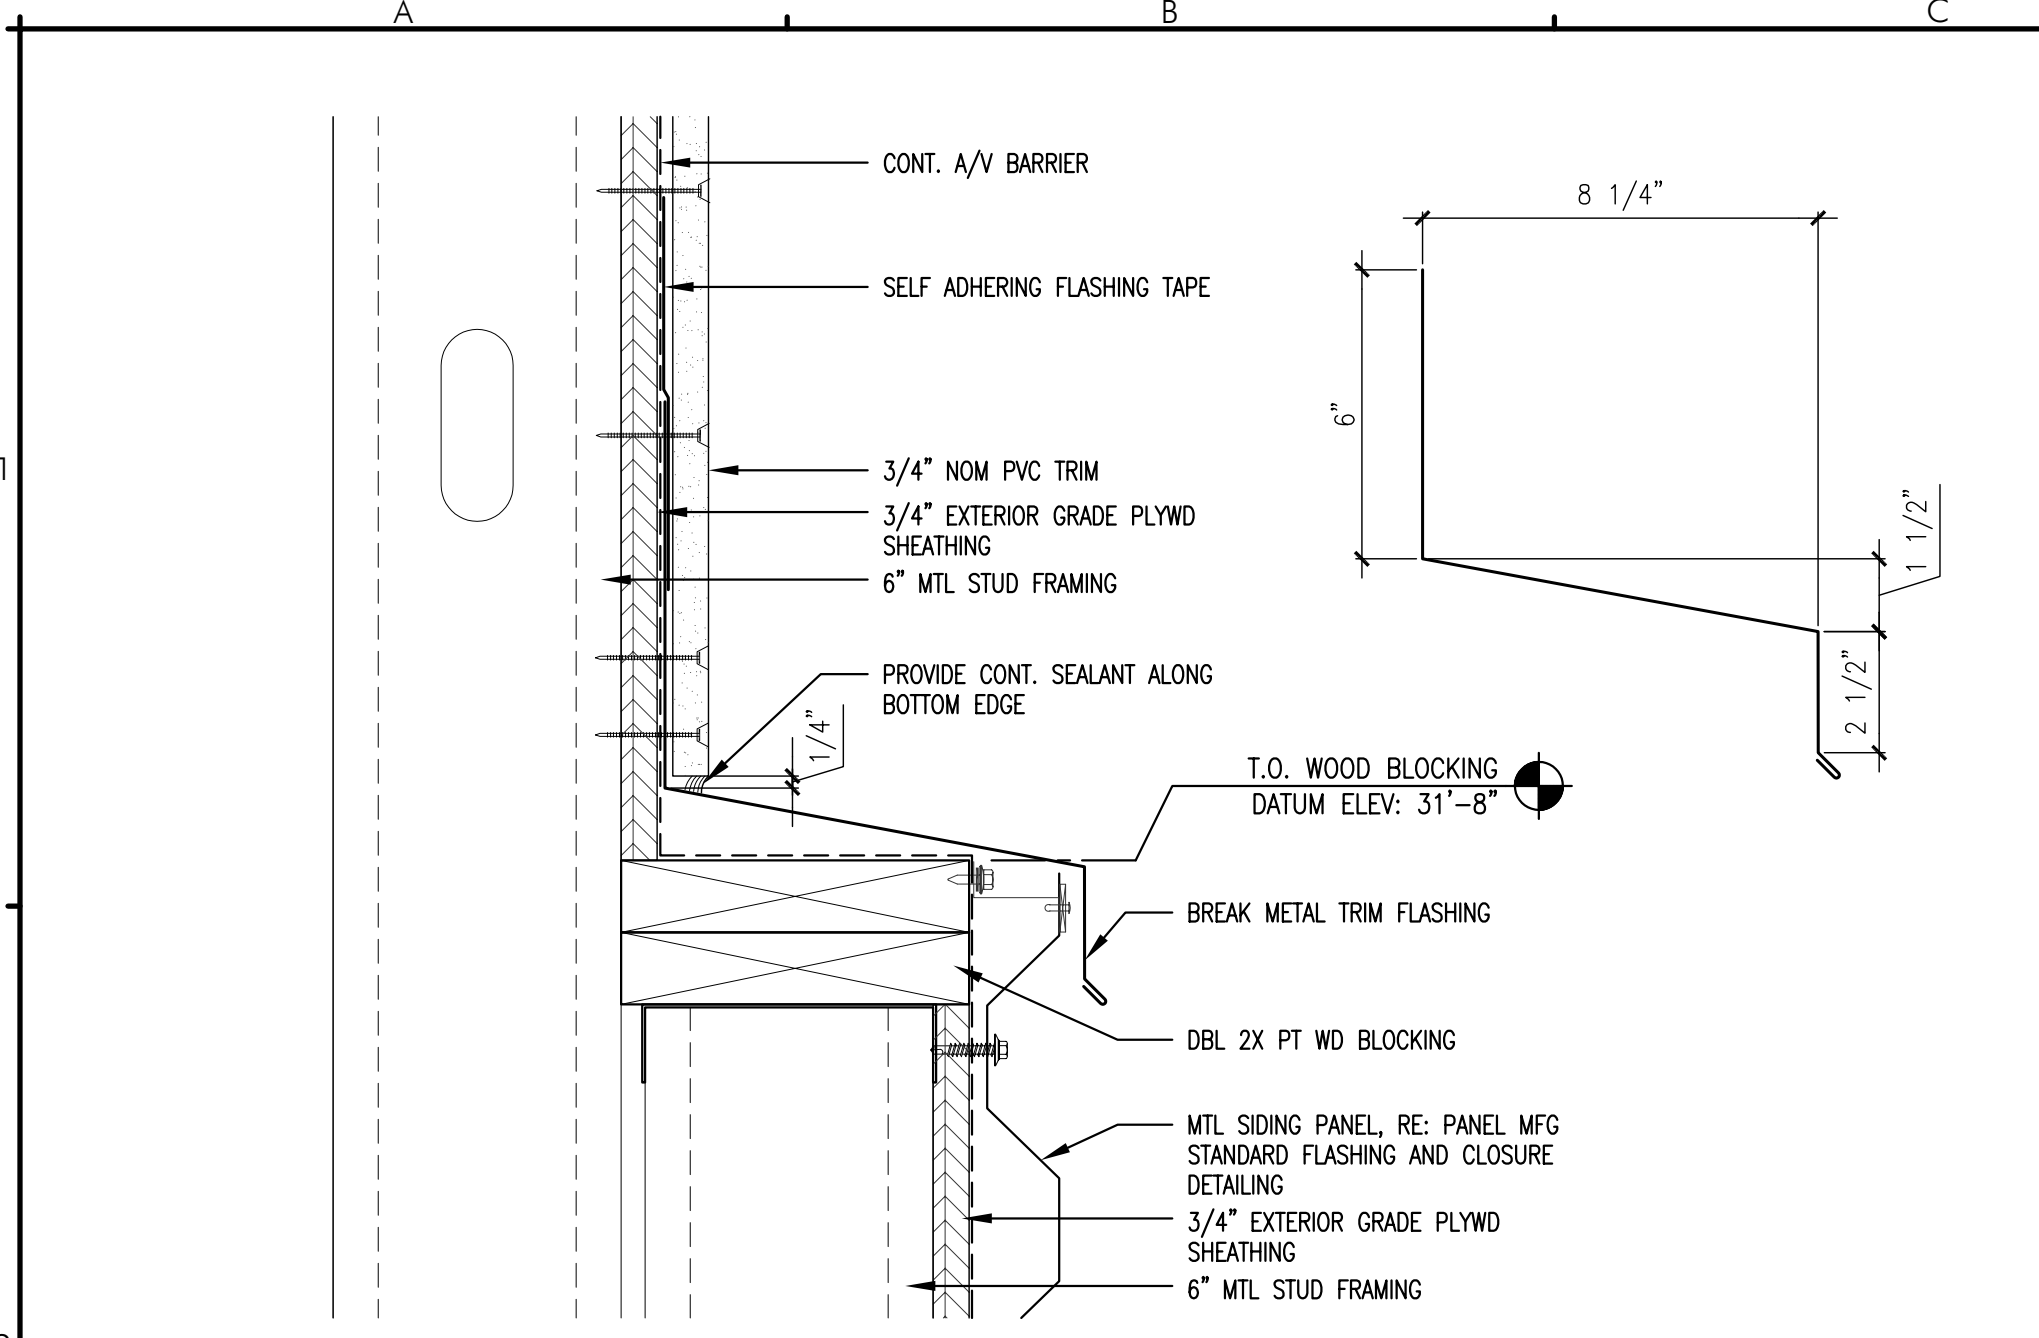

CWS ARCHITECTS
ARCHITECTURE | INTERIOR DESIGN
264 U.S. ROUTE ONE
BOX 6, SUITE 100-2A
SCARBOROUGH, MAINE 04074
P: 207.774.4441
WWW.CWSARCH.COM

DESIGNER

OWNER

EARL W. NOYES & SONS
C/O PAUL URENECK

PROJECT

191 MARGINAL WAY
RETAIL CENTER

191 MARGINAL WAY
PORTLAND, MAINE 04101

DRAWING

EXTERIOR DETAILS

CWS PROJECT NUMBER: 15.063

REVISIONS

DRAWING NUMBER

A7.13

SCALE: AS NOTED
DATE: 02/10/2017

A2 FLASHING DETAIL - SECTION VIEW
REFERENCED FROM: F5/A6.13 SCALE: 3' = 1'-0"