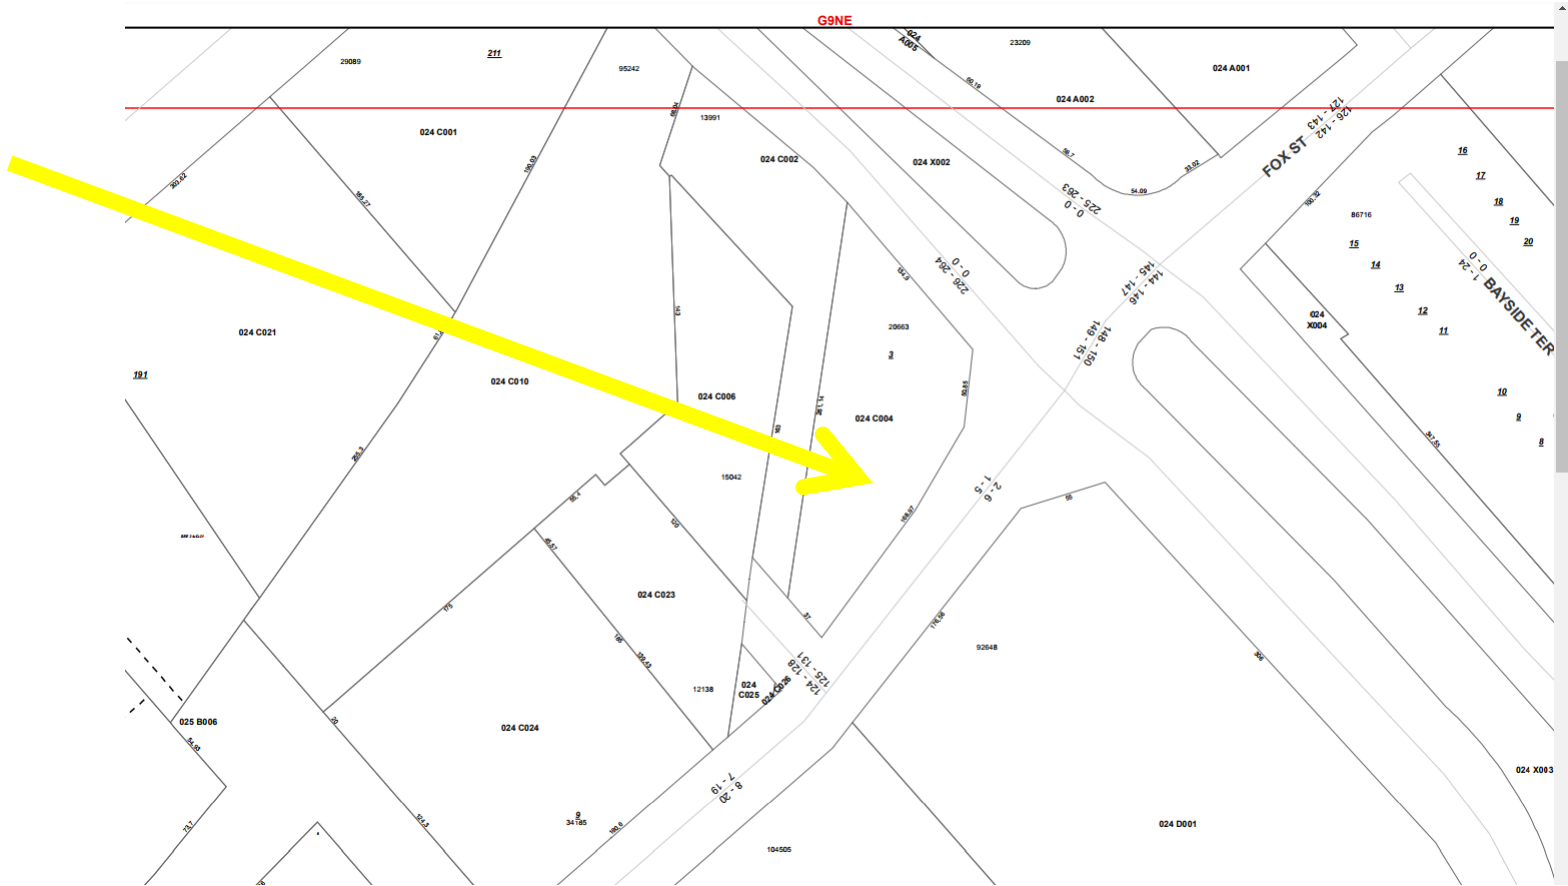

# Verizon Wireless Tax Map

Client & Location

3 Somerset St  
Portland ME

Customer Approval Signature

Revisions

Drawing ID

9.12.17

Page #

Drawn By

Sales Rep

WO #