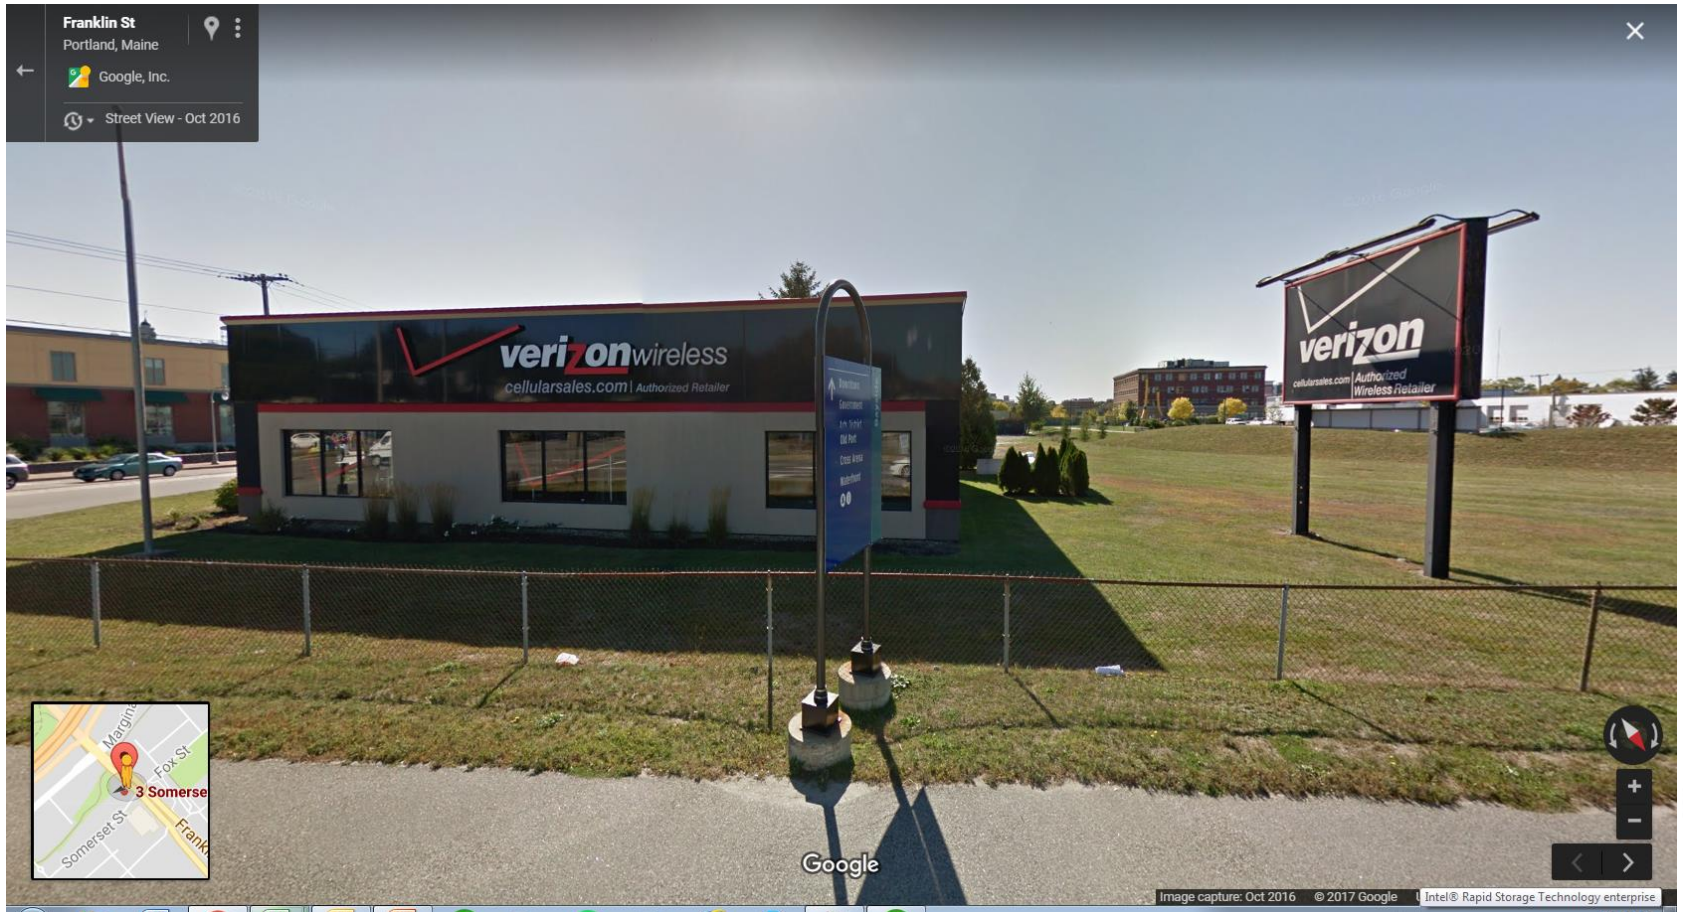

Verizon Wireless Franklin St Elevation - Current

Client & Location

3 Somerset St
Portland ME

Customer Approval Signature

Revisions

Drawing ID

Date
9.12.17

Page #