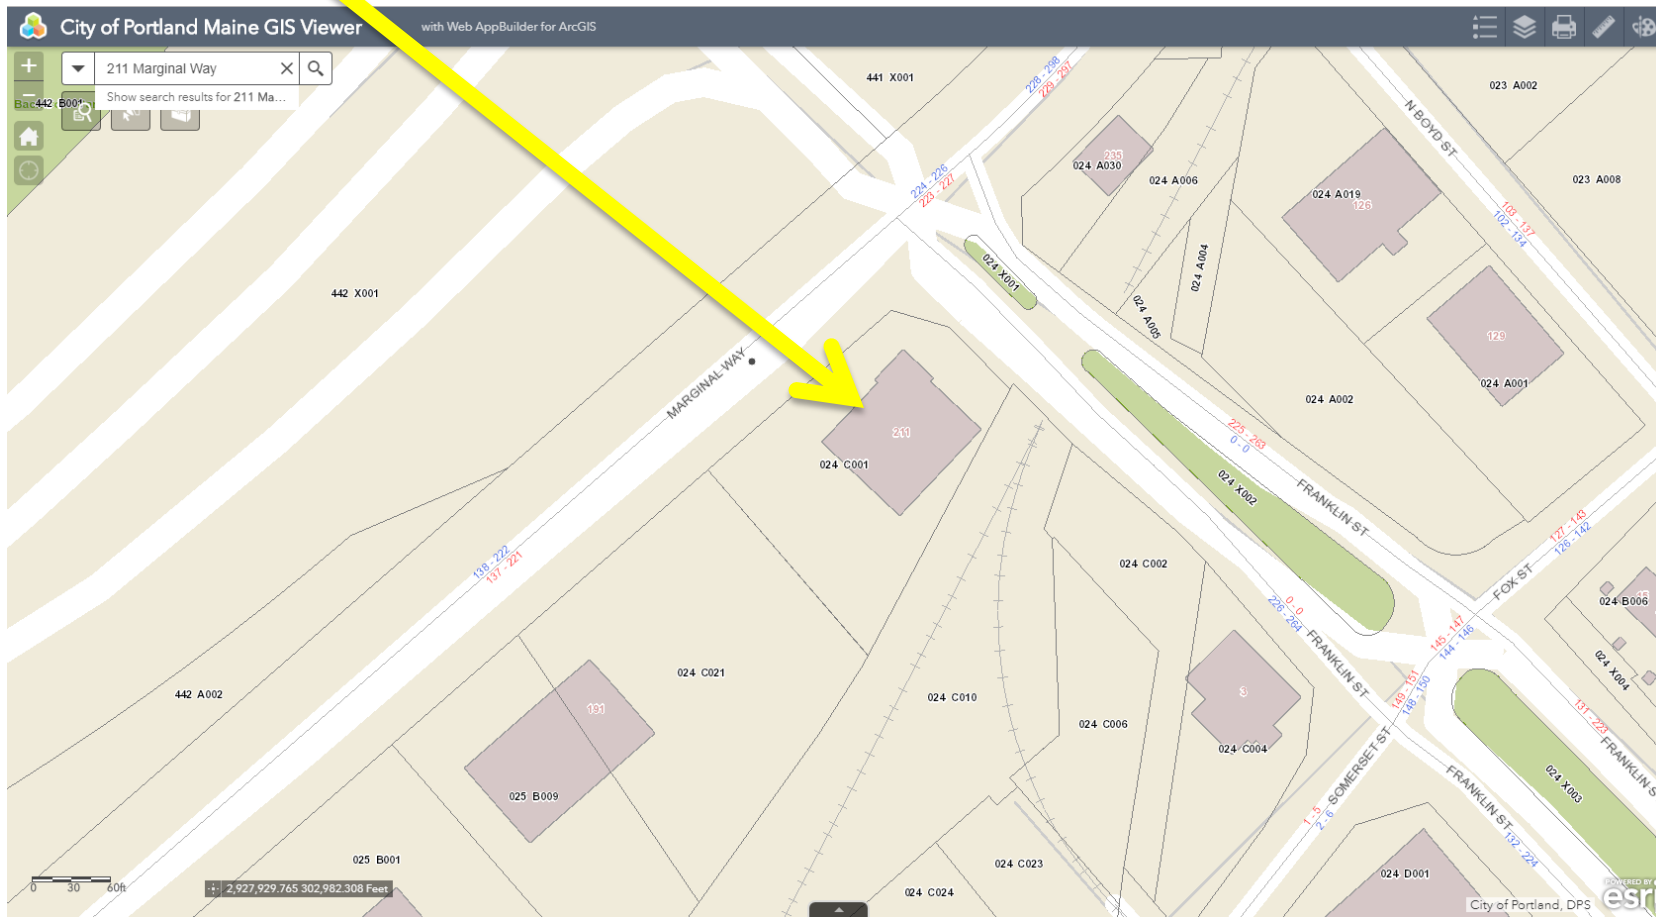

AT&T - GIS View

211 Marginal Way

024 C001

Client & Location

AT&T
211 Marginal Way
Portland ME

Customer Approval Signature

Revision

Drawing ID