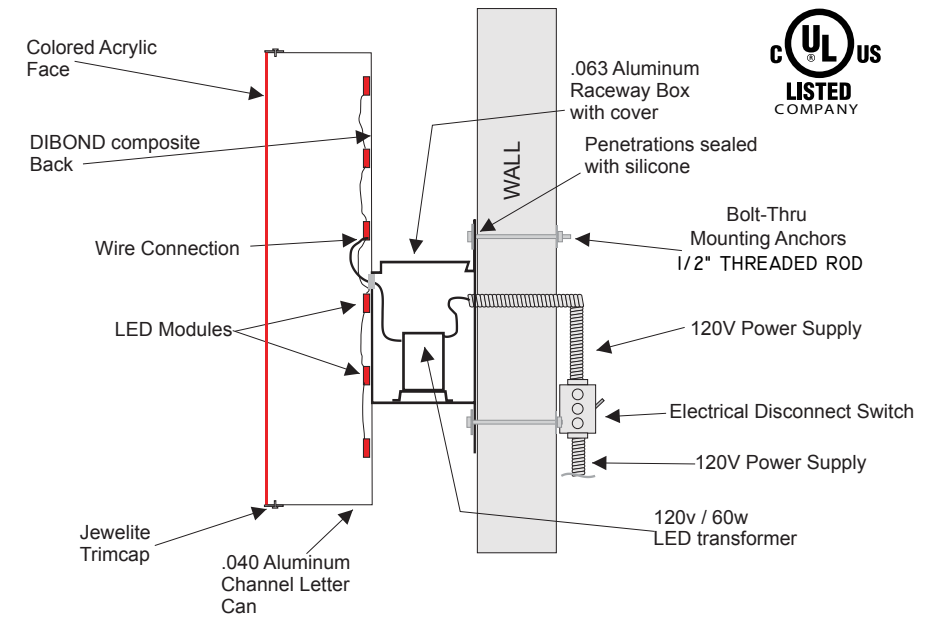

LED ILLUM CHANNEL LETTERS OVERALL 25" x 36' = (72SF) ON RACEWAY - COLOR SW0016 BILLIARD GREEN

SECTION / MOUNTING DETAIL
CHANNEL LETTERS

PROPOSED WALL SIGN - QTY (3)
ILLUM WALL SIGN FORMED LEXAN SIGN FACES
3'H x 10'L (30SF)

ALUM. S/F RIGID FACE FRAME