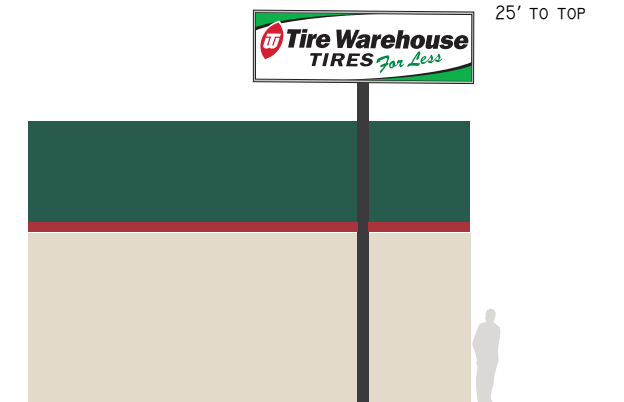

FRONT ELEVATION

PROPOSED
LED ILLUM CHANNEL LETTERS OVERALL 25" X 36' = (72SF) ON RACEWAY - COLOR SW0016 BILLIARD GREEN

PROPOSED
56"H X 14'L (65SF)
ILLUM FORMED LEXAN FACE

PROPOSED
ILLUM WALL SIGN-LEXAN FORMED FACE
3'H X 10'L (30SF)

LEFT ELEVATION

PROPOSED
ILLUM WALL SIGN-LEXAN FORMED FACE
3'H X 10'L (30SF)

RIGHT ELEVATION

PROPOSED
ILLUM WALL SIGN-LEXAN FORMED FACE
3'H X 10'L (30SF)

REAR ELEVATION