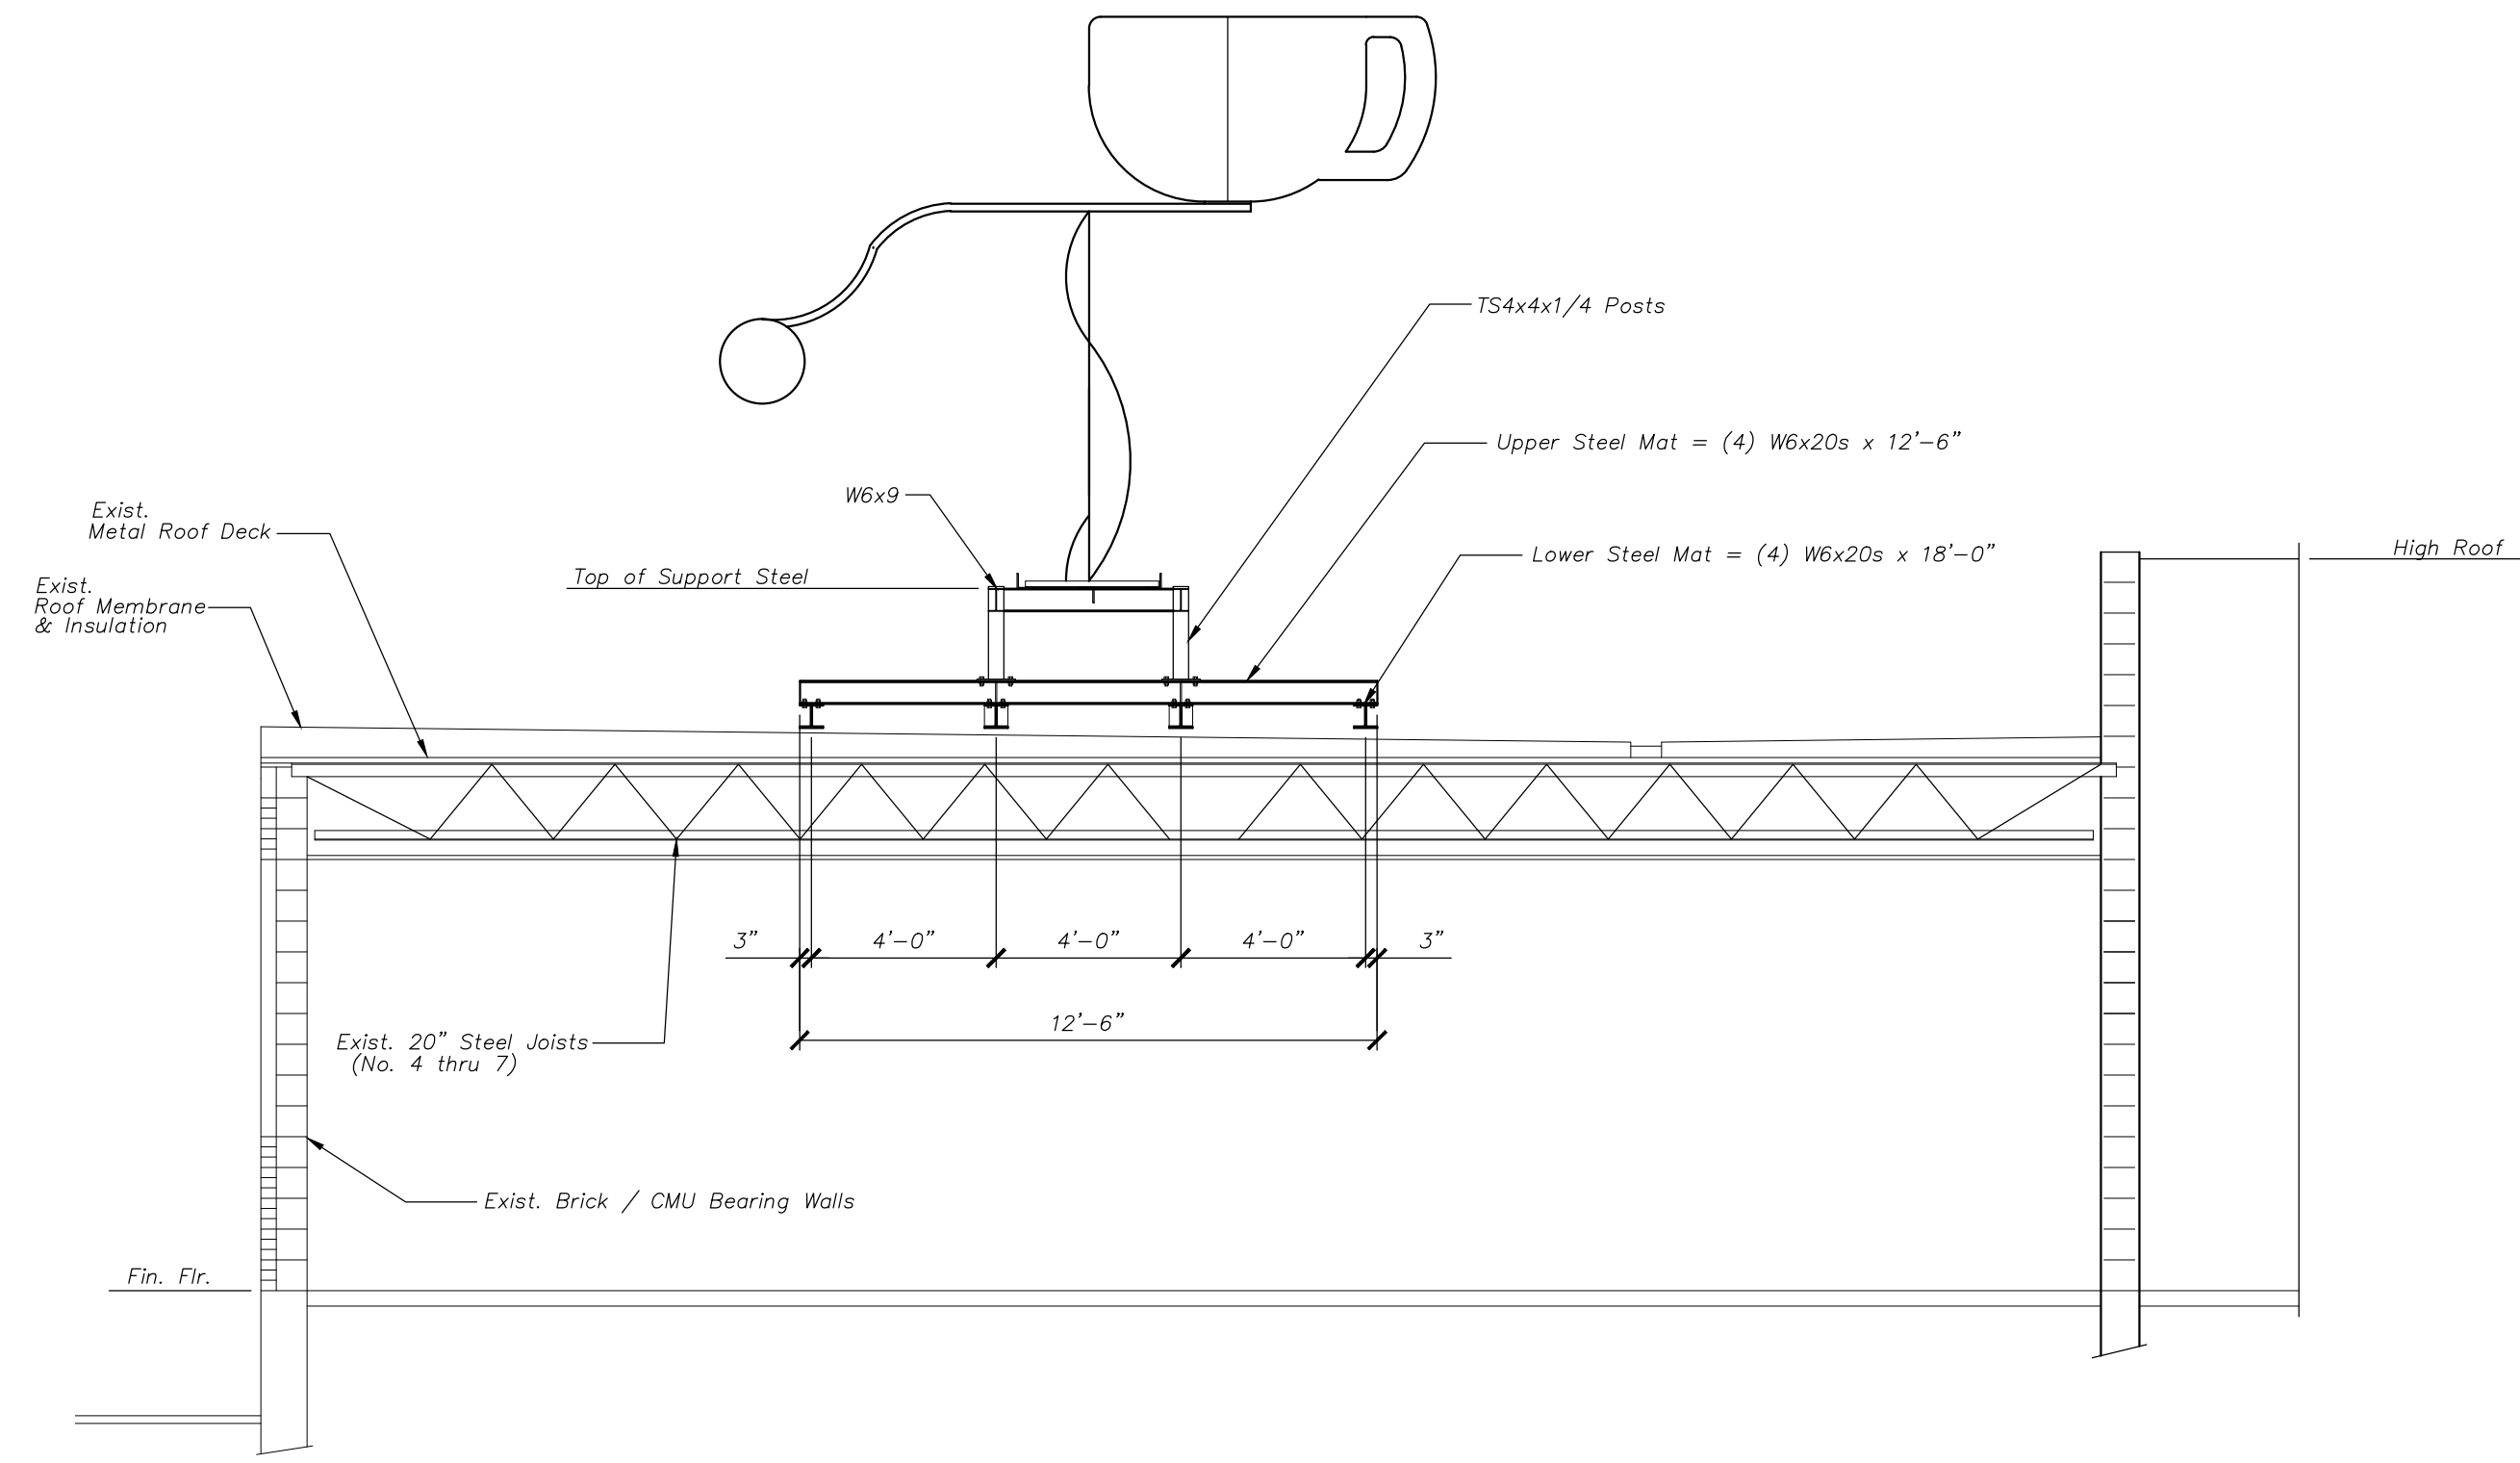

SECTION 1
Scale: 1/4" = 1'-0"

SECTION 2
Scale: 1/4" = 1'-0"

FRAMING PLAN - ART SUPPORT PEDESTAL
Scale: 1" = 1'-0"

DETAIL A
Scale: 1" = 1'-0"