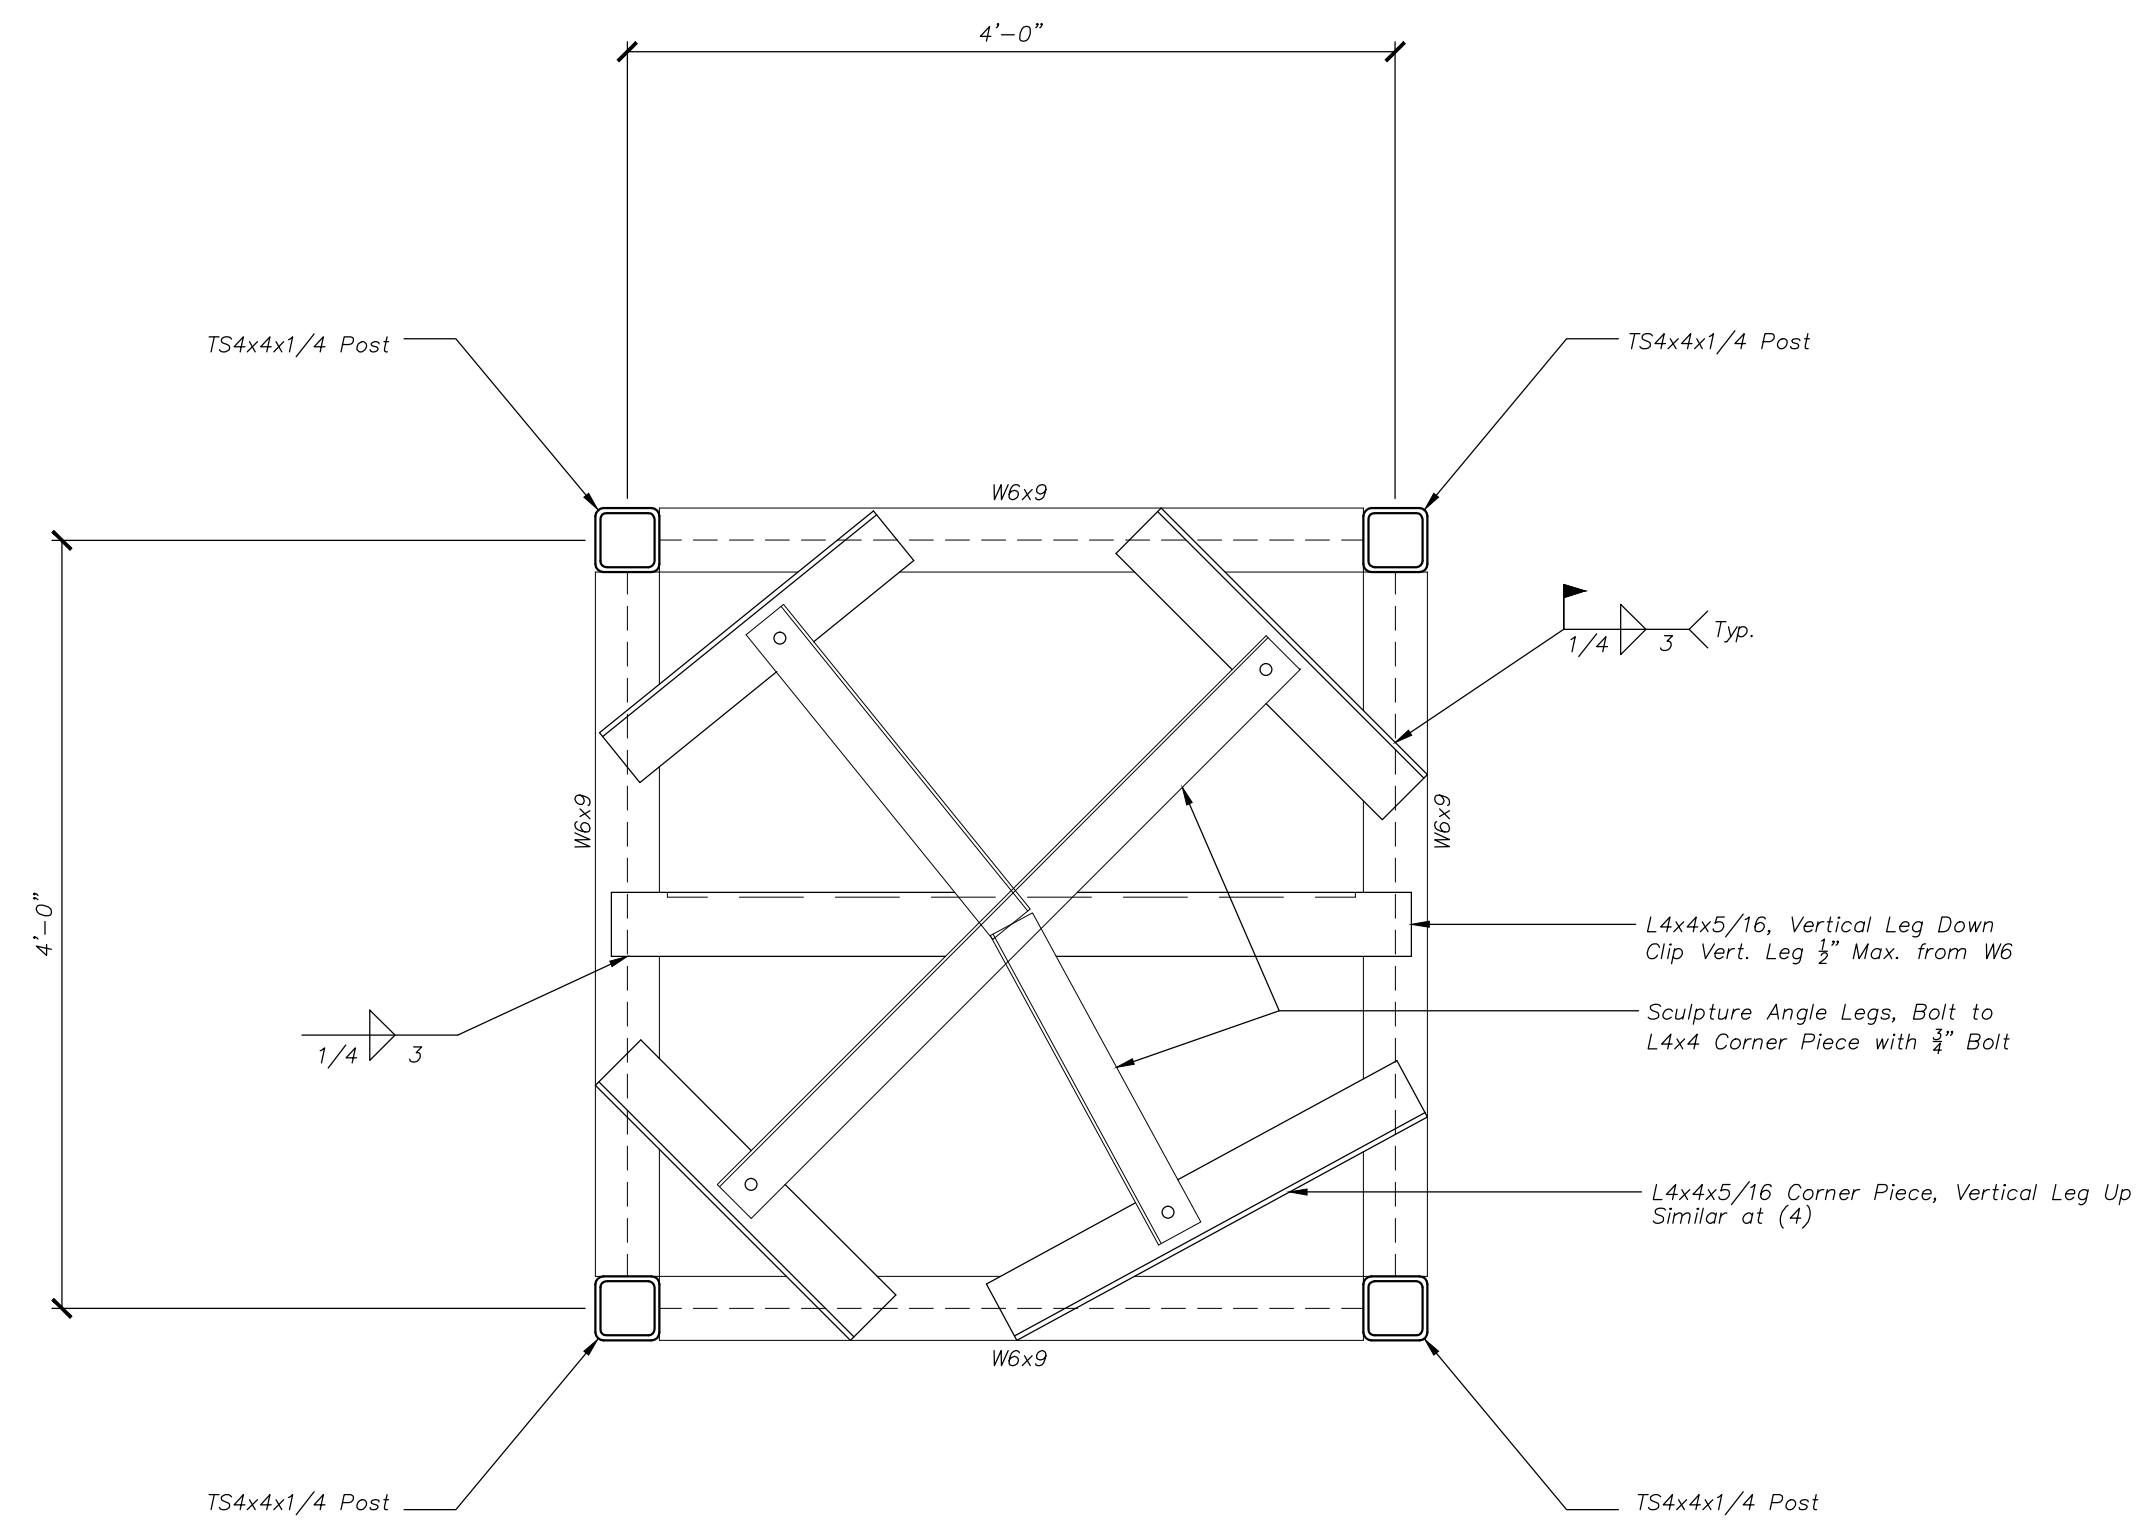

SECTION 1
Scale: 1/4" = 1'-0"

SECTION 2
Scale: 1/4" = 1'-0"

FRAMING PLAN - ART SUPPORT PEDESTAL
Scale: 1" = 1'-0"

DETAIL A
Scale: 1" = 1'-0"