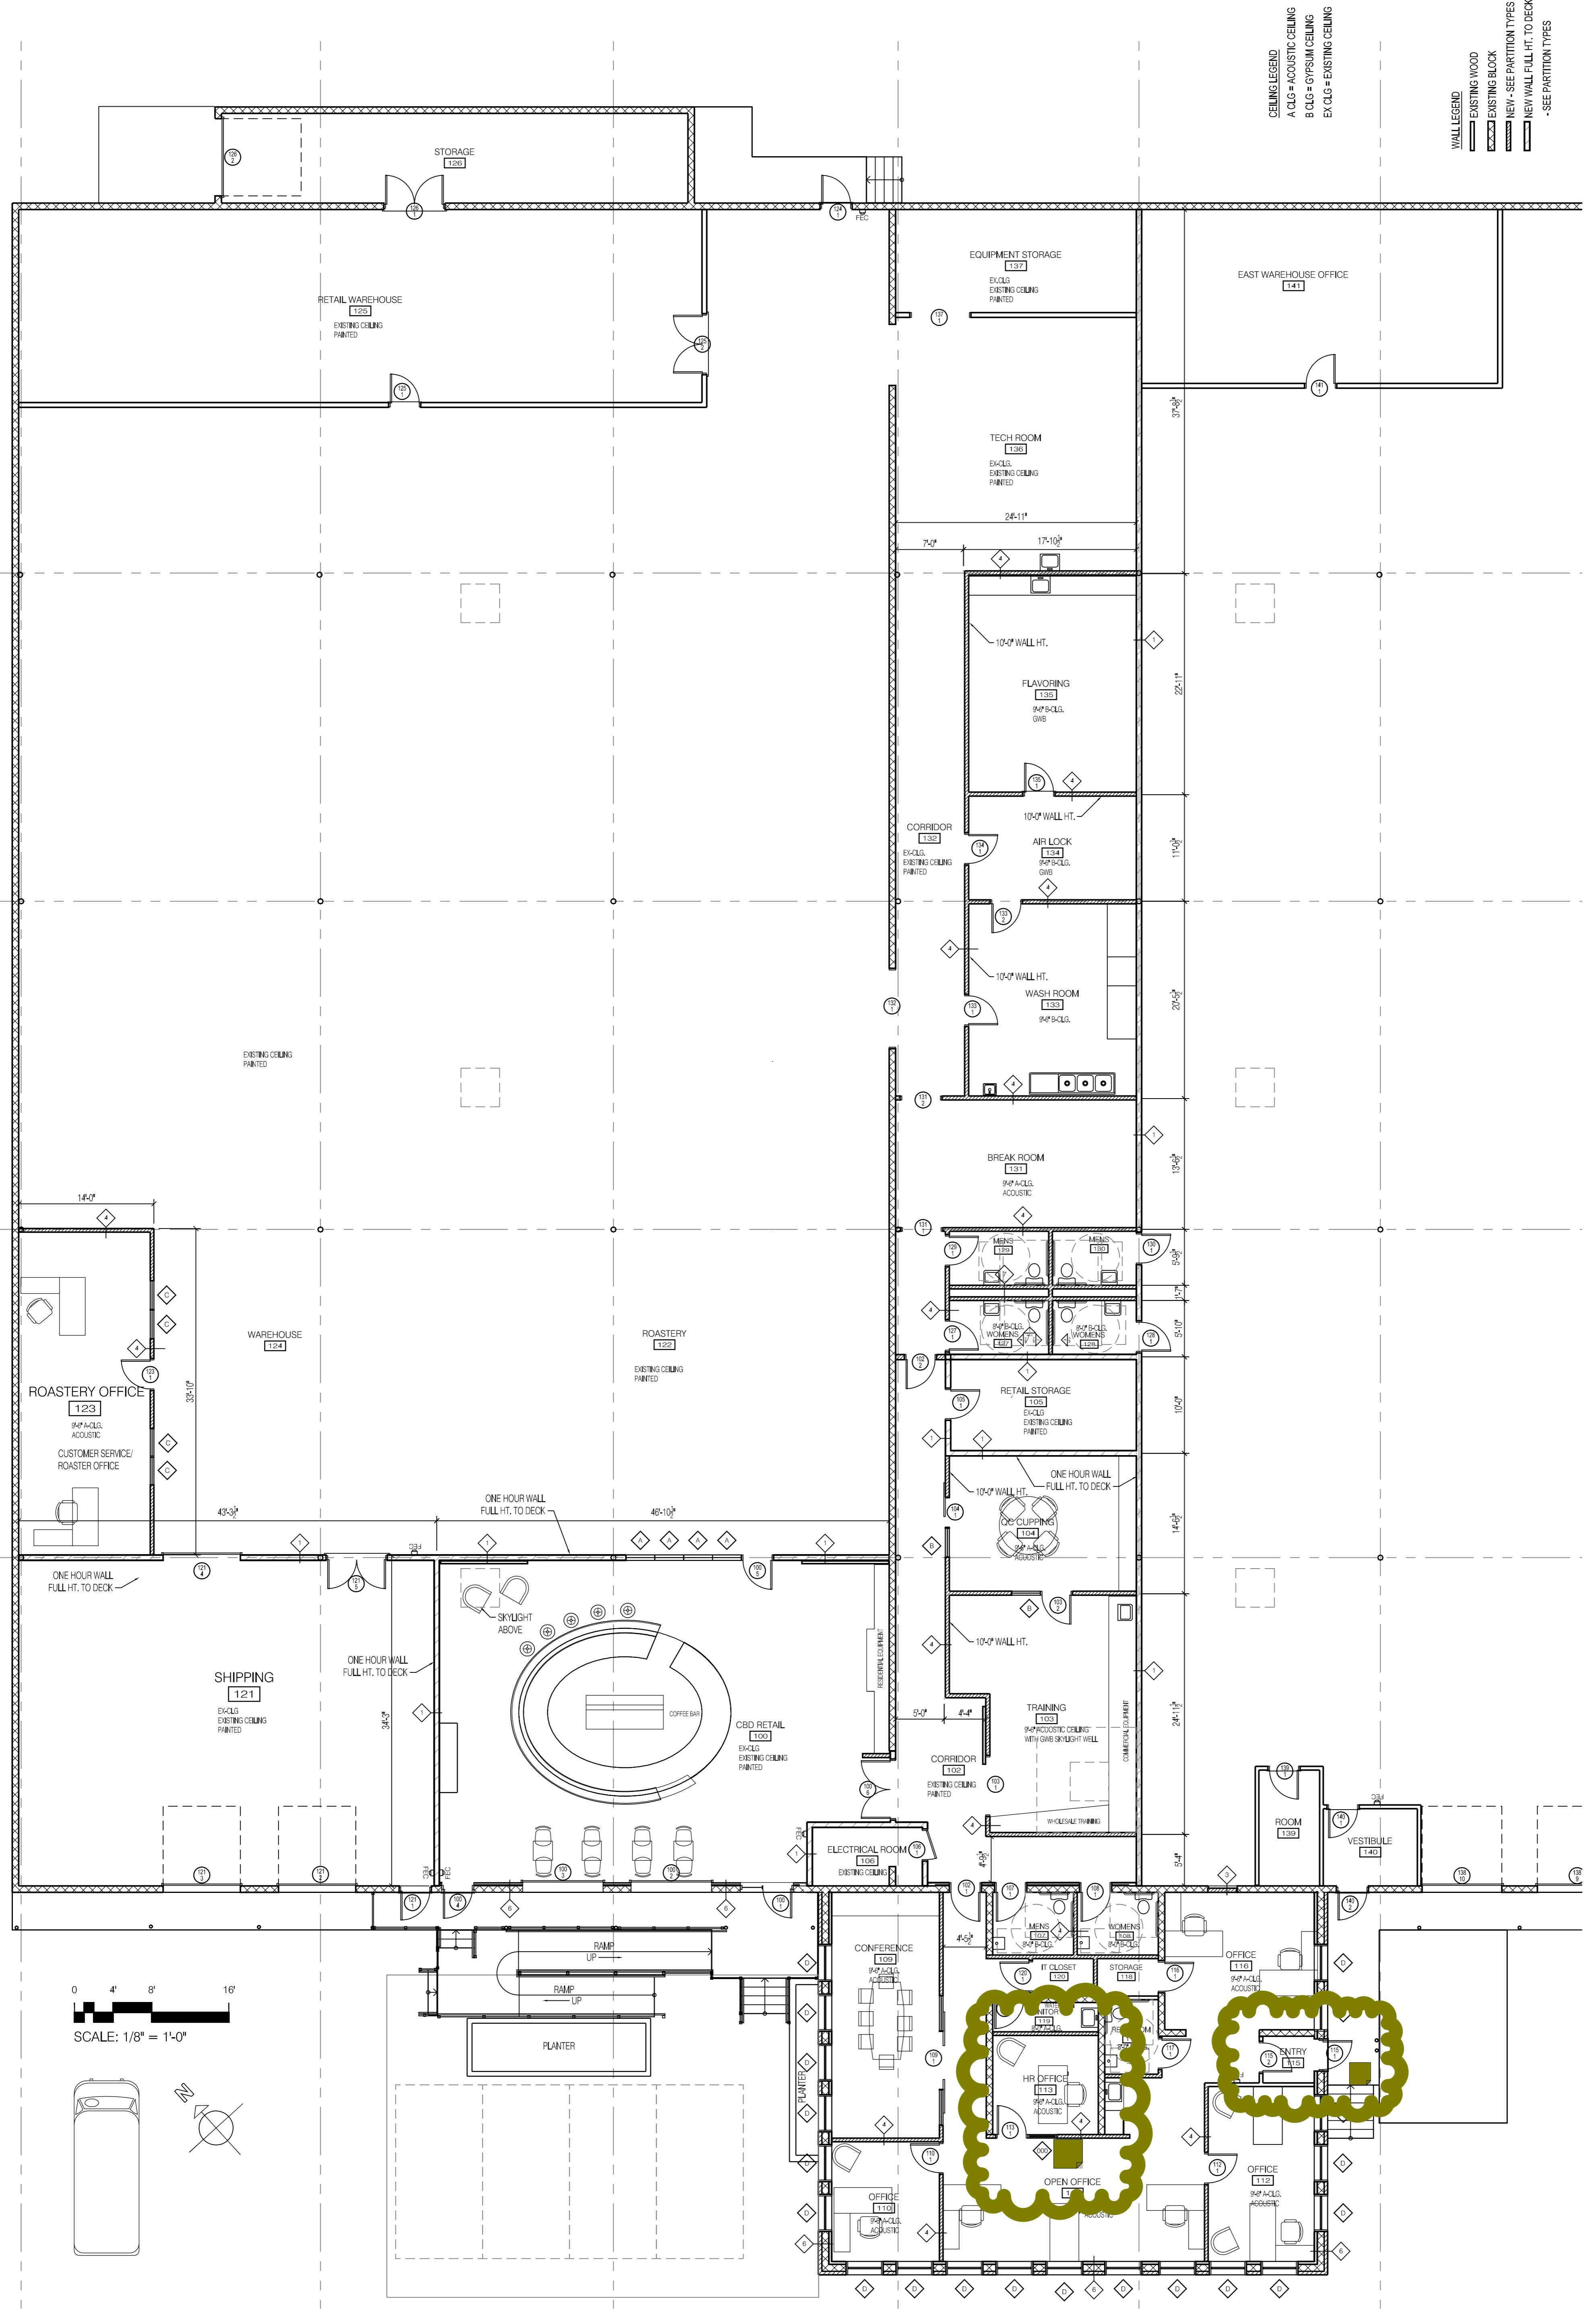

REVISION	SHEET TITLE

DRAWN BY: EB
 DATE: March 11, 2013

- CEILING LEGEND**
- A CLG = ACOUSTIC CEILING
 - B CLG = GYPSUM CEILING
 - EX CLG = EXISTING CEILING
- WALL LEGEND**
- EXISTING WOOD
 - EXISTING BLOCK
 - NEW - SEE PARTITION TYPES
 - NEW WALL FULL HT. TO DECK
 - SEE PARTITION TYPES

WEST WAREHOUSE AND OFFICE FLOOR PLAN