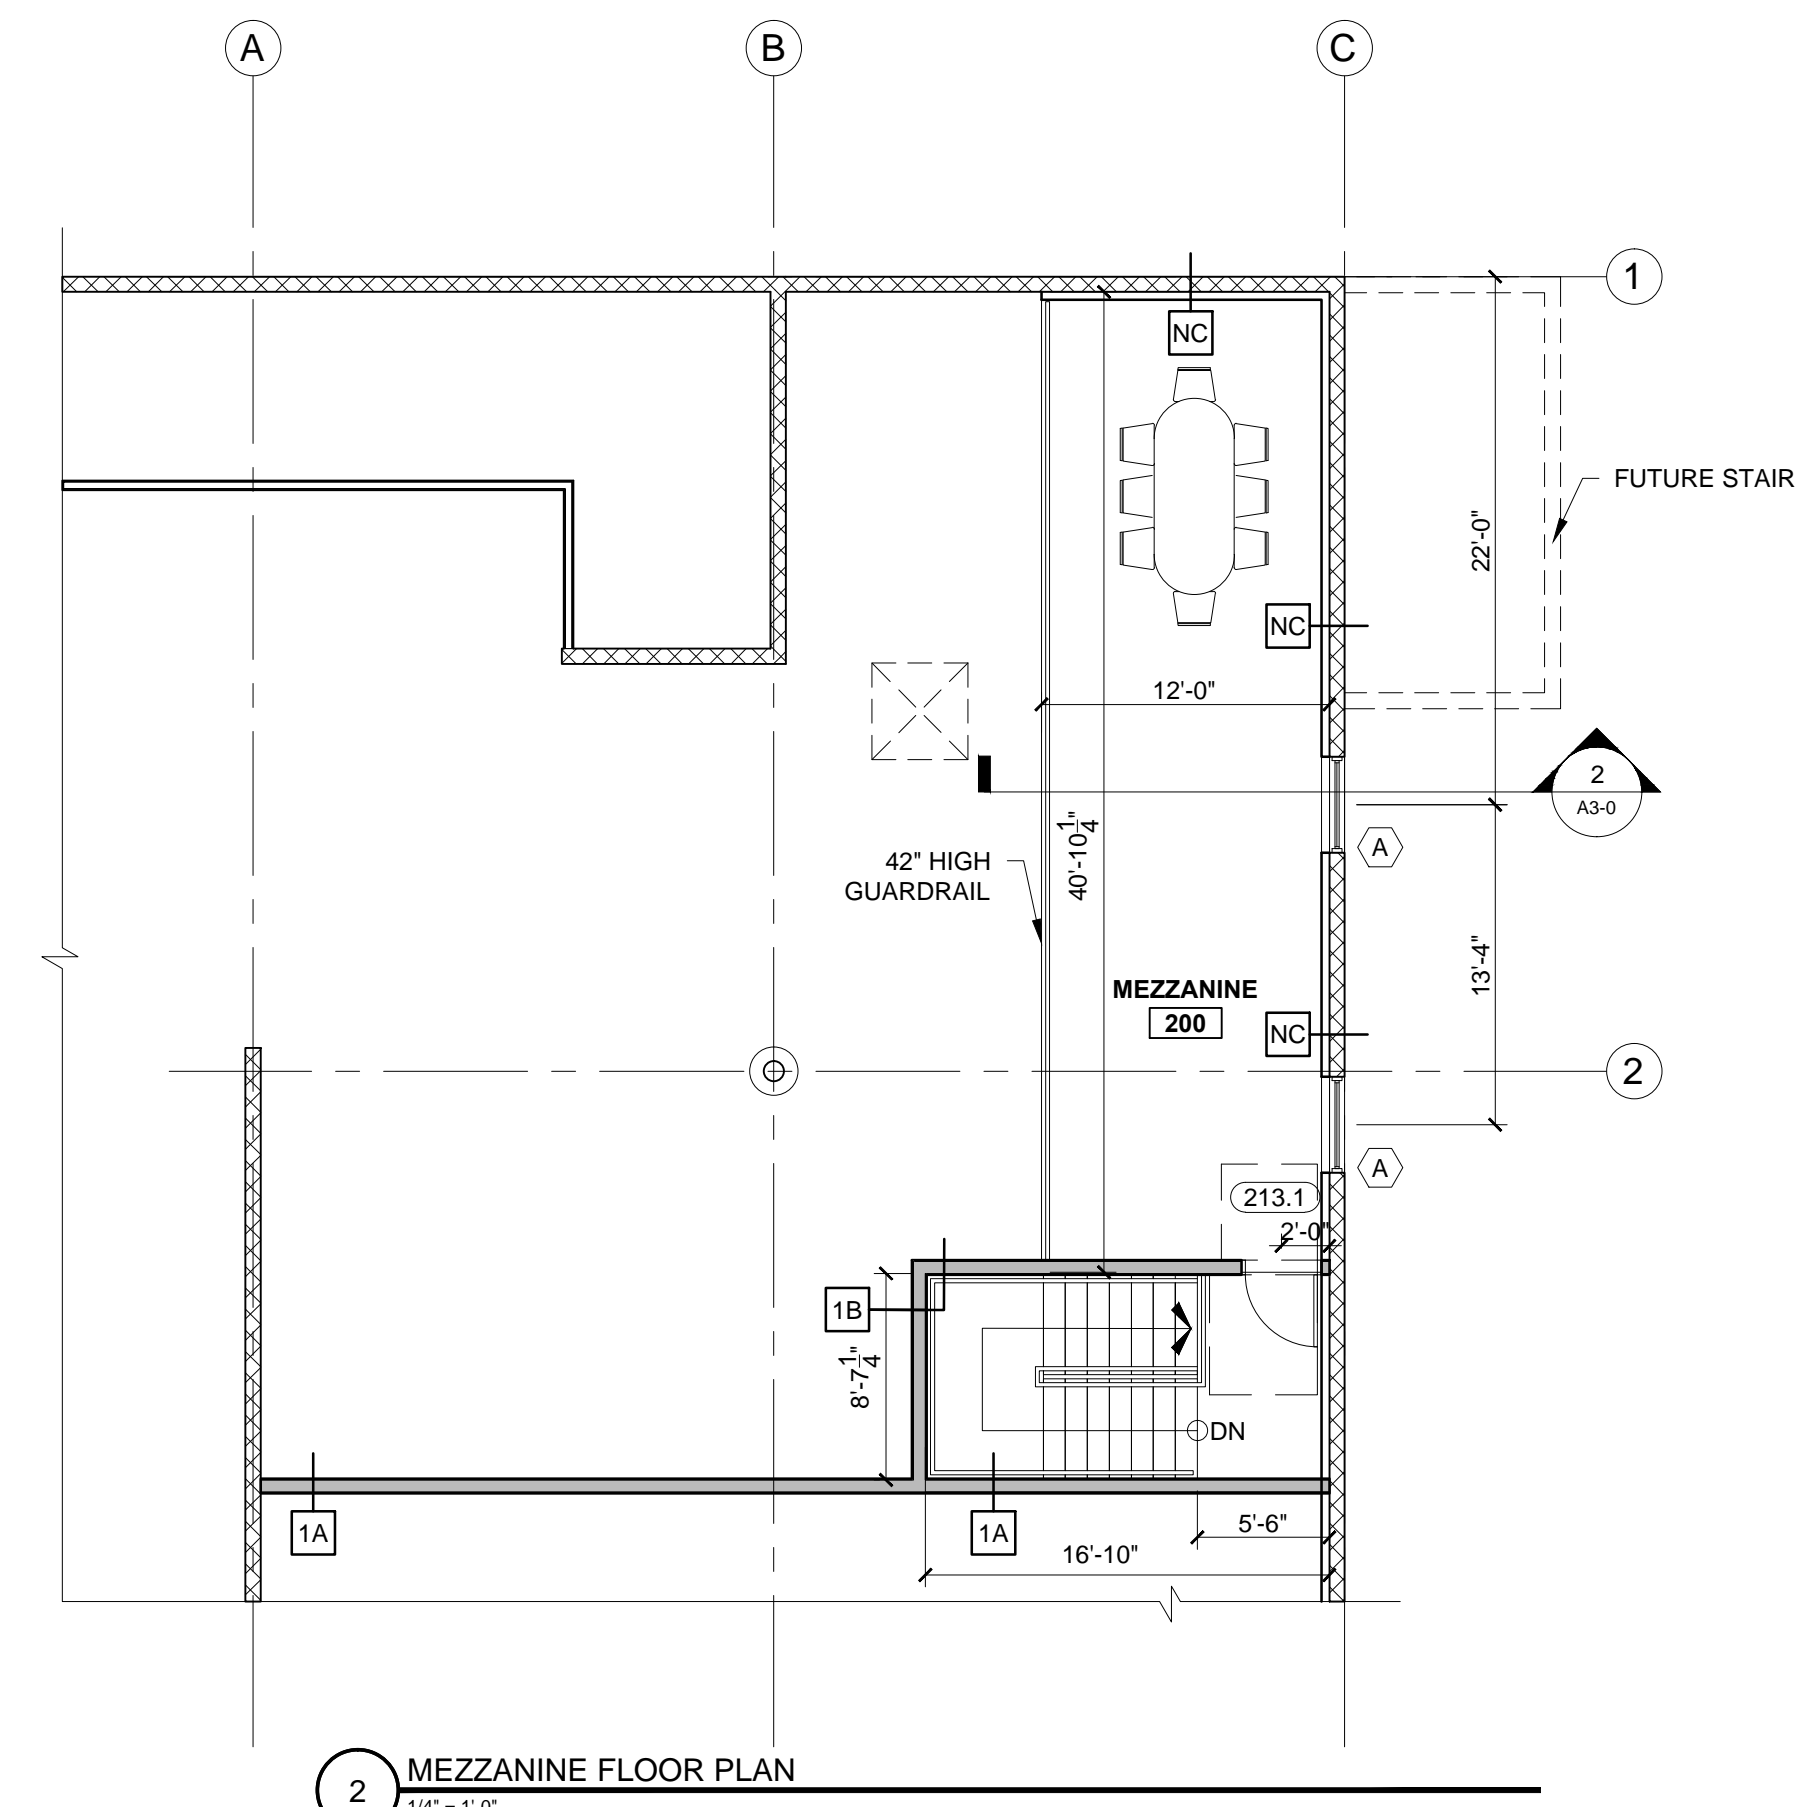

2 MEZZANINE FLOOR PLAN
1/4" = 1'-0"