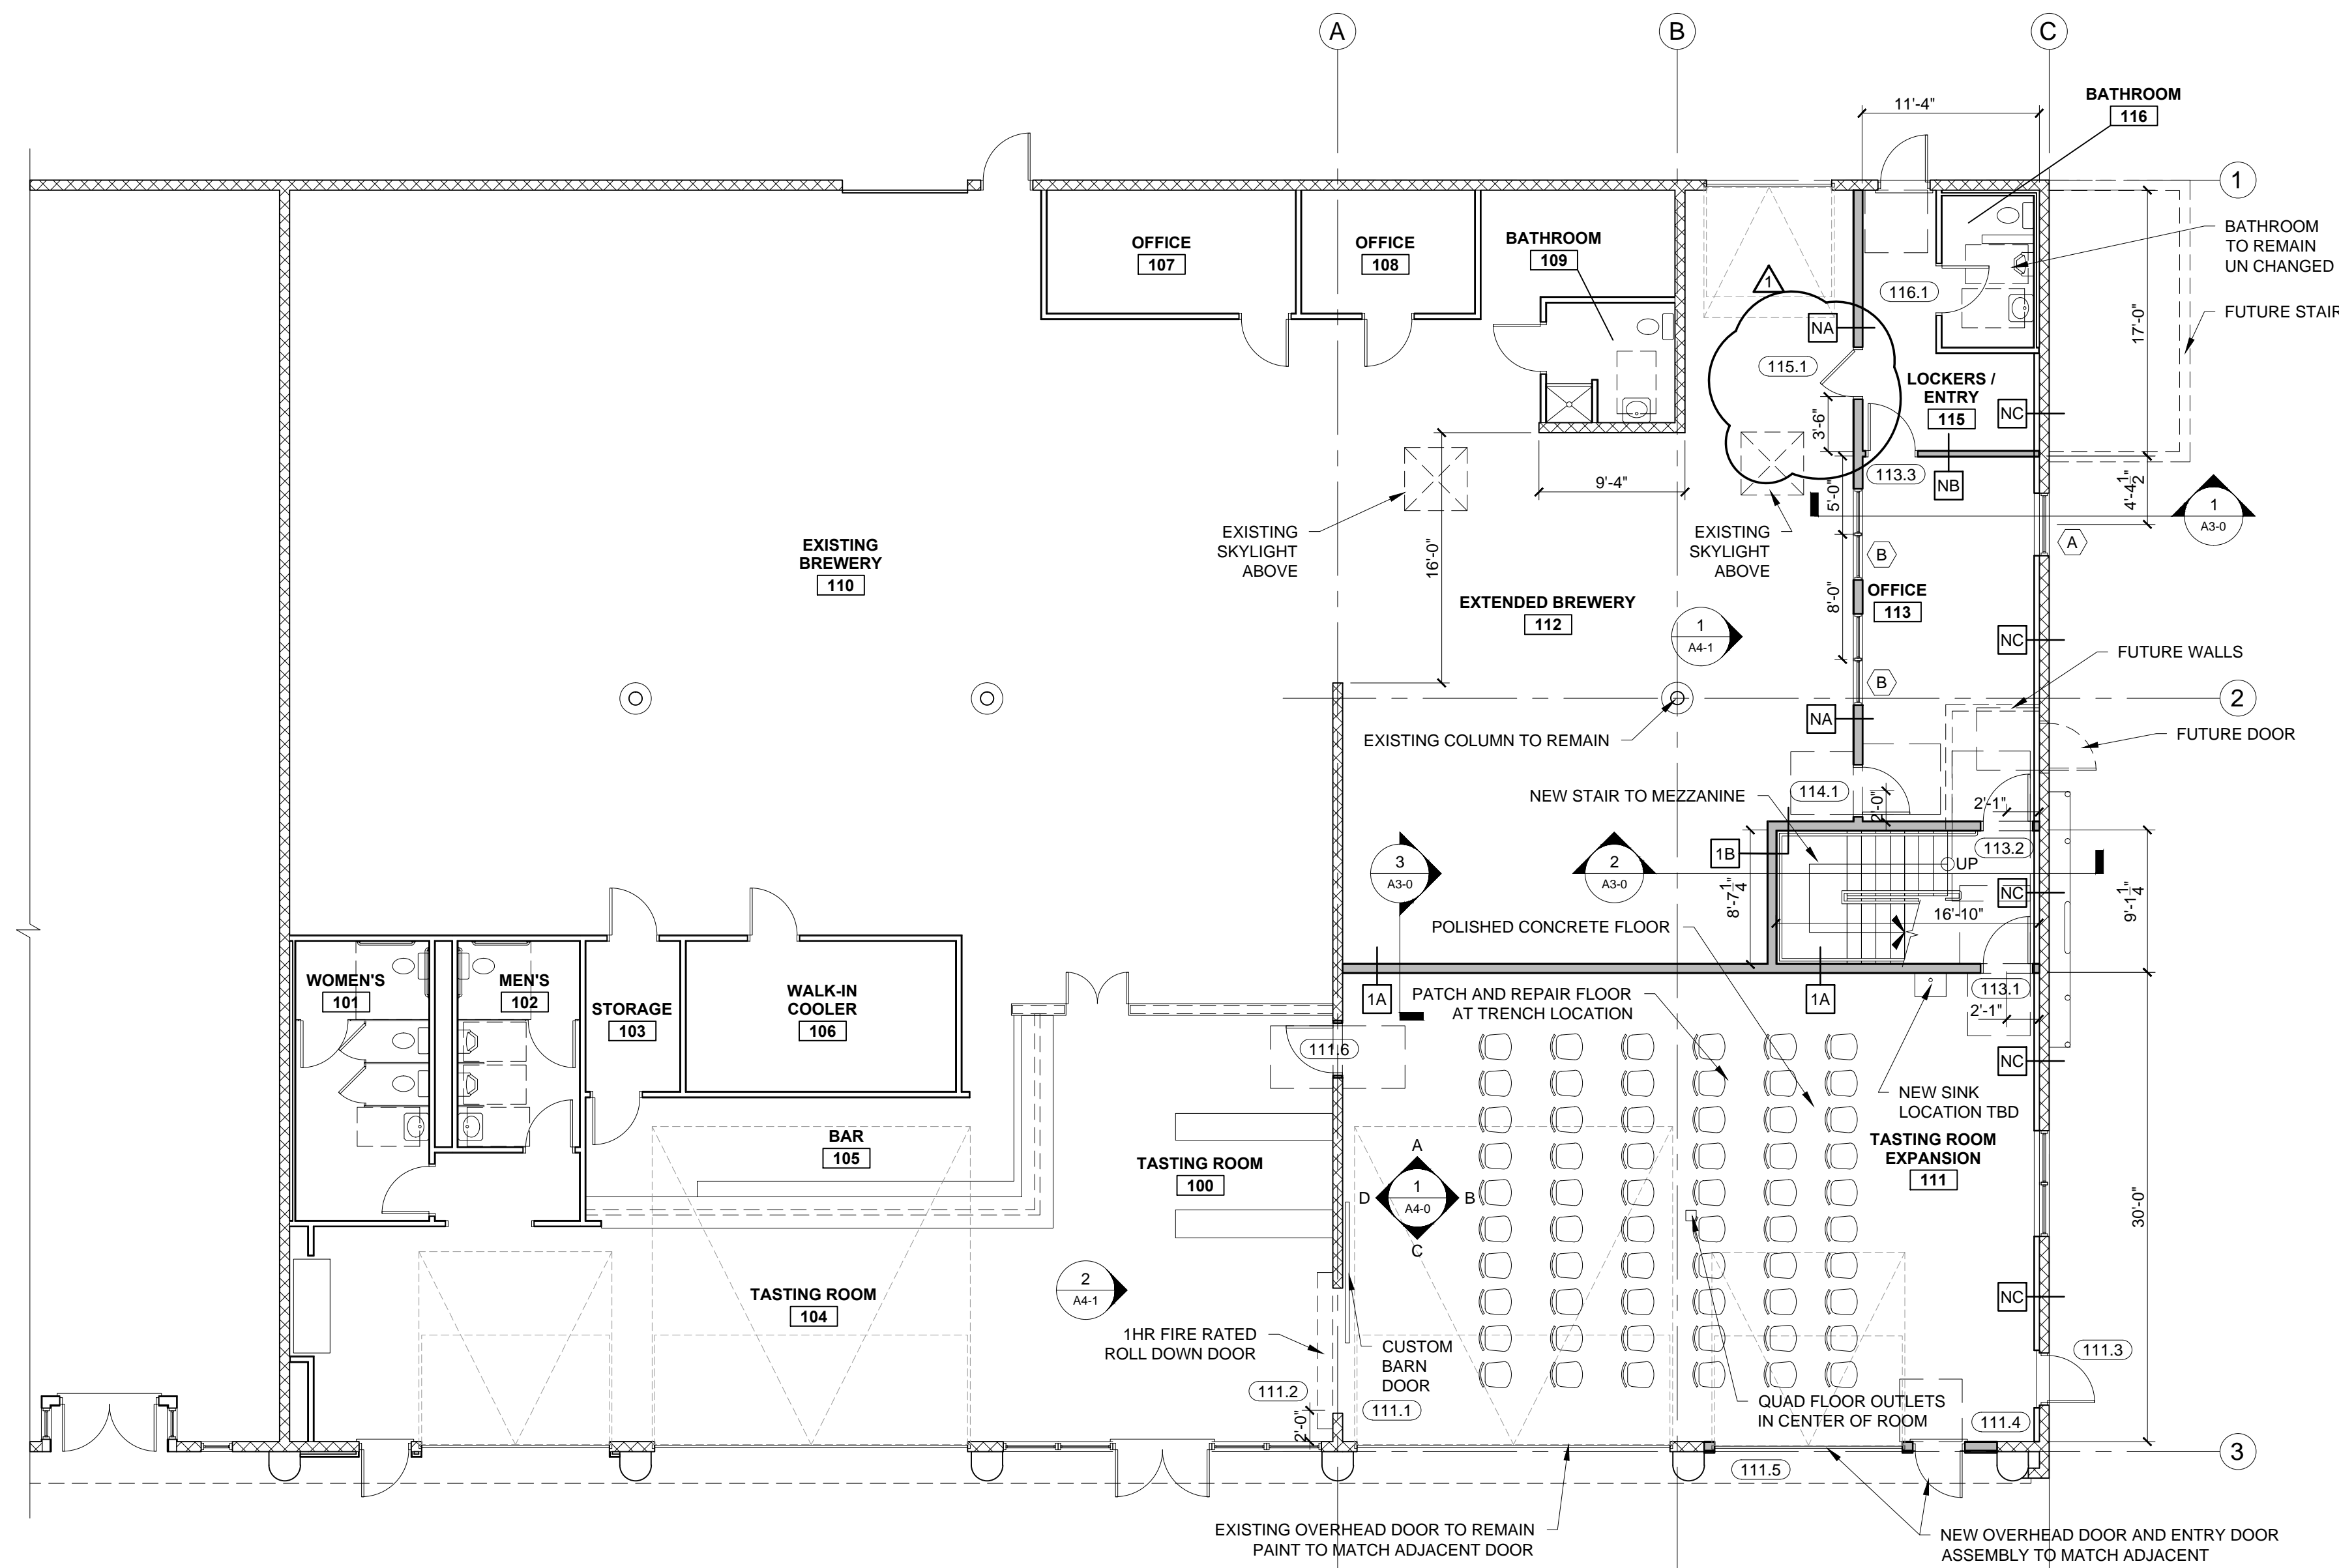

© 2017 RYAN SENATORE ARCHITECTURE

RISING TIDE BREWING - EXPANSION
103 FOX STREET
PORTLAND, MAINE 04101

CONSULTANTS:

REVISIONS:

REVISION - 07 / 21 / 17

DATE: MAY 26, 2017

PROJECT No. 1718

DRAWN BY: JPF

CHECKED BY: RJS

SCALE: AS NOTED

SHEET TITLE:

FLOOR PLAN

A1-0

1 FIRST FLOOR PLAN
1/4" = 1'-0"