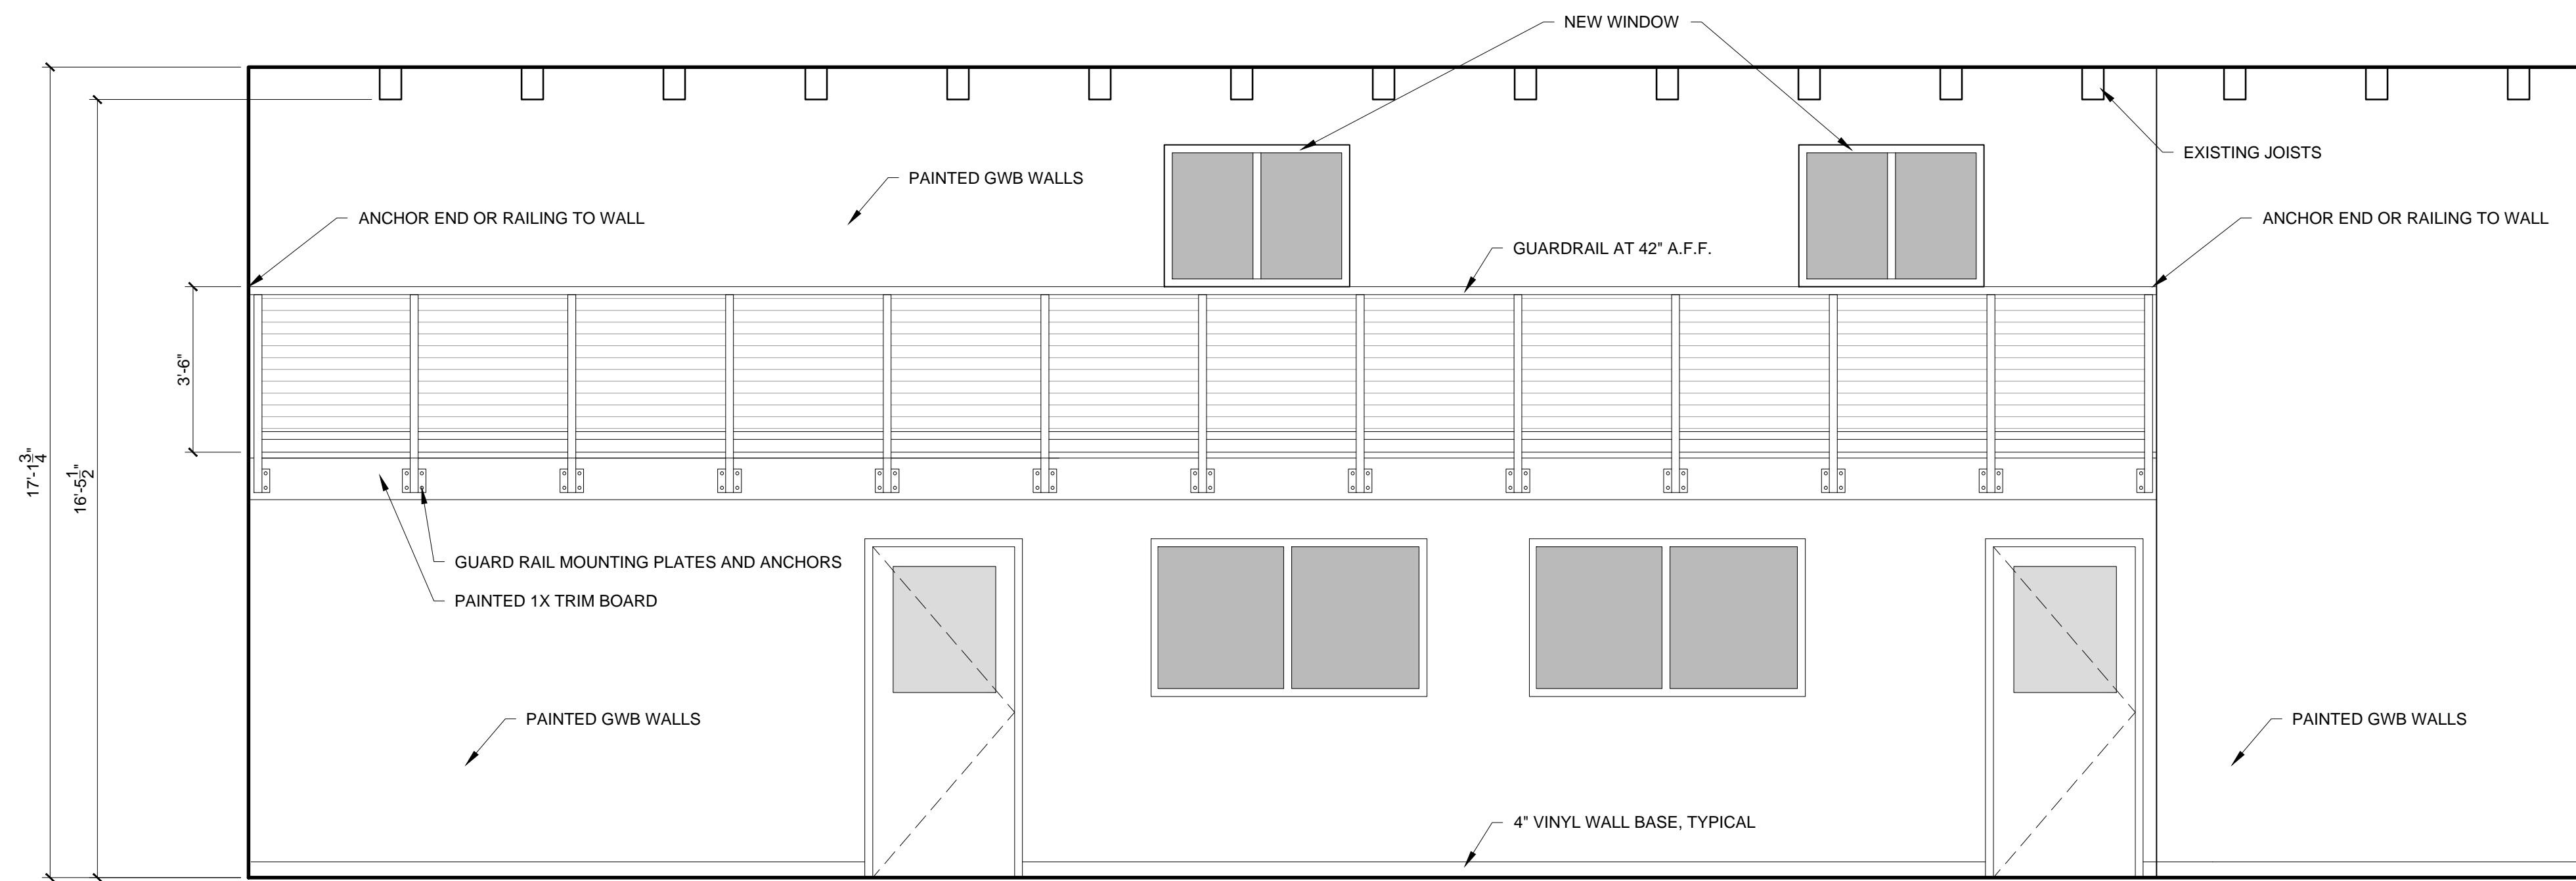

© 2017 RYAN SENATORE ARCHITECTURE

RISING TIDE BREWING - EXPANSION
103 FOX STREET
PORTLAND, MAINE 04101

CONSULTANTS:

REVISIONS:

DATE: MAY 12, 2017

PROJECT No. 1718

DRAWN BY: JPF

CHECKED BY: RJS

SCALE: AS NOTED

SHEET TITLE:
INTERIOR ELEVATIONS

A4-1

1 MEZZANINE AND OFFICE AREA INTERIOR ELEVATION
3/8" = 1'-0"