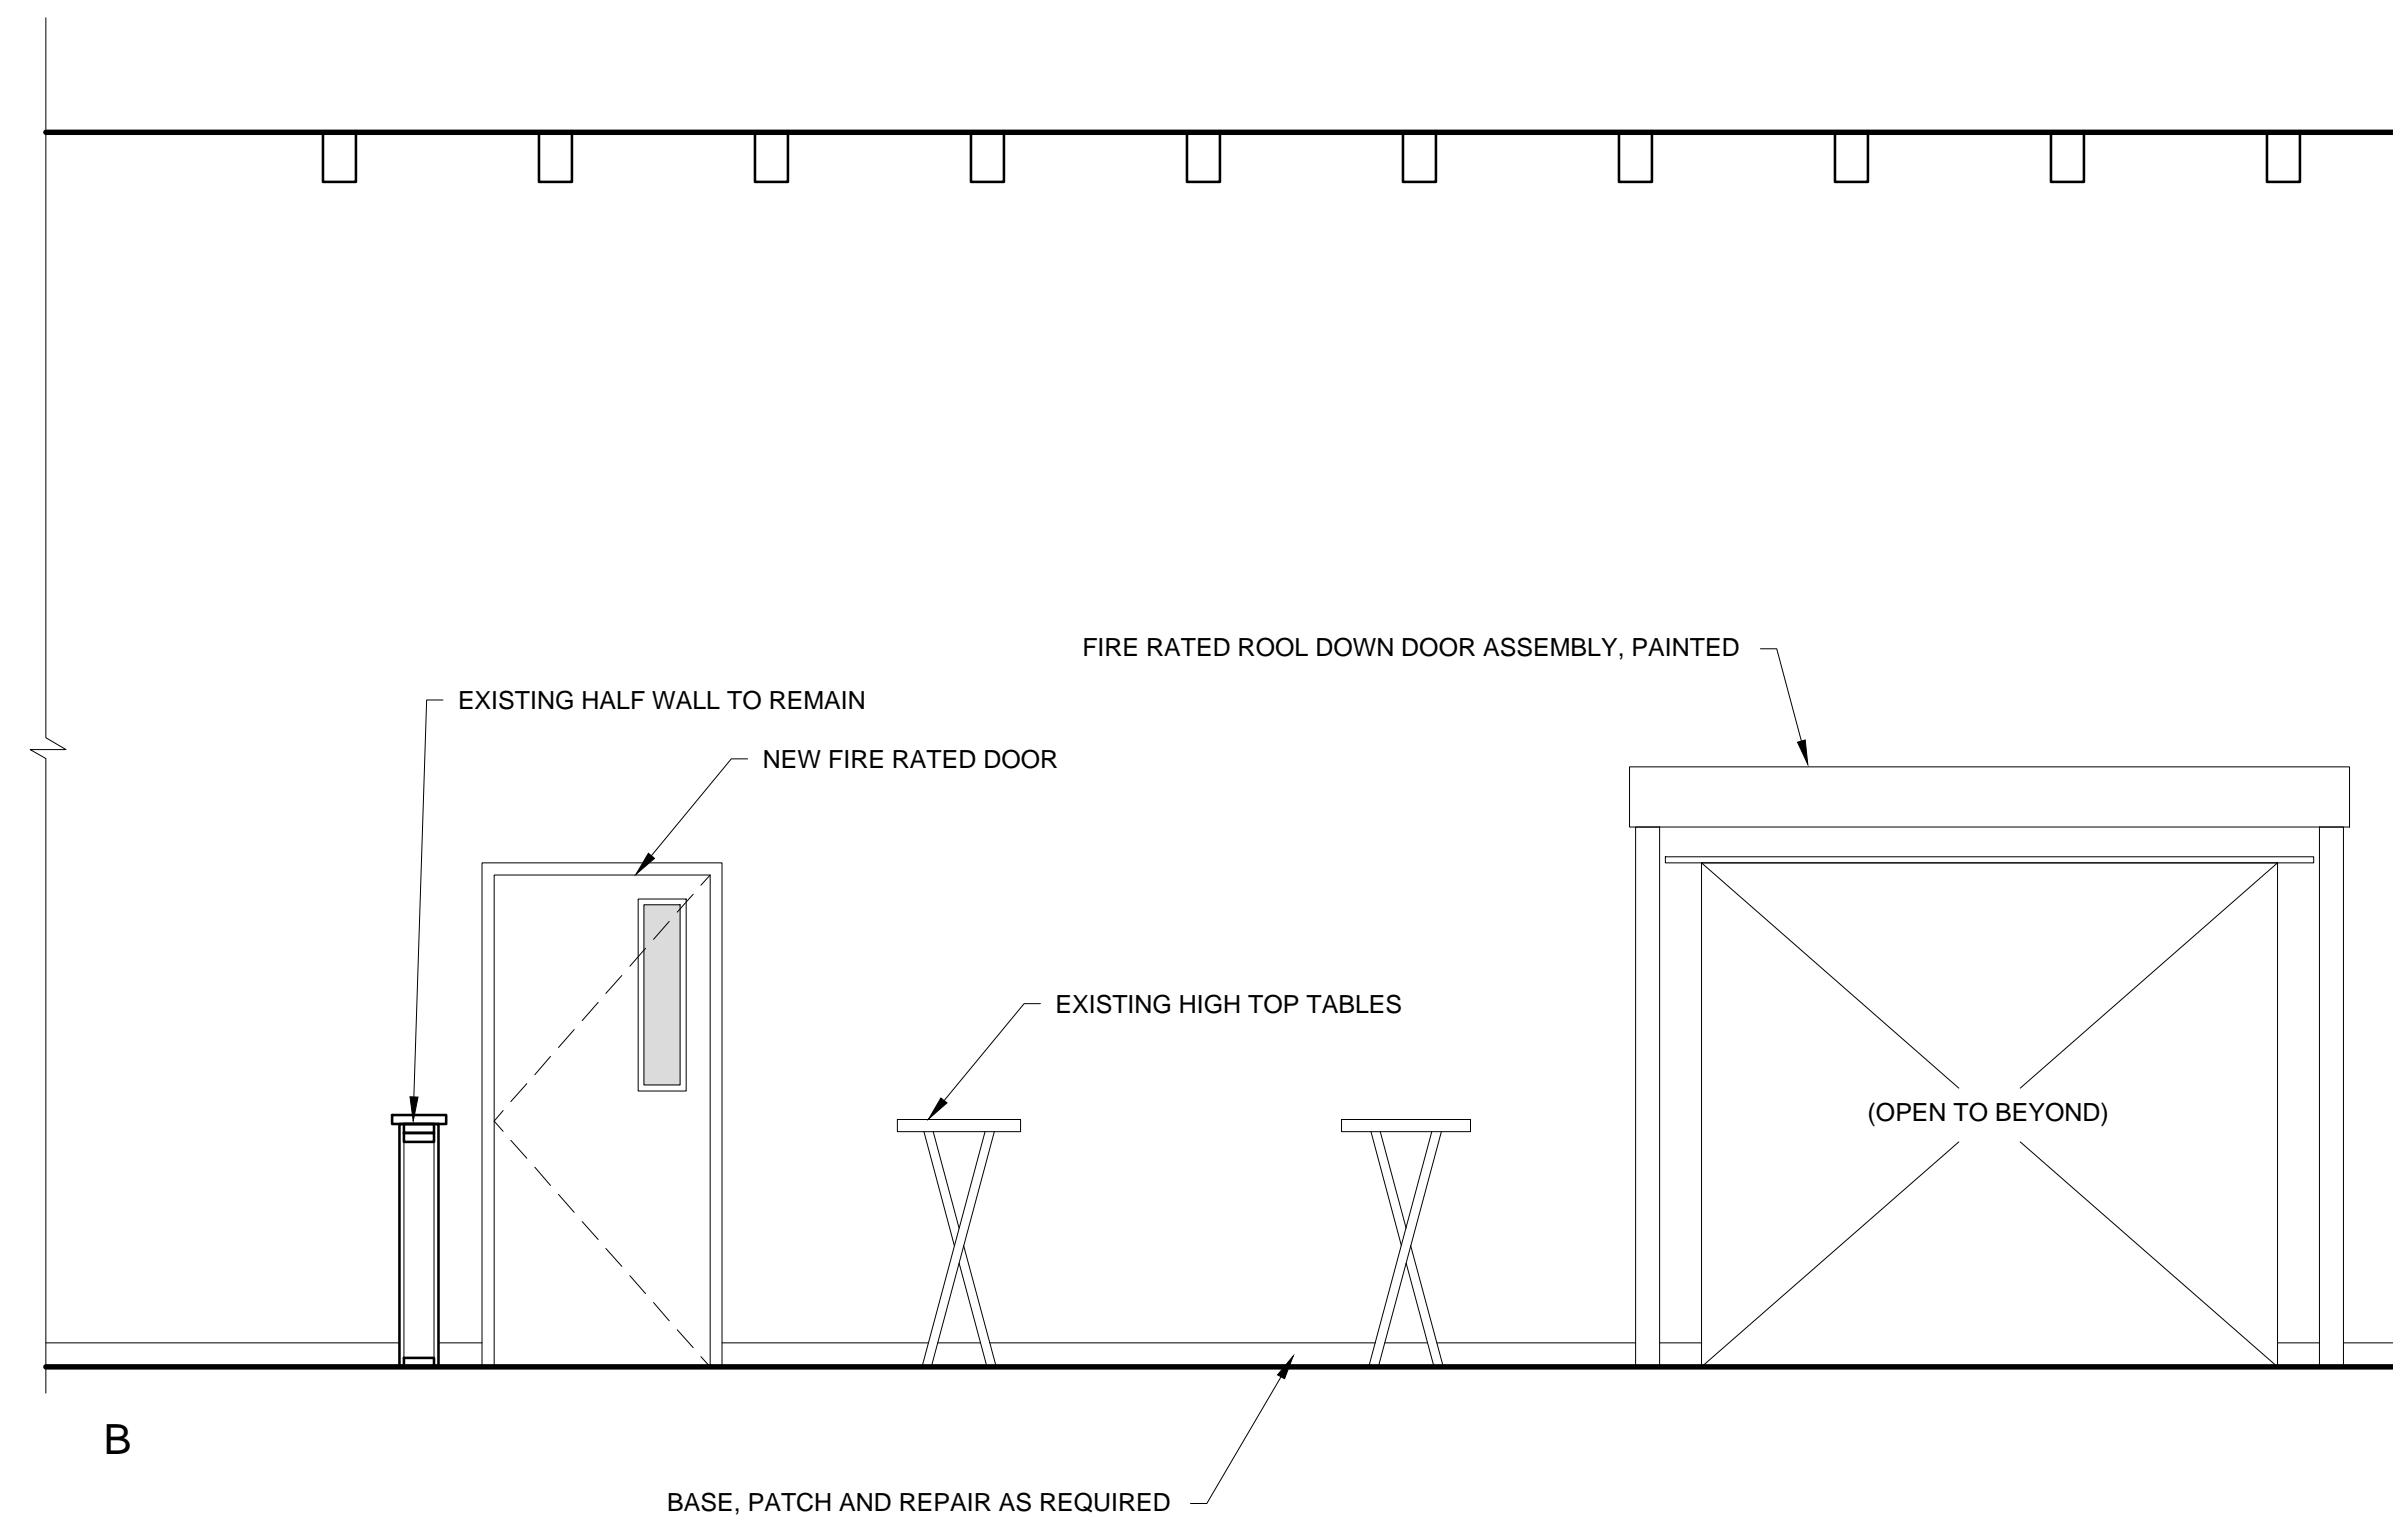

2 TAPROOM INTERIOR ELEVATION
3/8" = 1'-0"