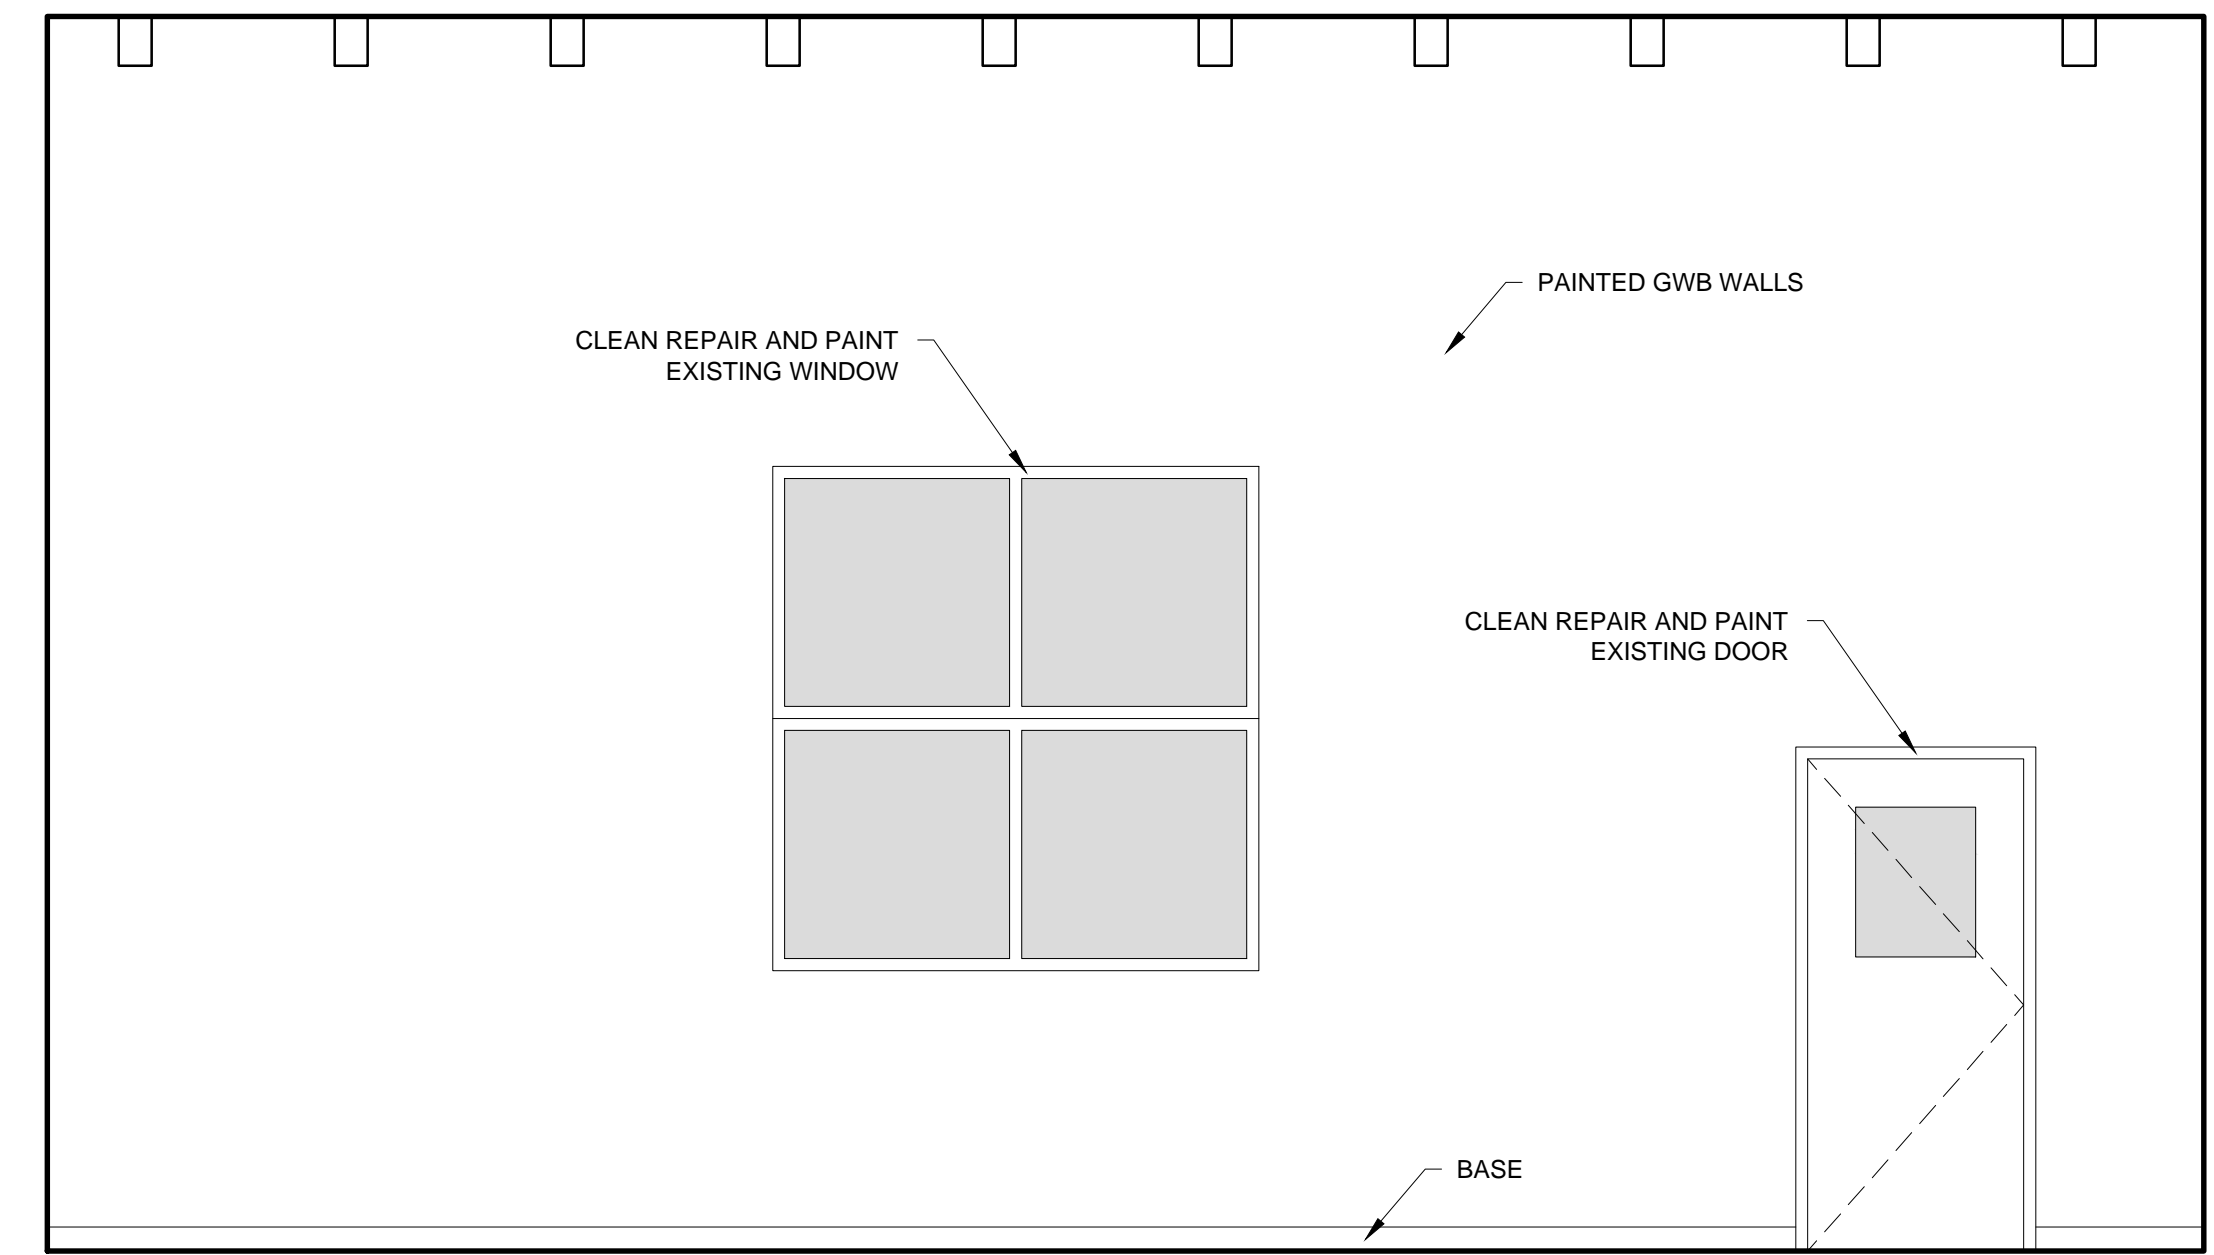

© 2017 RYAN SENATORE ARCHITECTURE

RISING TIDE BREWING - EXPANSION
103 FOX STREET
PORTLAND, MAINE 04101

CONSULTANTS:

REVISIONS:

DATE: MAY 12, 2017

PROJECT No. 1718

DRAWN BY: JPF

CHECKED BY: RJS

SCALE: AS NOTED

SHEET TITLE:
INTERIOR ELEVATIONS

A4-0

B

1 EXPANDED TASTING ROOM INTERIOR ELEVATION
3/8" = 1'-0"