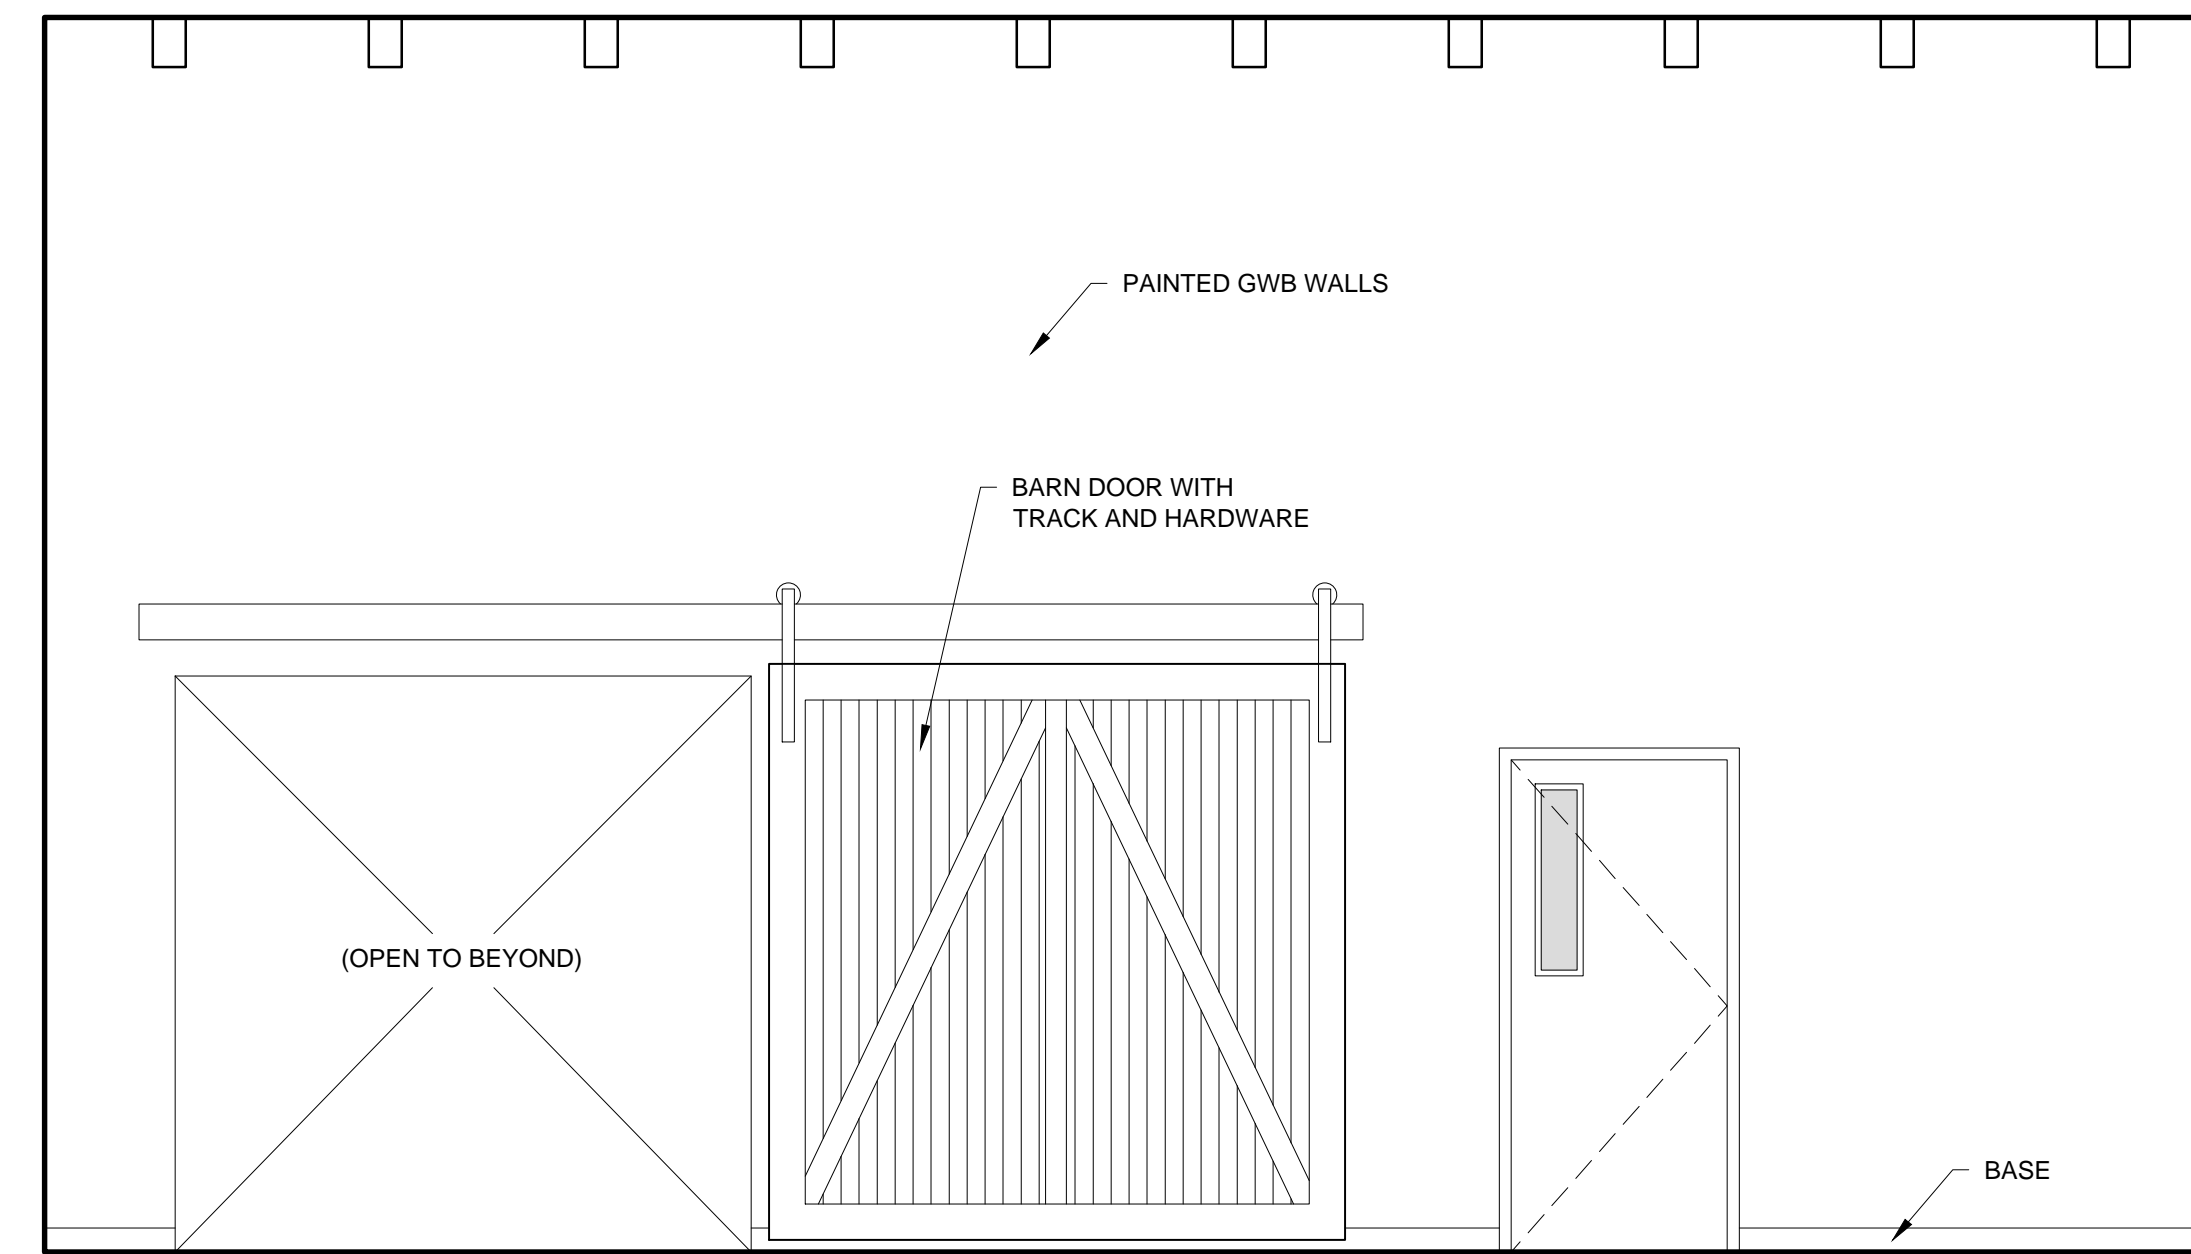

D

1 EXPANDED TASTING ROOM INTERIOR ELEVATION
3/8" = 1'-0"