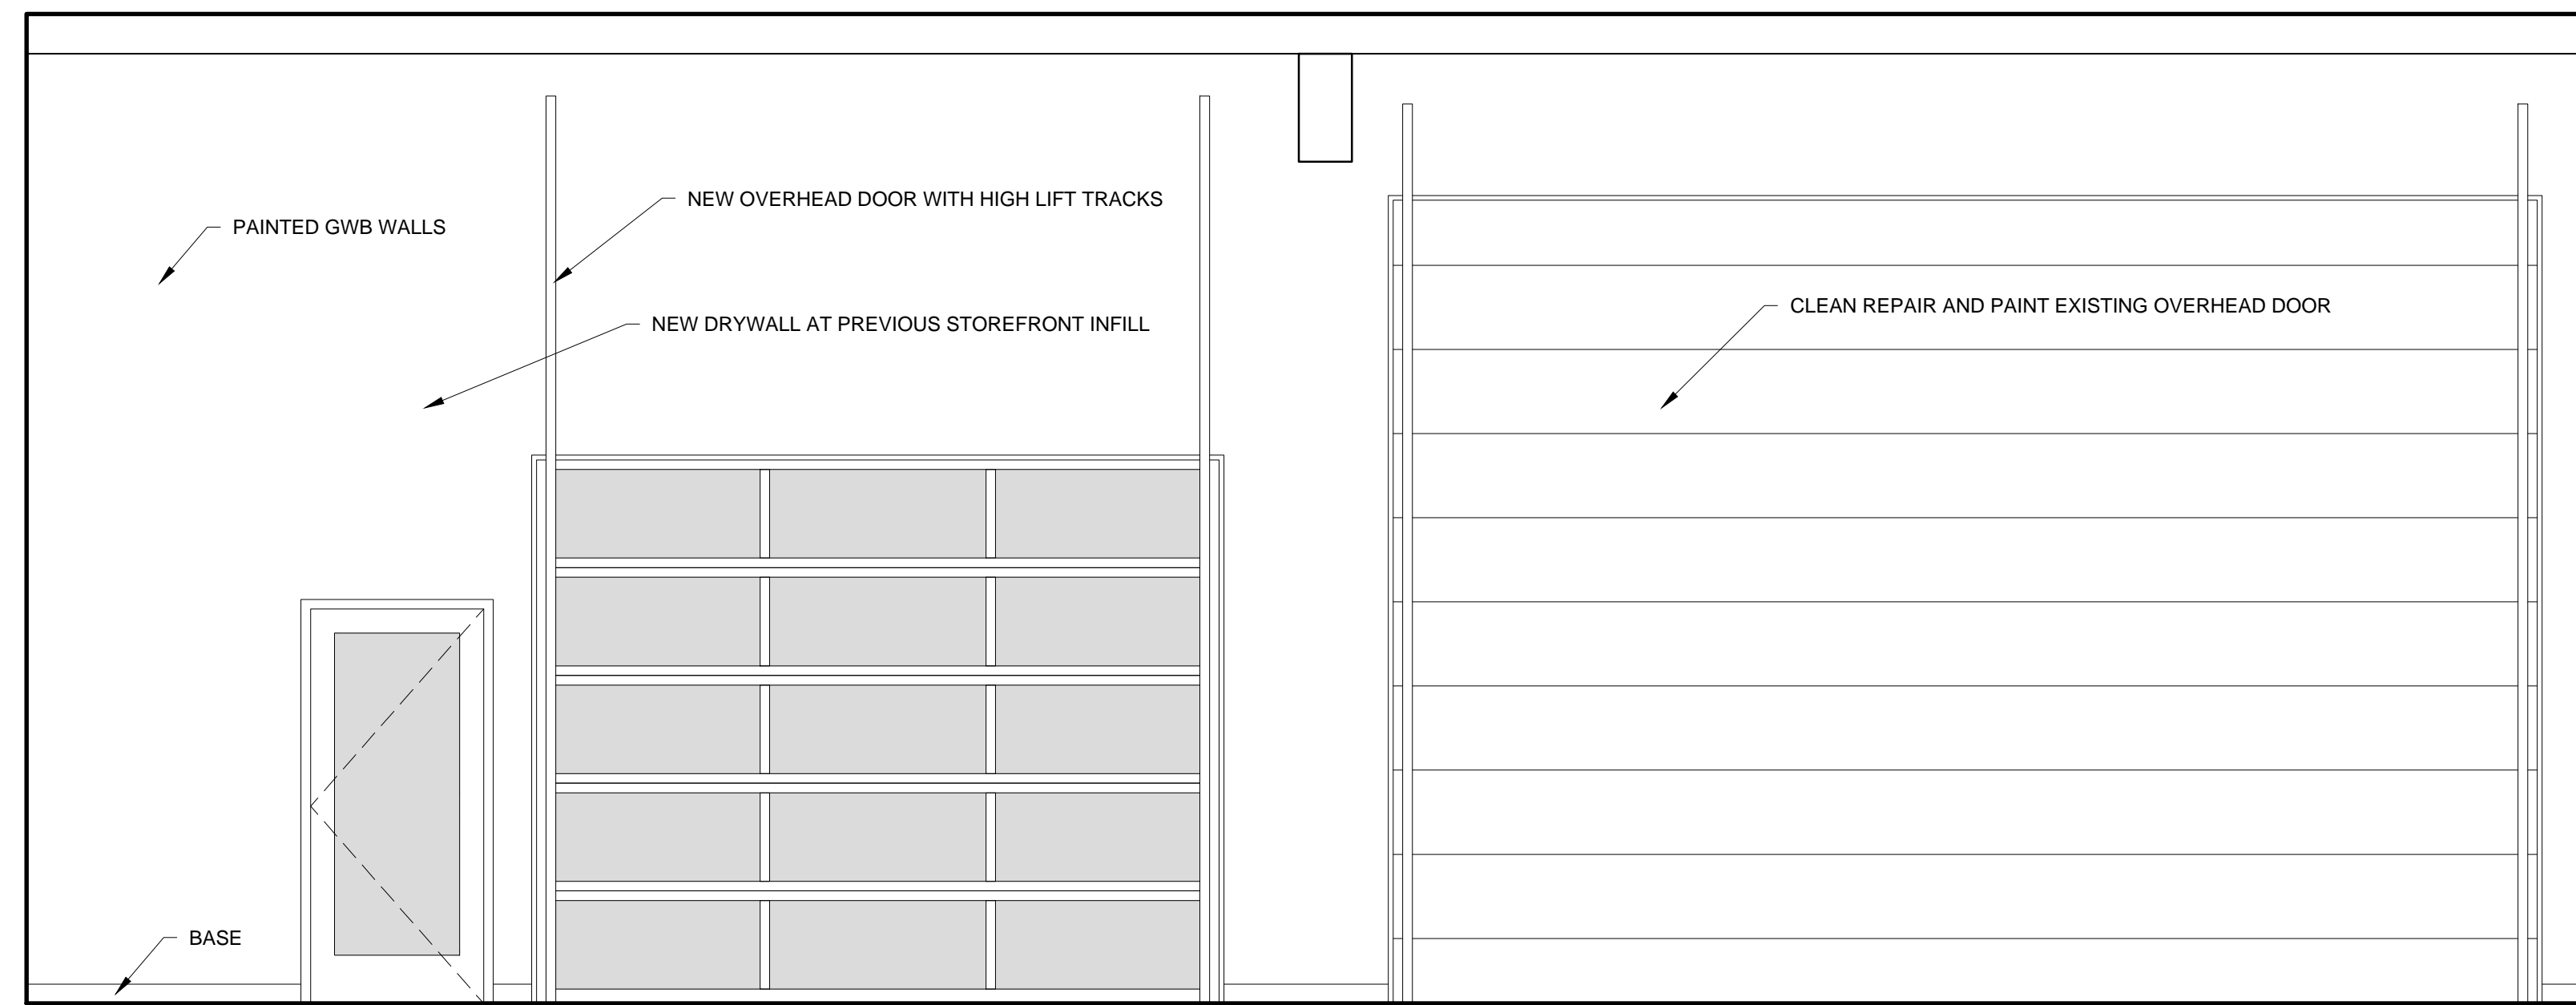

© 2017 RYAN SENATORE ARCHITECTURE

RISING TIDE BREWING - EXPANSION
103 FOX STREET
PORTLAND, MAINE 04101

CONSULTANTS:

REVISIONS:

DATE: MAY 12, 2017

PROJECT No. 1718

DRAWN BY: JPF

CHECKED BY: RJS

SCALE: AS NOTED

SHEET TITLE:
INTERIOR ELEVATIONS

A4-0

C

1 EXPANDED TASTING ROOM INTERIOR ELEVATION
3/8" = 1'-0"