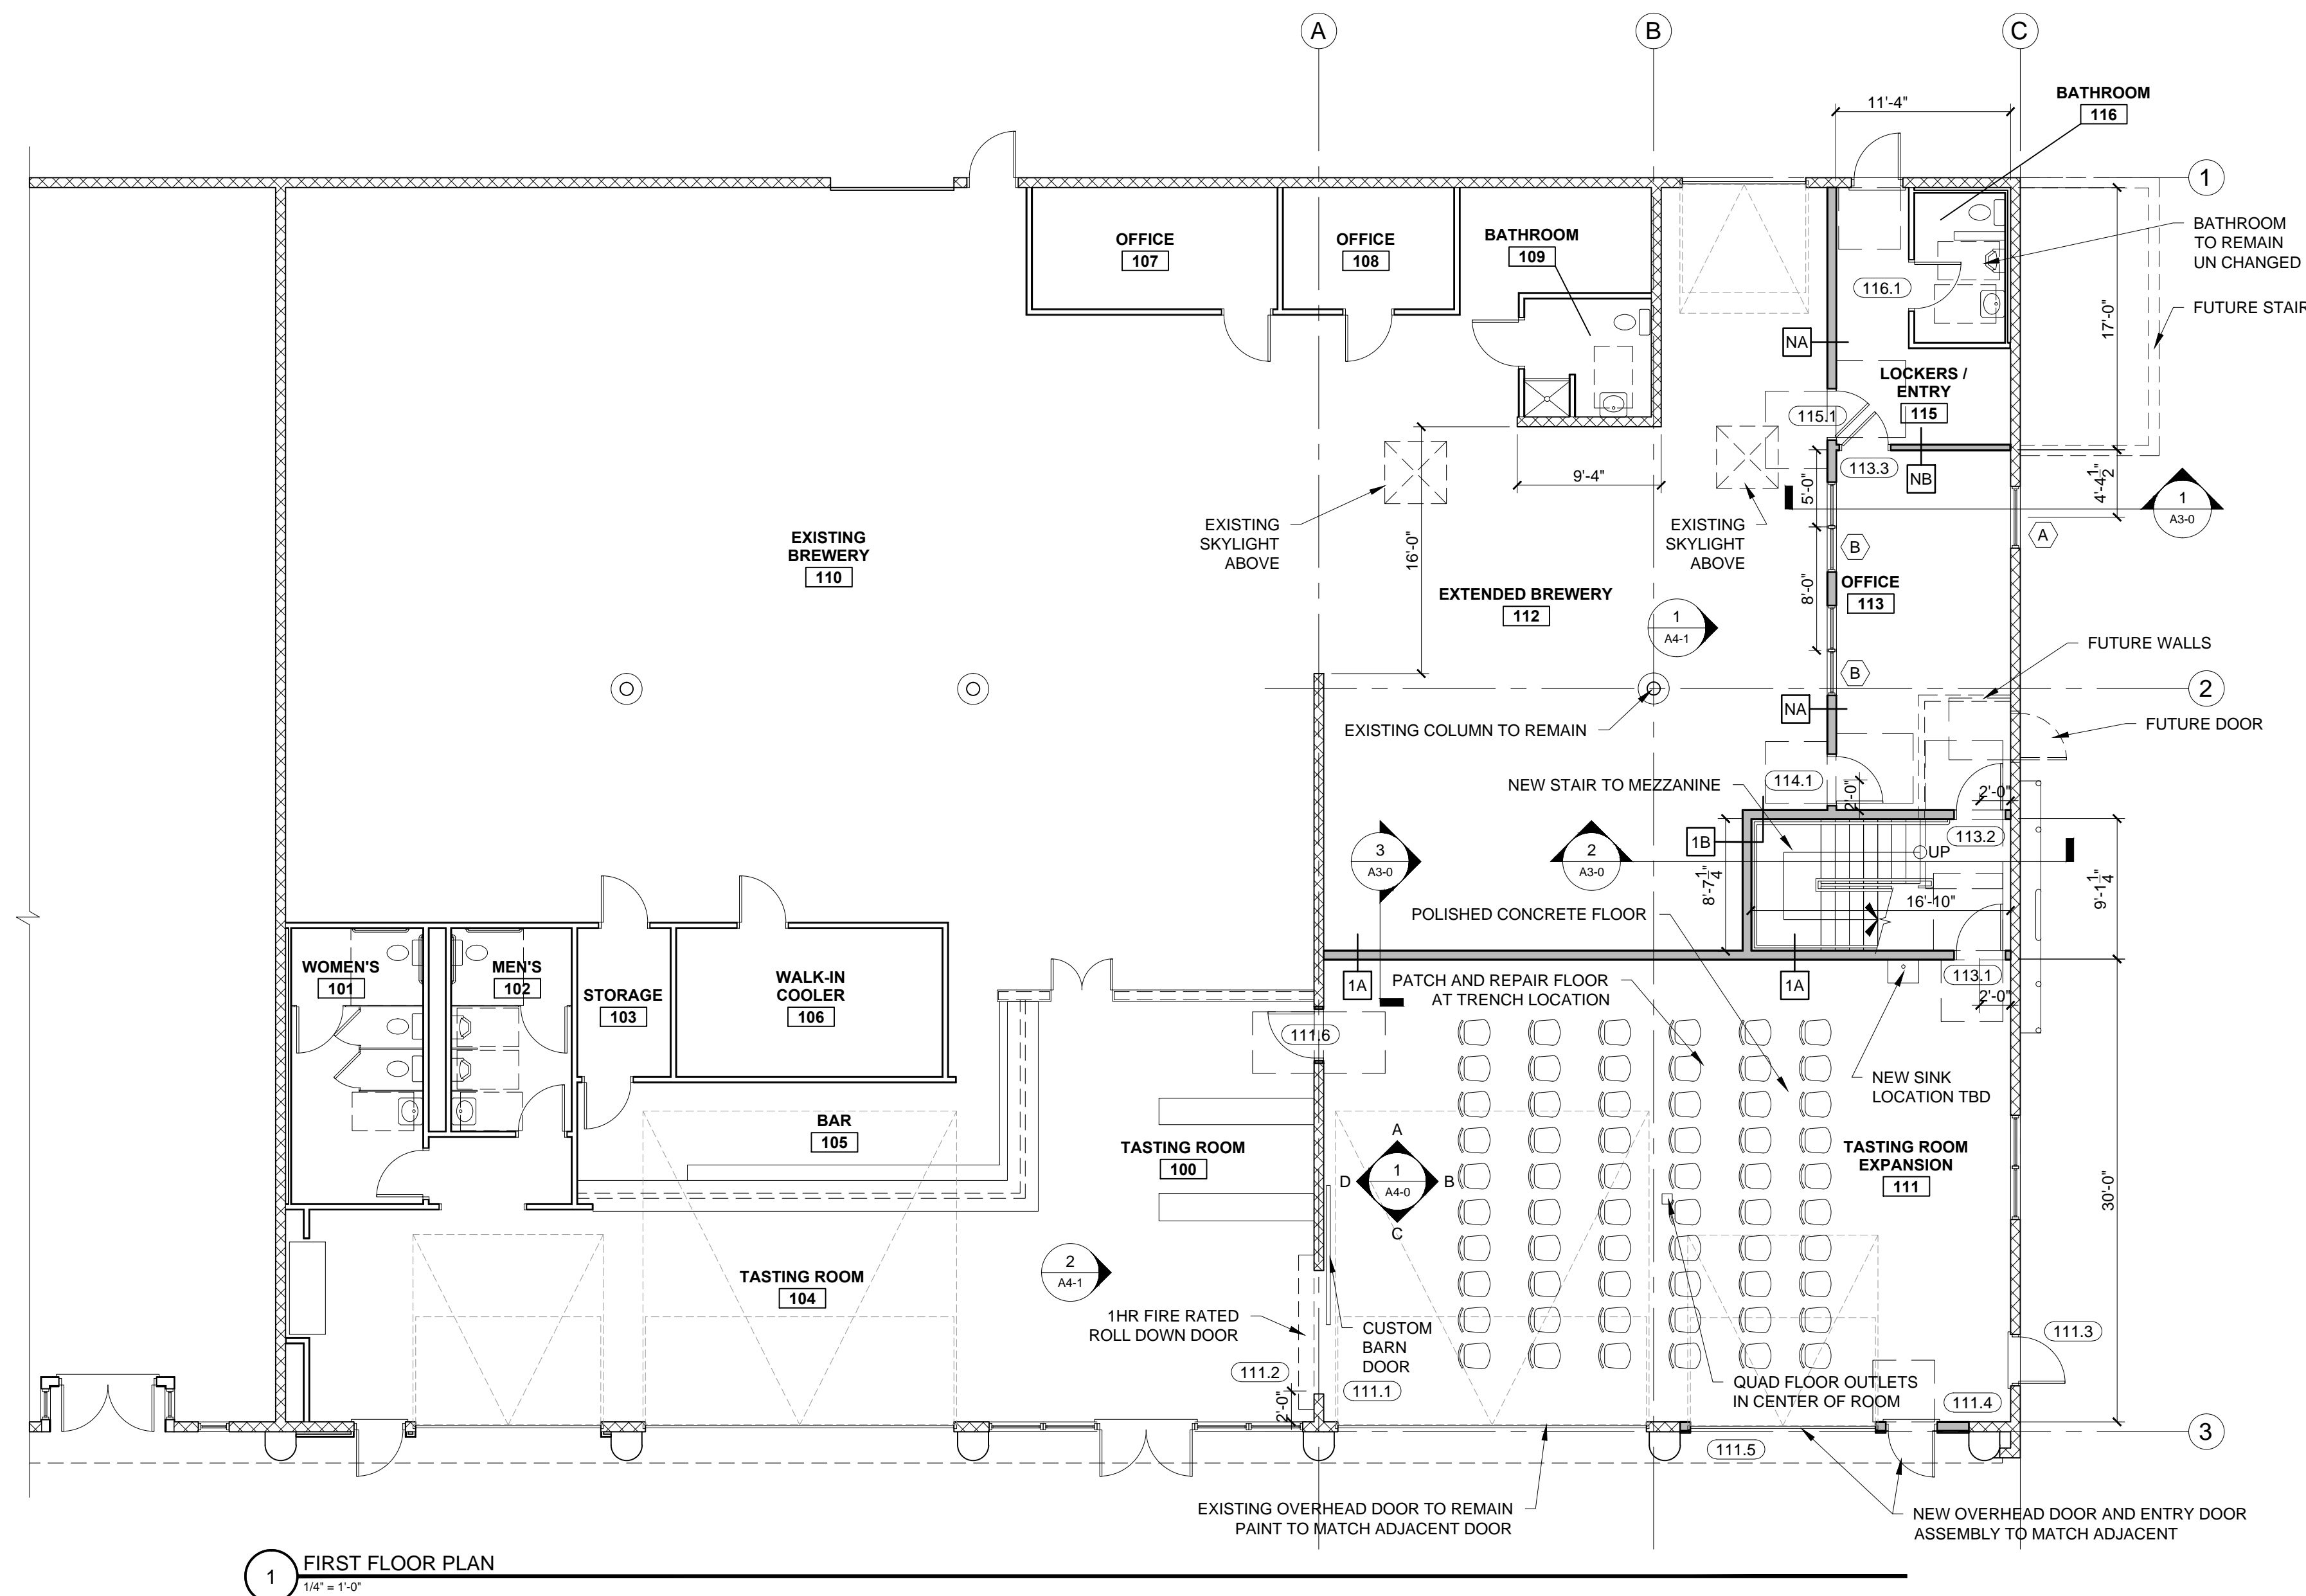

© 2017 RYAN SENATORE ARCHITECTURE

RISING TIDE BREWING - EXPANSION
103 FOX STREET
PORTLAND, MAINE 04101

CONSULTANTS:

REVISIONS:

DATE: MAY 12, 2017

PROJECT No. 1718

DRAWN BY: JPF

CHECKED BY: RJS

SCALE: AS NOTED

SHEET TITLE:

FLOOR PLAN

A1-0

1 FIRST FLOOR PLAN
1/4" = 1'-0"