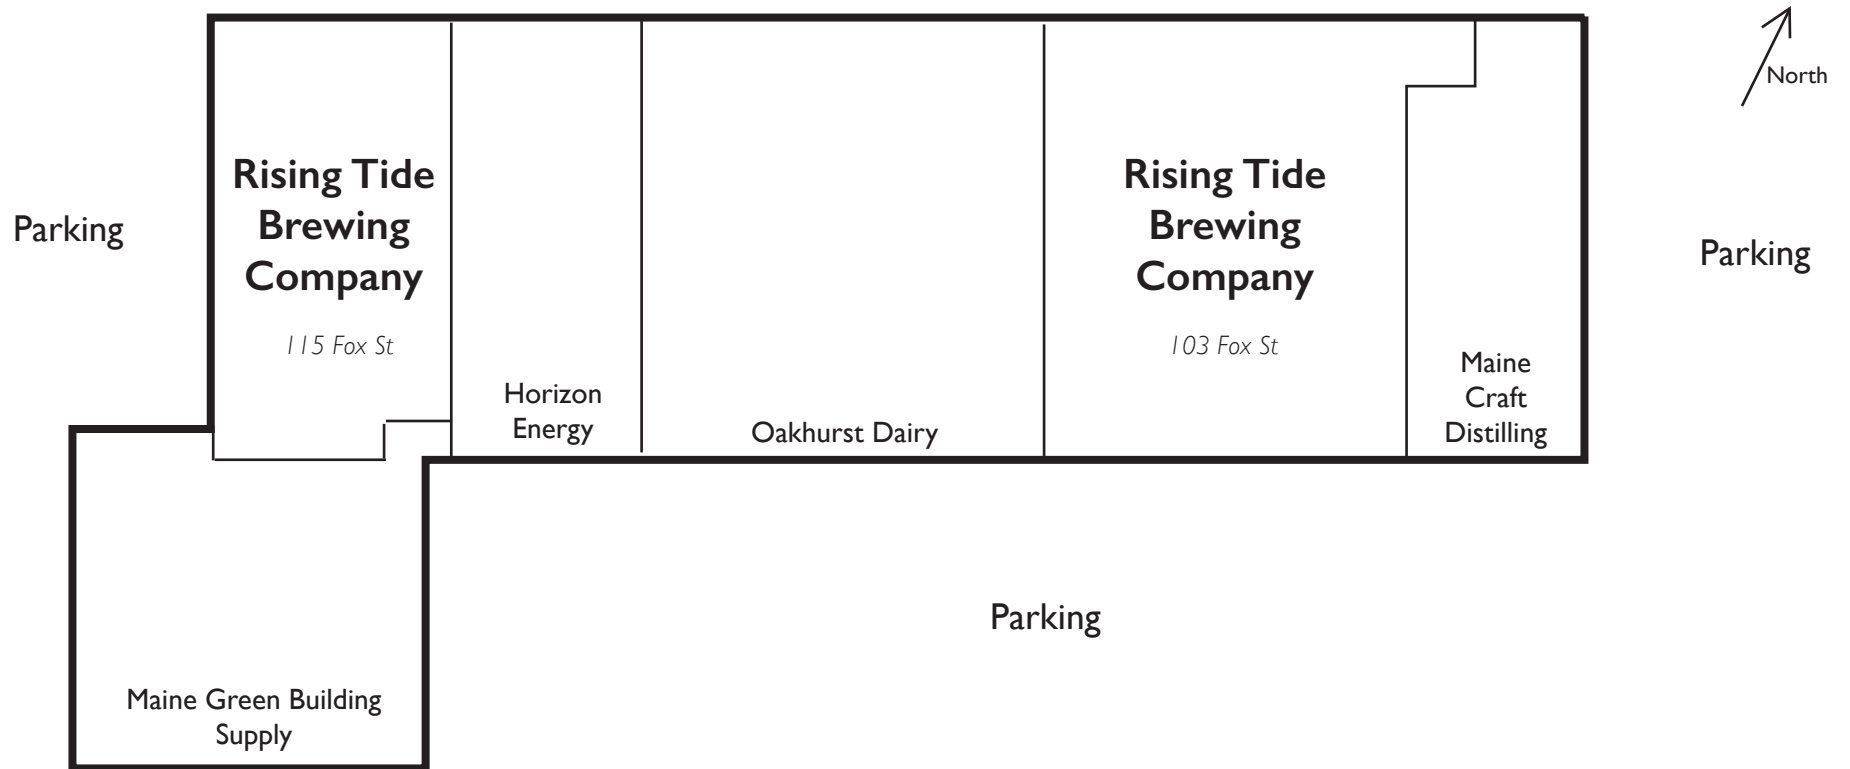

Rising Tide Brewing Company
115 and 103 Fox Street, Portland ME 04101 * 207-370-2337

Building Layout

This plan shows the overall layout of the building containing the demised premises of Rising Tide Brewing Company. Rising Tide's demised spaces are not accessible via any of the adjacent spaces and are completely secured from them.

Unnamed Alley Way

Fox Street
