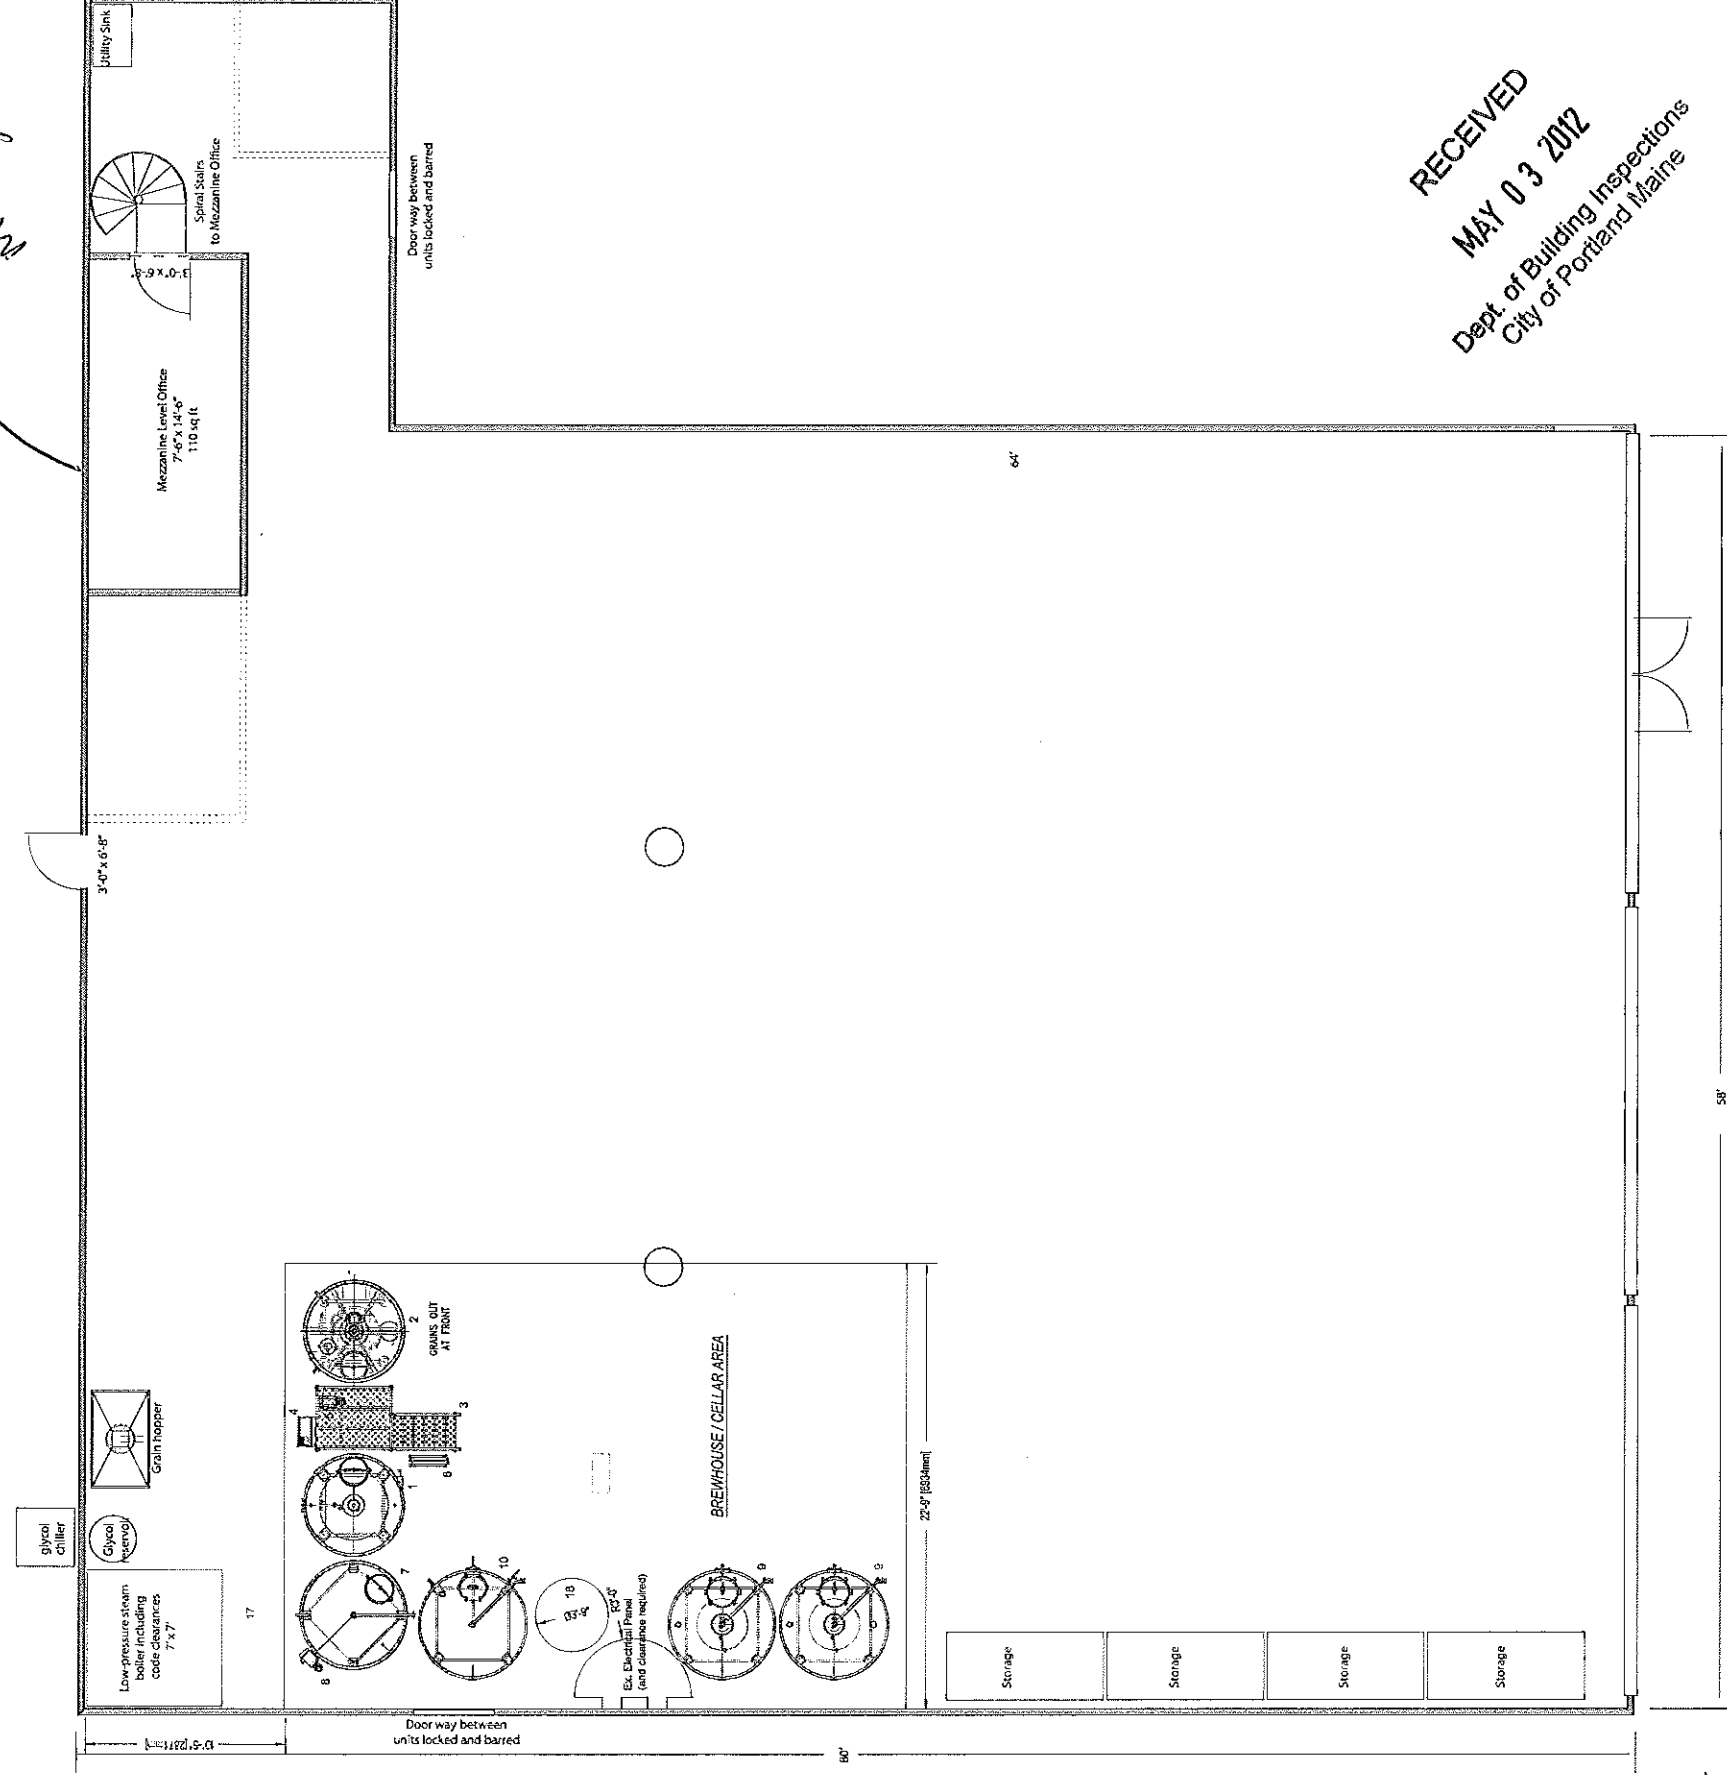

Rising Tide Brewing Company
 103 Fox Street, Portland ME 04101 * 207-370-2337

Brewery Plan—Clarification, Ground Level Overview

Plan showing basic location of brewery equipment, doorways, and existing partitions.

Rising Tide Brewing Company
103 Fox Street, Portland ME 04101 * 207-370-2337

Brewery Plan—Clarification, Mezzanine Level, Overview

Plan showing basic location of brewery equipment, doorways, and existing partitions.

~ 258 sqft
Mezz. not open dk
Sec. 5054 (1)

RECEIVED
MAY 03 2012
Dept. of Building Inspections
City of Portland Maine