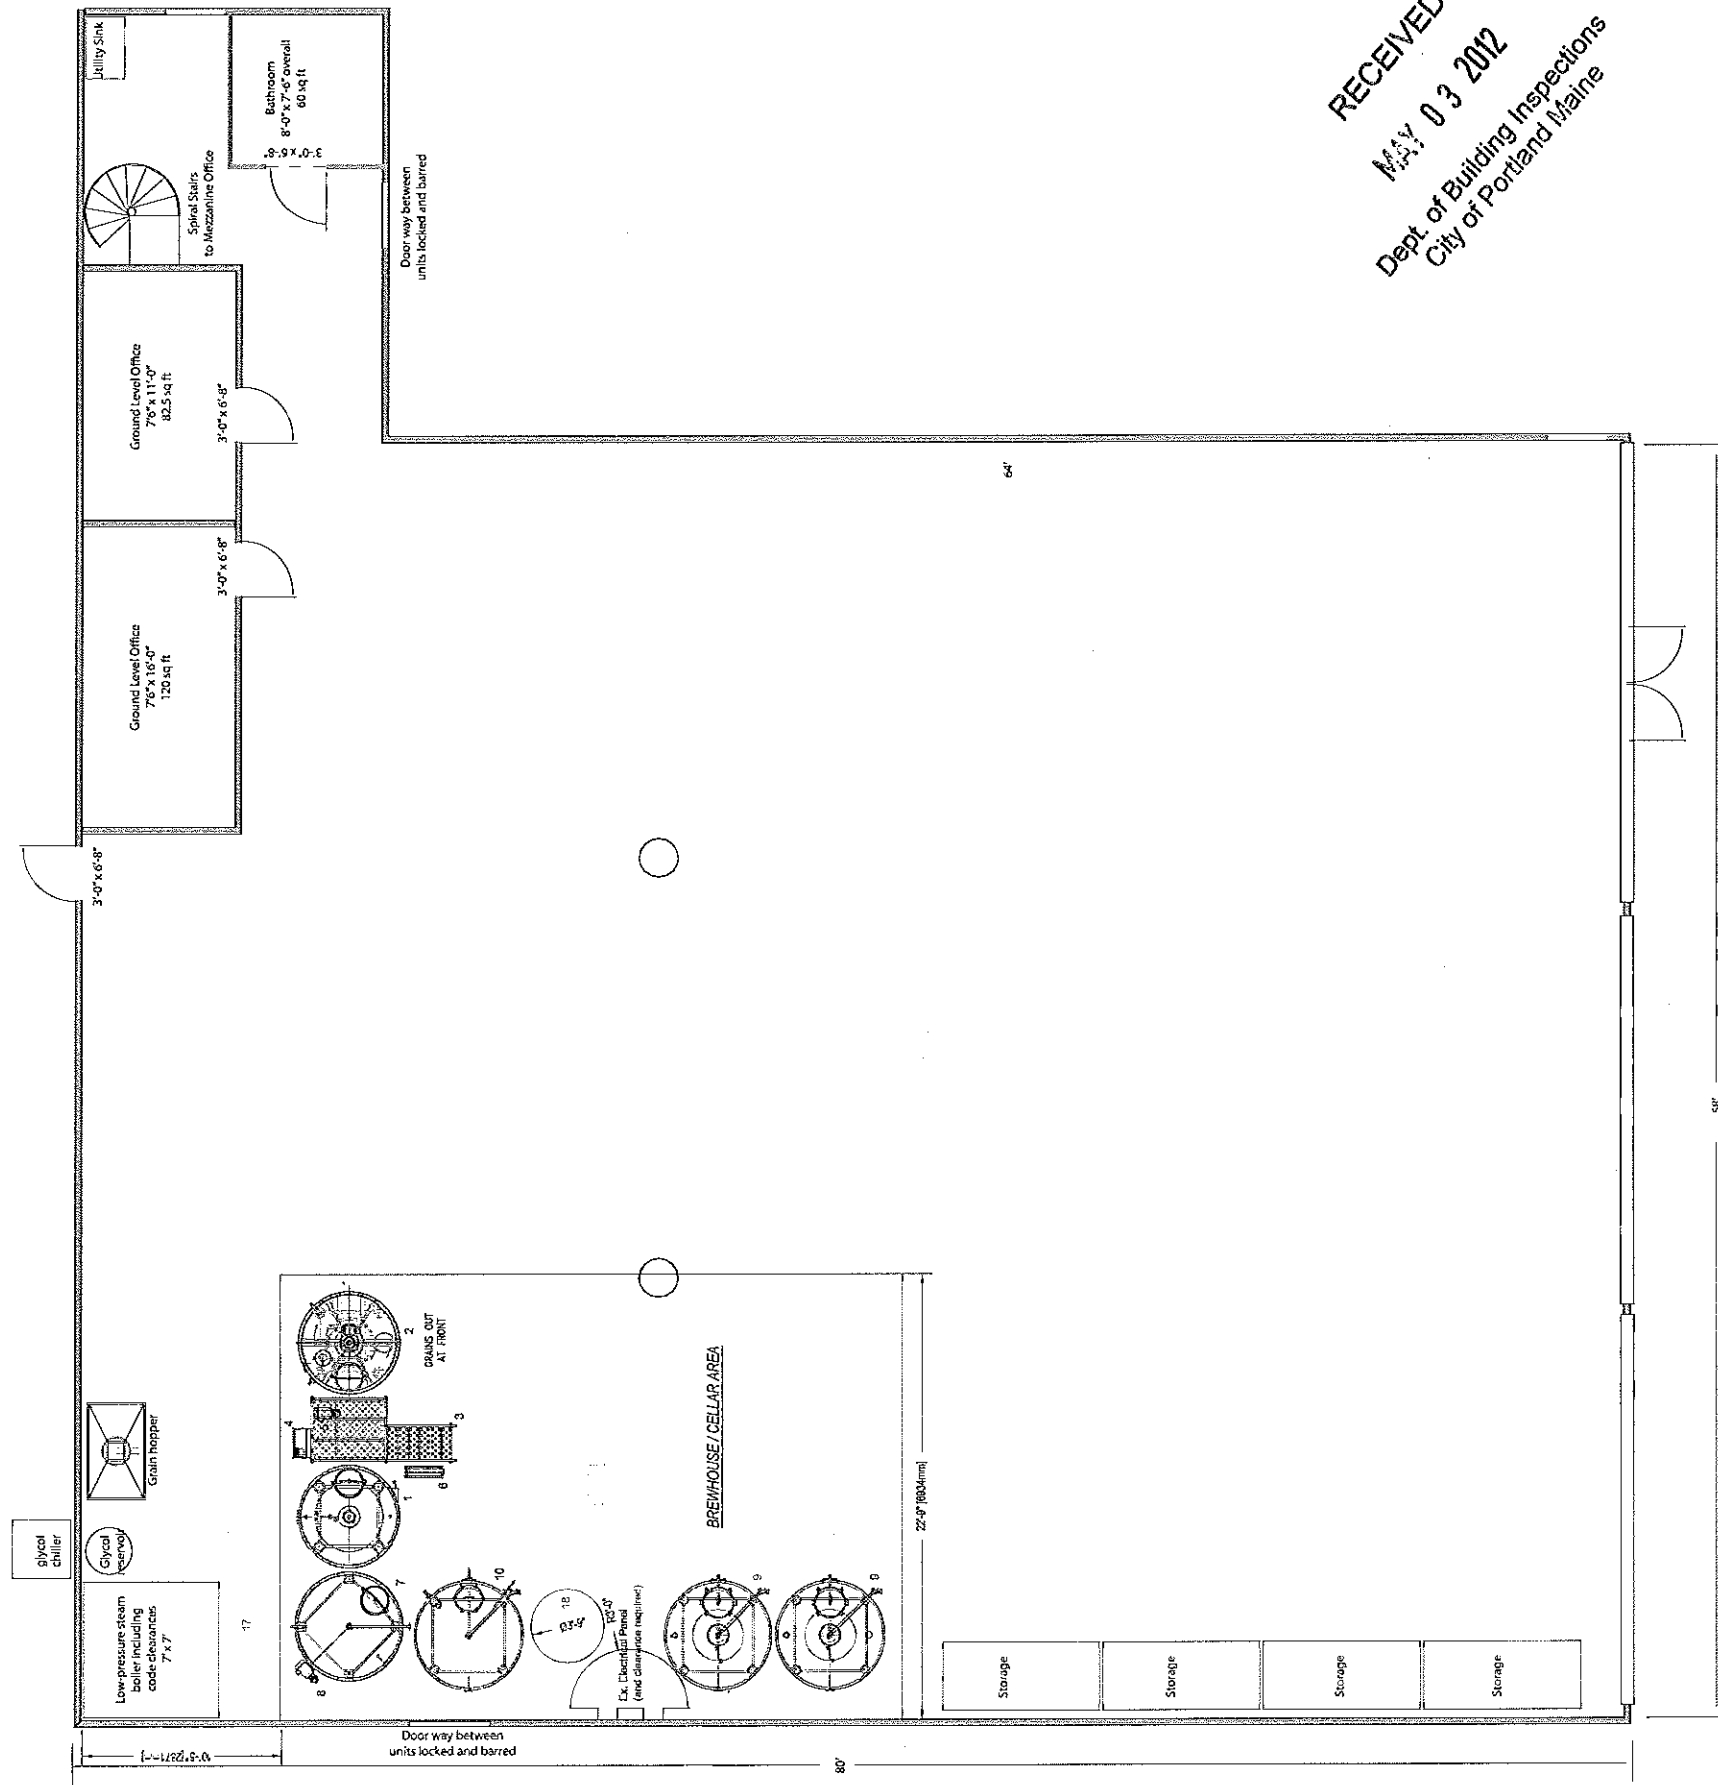

Rising Tide Brewing Company
 103 Fox Street, Portland ME 04101 * 207-370-2337

Brewery Plan—Clarification, Ground Level Overview

Plan showing basic location of brewery equipment, doorways, and existing partitions.

Rising Tide Brewing Company
103 Fox Street, Portland ME 04101 * 207-370-2337

Brewery Plan—Clarification, Mezzanine Level, Overview

Plan showing basic location of brewery equipment, doorways, and existing partitions.

~ 258 sqft
Mezz. not open dk
Sec. 5054 (1)

RECEIVED
MAY 03 2012
Dept. of Building Inspections
City of Portland Maine