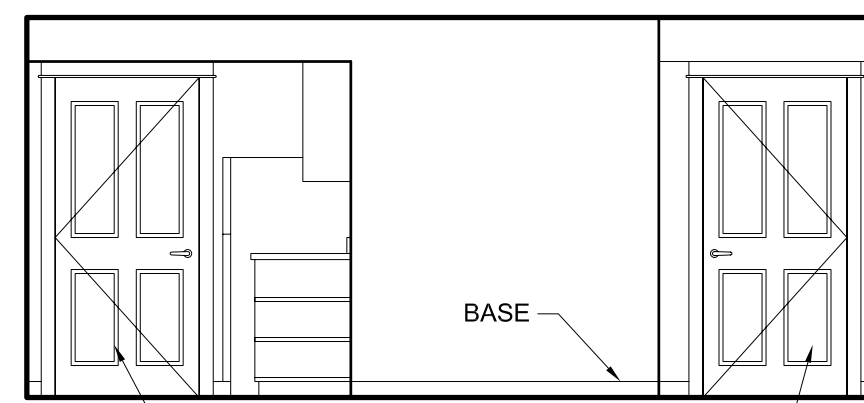

C KITCHEN BEYOND
HALL BEYOND
BASE