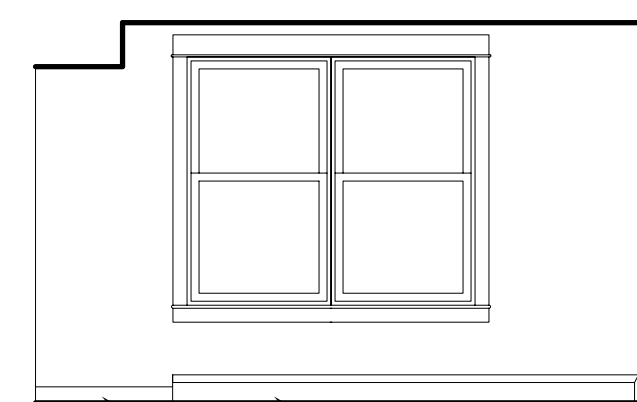

B BASE
BASEBOARD RADIATOR
SEE MECHANICAL DRAWINGS