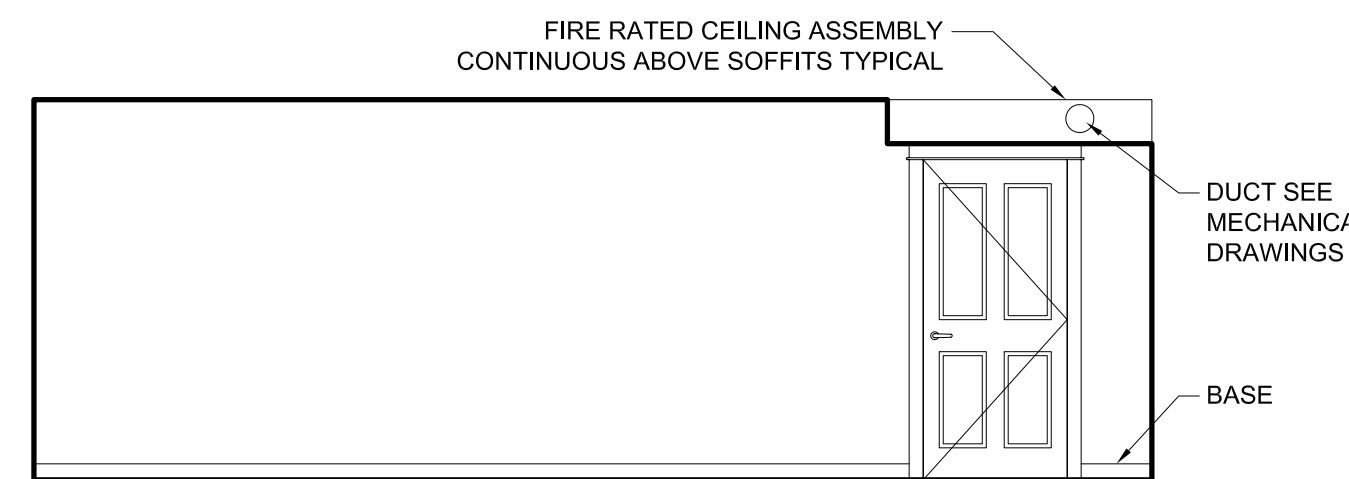

D FIRE RATED CEILING ASSEMBLY
CONTINUOUS ABOVE SOFFITS TYPICAL
DUCT SEE
MECHANICAL
DRAWINGS
BASE

3 TYPICAL LIVING / DINING ROOM (ROOM # 1A2, 1B2, 1C2, 1D2, 1E2)
A4.2 1/4" = 1'-0"

NOTE:
1.) SOME UNITS ARE MIRRORED BUT SIMILAR
2.) BAY PROJECTION AND TRIPLE WINDOW (NOT SHOWN) OCCURS IN UNIT 1C2