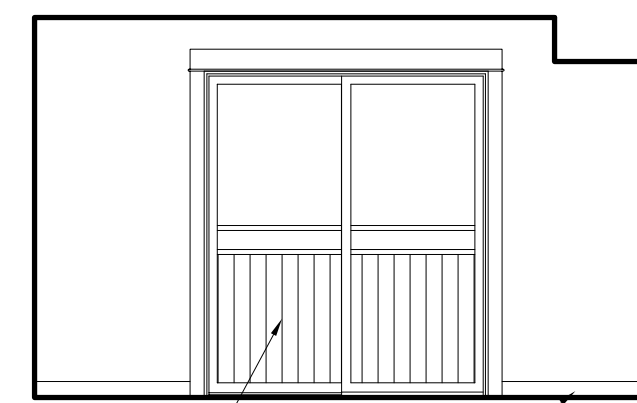

B SLIDING DOOR WITH
EXTERIOR GUARD
BASE