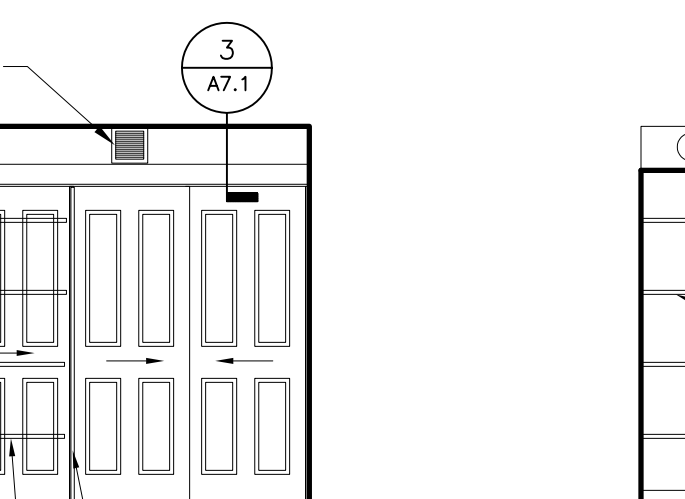

1 TYPICAL BEDROOM (ROOM # 1A5, 1B5, 1C5, 1D5, 1E5, 2A5, 2B5, 2C5, 2D5, 2E5, 3A5, 3B5, 3C5, 3D5, 3E5, 4A5, 4B5, 4C5, 4D5, 4E5)
A4.2 1/4" = 1'-0"

NOTE: SOME UNITS ARE MIRRORED BUT SIMILAR