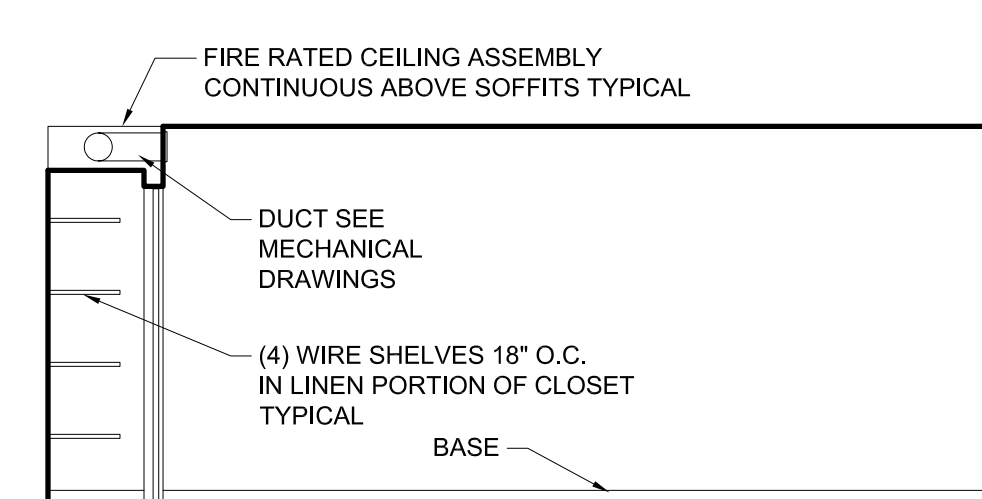

2 TYPICAL LIVING / DINING ROOM WITH SLIDING DOOR (ROOM # 2A2, 2B2, 2C2, 2D2, 2E2, 3A2, 3B2, 3C2, 3D2, 3E2, 4A2, 4B2, 4C2, 4D2, 4E2)
A4.2 1/4" = 1'-0"

NOTE:
1.) SOME UNITS ARE MIRRORED BUT SIMILAR
2.) BAY PROJECTION AND TRIPLE WINDOW AS SHOWN OCCURS IN UNIT 2C2

C BASEBOARD RADIATOR
SEE MECHANICAL DRAWINGS