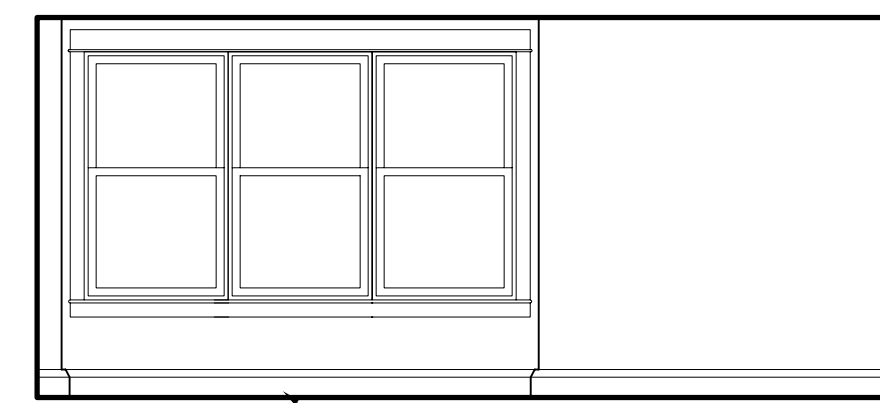

A BASEBOARD RADIATOR
SEE MECHANICAL DRAWINGS