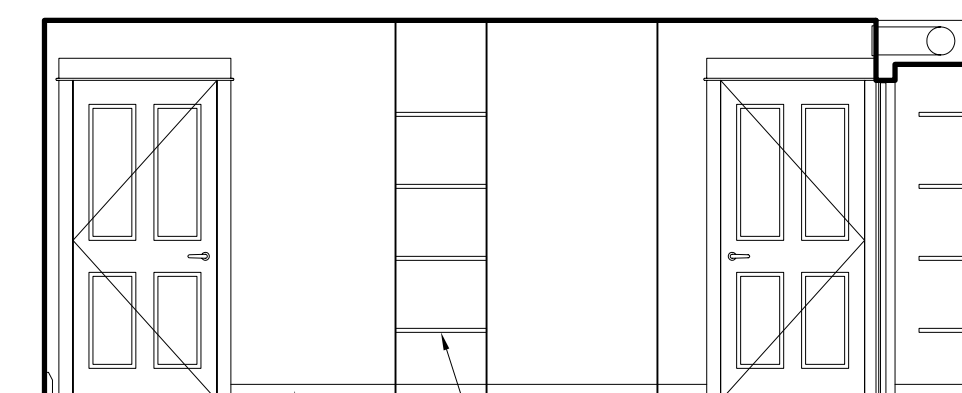

D BASE
ALCOVE WITH (4) WIRE SHELVES
18" O.C. TYPICAL