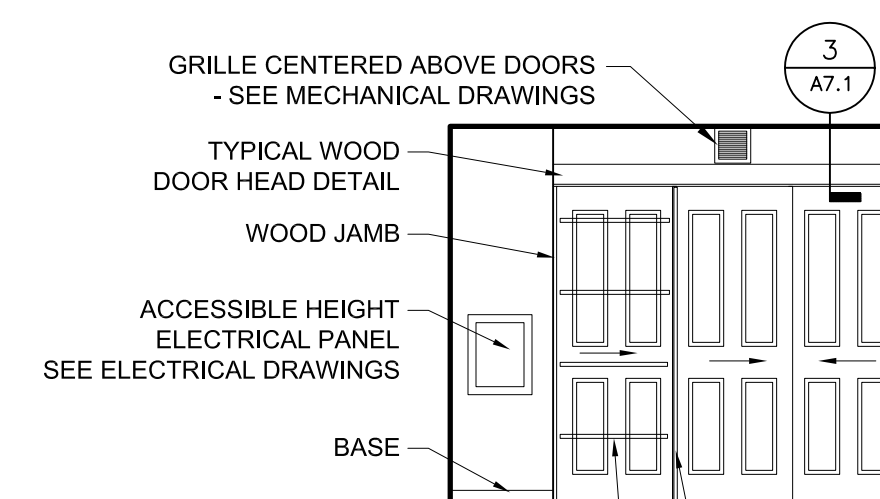

2 TYPICAL LIVING / DINING ROOM WITH SLIDING DOOR (ROOM # 2A2, 2B2, 2C2, 2D2, 2E2, 3A2, 3B2, 3C2, 3D2, 3E2, 4A2, 4B2, 4C2, 4D2, 4E2)
A4.2 1/4" = 1'-0"

NOTE:
1.) SOME UNITS ARE MIRRORED BUT SIMILAR
2.) BAY PROJECTION AND TRIPLE WINDOW AS SHOWN OCCURS IN UNIT 2C2

C BASEBOARD RADIATOR
SEE MECHANICAL DRAWINGS