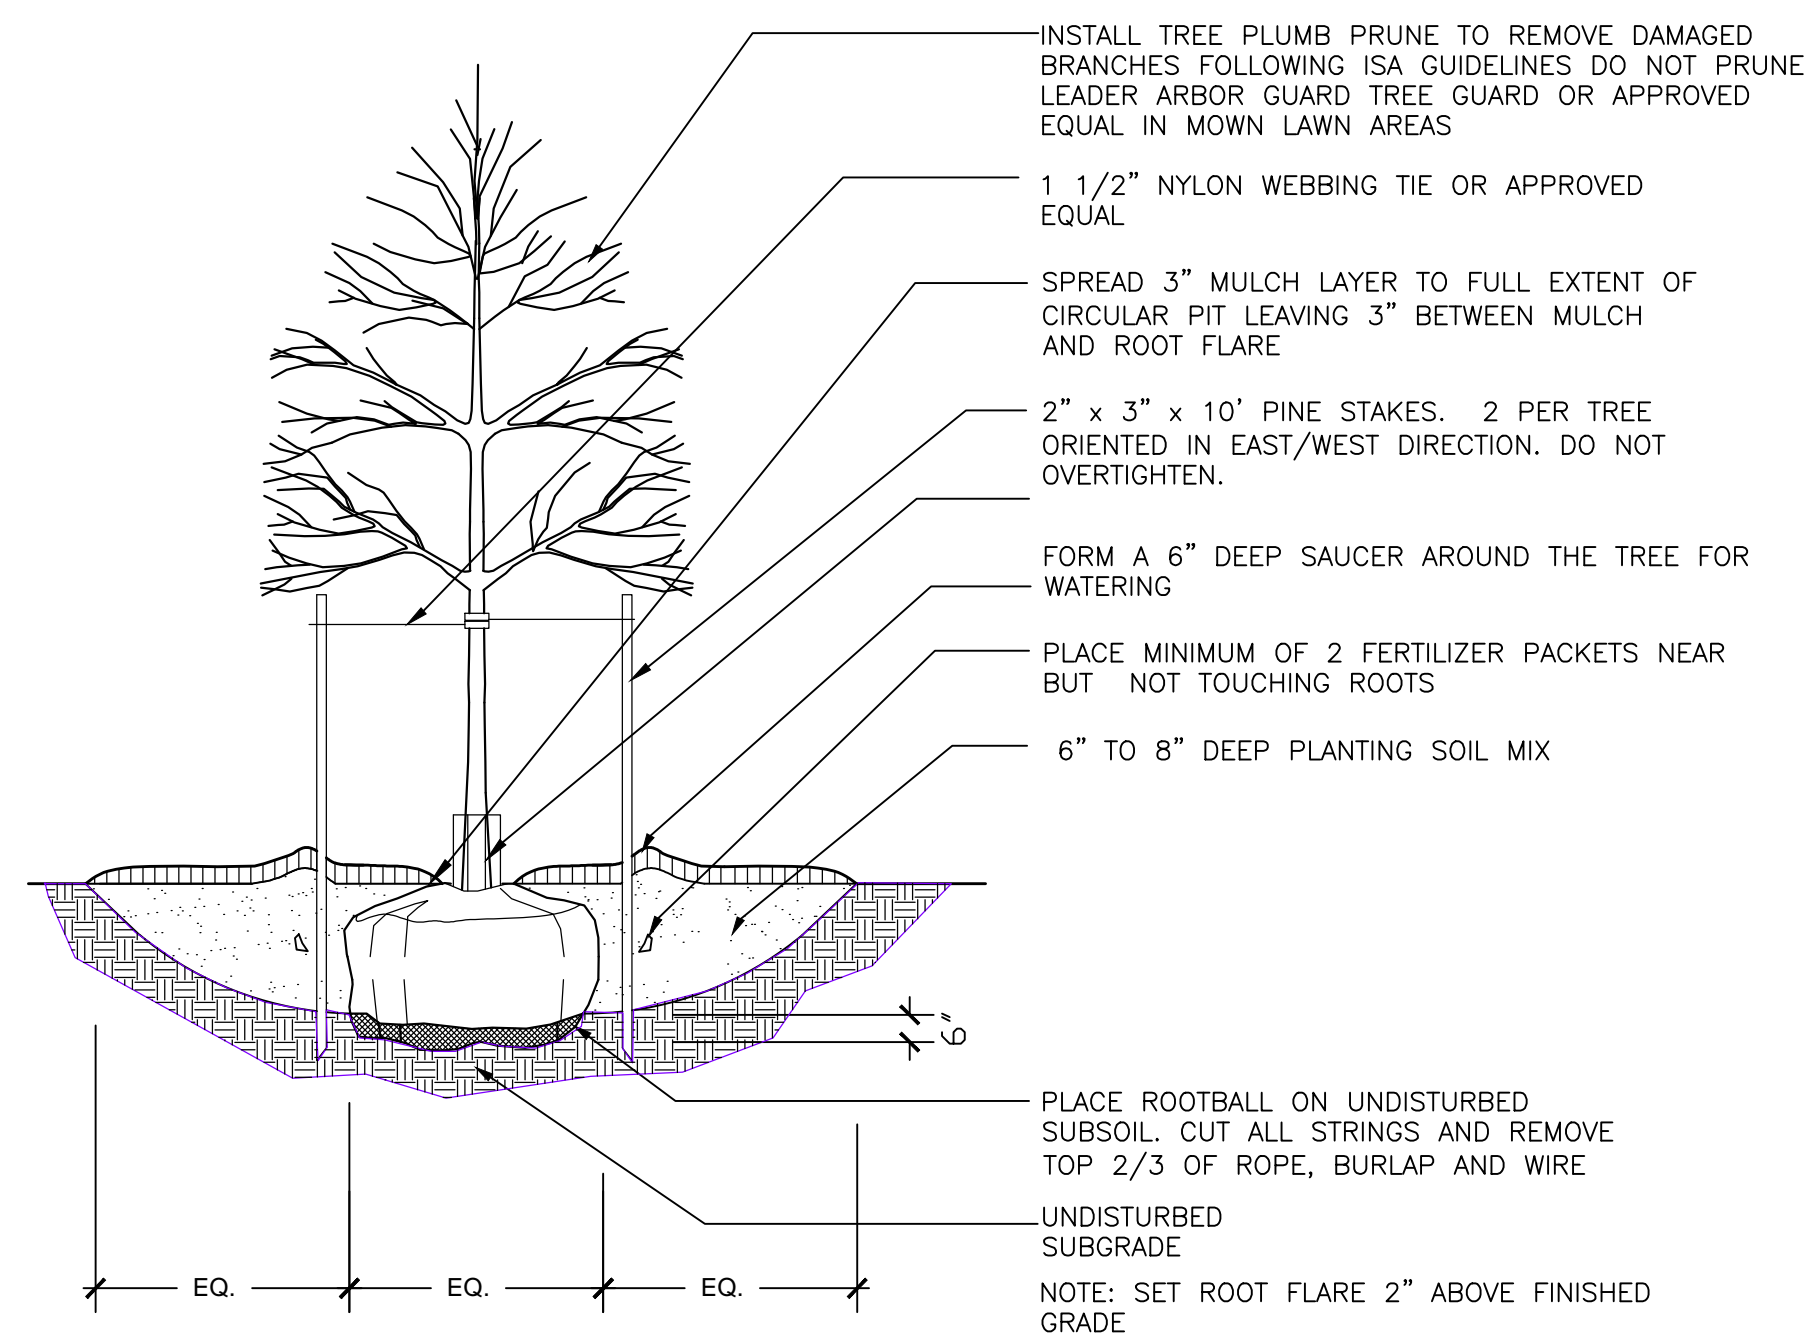

1 SEEDED OR SODDED LAWN
SCALE: 1"=1'-0"

2 SHRUB PLANTING
SCALE: 3/4"=1'-0"

3 ORNAMENTAL GRASS / PERENNIAL PLANTING
SCALE: 1"=1'-0"

4 TREE IN LAWN OR ESPLANADE
SCALE: 1"=1'-0"

5 TREE PROTECTION
SCALE: 1"=1'-0"

6 ORNAMENTAL RAIN GARDEN
SCALE: 3/4"=1'-0"