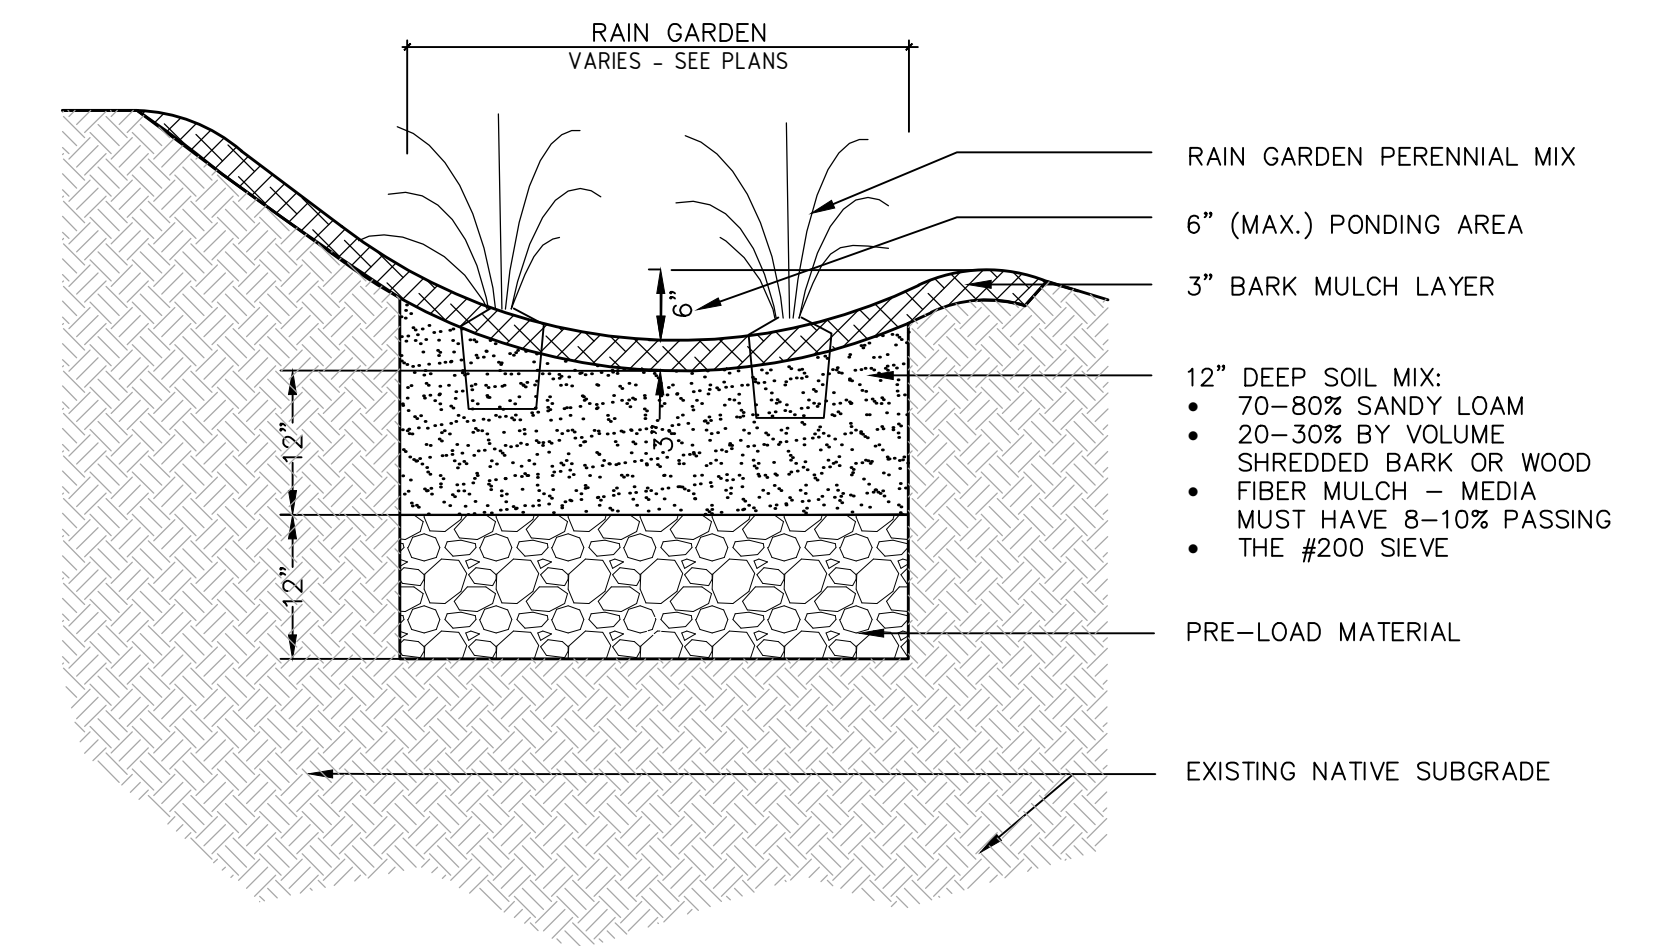

1 SEEDED OR SODDED LAWN
SCALE: 1"=1'-0"

2 SHRUB PLANTING
SCALE: 3/4"=1'-0"

3 ORNAMENTAL GRASS / PERENNIAL PLANTING
SCALE: 1"=1'-0"

4 TREE IN LAWN OR ESPLANADE
SCALE: 1"=1'-0"

5 TREE PROTECTION
SCALE: 1"=1'-0"

6 ORNAMENTAL RAIN GARDEN
SCALE: 3/4"=1'-0"