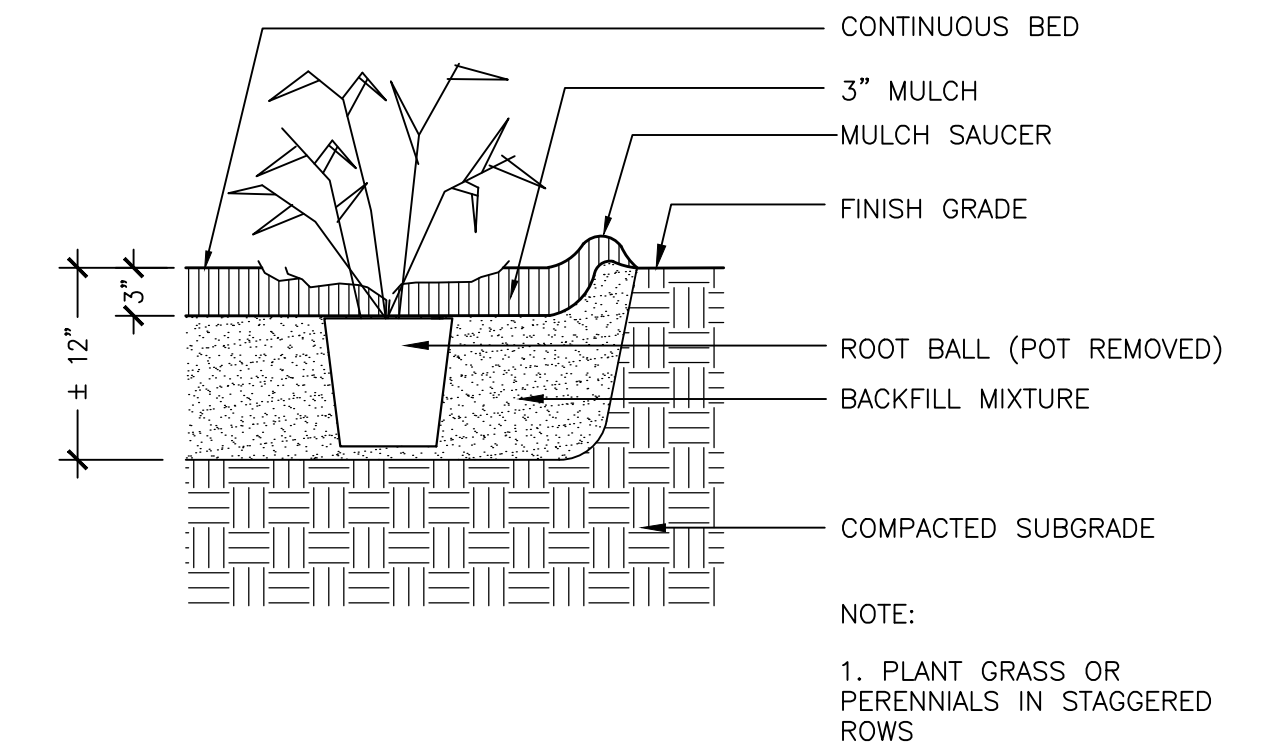

1 SEEDED OR SODDED LAWN
SCALE: 1"=1'-0"

2 SHRUB PLANTING
SCALE: 3/4"=1'-0"

3 ORNAMENTAL GRASS / PERENNIAL PLANTING
SCALE: 1"=1'-0"

4 TREE IN LAWN OR ESPLANADE
SCALE: 1"=1'-0"

5 TREE PROTECTION
SCALE: 1"=1'-0"

6 ORNAMENTAL RAIN GARDEN
SCALE: 3/4"=1'-0"