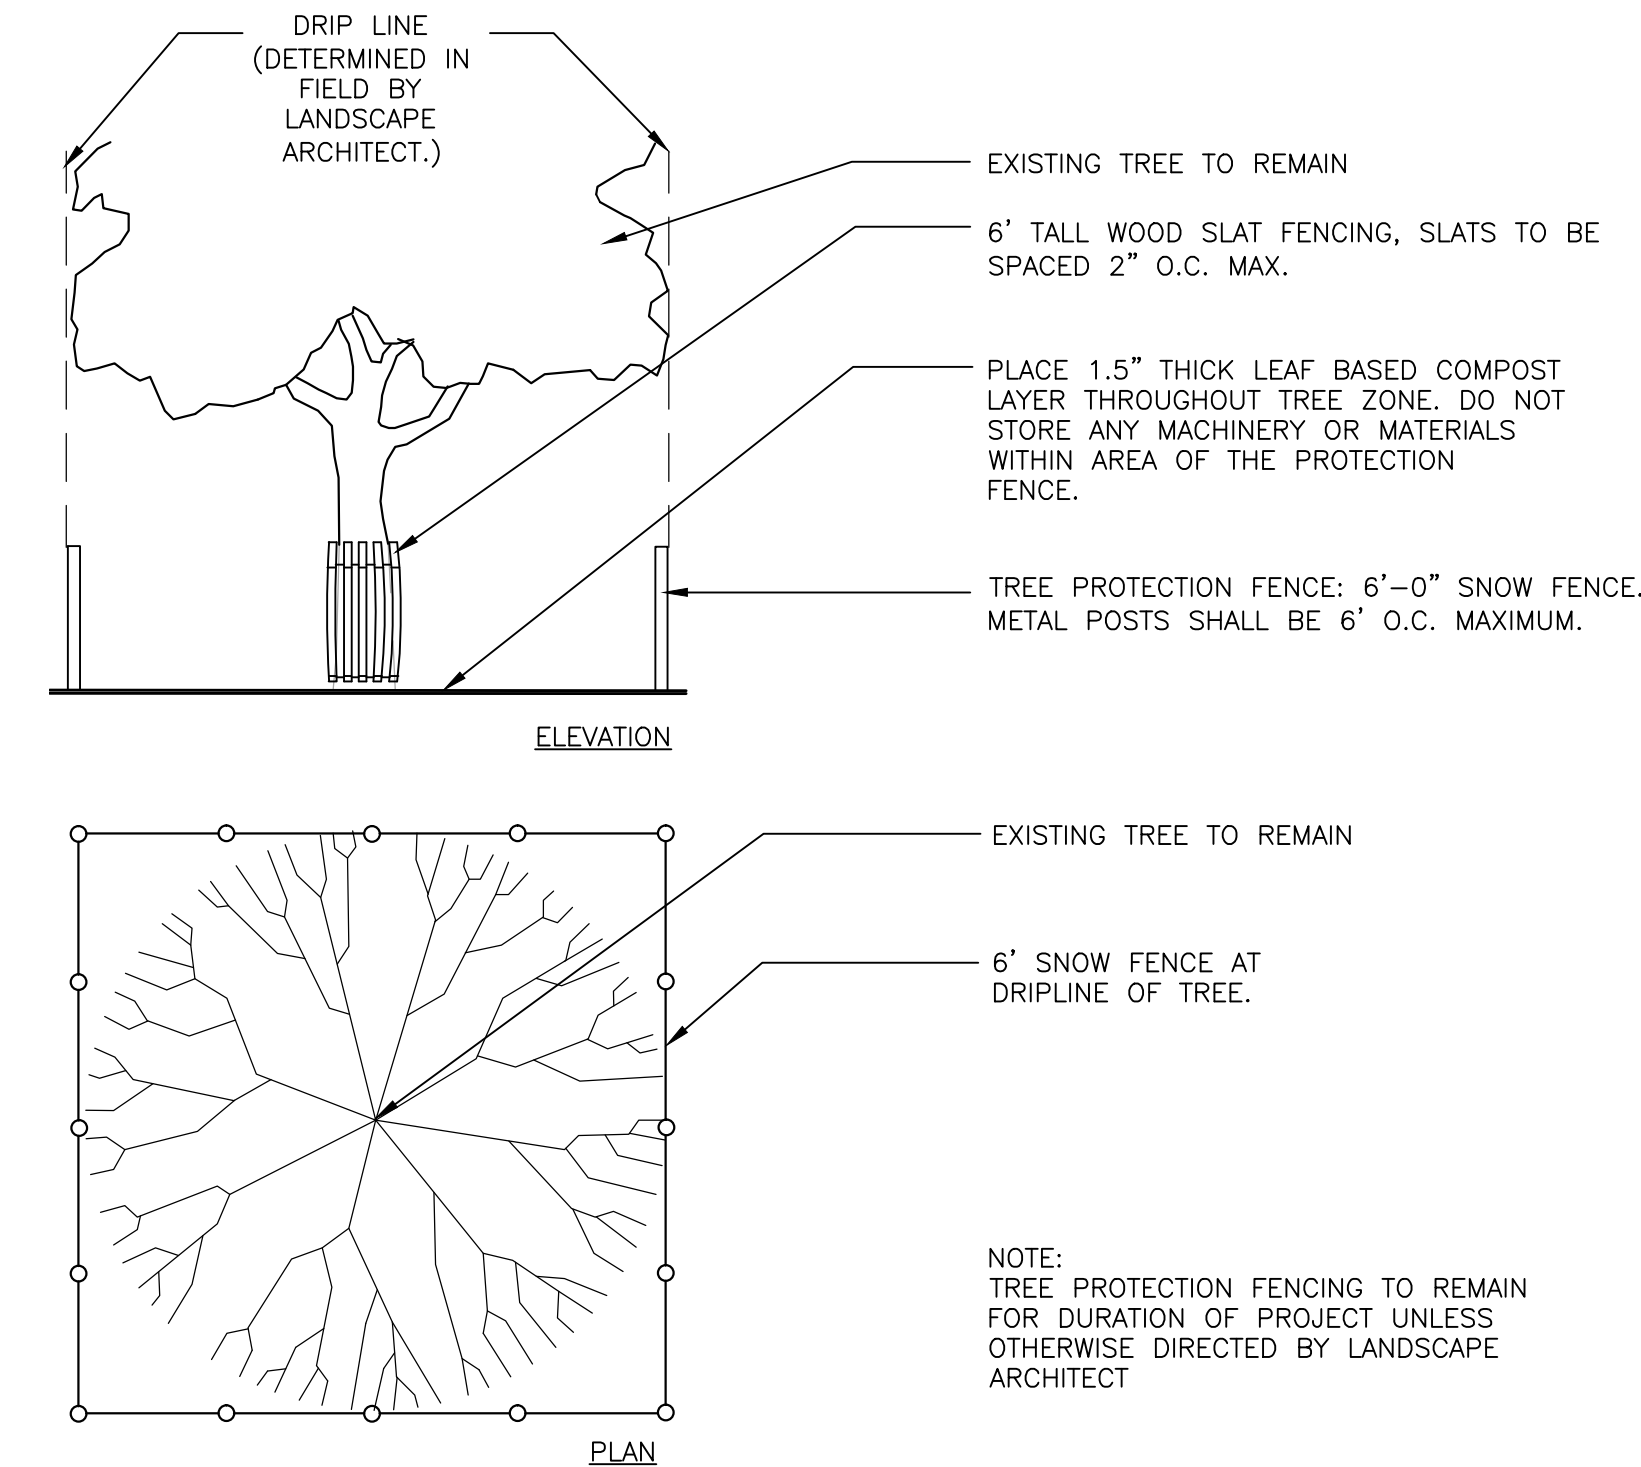

1 SEEDED OR SODDED LAWN
SCALE: 1"=1'-0"

2 SHRUB PLANTING
SCALE: 3/4"=1'-0"

3 ORNAMENTAL GRASS / PERENNIAL PLANTING
SCALE: 1"=1'-0"

4 TREE IN LAWN OR ESPLANADE
SCALE: 1"=1'-0"

5 TREE PROTECTION
SCALE: 1"=1'-0"

6 ORNAMENTAL RAIN GARDEN
SCALE: 3/4"=1'-0"