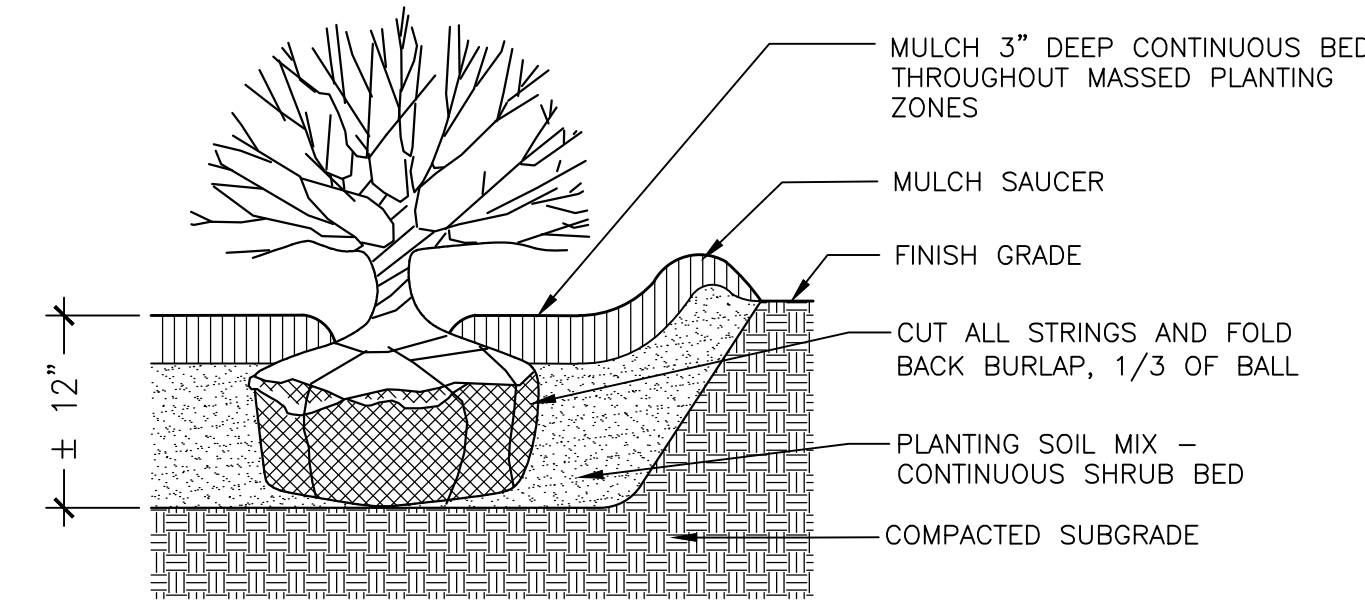

1 SEEDED OR SODDED LAWN
SCALE: 1"=1'-0"

2 SHRUB PLANTING
SCALE: 3/4"=1'-0"

3 ORNAMENTAL GRASS / PERENNIAL PLANTING
SCALE: 1"=1'-0"

4 TREE IN LAWN OR ESPLANADE
SCALE: 1"=1'-0"

5 TREE PROTECTION
SCALE: 1"=1'-0"

6 ORNAMENTAL RAIN GARDEN
SCALE: 3/4"=1'-0"