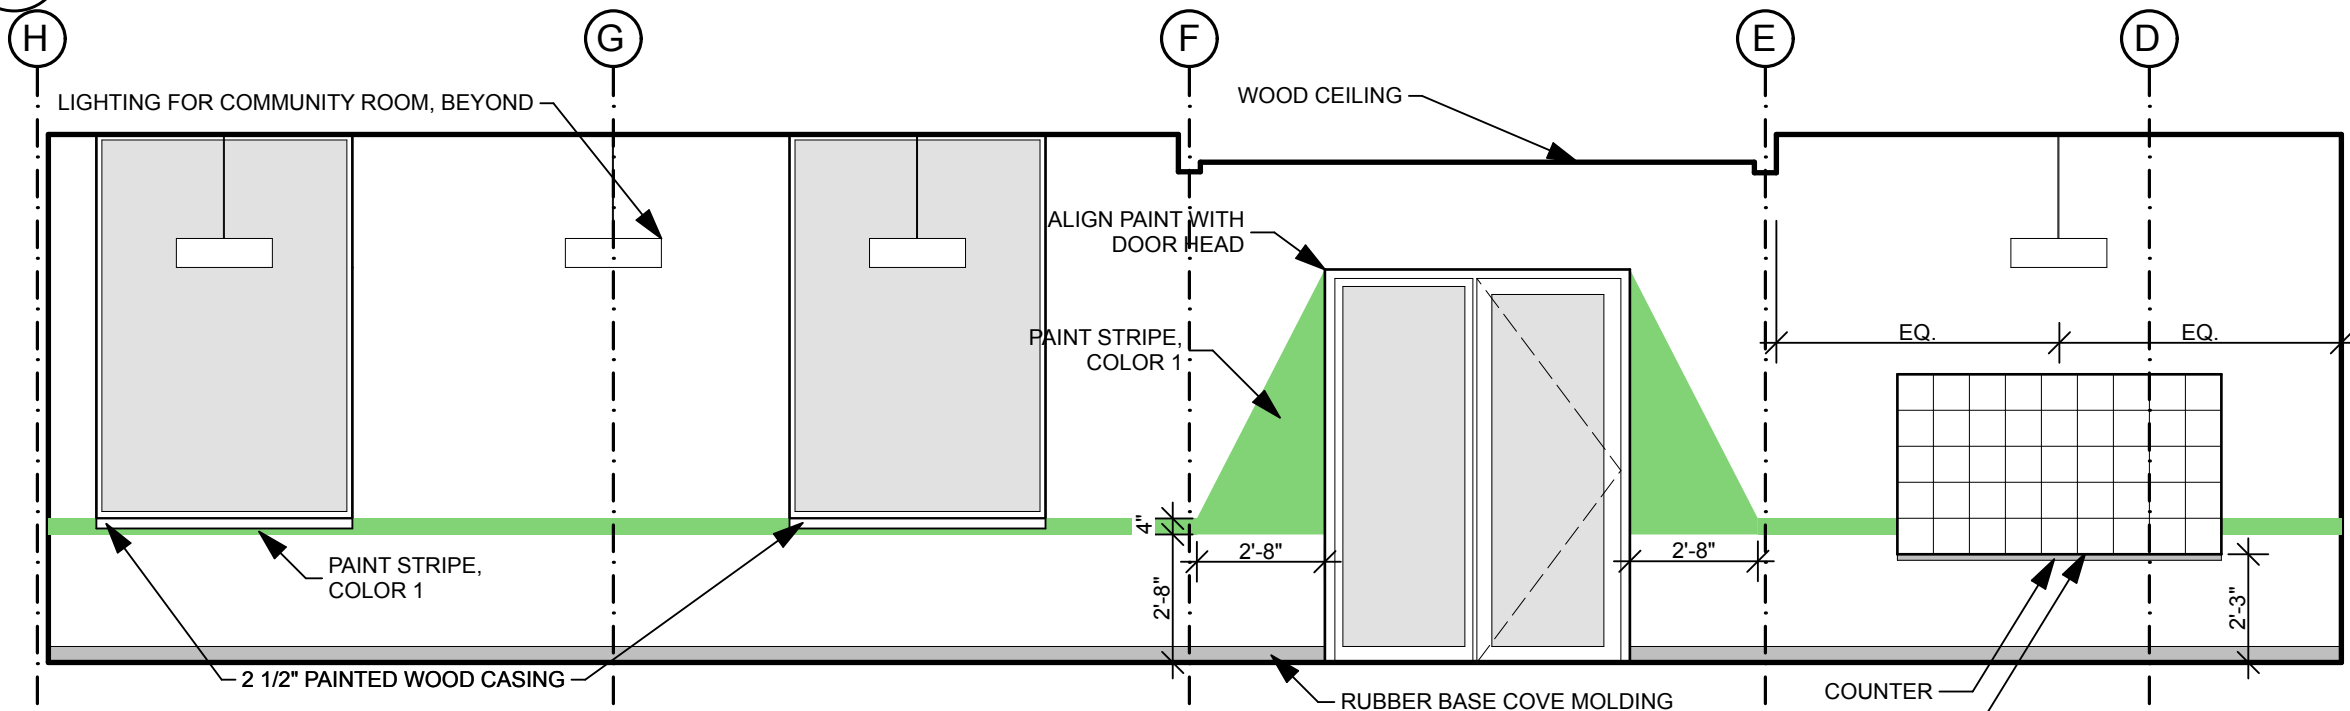

5 LOBBY AND COMMUNITY ROOM SE
SCALE: 1/2" = 1'-0"

4 LOBBY SW
SCALE: 1/2" = 1'-0"

INTERIOR COLORS KEYNOTE	
	BASE COLOR: BENJAMIN MOORE, DECORATORS WHITE, PM-3
	COLOR 1 (INTERIOR): BENJAMIN MOORE, APPLE LIME COCKTAIL, #420
	COLOR 4 (INTERIOR): BENJAMIN MOORE, ROCKY MOUNTAIN SKY, #2066-40

3 LOBBY AND COMMUNITY ROOM NW
SCALE: 1/4" = 1'-0"

2 LOBBY NE
SCALE: 1/4" = 1'-0"

1 COMMUNITY ROOM SW
SCALE: 1/4" = 1'-0"