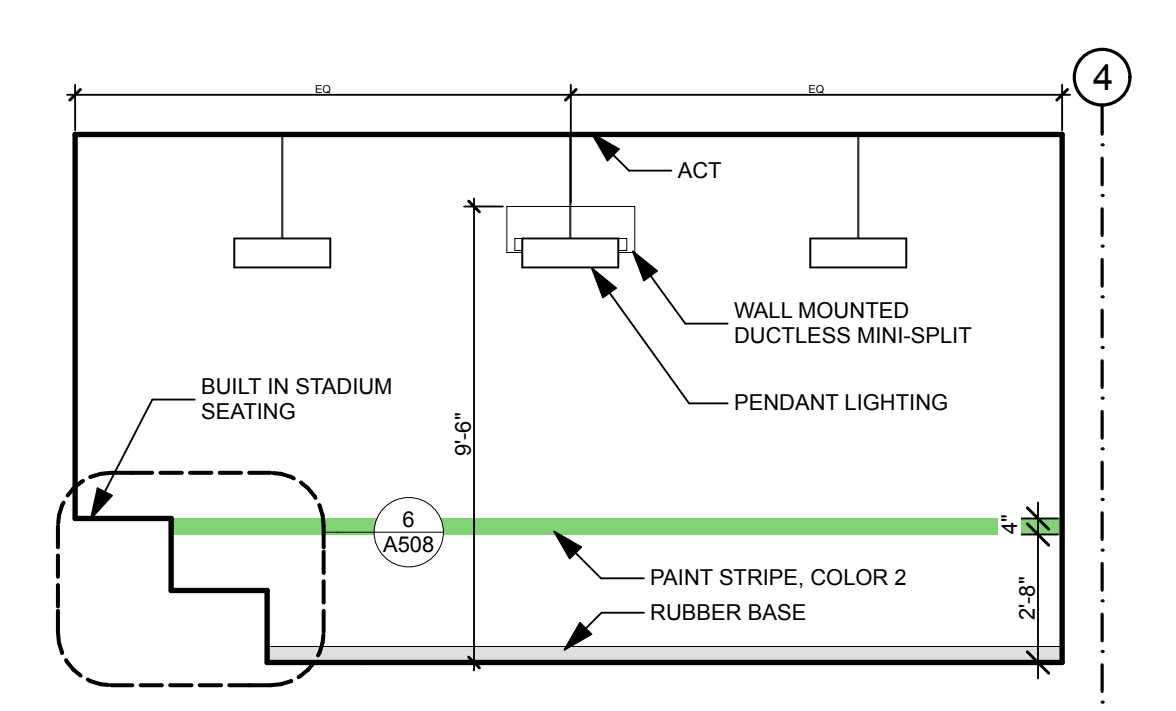

5 LOBBY AND COMMUNITY ROOM SE
SCALE: 1/2" = 1'-0"

4 LOBBY SW
SCALE: 1/2" = 1'-0"

INTERIOR COLORS KEYNOTE	
	BASE COLOR: BENJAMIN MOORE, DECORATORS WHITE, PM-3
	COLOR 1 (INTERIOR): BENJAMIN MOORE, APPLE LIME COCKTAIL, #420
	COLOR 4 (INTERIOR): BENJAMIN MOORE, ROCKY MOUNTAIN SKY, #2066-40

3 LOBBY AND COMMUNITY ROOM NW
SCALE: 1/4" = 1'-0"

2 LOBBY NE
SCALE: 1/4" = 1'-0"

1 COMMUNITY ROOM SW
SCALE: 1/4" = 1'-0"