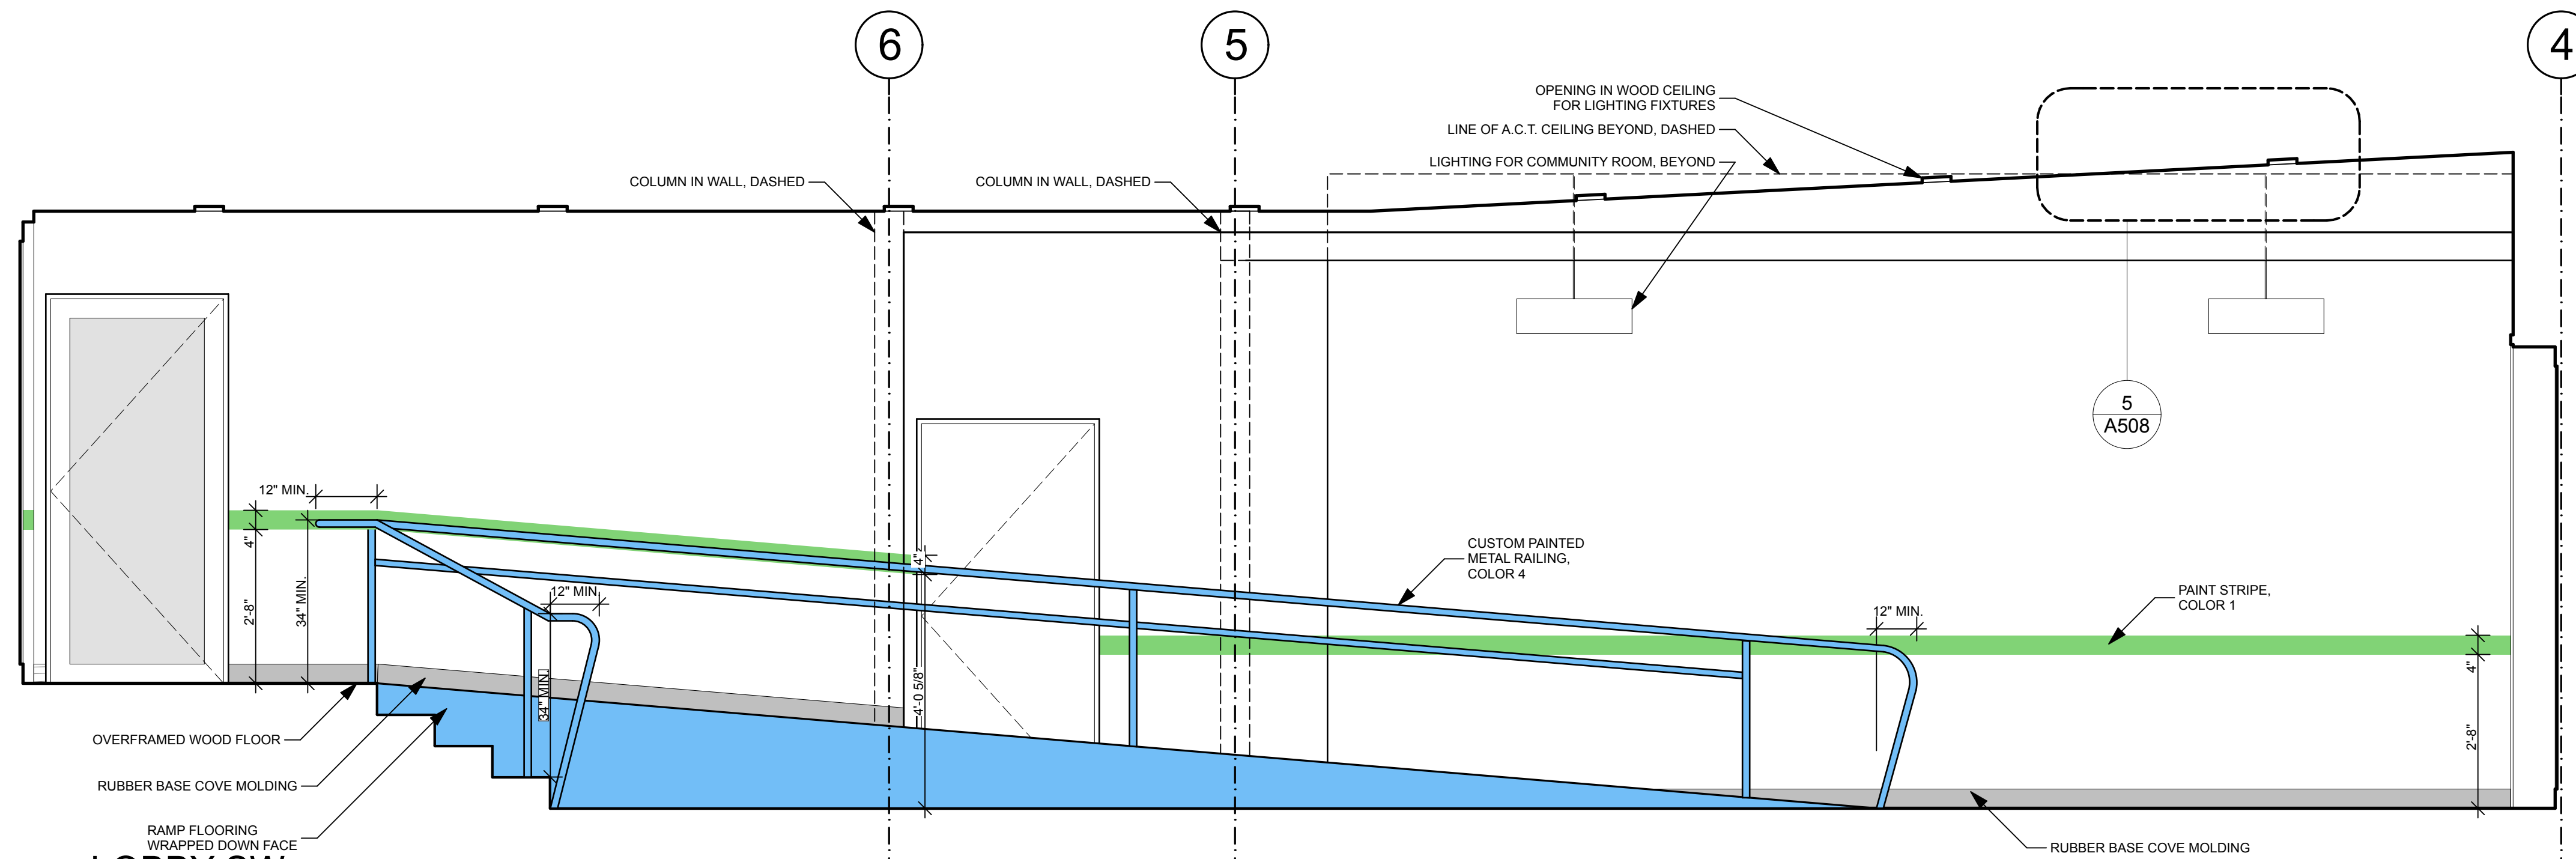

5 LOBBY AND COMMUNITY ROOM SE
SCALE: 1/2" = 1'-0"

4 LOBBY SW
SCALE: 1/2" = 1'-0"

INTERIOR COLORS KEYNOTE	
	BASE COLOR: BENJAMIN MOORE, DECORATORS WHITE, PM-3
	COLOR 1 (INTERIOR): BENJAMIN MOORE, APPLE LIME COCKTAIL, #420
	COLOR 4 (INTERIOR): BENJAMIN MOORE, ROCKY MOUNTAIN SKY, #2066-40

3 LOBBY AND COMMUNITY ROOM NW
SCALE: 1/4" = 1'-0"

2 LOBBY NE
SCALE: 1/4" = 1'-0"

1 COMMUNITY ROOM SW
SCALE: 1/4" = 1'-0"