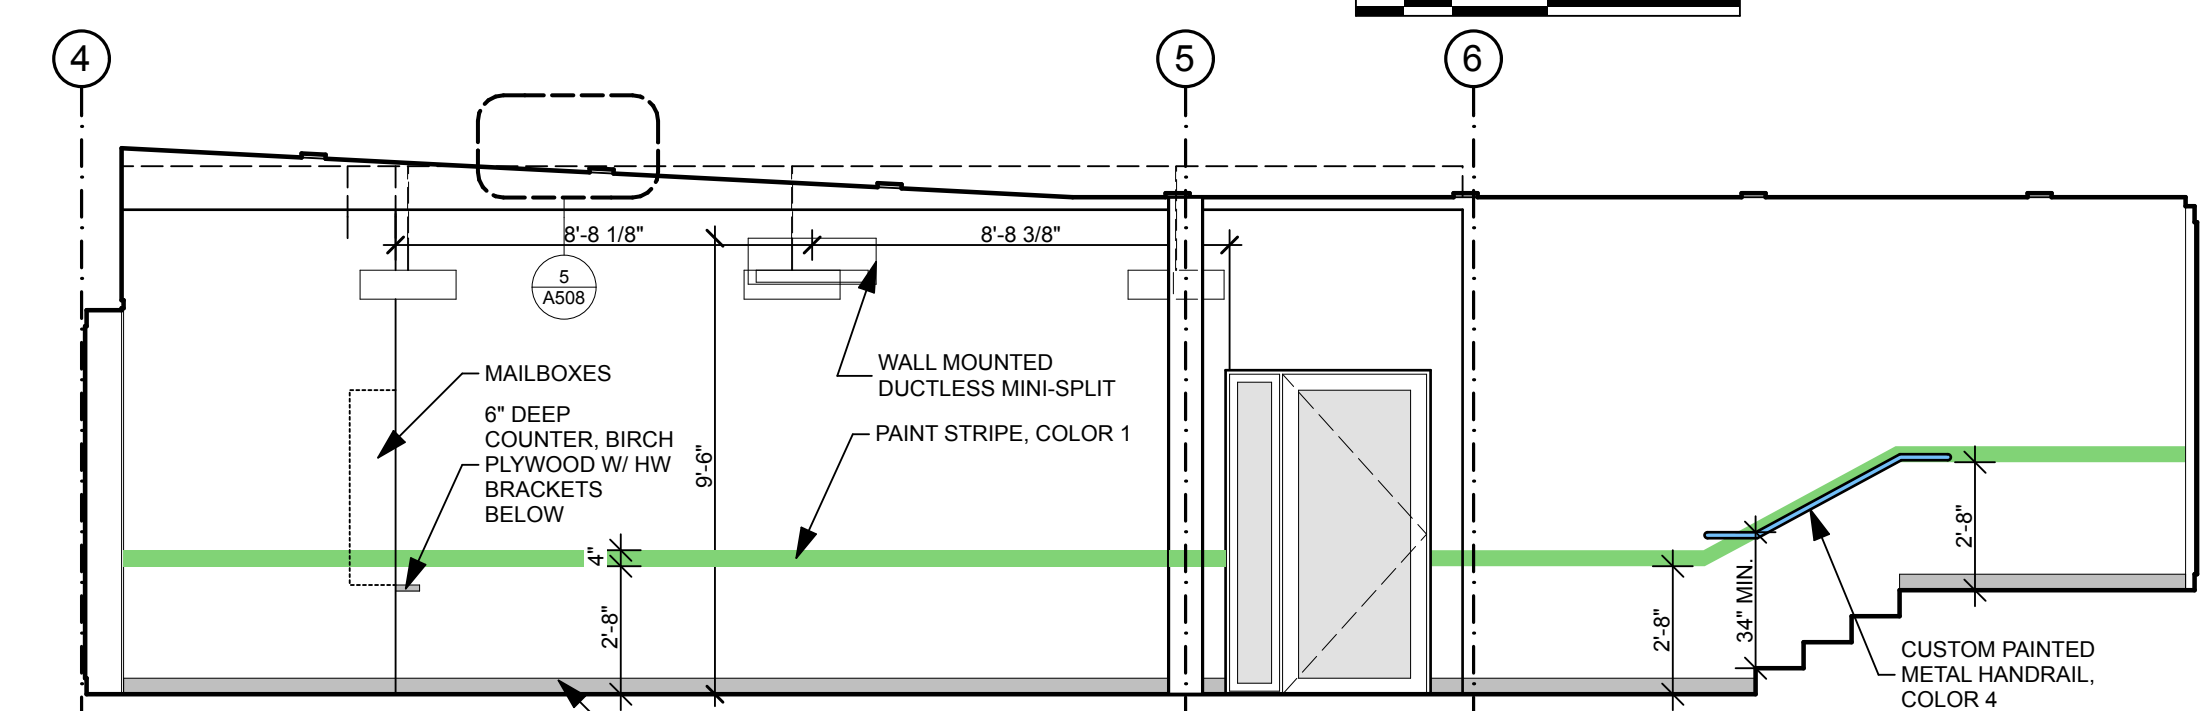

5 LOBBY AND COMMUNITY ROOM SE
SCALE: 1/2" = 1'-0"

4 LOBBY SW
SCALE: 1/2" = 1'-0"

INTERIOR COLORS KEYNOTE	
	BASE COLOR: BENJAMIN MOORE, DECORATORS WHITE, PM-3
	COLOR 1 (INTERIOR): BENJAMIN MOORE, APPLE LIME COCKTAIL, #420
	COLOR 4 (INTERIOR): BENJAMIN MOORE, ROCKY MOUNTAIN SKY, #2066-40

3 LOBBY AND COMMUNITY ROOM NW
SCALE: 1/4" = 1'-0"

2 LOBBY NE
SCALE: 1/4" = 1'-0"

1 COMMUNITY ROOM SW
SCALE: 1/4" = 1'-0"