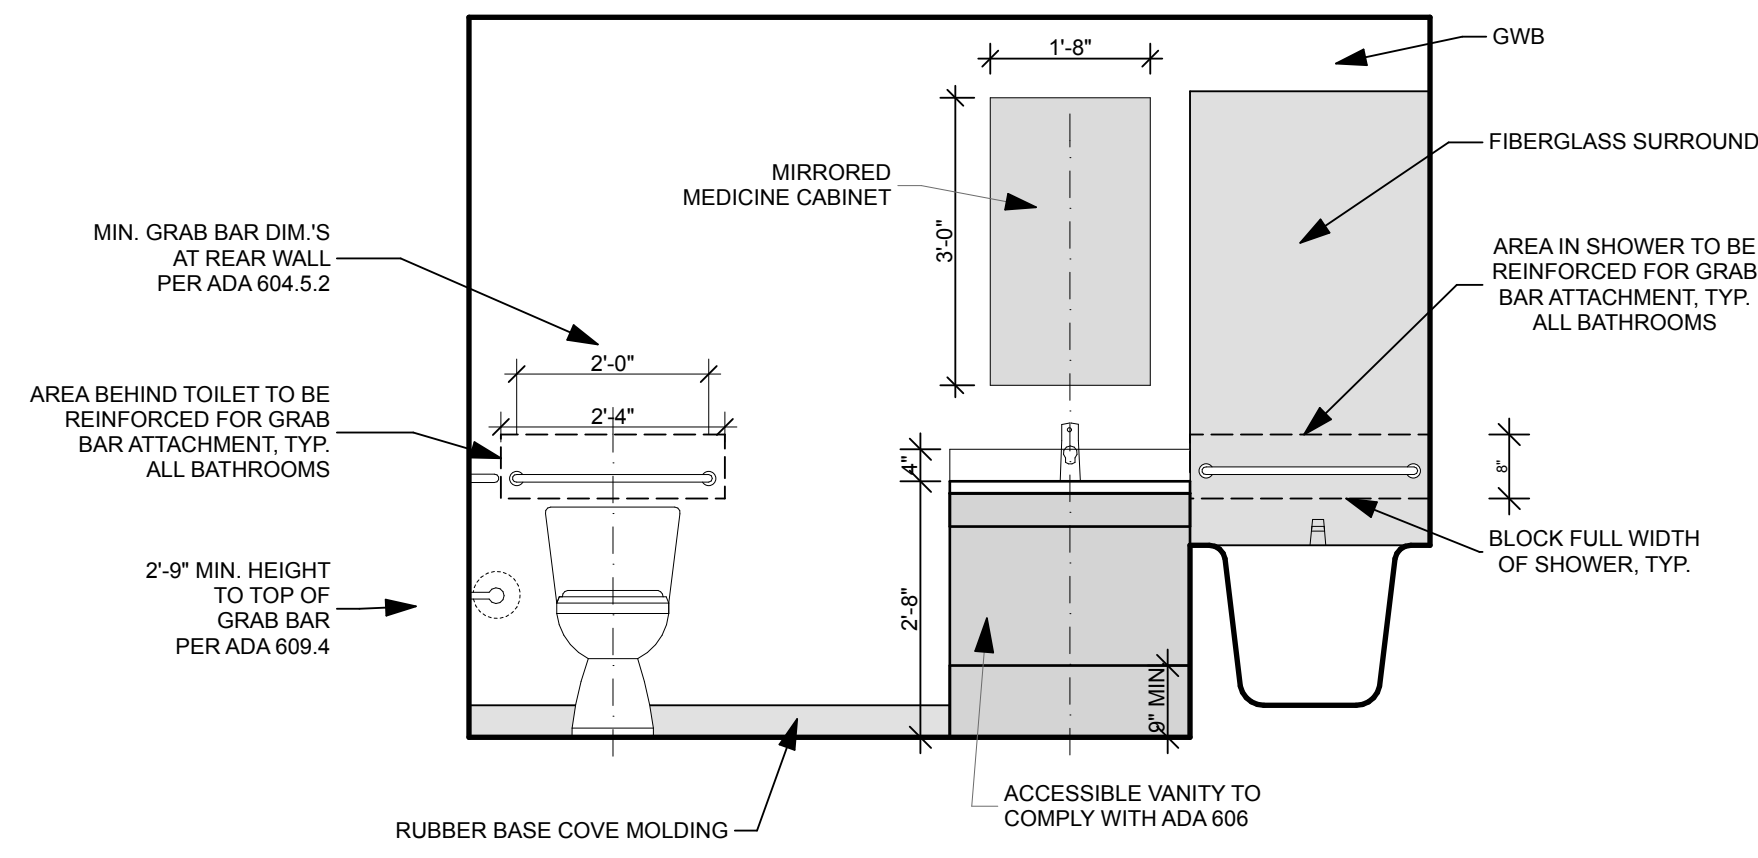

**16 ANSI-B BATHROOM - TYP.**  
SCALE: 1/2" = 1'-0"  
0 1' 2' 4'

**15 ANSI-B BATHROOM - TYP.**  
SCALE: 1/2" = 1'-0"  
0 1' 2' 4'

**14 ANSI-B BATHROOM - TYP.**  
SCALE: 1/2" = 1'-0"  
0 1' 2' 4'

**13 ANSI-B BATHROOM - TYP.**  
SCALE: 1/2" = 1'-0"  
0 1' 2' 4'

**12 UNIT 206, 306, 406 BATHROOM**  
SCALE: 1/2" = 1'-0"  
0 1' 2' 4'

**11 UNIT 206, 306, 406 BATHROOM**  
SCALE: 1/2" = 1'-0"  
0 1' 2' 4'

**10 UNIT 206, 306, 406 BATHROOM**  
SCALE: 1/2" = 1'-0"  
0 1' 2' 4'

**5 ANSI-B KITCHEN - TYP.**  
SCALE: 1/2" = 1'-0"  
0 1' 2' 4'

**4 UNIT 203, 303, 403 KITCHEN**  
SCALE: 1/2" = 1'-0"  
0 1' 2' 4'

**3 UNIT 204, 304, 404 KITCHEN**  
SCALE: 1/2" = 1'-0"  
0 1' 2' 4'

**2 2-BEDROOM BATHROOM - TYP.**  
SCALE: 1/2" = 1'-0"  
0 1' 2' 4'

**1 2-BEDROOM BATHROOM - TYP.**  
SCALE: 1/2" = 1'-0"  
0 1' 2' 4'