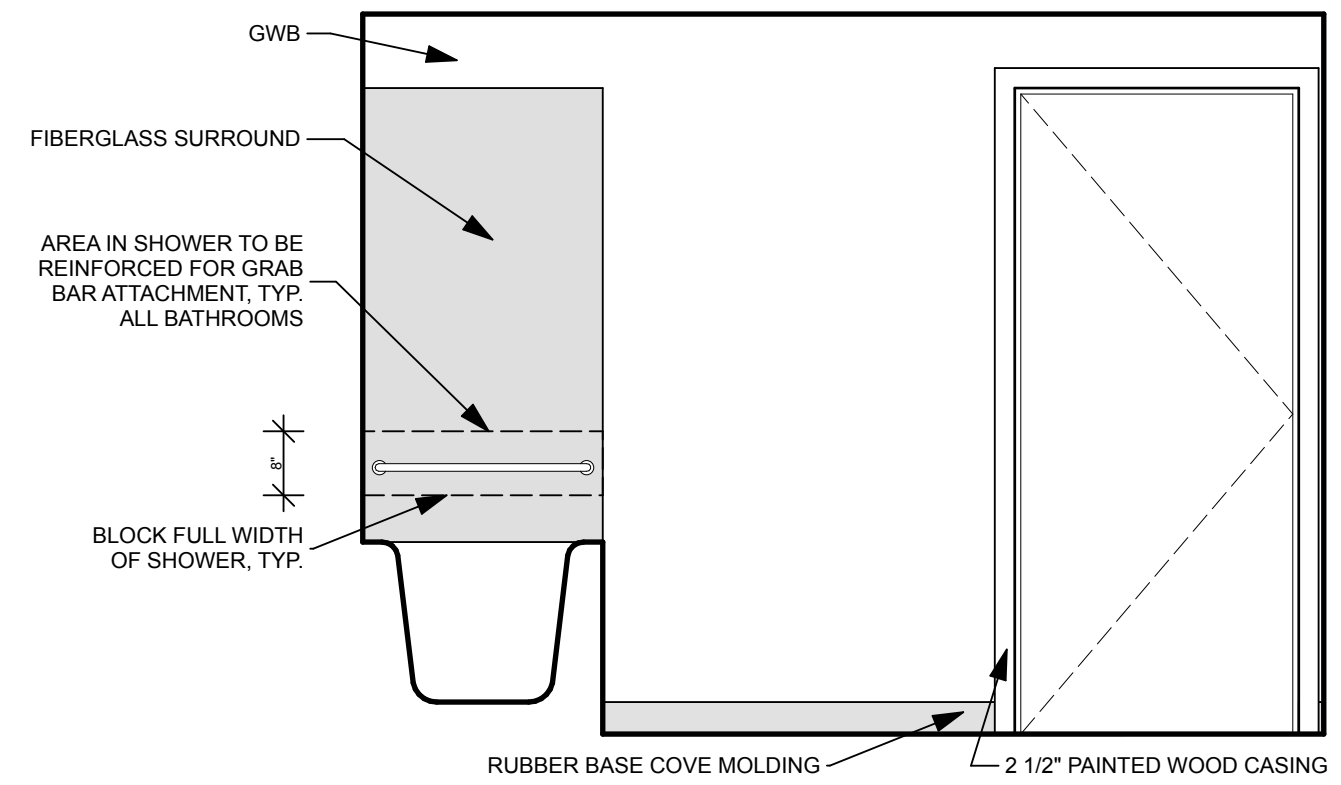

**16 ANSI-B BATHROOM - TYP.**  
SCALE: 1/2" = 1'-0"  
0 1' 2' 4'

**15 ANSI-B BATHROOM - TYP.**  
SCALE: 1/2" = 1'-0"  
0 1' 2' 4'

**14 ANSI-B BATHROOM - TYP.**  
SCALE: 1/2" = 1'-0"  
0 1' 2' 4'

**13 ANSI-B BATHROOM - TYP.**  
SCALE: 1/2" = 1'-0"  
0 1' 2' 4'

**12 UNIT 206, 306, 406 BATHROOM**  
SCALE: 1/2" = 1'-0"  
0 1' 2' 4'

**11 UNIT 206, 306, 406 BATHROOM**  
SCALE: 1/2" = 1'-0"  
0 1' 2' 4'

**10 UNIT 206, 306, 406 BATHROOM**  
SCALE: 1/2" = 1'-0"  
0 1' 2' 4'

**1 2-BEDROOM BATHROOM - TYP.**  
SCALE: 1/2" = 1'-0"  
0 1' 2' 4'