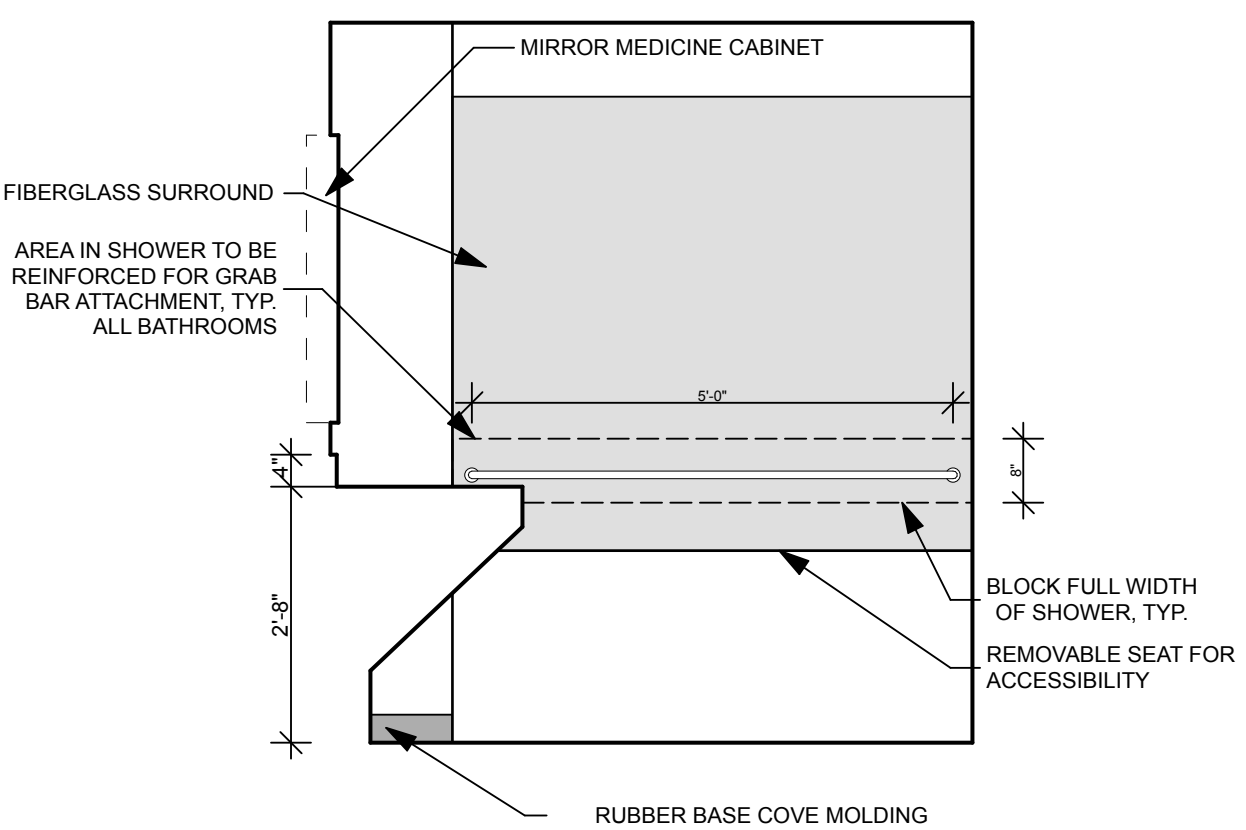

**16 ANSI-B BATHROOM - TYP.**  
SCALE: 1/2" = 1'-0"  
0 1' 2' 4'

**15 ANSI-B BATHROOM - TYP.**  
SCALE: 1/2" = 1'-0"  
0 1' 2' 4'

**14 ANSI-B BATHROOM - TYP.**  
SCALE: 1/2" = 1'-0"  
0 1' 2' 4'

**13 ANSI-B BATHROOM - TYP.**  
SCALE: 1/2" = 1'-0"  
0 1' 2' 4'

**12 UNIT 206, 306, 406 BATHROOM**  
SCALE: 1/2" = 1'-0"  
0 1' 2' 4'

**11 UNIT 206, 306, 406 BATHROOM**  
SCALE: 1/2" = 1'-0"  
0 1' 2' 4'

**10 UNIT 206, 306, 406 BATHROOM**  
SCALE: 1/2" = 1'-0"  
0 1' 2' 4'

**5 ANSI-B KITCHEN - TYP.**  
SCALE: 1/2" = 1'-0"  
0 1' 2' 4'

**4 UNIT 203, 303, 403 KITCHEN**  
SCALE: 1/2" = 1'-0"  
0 1' 2' 4'

**3 UNIT 204, 304, 404 KITCHEN**  
SCALE: 1/2" = 1'-0"  
0 1' 2' 4'

**2 2-BEDROOM BATHROOM - TYP.**  
SCALE: 1/2" = 1'-0"  
0 1' 2' 4'

**1 2-BEDROOM BATHROOM - TYP.**  
SCALE: 1/2" = 1'-0"  
0 1' 2' 4'