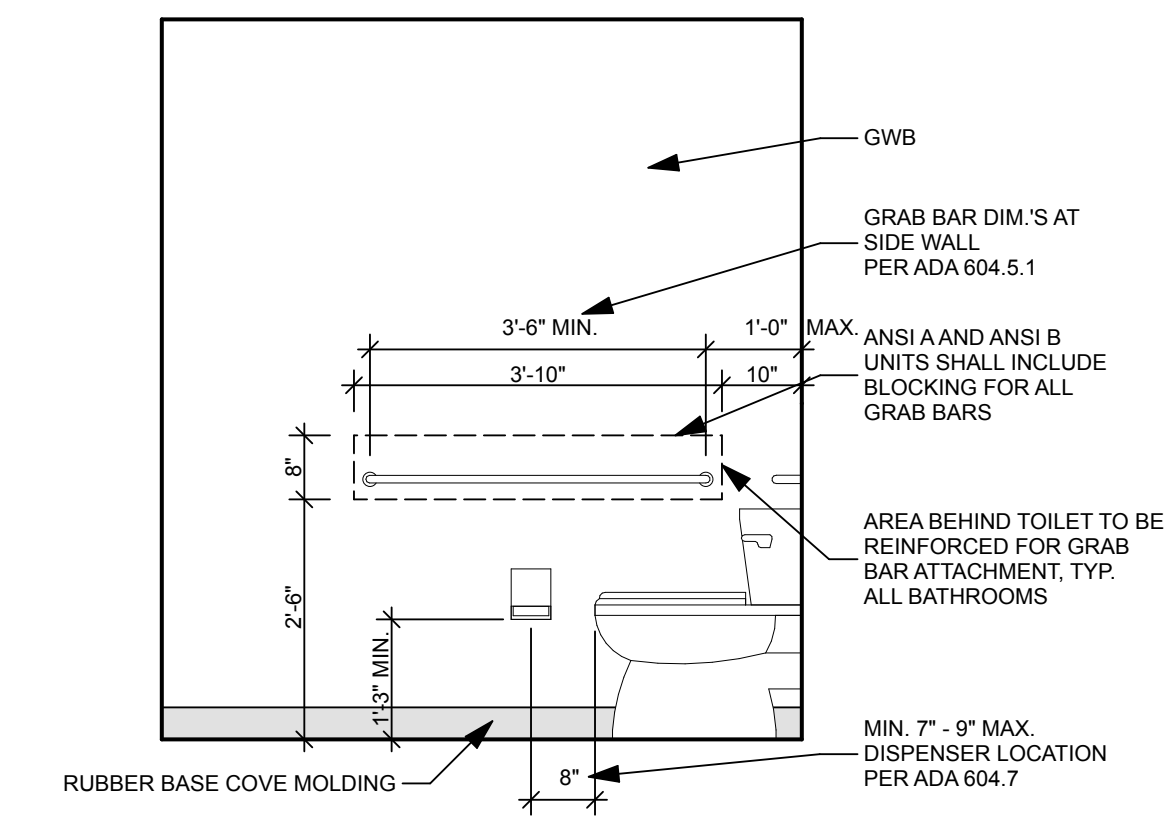

**16 ANSI-B BATHROOM - TYP.**  
SCALE: 1/2" = 1'-0"  
0 1' 2' 4'

**15 ANSI-B BATHROOM - TYP.**  
SCALE: 1/2" = 1'-0"  
0 1' 2' 4'

**14 ANSI-B BATHROOM - TYP.**  
SCALE: 1/2" = 1'-0"  
0 1' 2' 4'

**13 ANSI-B BATHROOM - TYP.**  
SCALE: 1/2" = 1'-0"  
0 1' 2' 4'

**12 UNIT 206, 306, 406 BATHROOM**  
SCALE: 1/2" = 1'-0"  
0 1' 2' 4'

**11 UNIT 206, 306, 406 BATHROOM**  
SCALE: 1/2" = 1'-0"  
0 1' 2' 4'

**10 UNIT 206, 306, 406 BATHROOM**  
SCALE: 1/2" = 1'-0"  
0 1' 2' 4'

**5 ANSI-B KITCHEN - TYP.**  
SCALE: 1/2" = 1'-0"  
0 1' 2' 4'

**4 UNIT 203, 303, 403 KITCHEN**  
SCALE: 1/2" = 1'-0"  
0 1' 2' 4'

**3 UNIT 204, 304, 404 KITCHEN**  
SCALE: 1/2" = 1'-0"  
0 1' 2' 4'

**2 2-BEDROOM BATHROOM - TYP.**  
SCALE: 1/2" = 1'-0"  
0 1' 2' 4'

**1 2-BEDROOM BATHROOM - TYP.**  
SCALE: 1/2" = 1'-0"  
0 1' 2' 4'