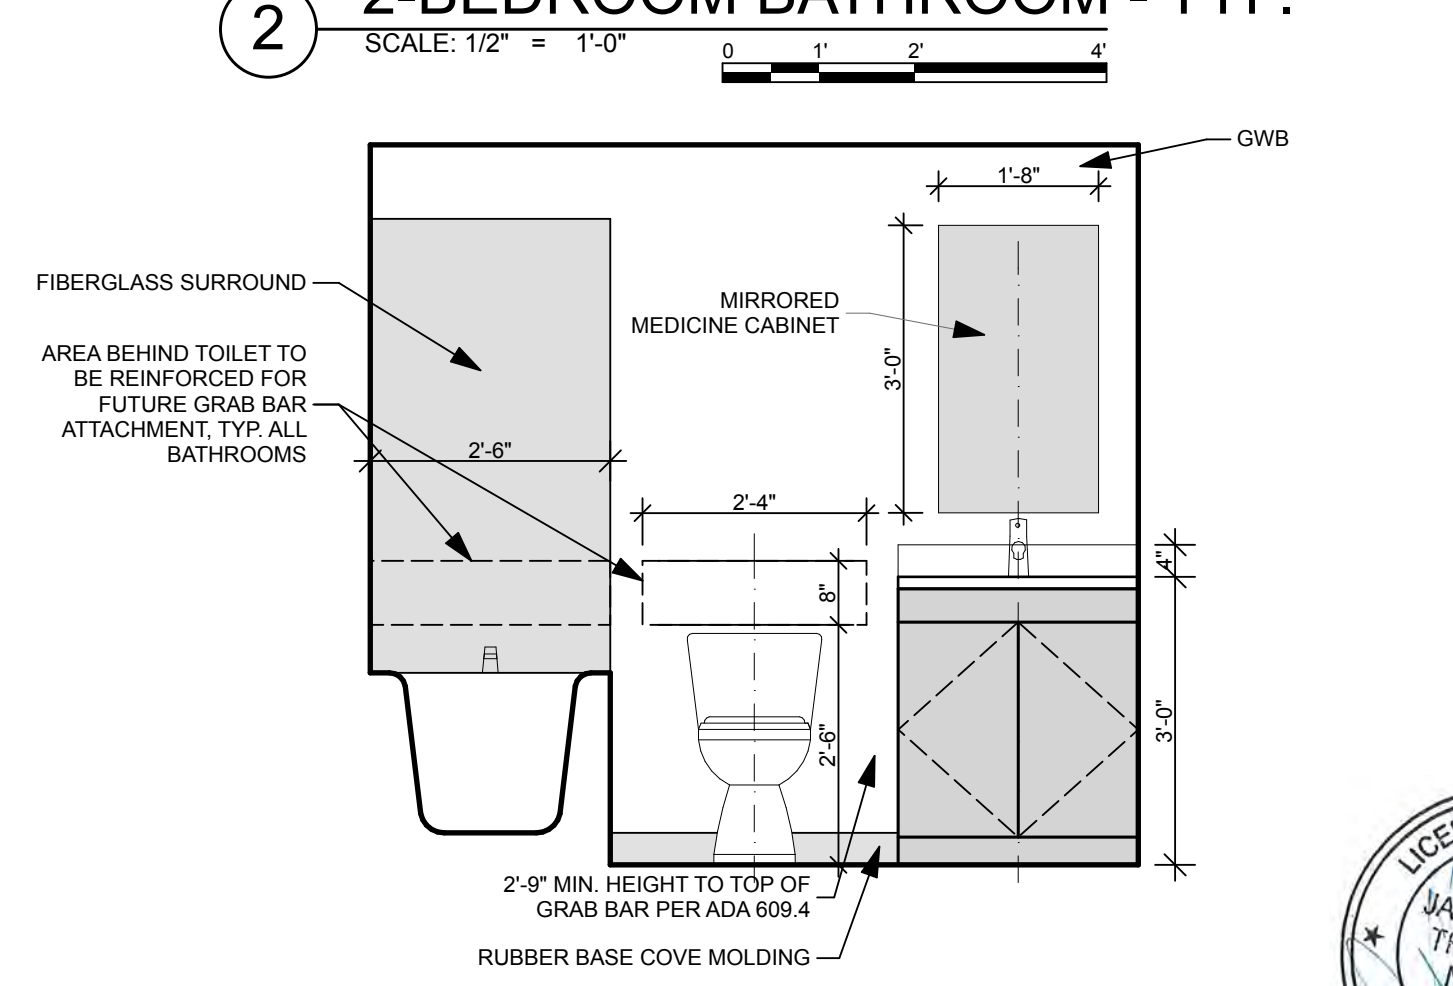

**16 ANSI-B BATHROOM - TYP.**  
SCALE: 1/2" = 1'-0"  
0 1' 2' 4'

**15 ANSI-B BATHROOM - TYP.**  
SCALE: 1/2" = 1'-0"  
0 1' 2' 4'

**14 ANSI-B BATHROOM - TYP.**  
SCALE: 1/2" = 1'-0"  
0 1' 2' 4'

**13 ANSI-B BATHROOM - TYP.**  
SCALE: 1/2" = 1'-0"  
0 1' 2' 4'

**5 ANSI-B KITCHEN - TYP.**  
SCALE: 1/2" = 1'-0"  
0 1' 2' 4'

**4 UNIT 203, 303, 403 KITCHEN**  
SCALE: 1/2" = 1'-0"  
0 1' 2' 4'

**3 UNIT 204, 304, 404 KITCHEN**  
SCALE: 1/2" = 1'-0"  
0 1' 2' 4'

**2 2-BEDROOM BATHROOM - TYP.**  
SCALE: 1/2" = 1'-0"  
0 1' 2' 4'

**1 2-BEDROOM BATHROOM - TYP.**  
SCALE: 1/2" = 1'-0"  
0 1' 2' 4'