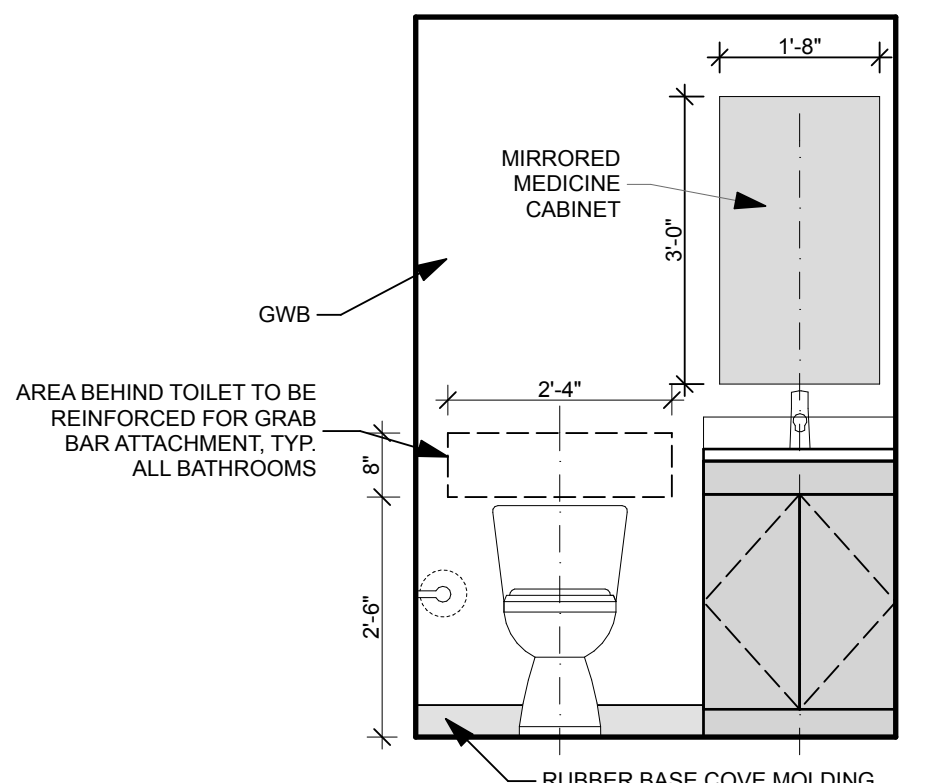

**16 ANSI-B BATHROOM - TYP.**  
SCALE: 1/2" = 1'-0"  
0 1' 2' 4'

**15 ANSI-B BATHROOM - TYP.**  
SCALE: 1/2" = 1'-0"  
0 1' 2' 4'

**14 ANSI-B BATHROOM - TYP.**  
SCALE: 1/2" = 1'-0"  
0 1' 2' 4'

**13 ANSI-B BATHROOM - TYP.**  
SCALE: 1/2" = 1'-0"  
0 1' 2' 4'

**12 UNIT 206, 306, 406 BATHROOM**  
SCALE: 1/2" = 1'-0"  
0 1' 2' 4'

**11 UNIT 206, 306, 406 BATHROOM**  
SCALE: 1/2" = 1'-0"  
0 1' 2' 4'

**10 UNIT 206, 306, 406 BATHROOM**  
SCALE: 1/2" = 1'-0"  
0 1' 2' 4'

**1 2-BEDROOM BATHROOM - TYP.**  
SCALE: 1/2" = 1'-0"  
0 1' 2' 4'