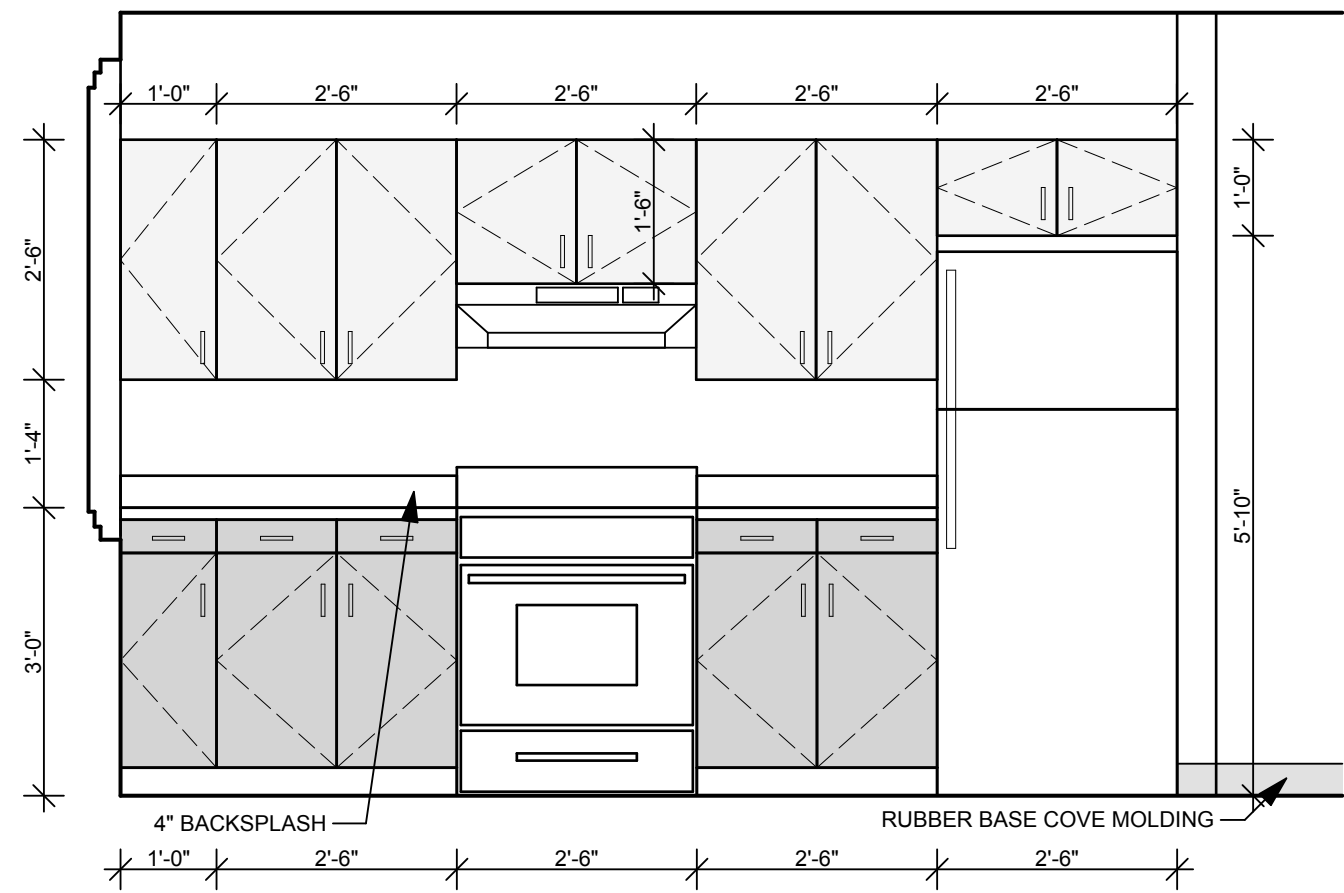

**5 ANSI-B KITCHEN - TYP.**  
SCALE: 1/2" = 1'-0"  
0 1' 2' 4'

**4 UNIT 203, 303, 403 KITCHEN**  
SCALE: 1/2" = 1'-0"  
0 1' 2' 4'

**3 UNIT 204, 304, 404 KITCHEN**  
SCALE: 1/2" = 1'-0"  
0 1' 2' 4'

**2 2-BEDROOM BATHROOM - TYP.**  
SCALE: 1/2" = 1'-0"  
0 1' 2' 4'