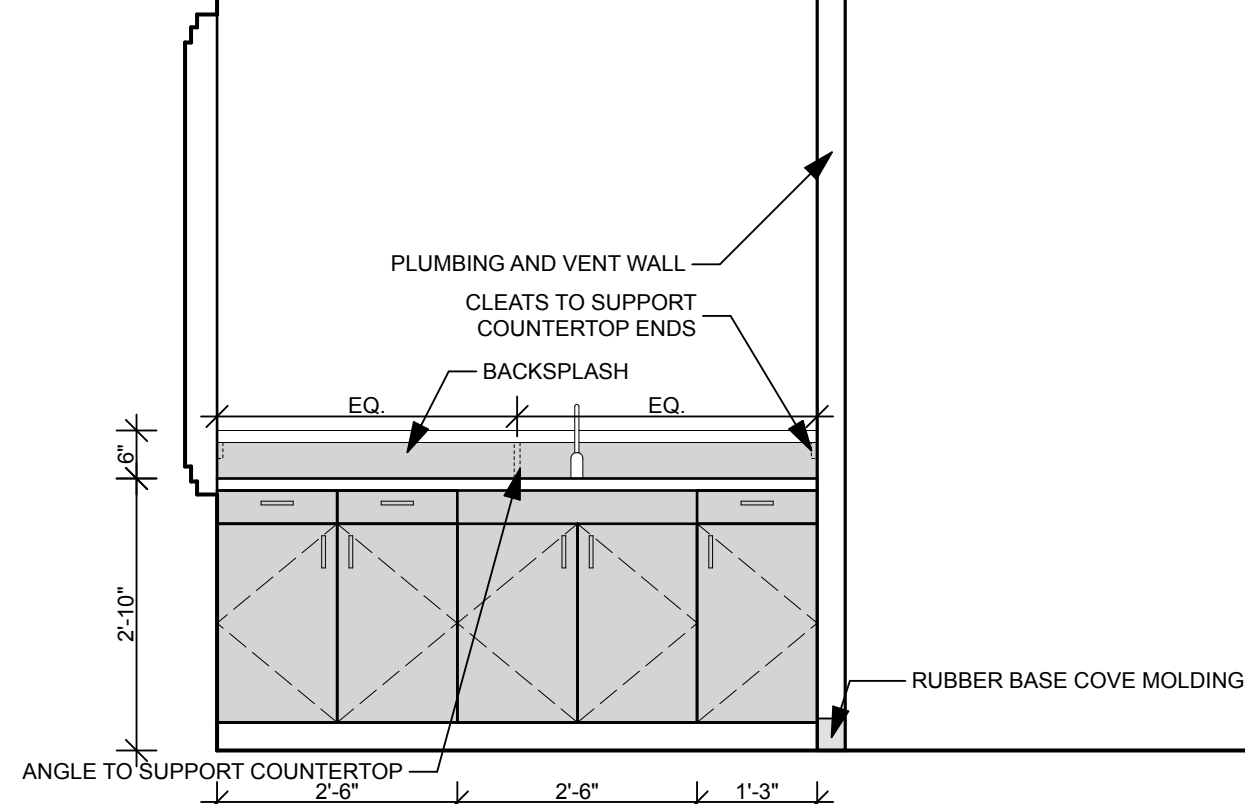

**5 ANSI-B KITCHEN - TYP.**  
SCALE: 1/2" = 1'-0"  
0 1' 2' 4'

**4 UNIT 203, 303, 403 KITCHEN**  
SCALE: 1/2" = 1'-0"  
0 1' 2' 4'

**3 UNIT 204, 304, 404 KITCHEN**  
SCALE: 1/2" = 1'-0"  
0 1' 2' 4'

**2 2-BEDROOM BATHROOM - TYP.**  
SCALE: 1/2" = 1'-0"  
0 1' 2' 4'