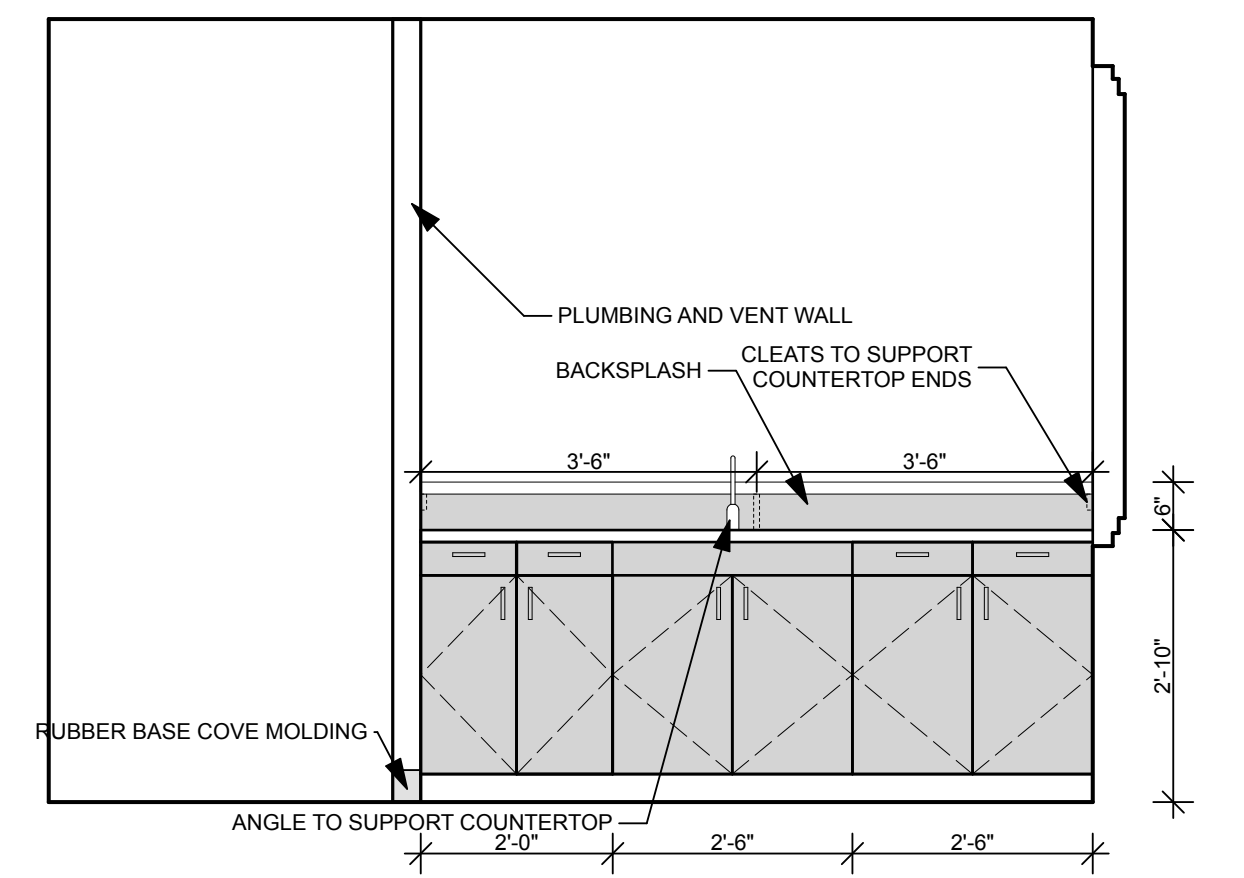

**5 ANSI-B KITCHEN - TYP.**  
SCALE: 1/2" = 1'-0"  
0 1' 2' 4'

**4 UNIT 203, 303, 403 KITCHEN**  
SCALE: 1/2" = 1'-0"  
0 1' 2' 4'

**3 UNIT 204, 304, 404 KITCHEN**  
SCALE: 1/2" = 1'-0"  
0 1' 2' 4'

**2 2-BEDROOM BATHROOM - TYP.**  
SCALE: 1/2" = 1'-0"  
0 1' 2' 4'