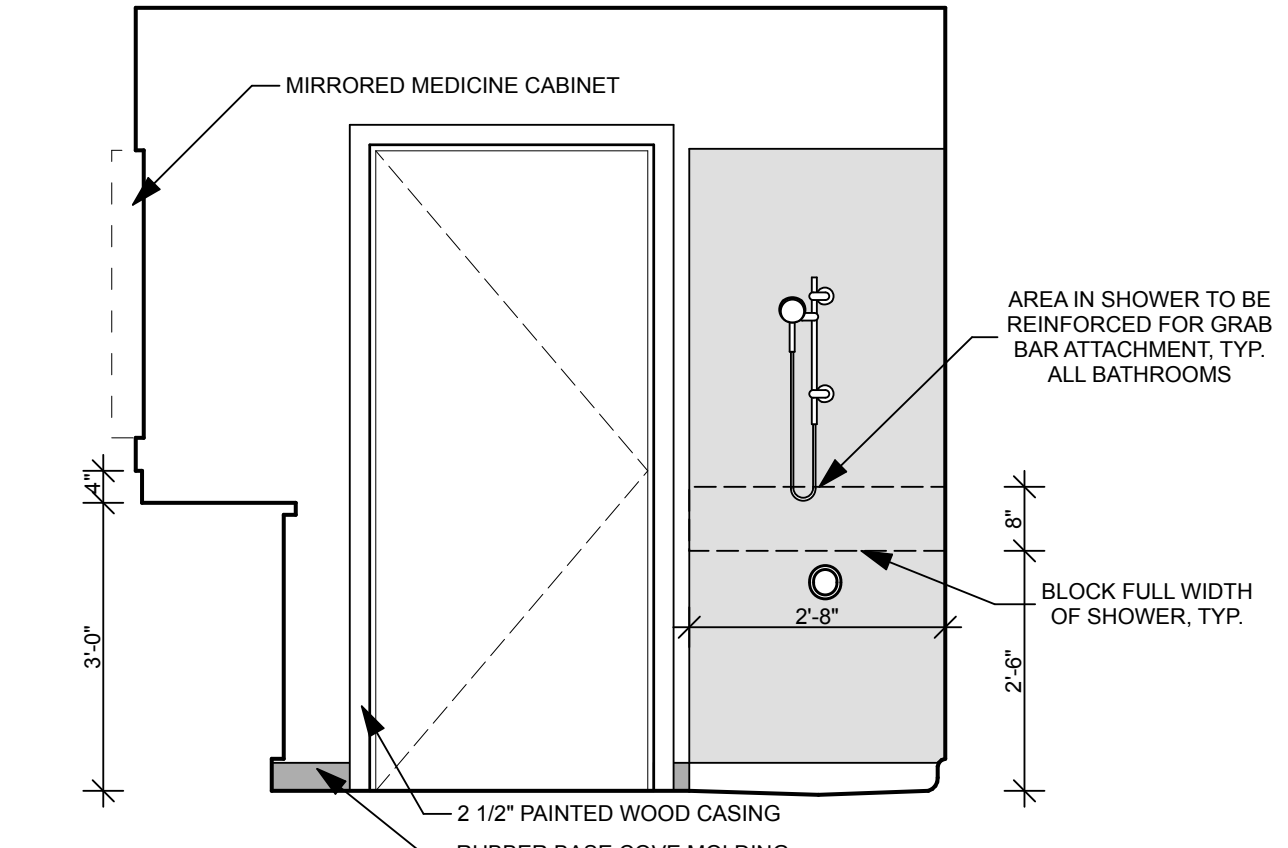

**16 ANSI-B BATHROOM - TYP.**  
SCALE: 1/2" = 1'-0"  
0 1' 2' 4'

**15 ANSI-B BATHROOM - TYP.**  
SCALE: 1/2" = 1'-0"  
0 1' 2' 4'

**14 ANSI-B BATHROOM - TYP.**  
SCALE: 1/2" = 1'-0"  
0 1' 2' 4'

**13 ANSI-B BATHROOM - TYP.**  
SCALE: 1/2" = 1'-0"  
0 1' 2' 4'

**12 UNIT 206, 306, 406 BATHROOM**  
SCALE: 1/2" = 1'-0"  
0 1' 2' 4'

**11 UNIT 206, 306, 406 BATHROOM**  
SCALE: 1/2" = 1'-0"  
0 1' 2' 4'

**10 UNIT 206, 306, 406 BATHROOM**  
SCALE: 1/2" = 1'-0"  
0 1' 2' 4'

**5 ANSI-B KITCHEN - TYP.**  
SCALE: 1/2" = 1'-0"  
0 1' 2' 4'

**4 UNIT 203, 303, 403 KITCHEN**  
SCALE: 1/2" = 1'-0"  
0 1' 2' 4'

**3 UNIT 204, 304, 404 KITCHEN**  
SCALE: 1/2" = 1'-0"  
0 1' 2' 4'

**2 2-BEDROOM BATHROOM - TYP.**  
SCALE: 1/2" = 1'-0"  
0 1' 2' 4'

**1 2-BEDROOM BATHROOM - TYP.**  
SCALE: 1/2" = 1'-0"  
0 1' 2' 4'