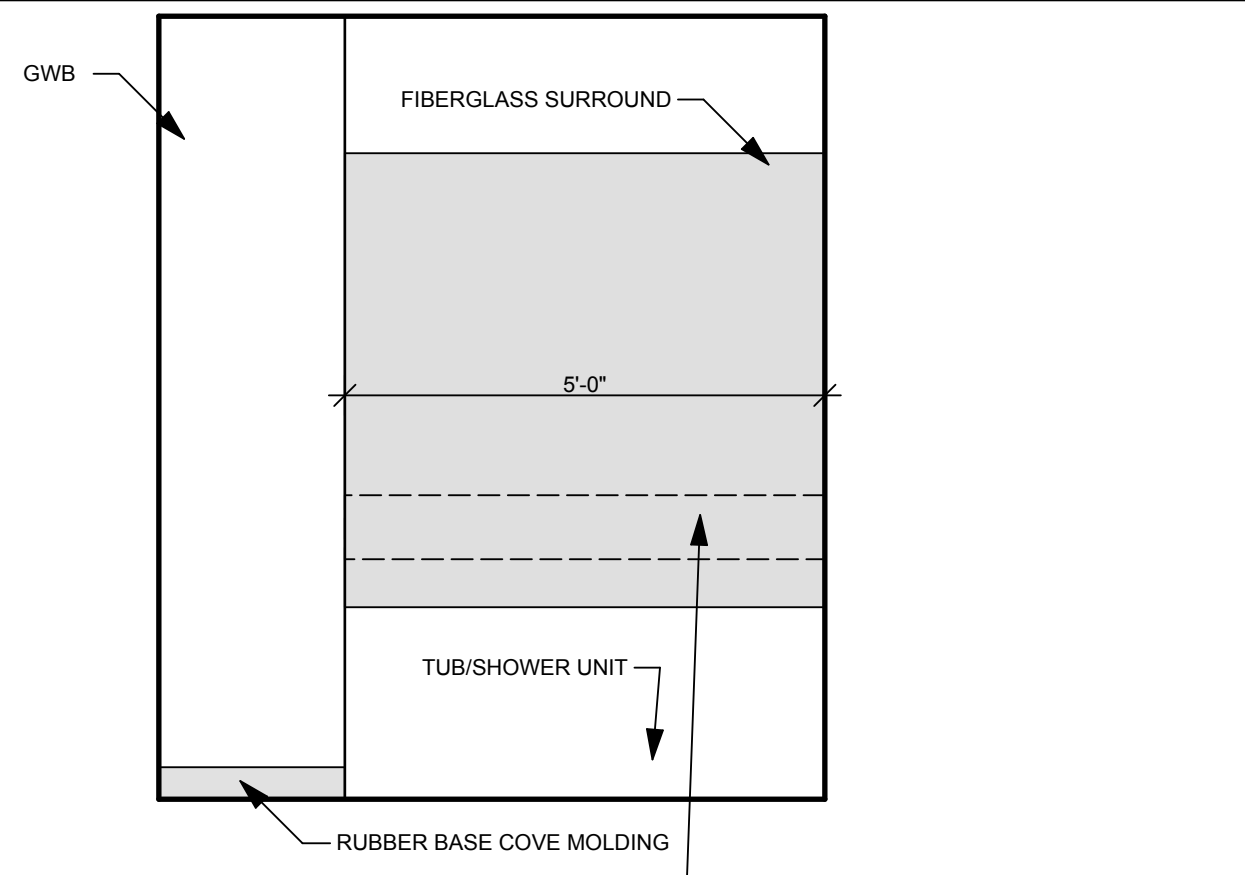

**9 UNIT 206, 306, 406 BATHROOM**  
SCALE: 1/2" = 1'-0"  
0 1' 2' 4'

**8 ANSI-B KITCHEN - TYP.**  
SCALE: 1/2" = 1'-0"  
0 1' 2' 4'

**7 ANSI-B KITCHEN - TYP.**  
SCALE: 1/2" = 1'-0"  
0 1' 2' 4'

**6 ANSI-B KITCHEN - TYP.**  
SCALE: 1/2" = 1'-0"  
0 1' 2' 4'

**5 ANSI-B KITCHEN - TYP.**  
SCALE: 1/2" = 1'-0"  
0 1' 2' 4'

**4 UNIT 203, 303, 403 KITCHEN**  
SCALE: 1/2" = 1'-0"  
0 1' 2' 4'

**3 UNIT 204, 304, 404 KITCHEN**  
SCALE: 1/2" = 1'-0"  
0 1' 2' 4'

**2 2-BEDROOM BATHROOM - TYP.**  
SCALE: 1/2" = 1'-0"  
0 1' 2' 4'