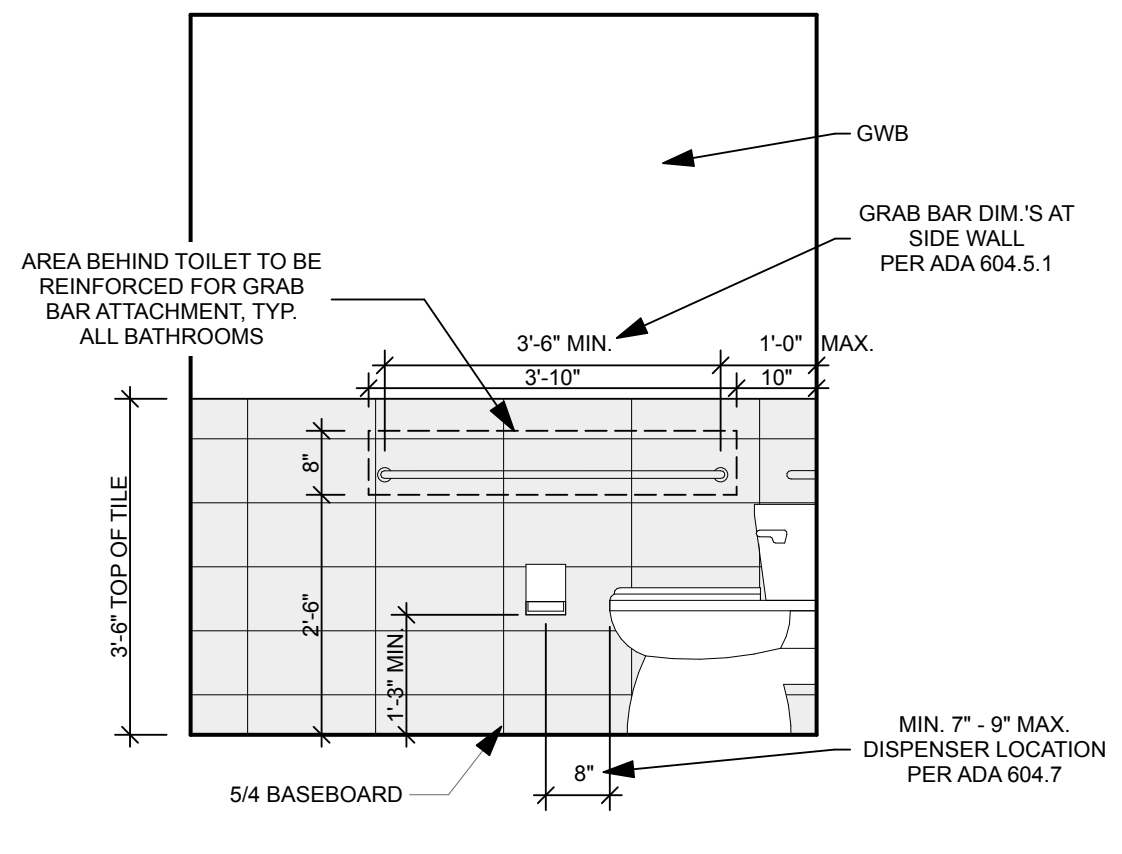

**17 COMMON AREA BATHROOM**  
SCALE: 1/2" = 1'-0"

**16 COMMON AREA BATHROOM**  
SCALE: 1/2" = 1'-0"

**8 ADAAG & ANSI-A KITCHEN - TYP.**  
SCALE: 1/2" = 1'-0"

**4 ADAAG & ANSI-A BATHROOM - TYP.**  
SCALE: 1/2" = 1'-0"

**15 TYP. EFF KITCHEN**  
SCALE: 1/2" = 1'-0"

**10 ADAAG & ANSI-A BATHROOM - TYP.**  
SCALE: 1/2" = 1'-0"

**7 ADAAG & ANSI-A KITCHEN - TYP.**  
SCALE: 1/2" = 1'-0"

**3 ADAAG & ANSI-A BATHROOM - TYP.**  
SCALE: 1/2" = 1'-0"

**14 TYP. PANTRY**  
SCALE: 1/2" = 1'-0"

**12 TYP. LINEN**  
SCALE: 1/2" = 1'-0"

**6 ADAAG & ANSI-A KITCHEN - TYP.**  
SCALE: 1/2" = 1'-0"

**2 ADAAG & ANSI-A BATHROOM - TYP.**  
SCALE: 1/2" = 1'-0"

**13 TYP. BEDROOM CLOSET**  
SCALE: 1/2" = 1'-0"

**11 TYP. COAT CLO.**  
SCALE: 1/2" = 1'-0"

**9 ADAAG & ANSI-A KITCHEN - TYP.**  
SCALE: 1/2" = 1'-0"

**5 ADAAG & ANSI-A KITCHEN - TYP.**  
SCALE: 1/2" = 1'-0"

**1 ADAAG & ANSI-A BATHROOM - TYP.**  
SCALE: 1/2" = 1'-0"