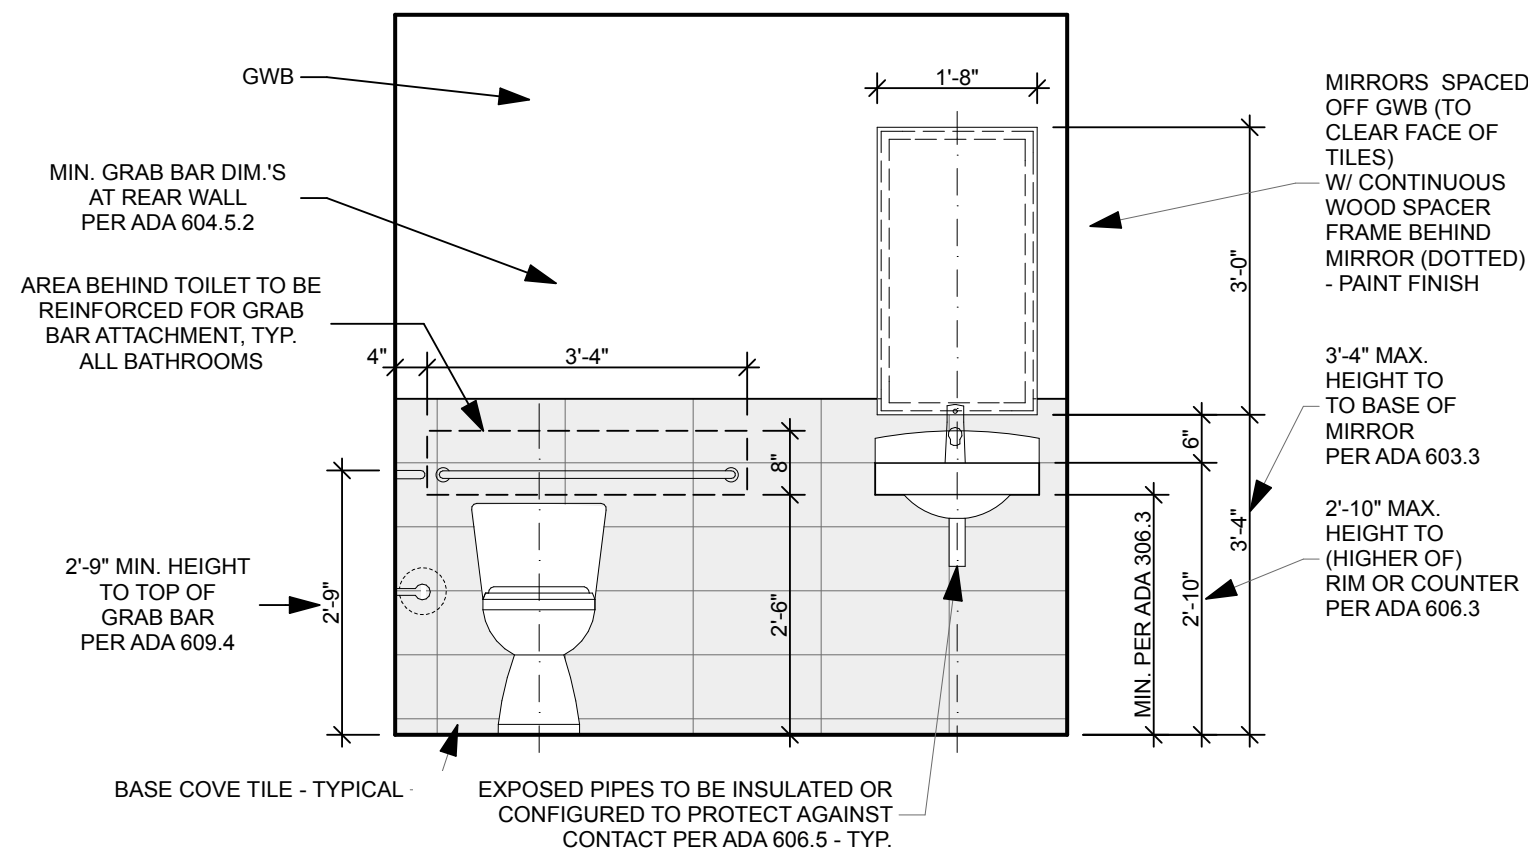

**17 COMMON AREA BATHROOM**  
SCALE: 1/2" = 1'-0"

**16 COMMON AREA BATHROOM**  
SCALE: 1/2" = 1'-0"

**8 ADAAG & ANSI-A KITCHEN - TYP.**  
SCALE: 1/2" = 1'-0"

**4 ADAAG & ANSI-A BATHROOM - TYP.**  
SCALE: 1/2" = 1'-0"

**15 TYP. EFF KITCHEN**  
SCALE: 1/2" = 1'-0"

**10 ADAAG & ANSI-A BATHROOM - TYP.**  
SCALE: 1/2" = 1'-0"

**7 ADAAG & ANSI-A KITCHEN - TYP.**  
SCALE: 1/2" = 1'-0"

**3 ADAAG & ANSI-A BATHROOM - TYP.**  
SCALE: 1/2" = 1'-0"

**14 TYP. PANTRY**  
SCALE: 1/2" = 1'-0"

**12 TYP. LINEN**  
SCALE: 1/2" = 1'-0"

**6 ADAAG & ANSI-A KITCHEN - TYP.**  
SCALE: 1/2" = 1'-0"

**2 ADAAG & ANSI-A BATHROOM - TYP.**  
SCALE: 1/2" = 1'-0"

**13 TYP. BEDROOM CLOSET**  
SCALE: 1/2" = 1'-0"