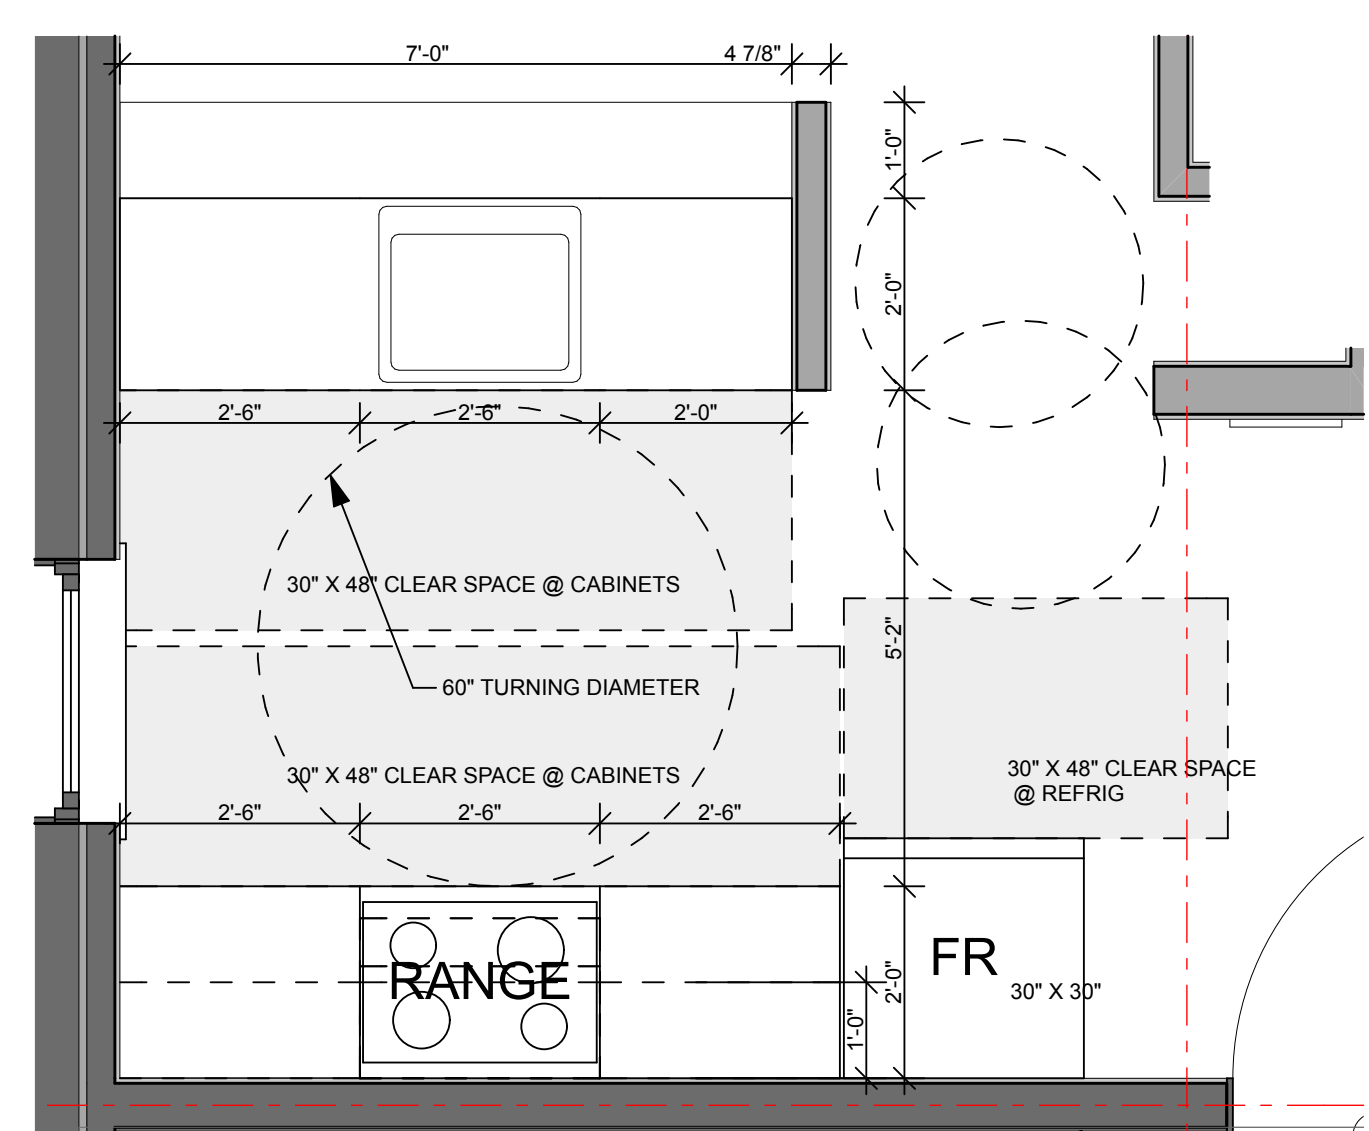

**17 COMMON AREA BATHROOM**  
SCALE: 1/2" = 1'-0"

**16 COMMON AREA BATHROOM**  
SCALE: 1/2" = 1'-0"

**8 ADAAG & ANSI-A KITCHEN - TYP.**  
SCALE: 1/2" = 1'-0"

**4 ADAAG & ANSI-A BATHROOM - TYP.**  
SCALE: 1/2" = 1'-0"

**15 TYP. EFF KITCHEN**  
SCALE: 1/2" = 1'-0"

**10 ADAAG & ANSI-A BATHROOM - TYP.**  
SCALE: 1/2" = 1'-0"

**7 ADAAG & ANSI-A KITCHEN - TYP.**  
SCALE: 1/2" = 1'-0"

**3 ADAAG & ANSI-A BATHROOM - TYP.**  
SCALE: 1/2" = 1'-0"

**14 TYP. PANTRY**  
SCALE: 1/2" = 1'-0"

**12 TYP. LINEN**  
SCALE: 1/2" = 1'-0"

**6 ADAAG & ANSI-A KITCHEN - TYP.**  
SCALE: 1/2" = 1'-0"

**2 ADAAG & ANSI-A BATHROOM - TYP.**  
SCALE: 1/2" = 1'-0"

**13 TYP. BEDROOM CLOSET**  
SCALE: 1/2" = 1'-0"

**11 TYP. COAT CLO.**  
SCALE: 1/2" = 1'-0"

**9 ADAAG & ANSI-A KITCHEN - TYP.**  
SCALE: 1/2" = 1'-0"

**5 ADAAG & ANSI-A KITCHEN - TYP.**  
SCALE: 1/2" = 1'-0"

**1 ADAAG & ANSI-A BATHROOM - TYP.**  
SCALE: 1/2" = 1'-0"