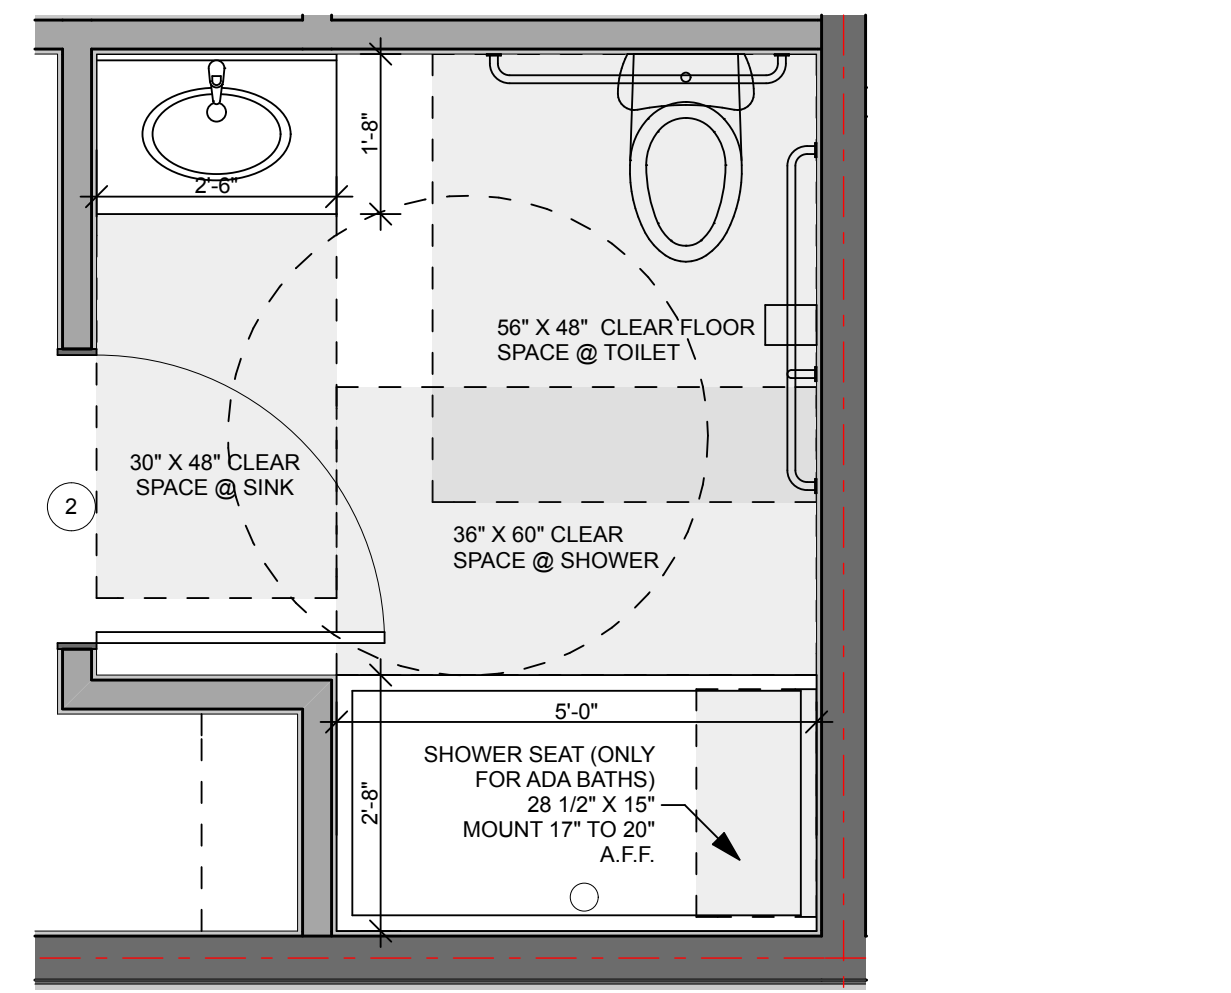

**17 COMMON AREA BATHROOM**  
SCALE: 1/2" = 1'-0"

**16 COMMON AREA BATHROOM**  
SCALE: 1/2" = 1'-0"

**8 ADAAG & ANSI-A KITCHEN - TYP.**  
SCALE: 1/2" = 1'-0"

**4 ADAAG & ANSI-A BATHROOM - TYP.**  
SCALE: 1/2" = 1'-0"

**15 TYP. EFF KITCHEN**  
SCALE: 1/2" = 1'-0"

**10 ADAAG & ANSI-A BATHROOM - TYP.**  
SCALE: 1/2" = 1'-0"

**7 ADAAG & ANSI-A KITCHEN - TYP.**  
SCALE: 1/2" = 1'-0"

**3 ADAAG & ANSI-A BATHROOM - TYP.**  
SCALE: 1/2" = 1'-0"

**14 TYP. PANTRY**  
SCALE: 1/2" = 1'-0"

**12 TYP. LINEN**  
SCALE: 1/2" = 1'-0"

**6 ADAAG & ANSI-A KITCHEN - TYP.**  
SCALE: 1/2" = 1'-0"

**2 ADAAG & ANSI-A BATHROOM - TYP.**  
SCALE: 1/2" = 1'-0"

**13 TYP. BEDROOM CLOSET**  
SCALE: 1/2" = 1'-0"

**11 TYP. COAT CLO.**  
SCALE: 1/2" = 1'-0"

**9 ADAAG & ANSI-A KITCHEN - TYP.**  
SCALE: 1/2" = 1'-0"

**5 ADAAG & ANSI-A KITCHEN - TYP.**  
SCALE: 1/2" = 1'-0"

**1 ADAAG & ANSI-A BATHROOM - TYP.**  
SCALE: 1/2" = 1'-0"