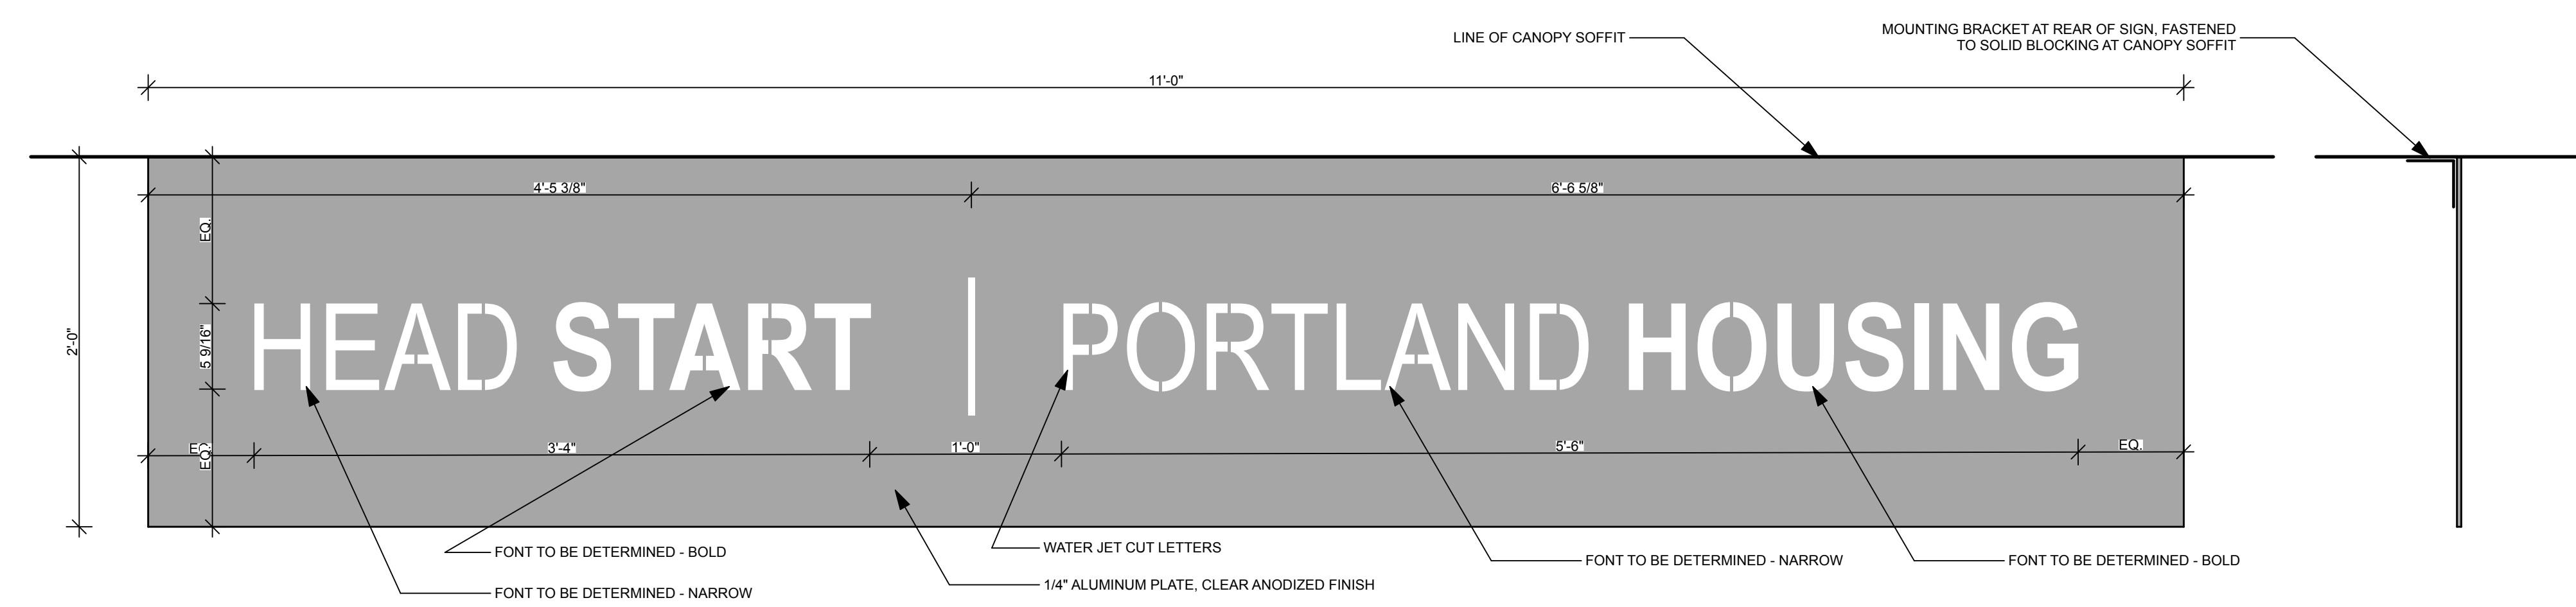

**1 LOBBY RAMP DETAIL**  
SCALE: 3" = 1'-0"

**2 BOYD ST ENTRY SIGNAGE**  
SCALE: 1 1/2" = 1'-0"

**3 PLAZA ENTRY AND OXFORD ST ENTRY SIGNAGE**  
SCALE: 1 1/2" = 1'-0"