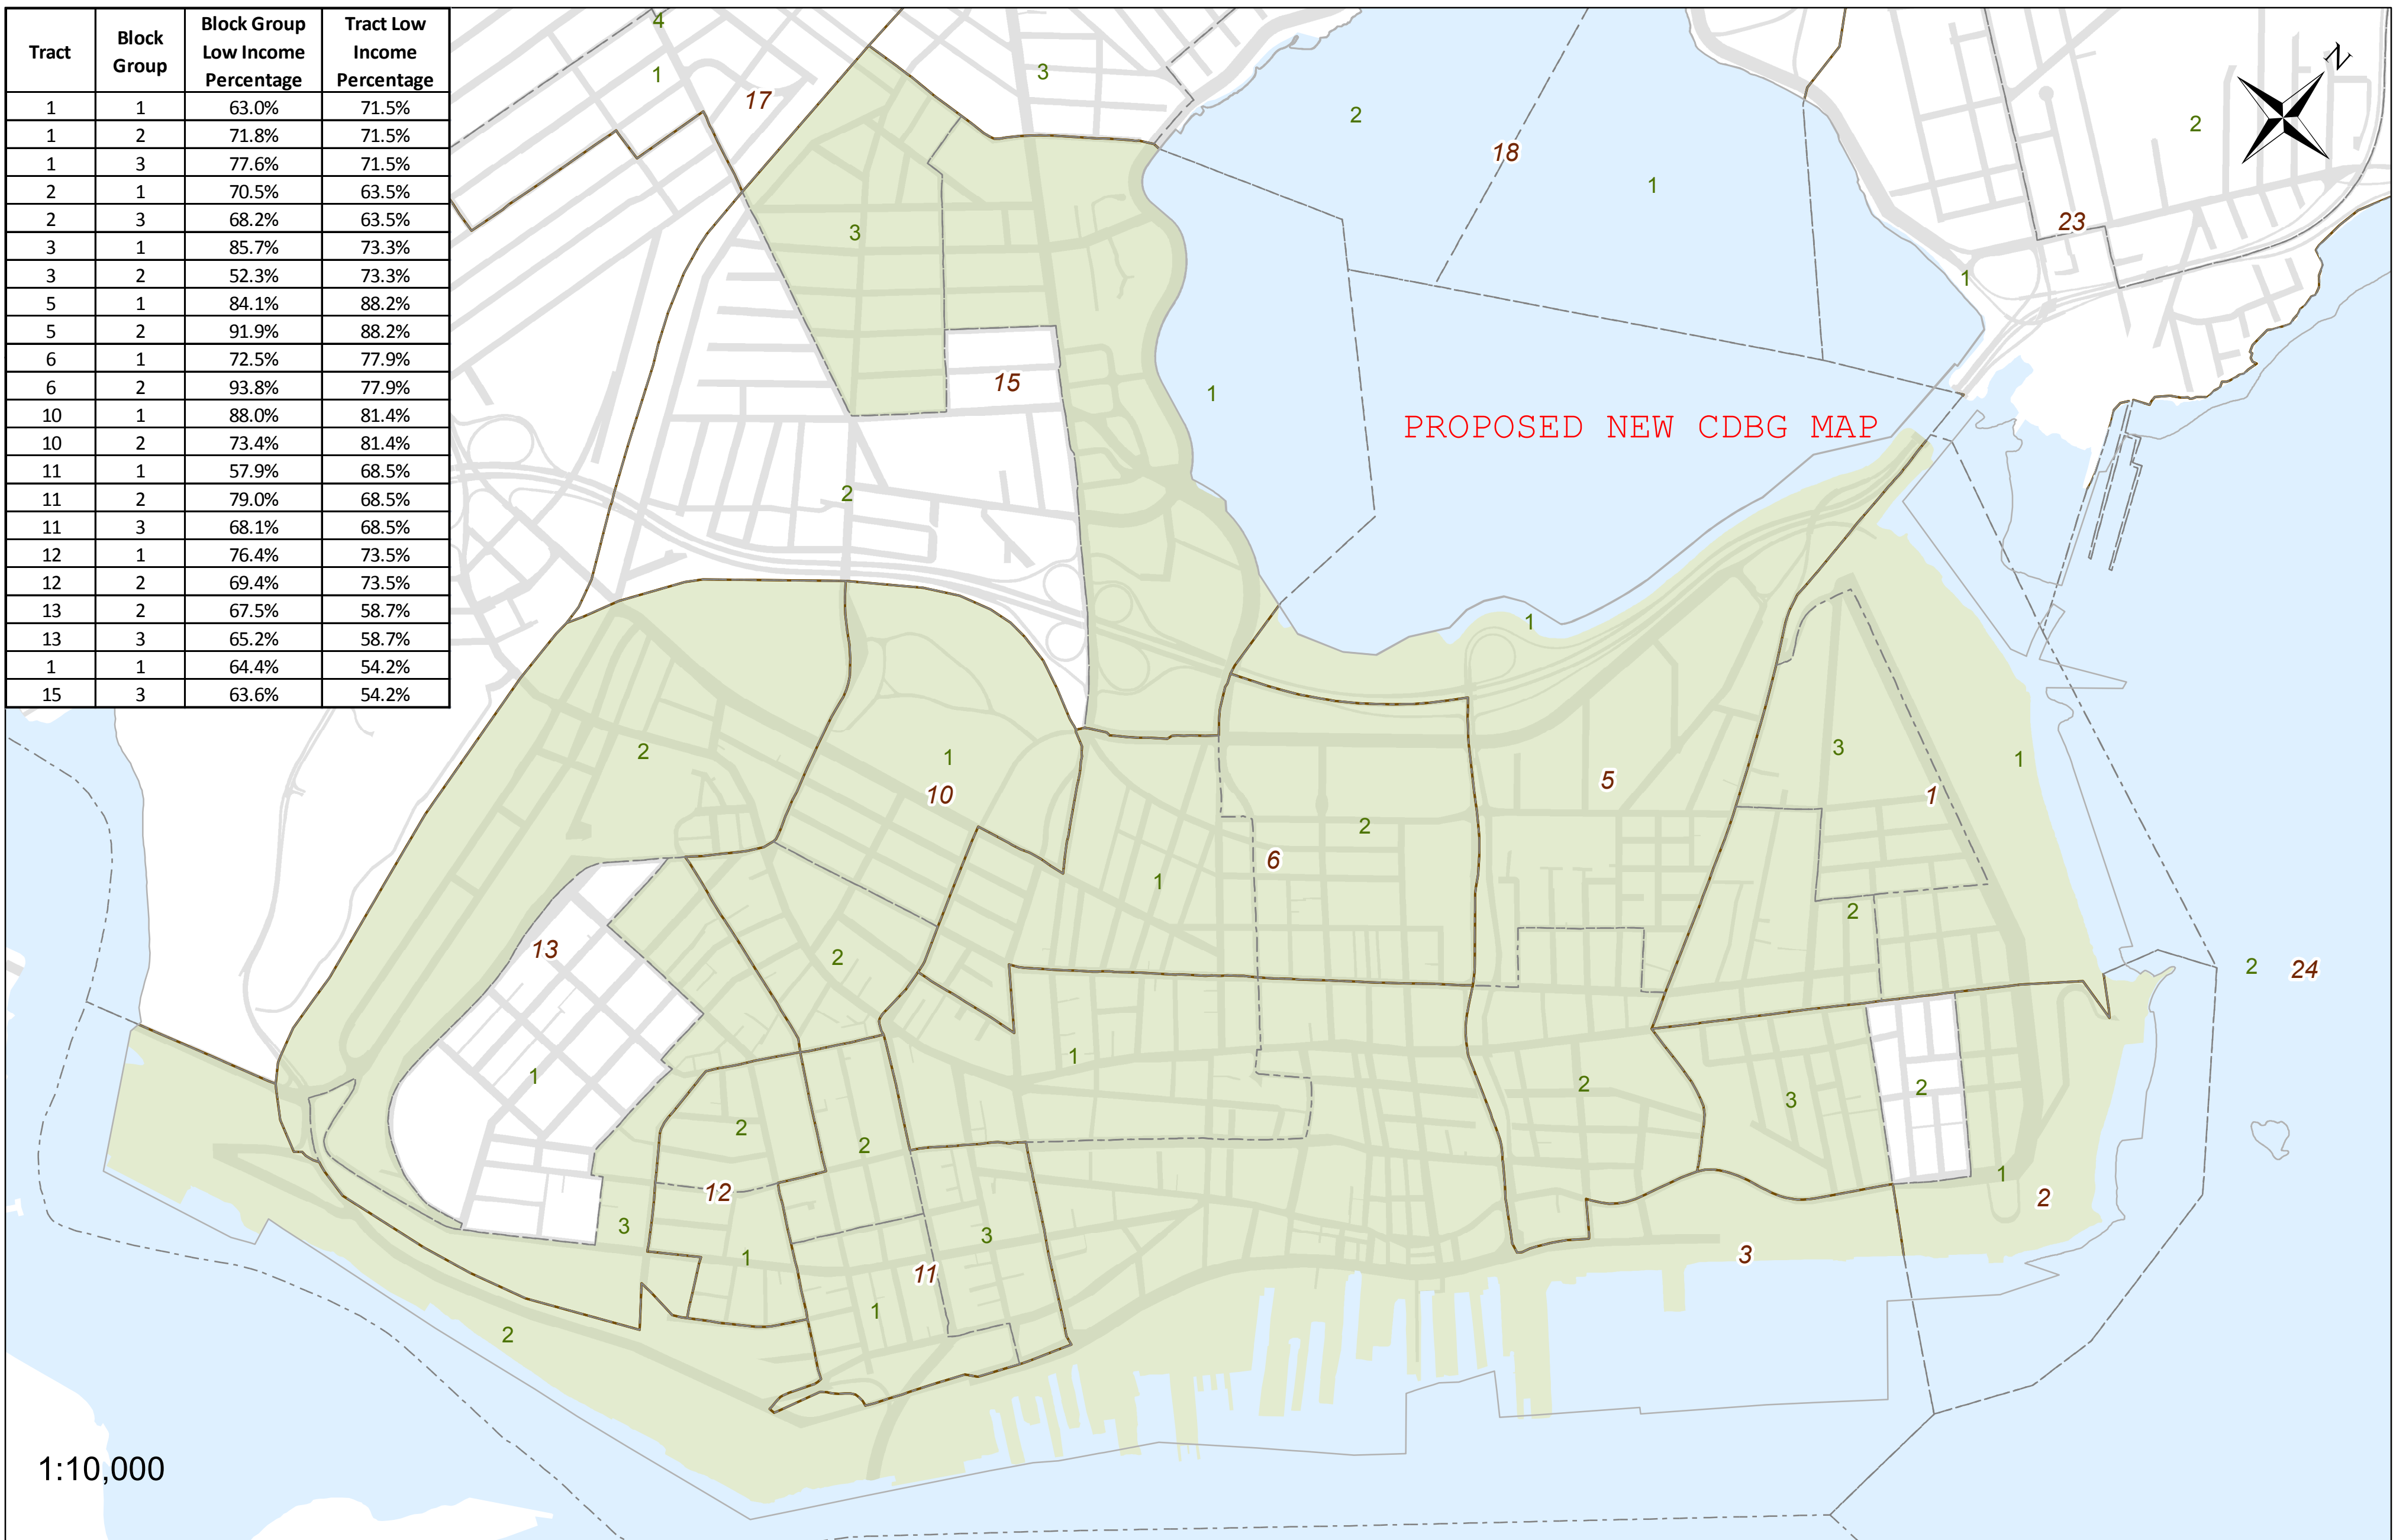

CURRENT CDBG MAP

Tract	Block Group	Block Group Low Income Percentage	Tract Low Income Percentage
1	1	63.0%	71.5%
1	2	71.8%	71.5%
1	3	77.6%	71.5%
2	1	70.5%	63.5%
2	3	68.2%	63.5%
3	1	85.7%	73.3%
3	2	52.3%	73.3%
5	1	84.1%	88.2%
5	2	91.9%	88.2%
6	1	72.5%	77.9%
6	2	93.8%	77.9%
10	1	88.0%	81.4%
10	2	73.4%	81.4%
11	1	57.9%	68.5%
11	2	79.0%	68.5%
11	3	68.1%	68.5%
12	1	76.4%	73.5%
12	2	69.4%	73.5%
13	2	67.5%	58.7%
13	3	65.2%	58.7%
1	1	64.4%	54.2%
15	3	63.6%	54.2%

- 2010 Block Groups
- 2010 Census Tracts
- Block Group & Tract > 51% Low Income

City of Portland

Block Groups and Tracts >51% Low Income

Map prepared by the City of Portland, Maine
 Department of Public Services
 Date: 2/27/2015