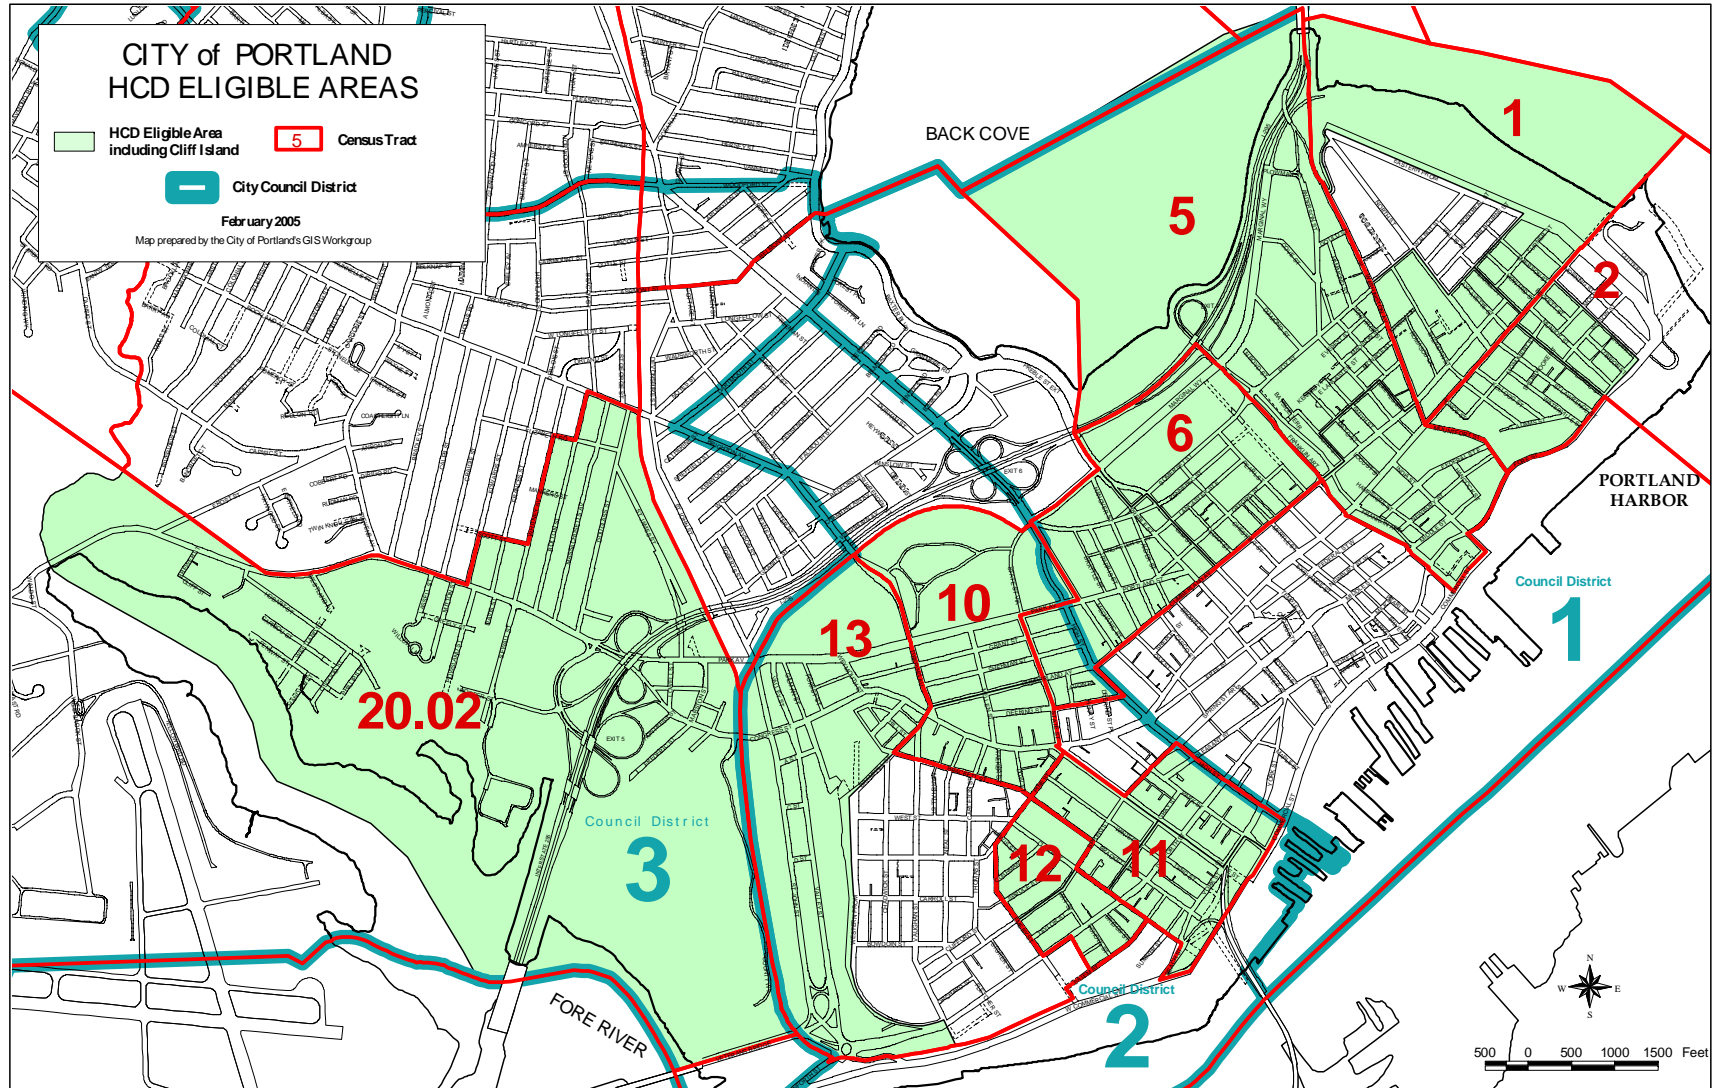

CURRENT CDBG MAP

Tract	Block Group	Block Group Low Income Percentage	Tract Low Income Percentage
1	1	63.0%	71.5%
1	2	71.8%	71.5%
1	3	77.6%	71.5%
2	1	70.5%	63.5%
2	3	68.2%	63.5%
3	1	85.7%	73.3%
3	2	52.3%	73.3%
5	1	84.1%	88.2%
5	2	91.9%	88.2%
6	1	72.5%	77.9%
6	2	93.8%	77.9%
10	1	88.0%	81.4%
10	2	73.4%	81.4%
11	1	57.9%	68.5%
11	2	79.0%	68.5%
11	3	68.1%	68.5%
12	1	76.4%	73.5%
12	2	69.4%	73.5%
13	2	67.5%	58.7%
13	3	65.2%	58.7%
1	1	64.4%	54.2%
15	3	63.6%	54.2%

- 2010 Block Groups
- 2010 Census Tracts
- Block Group & Tract > 51% Low Income

City of Portland

Block Groups and Tracts >51% Low Income

Map prepared by the City of Portland, Maine
 Department of Public Services
 Date: 2/27/2015