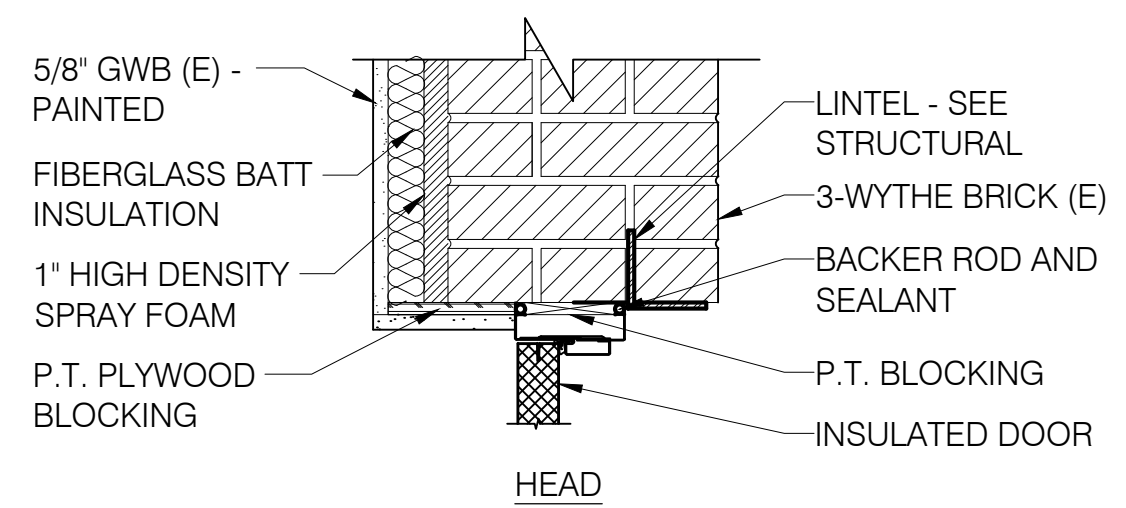

**1 WINDOW DETAILS @ BRICK VENEER**  
 SCALE: 1 1/2" = 1'-0"

**2 WINDOW DETAILS @ 3 WYTHE BRICK**  
 SCALE: 1 1/2" = 1'-0"

**3 WINDOW DETAILS SPLIT FACE VENEER**  
 SCALE: 1 1/2" = 1'-0"

**4 WINDOW DETAILS @ METAL SIDING**  
 SCALE: 1 1/2" = 1'-0"

**5 DOOR DETAILS @ 3 WYTHE BRICK**  
 SCALE: 1 1/2" = 1'-0"

REVISIONS
1
2
3
4
5