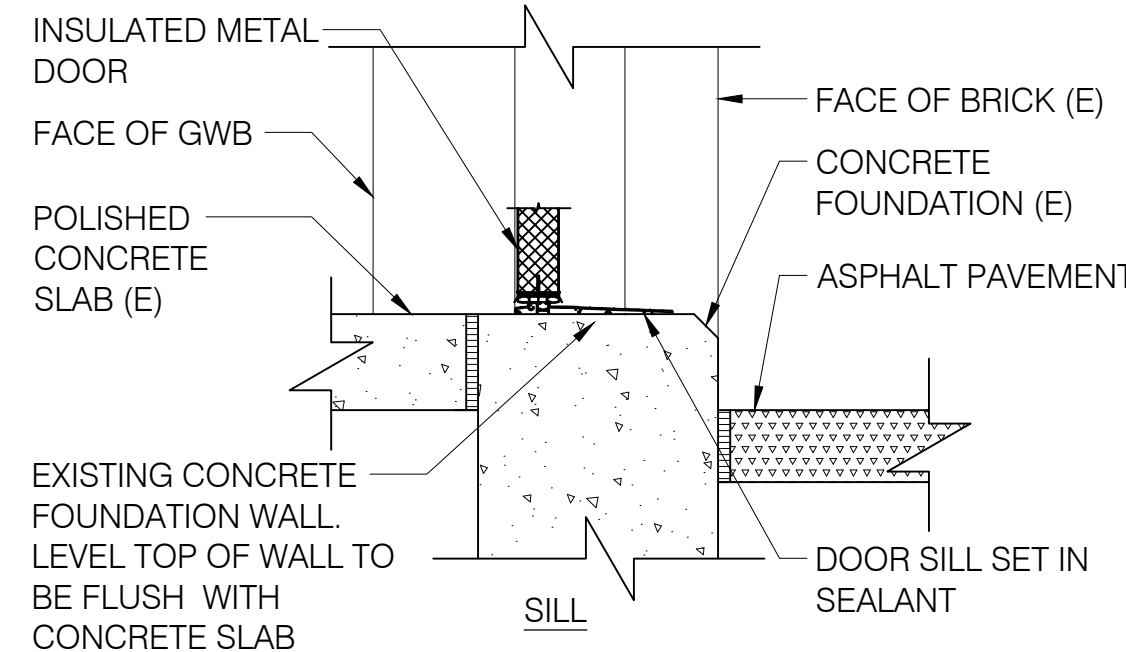

**1 WINDOW DETAILS @ BRICK VENEER**  
 SCALE: 1 1/2" = 1'-0"

**2 WINDOW DETAILS @ 3 WYTHE BRICK**  
 SCALE: 1 1/2" = 1'-0"

**3 WINDOW DETAILS SPLIT FACE VENEER**  
 SCALE: 1 1/2" = 1'-0"

**4 WINDOW DETAILS @ METAL SIDING**  
 SCALE: 1 1/2" = 1'-0"

**5 DOOR DETAILS @ 3 WYTHE BRICK**  
 SCALE: 1 1/2" = 1'-0"

REVISIONS
1
2
3
4
5