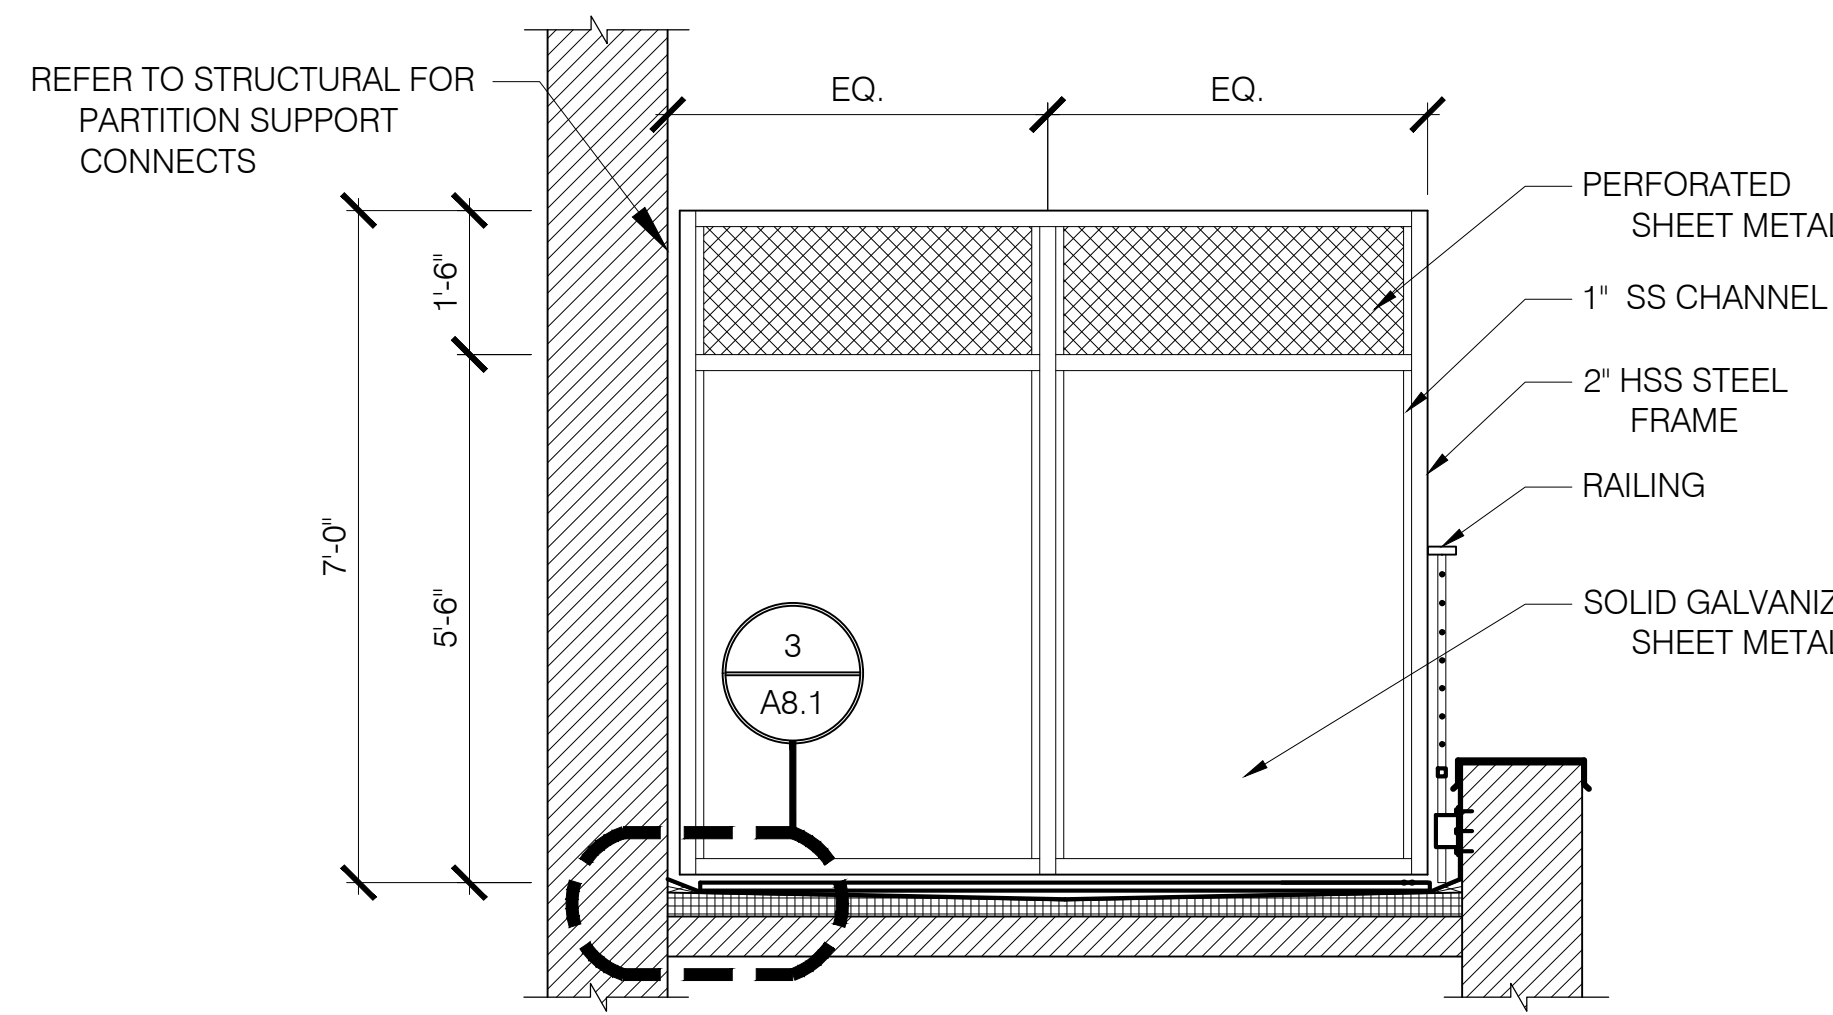

1 PARAPET - RAILING DETAIL
 SCALE: 1 1/2" = 1'-0"

4 DOOR SILL @ PATIO
 SCALE: 1 1/2" = 1'-0"

2 PARTITION DETAIL
 SCALE: 1/2" = 1'-0"

3 ROOF FLASHING DETAIL
 SCALE: 1 1/2" = 1'-0"

5 DOOR HEAD @ PATIO
 SCALE: 1 1/2" = 1'-0"

6 ROOF PENETRATION DETAIL
 SCALE: 1 1/2" = 1'-0"

7 ROOF VENT DETAIL
 SCALE: 1 1/2" = 1'-0"

8 REPLACEMENT WINDOW SILL DTL - TYP.
 SCALE: 1 1/2" = 1'-0"