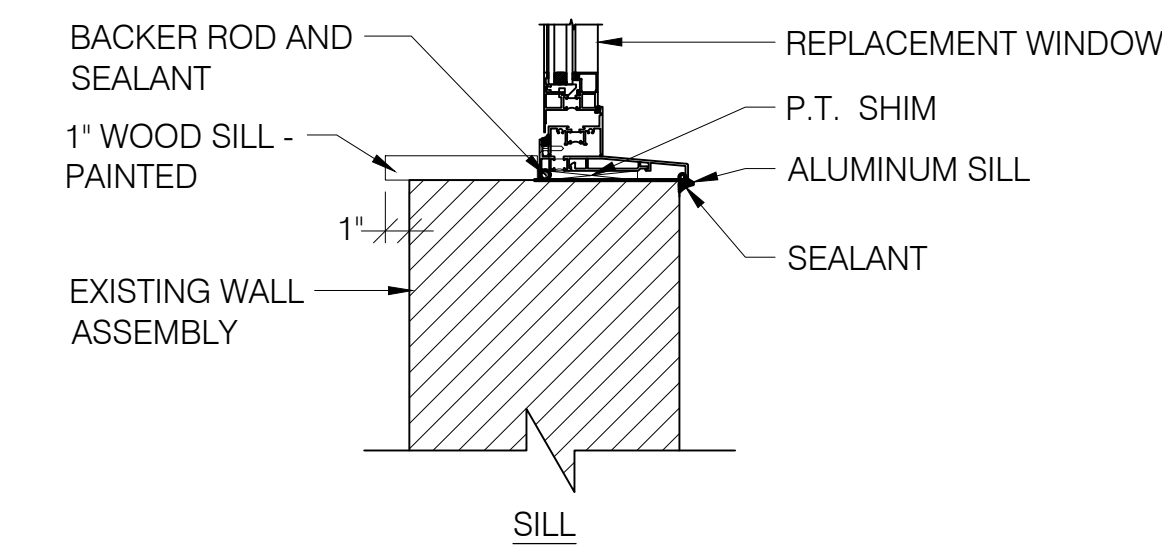

1 PARAPET - RAILING DETAIL
 SCALE: 1 1/2" = 1'-0"

4 DOOR SILL @ PATIO
 SCALE: 1 1/2" = 1'-0"

2 PARTITION DETAIL
 SCALE: 1/2" = 1'-0"

3 ROOF FLASHING DETAIL
 SCALE: 1 1/2" = 1'-0"

5 DOOR HEAD @ PATIO
 SCALE: 1 1/2" = 1'-0"

6 ROOF PENETRATION DETAIL
 SCALE: 1 1/2" = 1'-0"

7 ROOF VENT DETAIL
 SCALE: 1 1/2" = 1'-0"

8 REPLACEMENT WINDOW SILL DTL - TYP.
 SCALE: 1 1/2" = 1'-0"