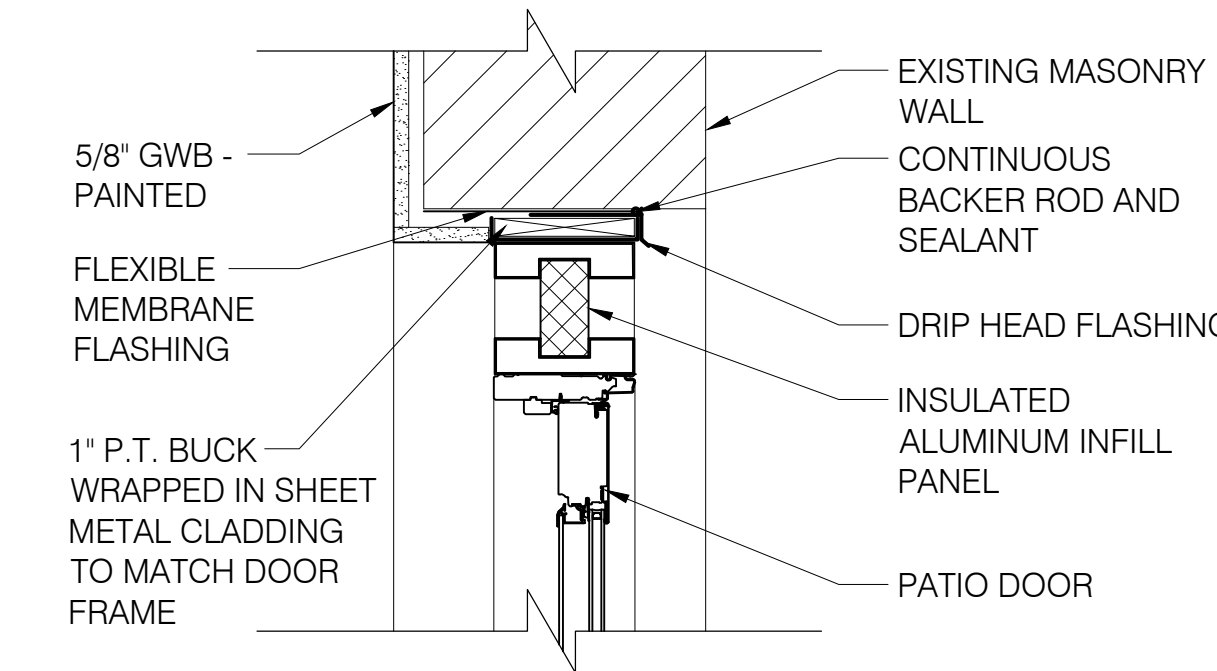

1 PARAPET - RAILING DETAIL
 SCALE: 1 1/2" = 1'-0"

4 DOOR SILL @ PATIO
 SCALE: 1 1/2" = 1'-0"

2 PARTITION DETAIL
 SCALE: 1/2" = 1'-0"

3 ROOF FLASHING DETAIL
 SCALE: 1 1/2" = 1'-0"

5 DOOR HEAD @ PATIO
 SCALE: 1 1/2" = 1'-0"

6 ROOF PENETRATION DETAIL
 SCALE: 1 1/2" = 1'-0"

7 ROOF VENT DETAIL
 SCALE: 1 1/2" = 1'-0"

8 REPLACEMENT WINDOW SILL DTL - TYP.
 SCALE: 1 1/2" = 1'-0"