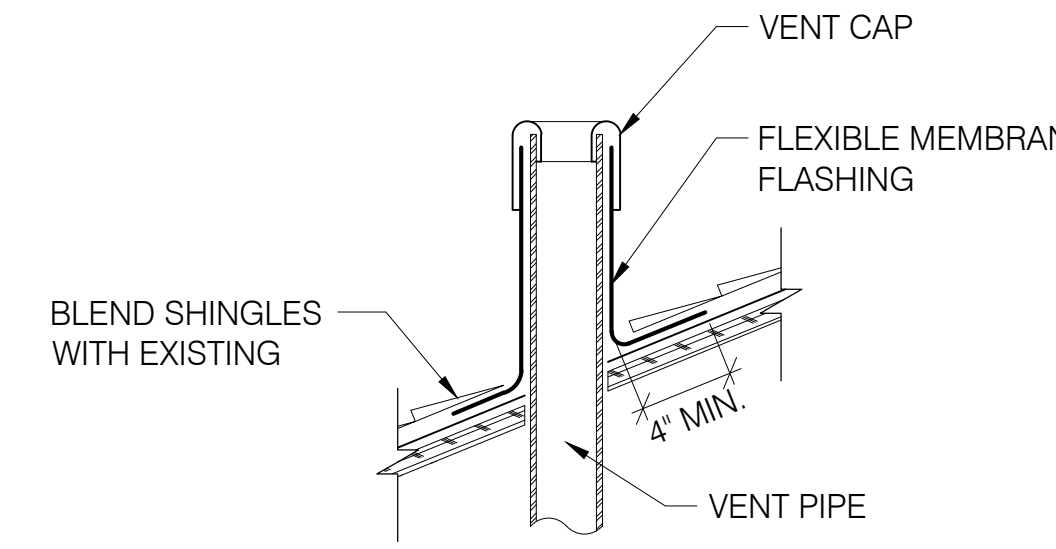

1 PARAPET - RAILING DETAIL
 SCALE: 1 1/2" = 1'-0"

4 DOOR SILL @ PATIO
 SCALE: 1 1/2" = 1'-0"

2 PARTITION DETAIL
 SCALE: 1/2" = 1'-0"

3 ROOF FLASHING DETAIL
 SCALE: 1 1/2" = 1'-0"

5 DOOR HEAD @ PATIO
 SCALE: 1 1/2" = 1'-0"

6 ROOF PENETRATION DETAIL
 SCALE: 1 1/2" = 1'-0"

7 ROOF VENT DETAIL
 SCALE: 1 1/2" = 1'-0"

8 REPLACEMENT WINDOW SILL DTL - TYP.
 SCALE: 1 1/2" = 1'-0"