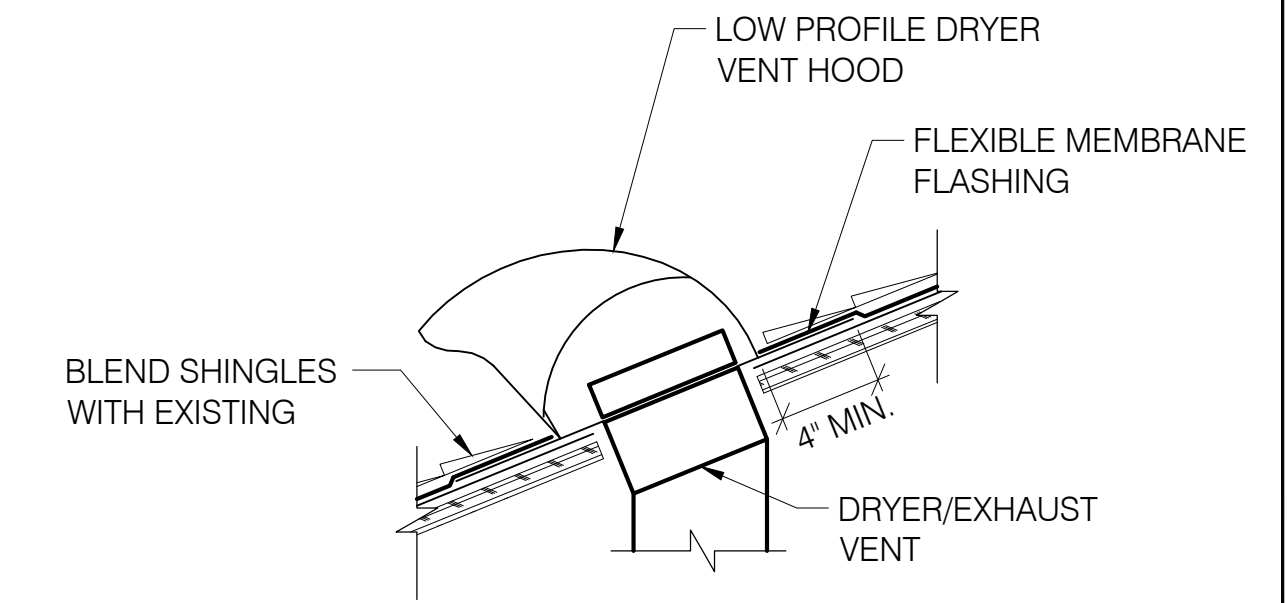

1 PARAPET - RAILING DETAIL
 SCALE: 1 1/2" = 1'-0"

4 DOOR SILL @ PATIO
 SCALE: 1 1/2" = 1'-0"

2 PARTITION DETAIL
 SCALE: 1/2" = 1'-0"

3 ROOF FLASHING DETAIL
 SCALE: 1 1/2" = 1'-0"

5 DOOR HEAD @ PATIO
 SCALE: 1 1/2" = 1'-0"

6 ROOF PENETRATION DETAIL
 SCALE: 1 1/2" = 1'-0"

7 ROOF VENT DETAIL
 SCALE: 1 1/2" = 1'-0"

8 REPLACEMENT WINDOW SILL DTL - TYP.
 SCALE: 1 1/2" = 1'-0"