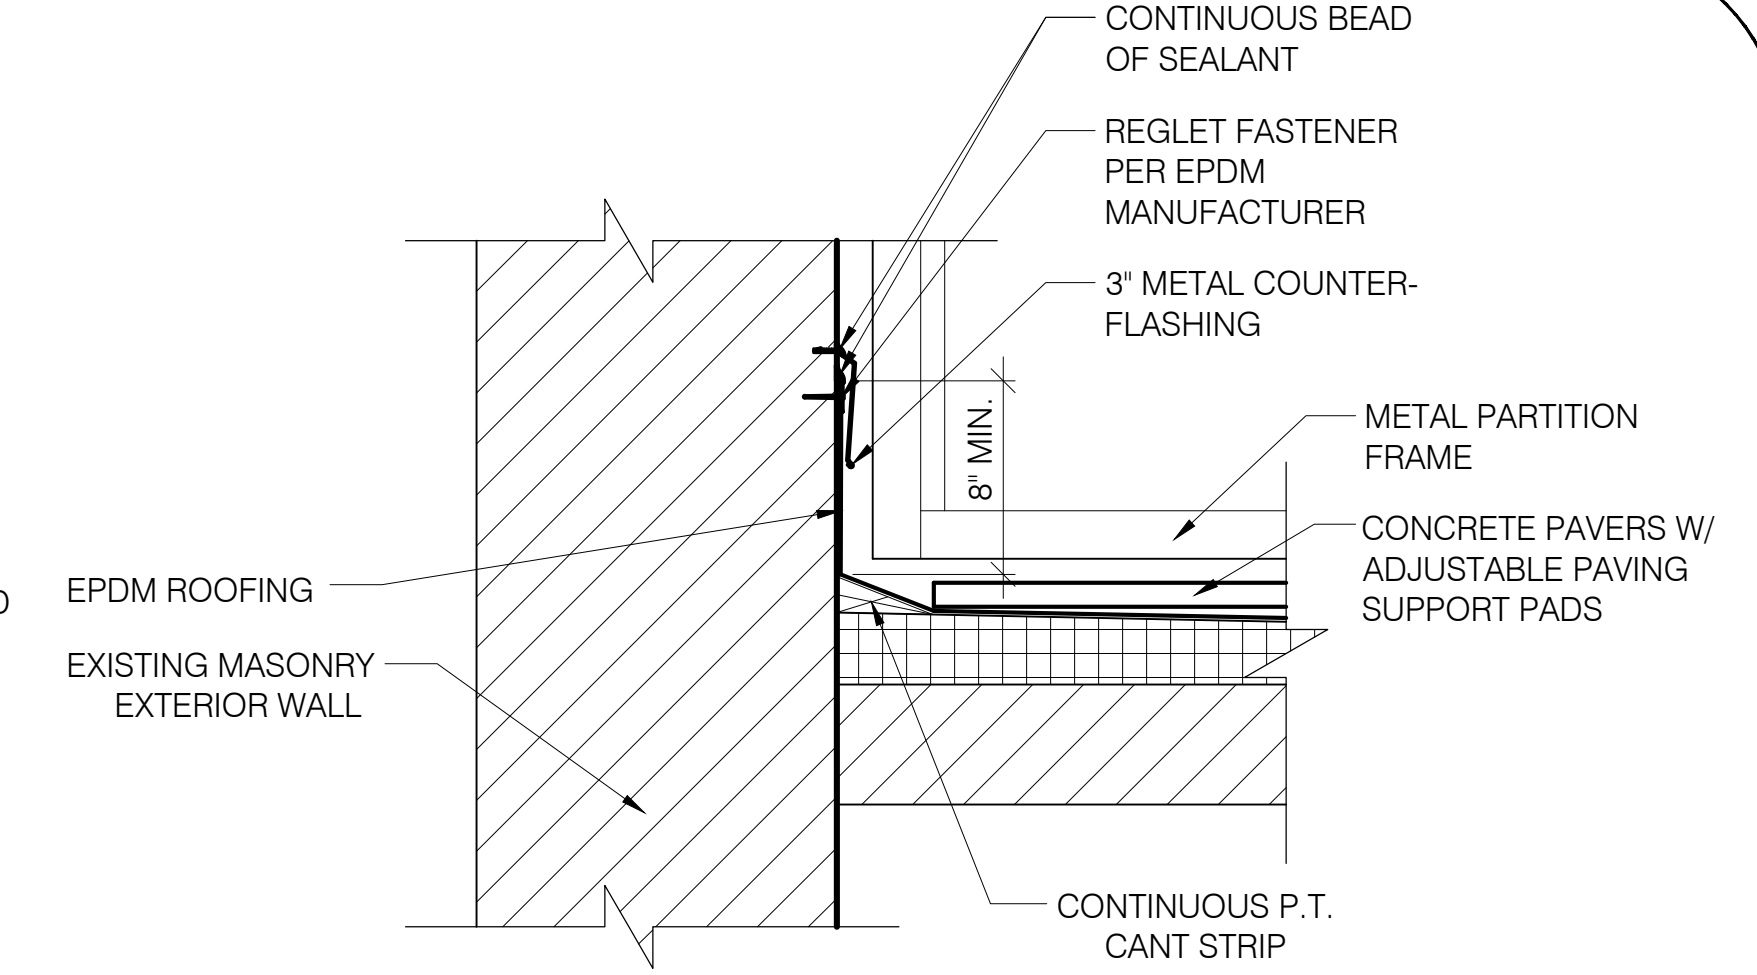

1 PARAPET - RAILING DETAIL
 SCALE: 1 1/2" = 1'-0"

4 DOOR SILL @ PATIO
 SCALE: 1 1/2" = 1'-0"

2 PARTITION DETAIL
 SCALE: 1/2" = 1'-0"

3 ROOF FLASHING DETAIL
 SCALE: 1 1/2" = 1'-0"

5 DOOR HEAD @ PATIO
 SCALE: 1 1/2" = 1'-0"

6 ROOF PENETRATION DETAIL
 SCALE: 1 1/2" = 1'-0"

7 ROOF VENT DETAIL
 SCALE: 1 1/2" = 1'-0"

8 REPLACEMENT WINDOW SILL DTL - TYP.
 SCALE: 1 1/2" = 1'-0"