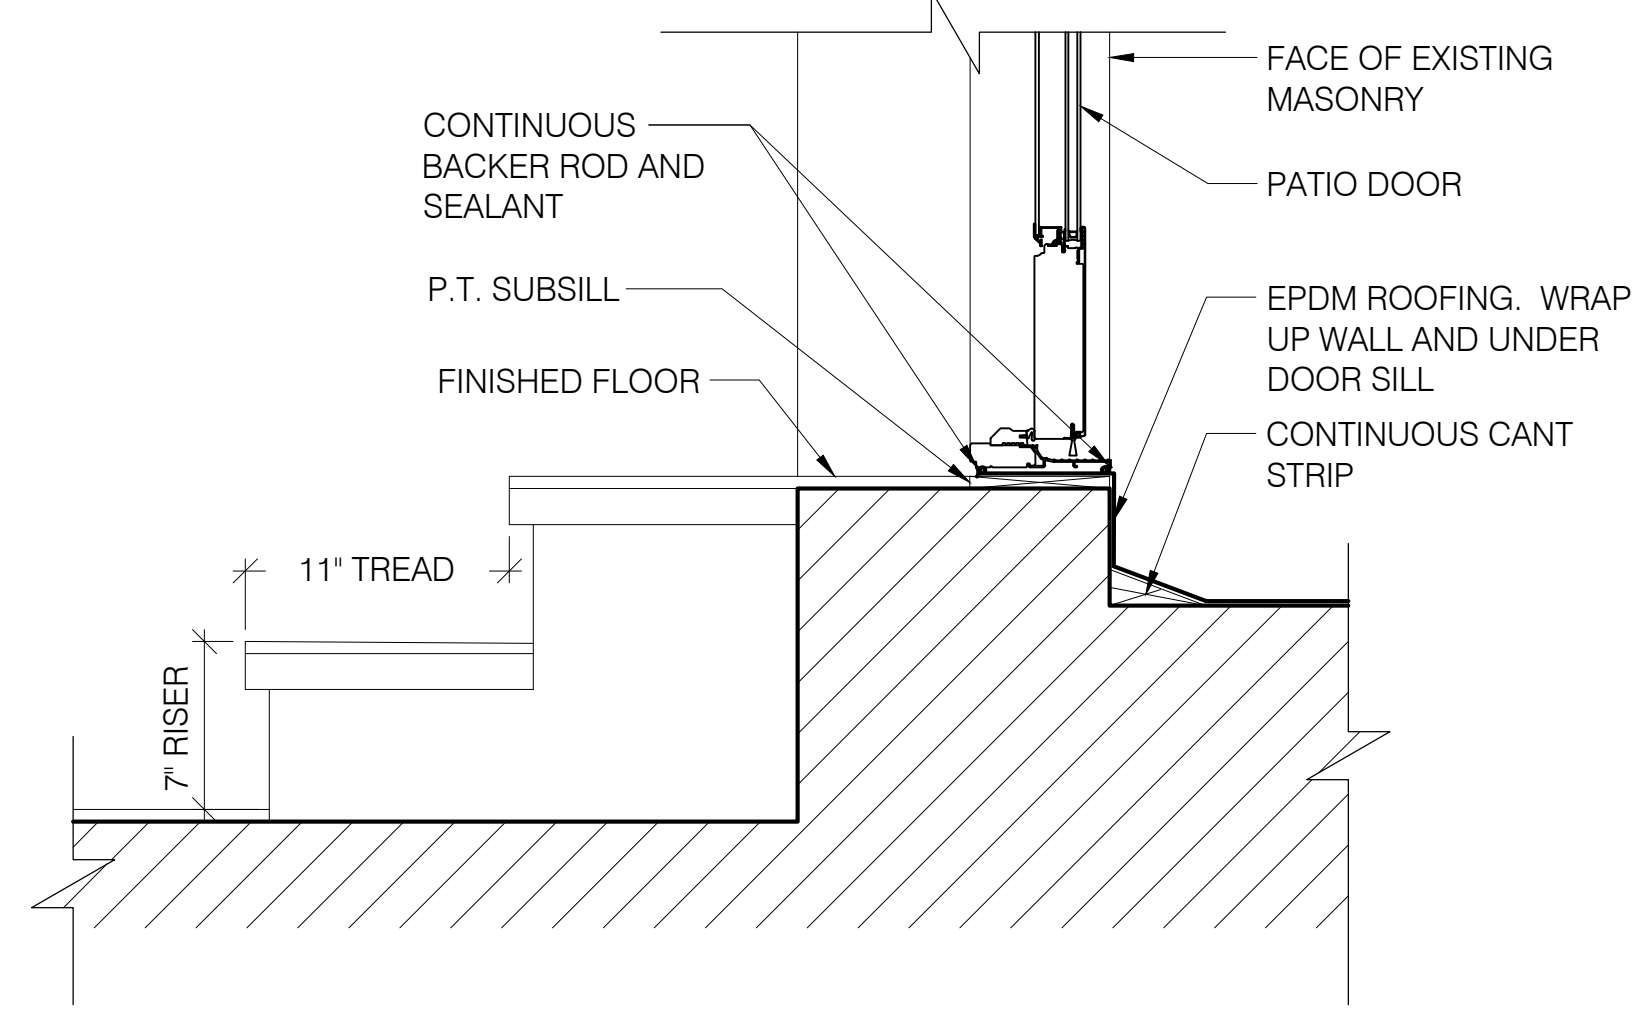

1 PARAPET - RAILING DETAIL
 SCALE: 1 1/2" = 1'-0"

4 DOOR SILL @ PATIO
 SCALE: 1 1/2" = 1'-0"

2 PARTITION DETAIL
 SCALE: 1/2" = 1'-0"

3 ROOF FLASHING DETAIL
 SCALE: 1 1/2" = 1'-0"

5 DOOR HEAD @ PATIO
 SCALE: 1 1/2" = 1'-0"

6 ROOF PENETRATION DETAIL
 SCALE: 1 1/2" = 1'-0"

7 ROOF VENT DETAIL
 SCALE: 1 1/2" = 1'-0"

8 REPLACEMENT WINDOW SILL DTL - TYP.
 SCALE: 1 1/2" = 1'-0"