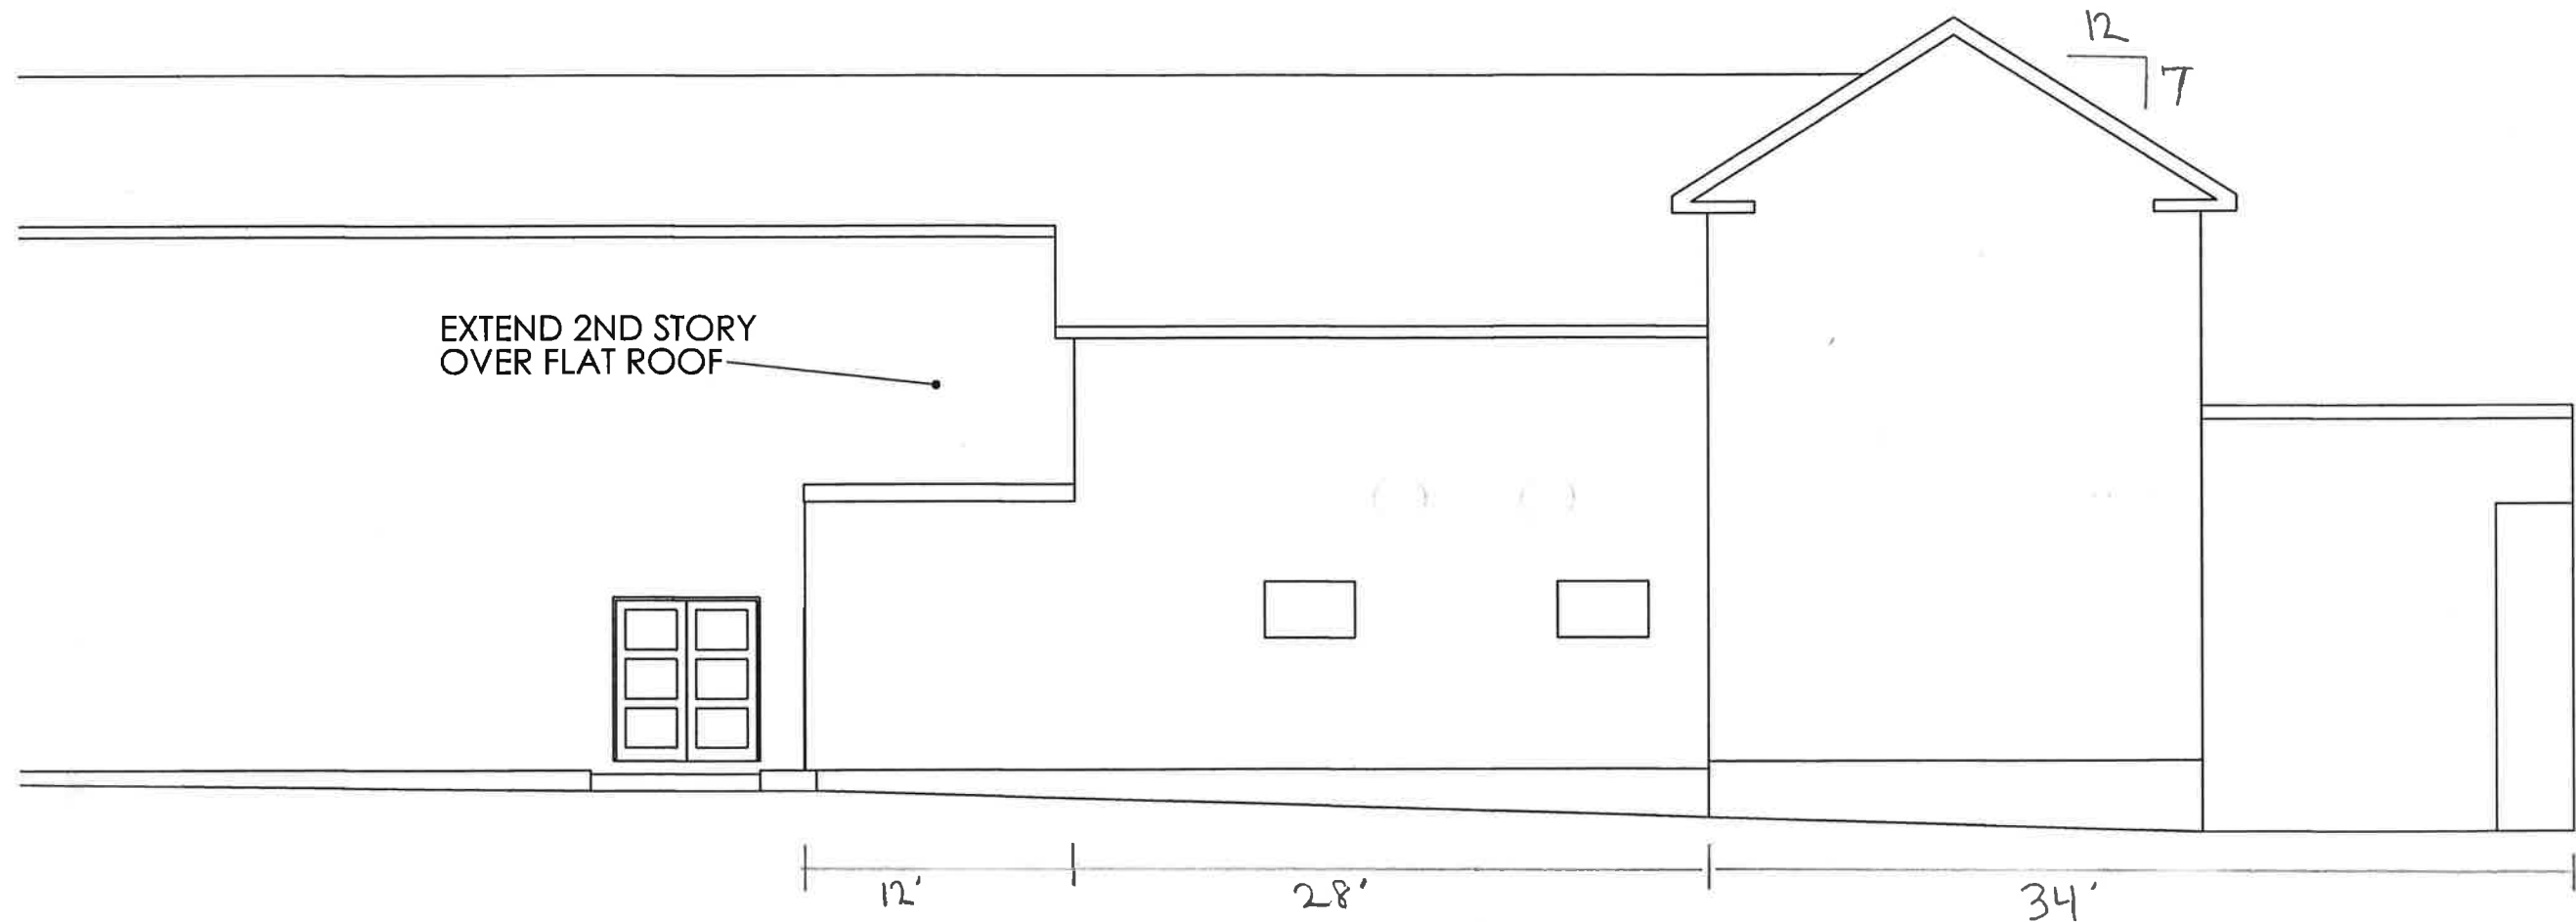

32,000 overall

WEST ELEVATION - EXISTING BUILDING

A1.001
EXISTING EXTERIOR ELEVATION
EAST END STUDIOS, LLC
273 CONGRESS ST. PORTLAND
DATE: 4-15-2013
SCALE: 1/8" = 1'-0"