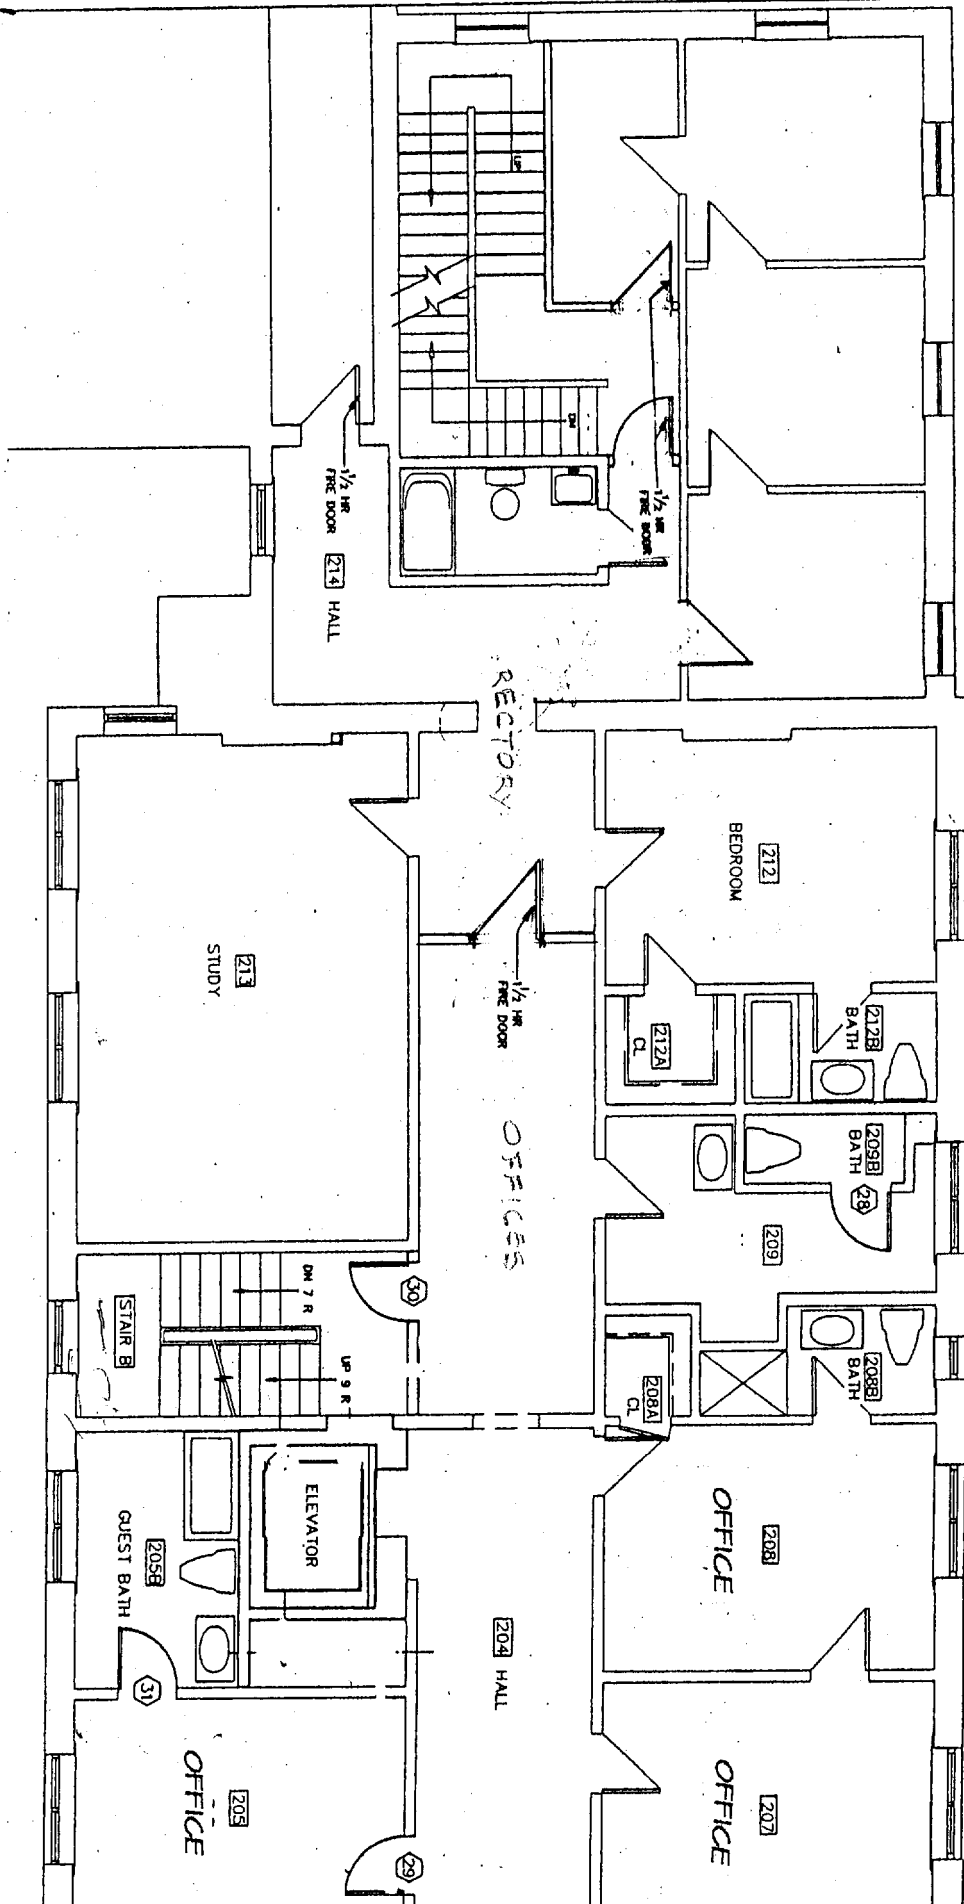

CUMBERLAND AVENUE

LOCUST STREET

CATHEDRAL

SCHOOL

RECTORY

GUILD HALL

LEGEND
• WALLS
• ROOF
• CHURCH

ACME PFM00-3 EXHAUST FAN

EXISTING PORCH OVERHEAD

SCALE: 1/8" = 1'-0"

SCALE: 1/8" = 1'-0"