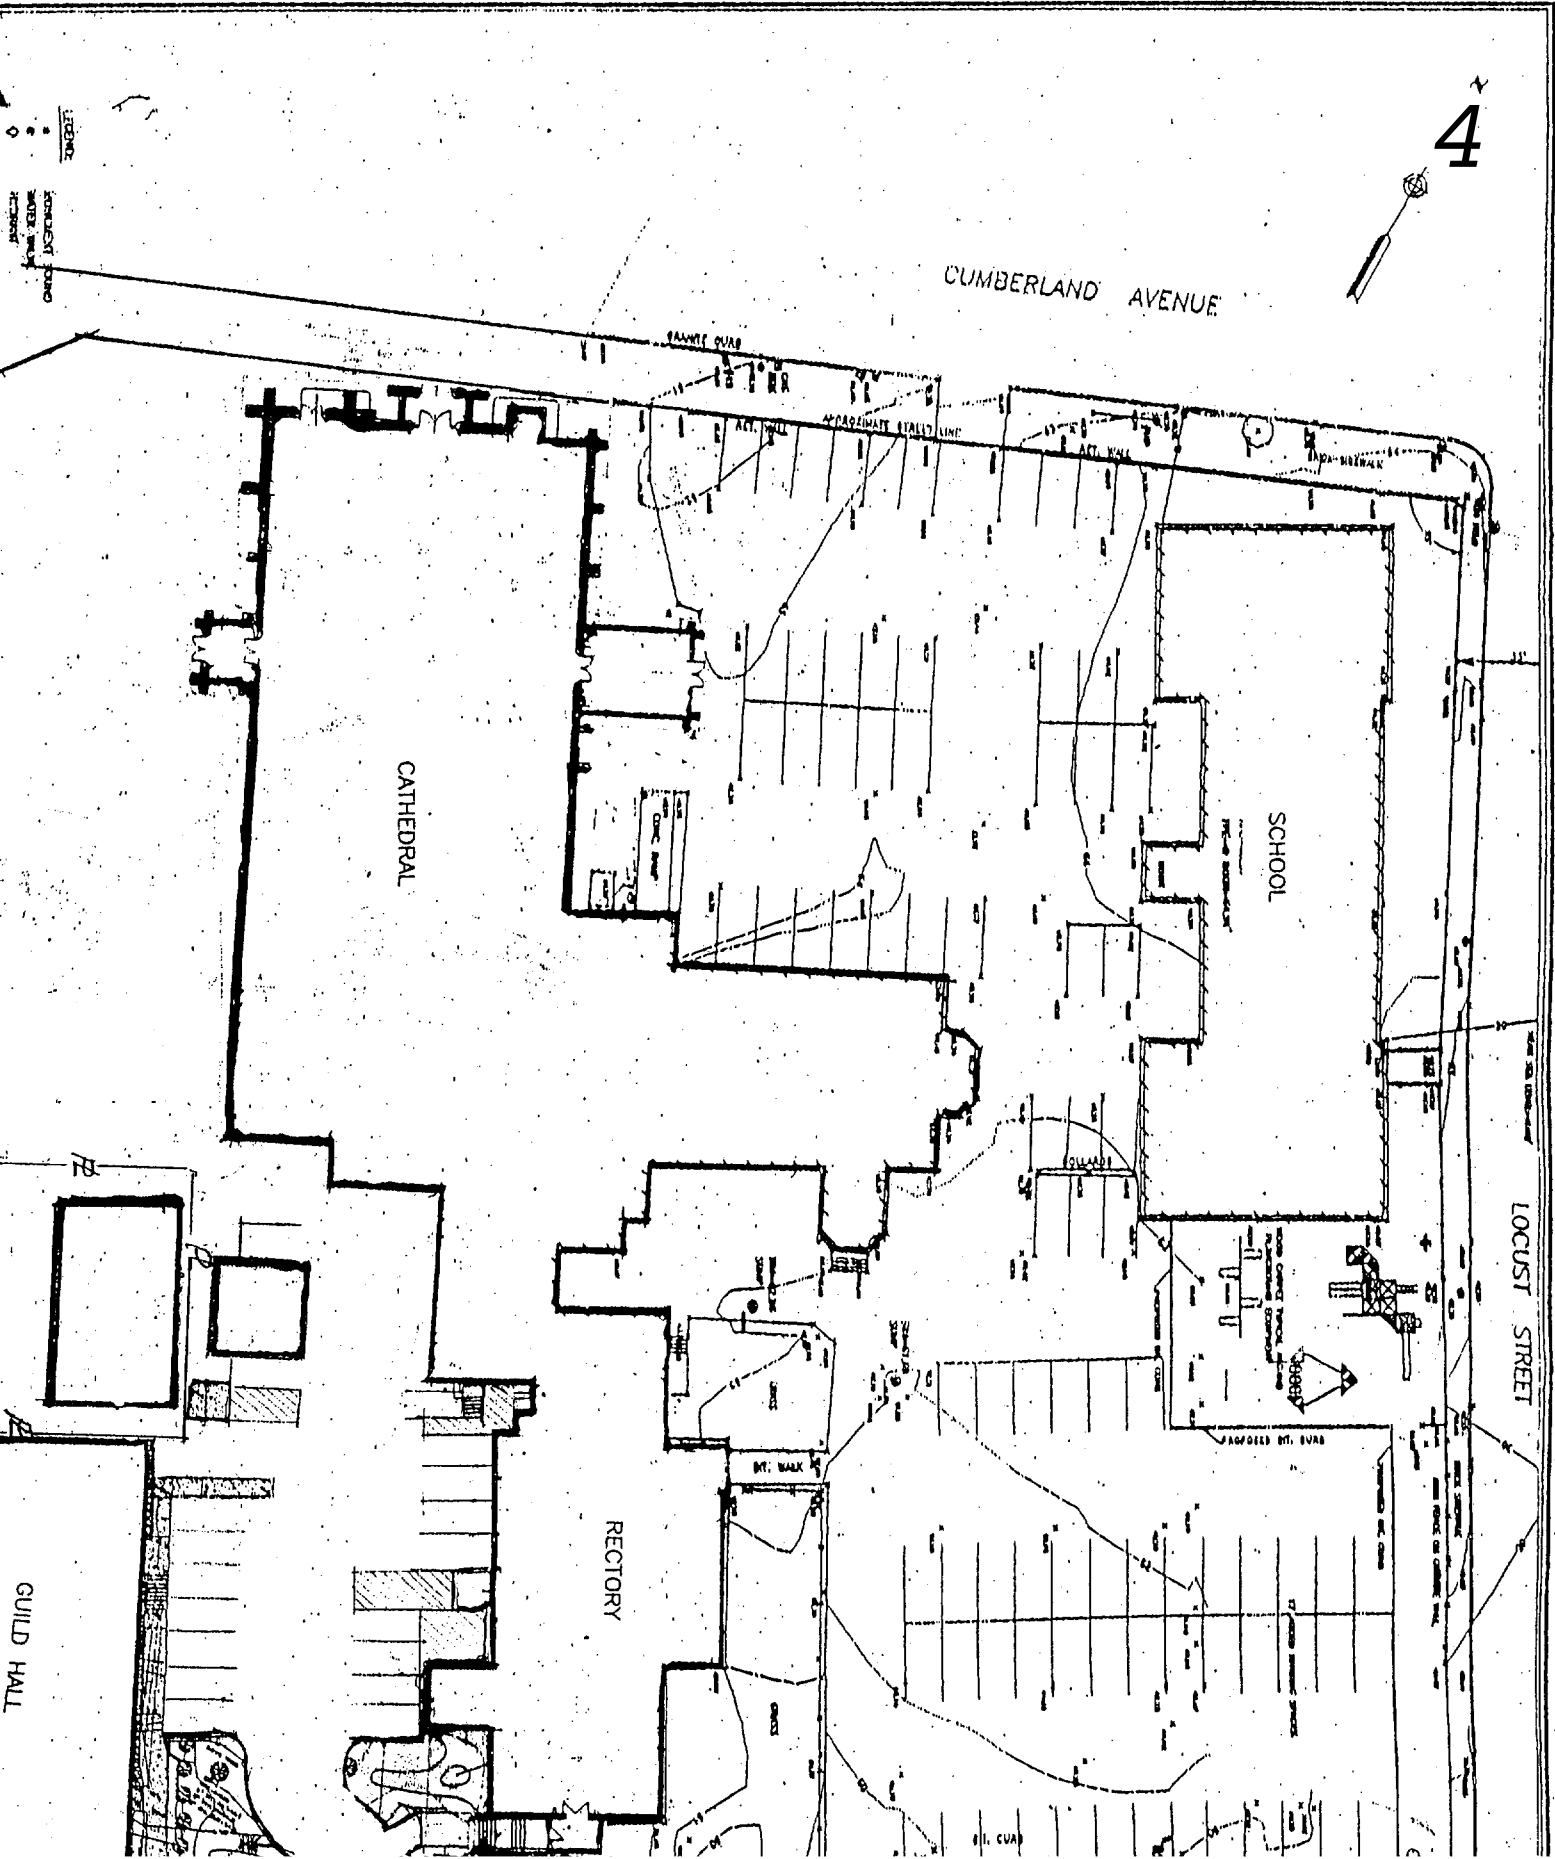

CUMBERLAND AVENUE

LOCUST STREET

CATHEDRAL

SCHOOL

RECTORY

GUILD HALL

LEGEND
• WALLS
• ROOF
• CHURCH

ACME PFM00-3 EXHAUST FAN

EXISTING PORCH OVERHEAD

SCALE: 1/8" = 1'-0"

SCALE: 1/8" = 1'-0"