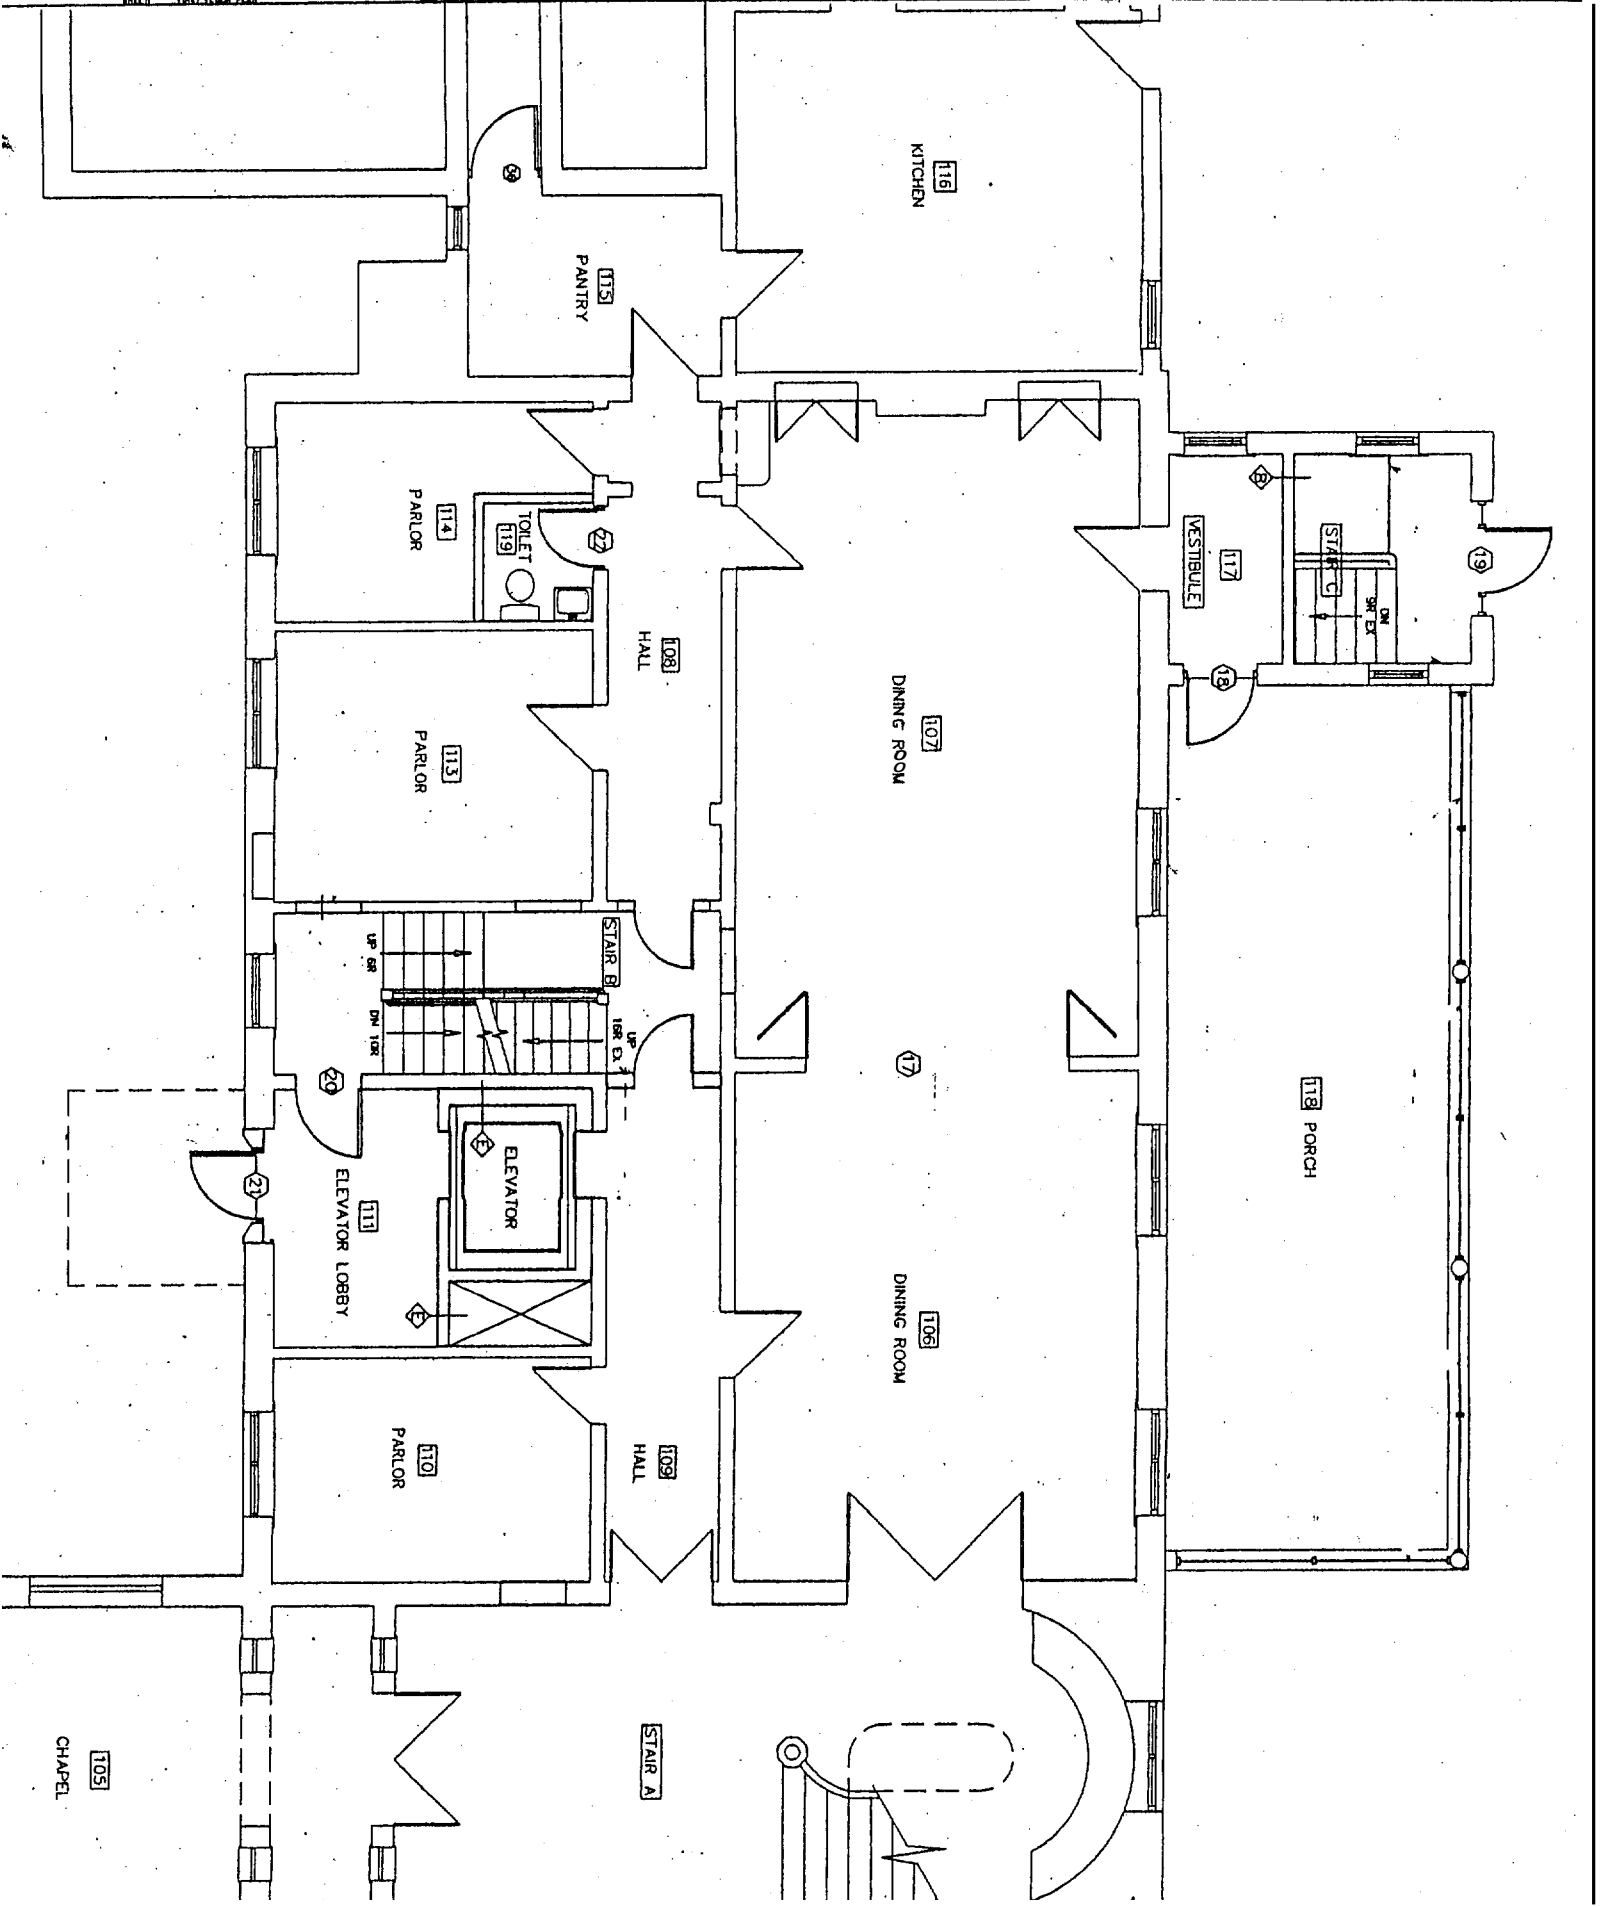

CUMBERLAND AVENUE

LOCUST STREET

CATHEDRAL

SCHOOL

RECTORY

GUILD HALL

LEGEND
• WALLS
• ROOF
• CHURCH

ACME PFM00-3 EXHAUST FAN

EXISTING PORCH OVERHEAD

SCALE: 1/8" = 1'-0"

SCALE: 1/8" = 1'-0"