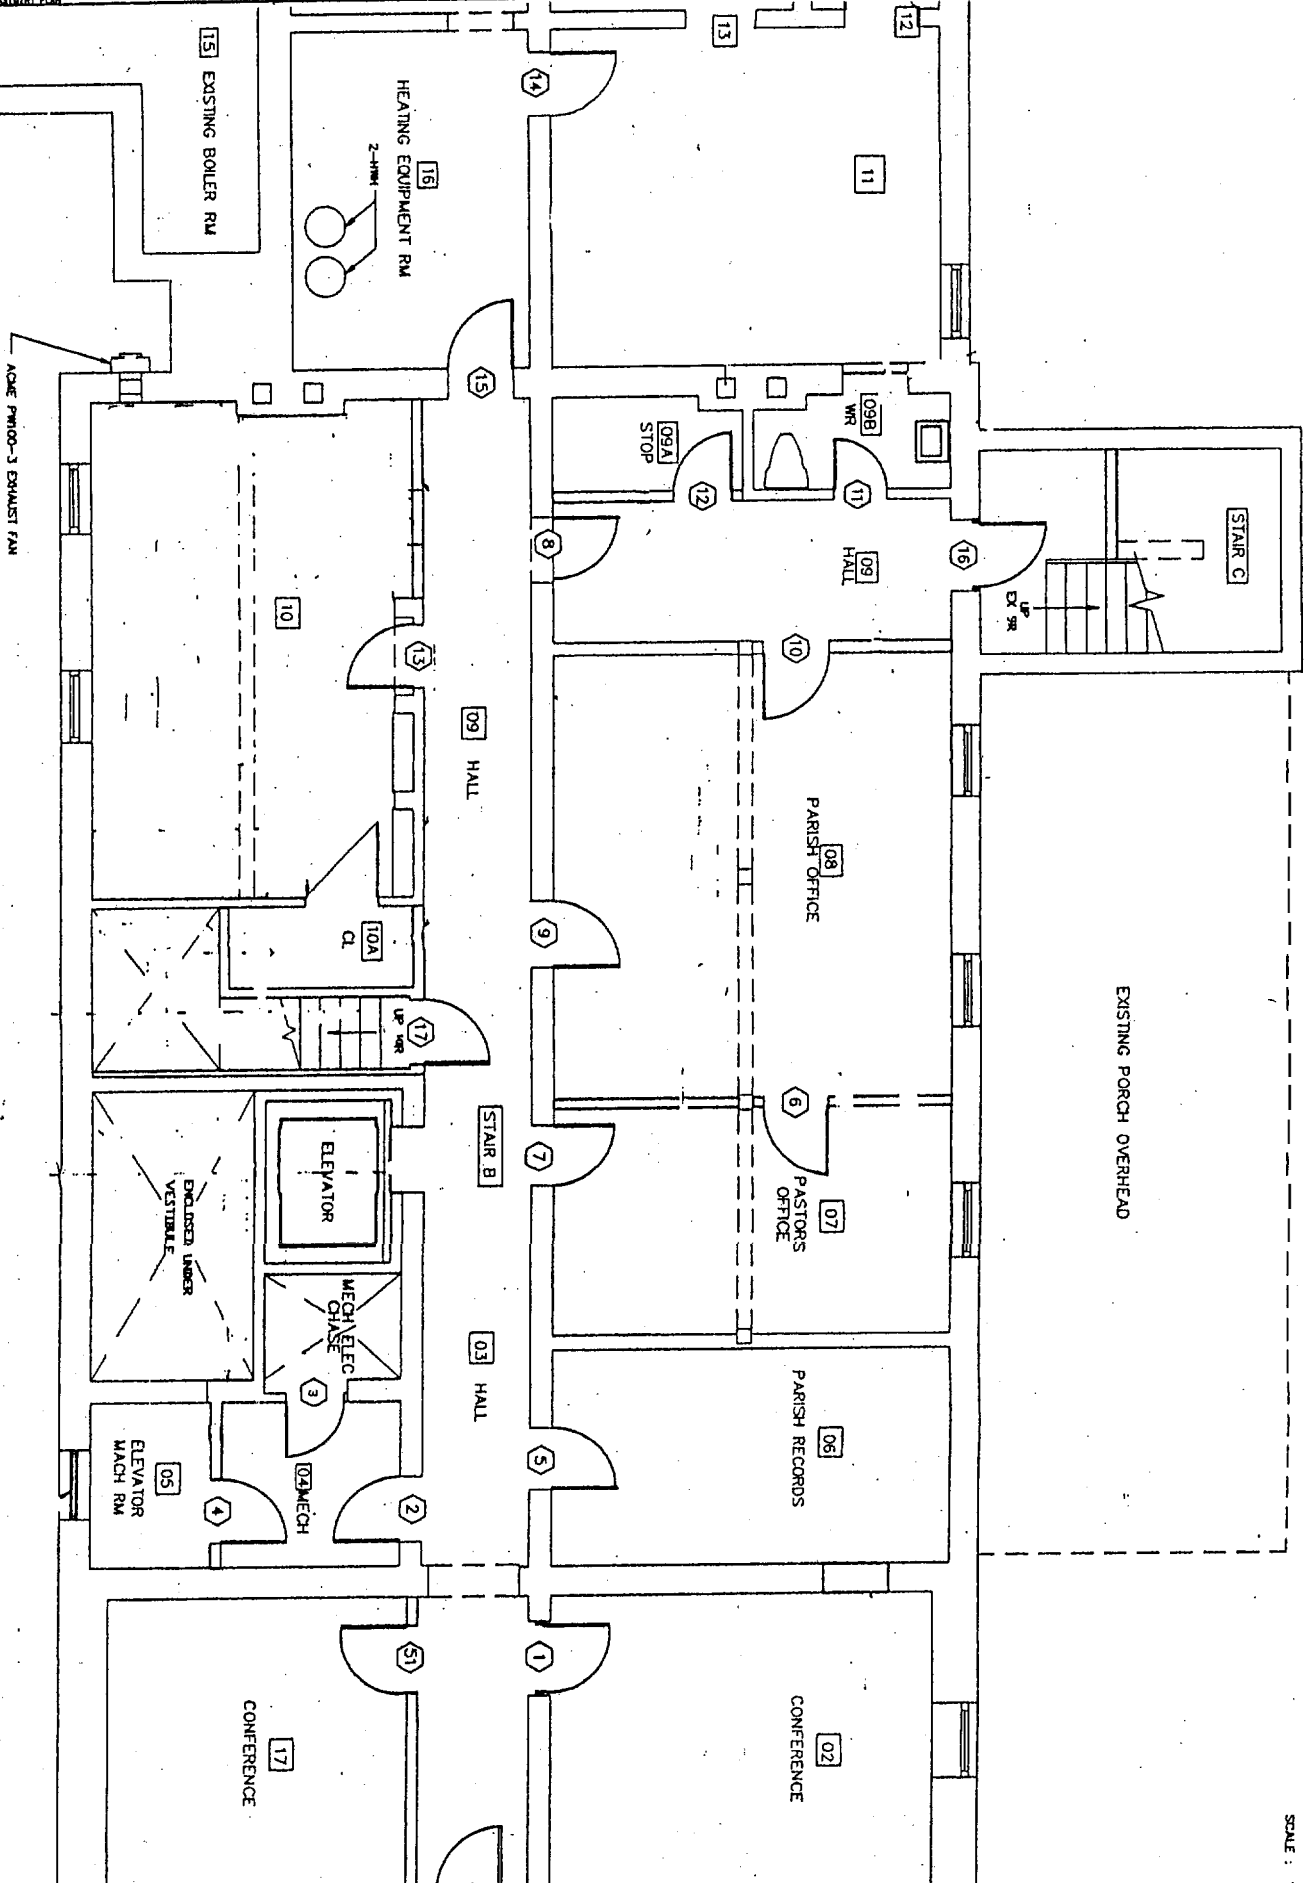

CUMBERLAND AVENUE

LOCUST STREET

CATHEDRAL

SCHOOL

RECTORY

GUILD HALL

LEGEND
• WALLS
• ROOF
• CHURCH

ACME PFM00-3 EXHAUST FAN

EXISTING PORCH OVERHEAD

SCALE: 1/8" = 1'-0"

SCALE: 1/8" = 1'-0"