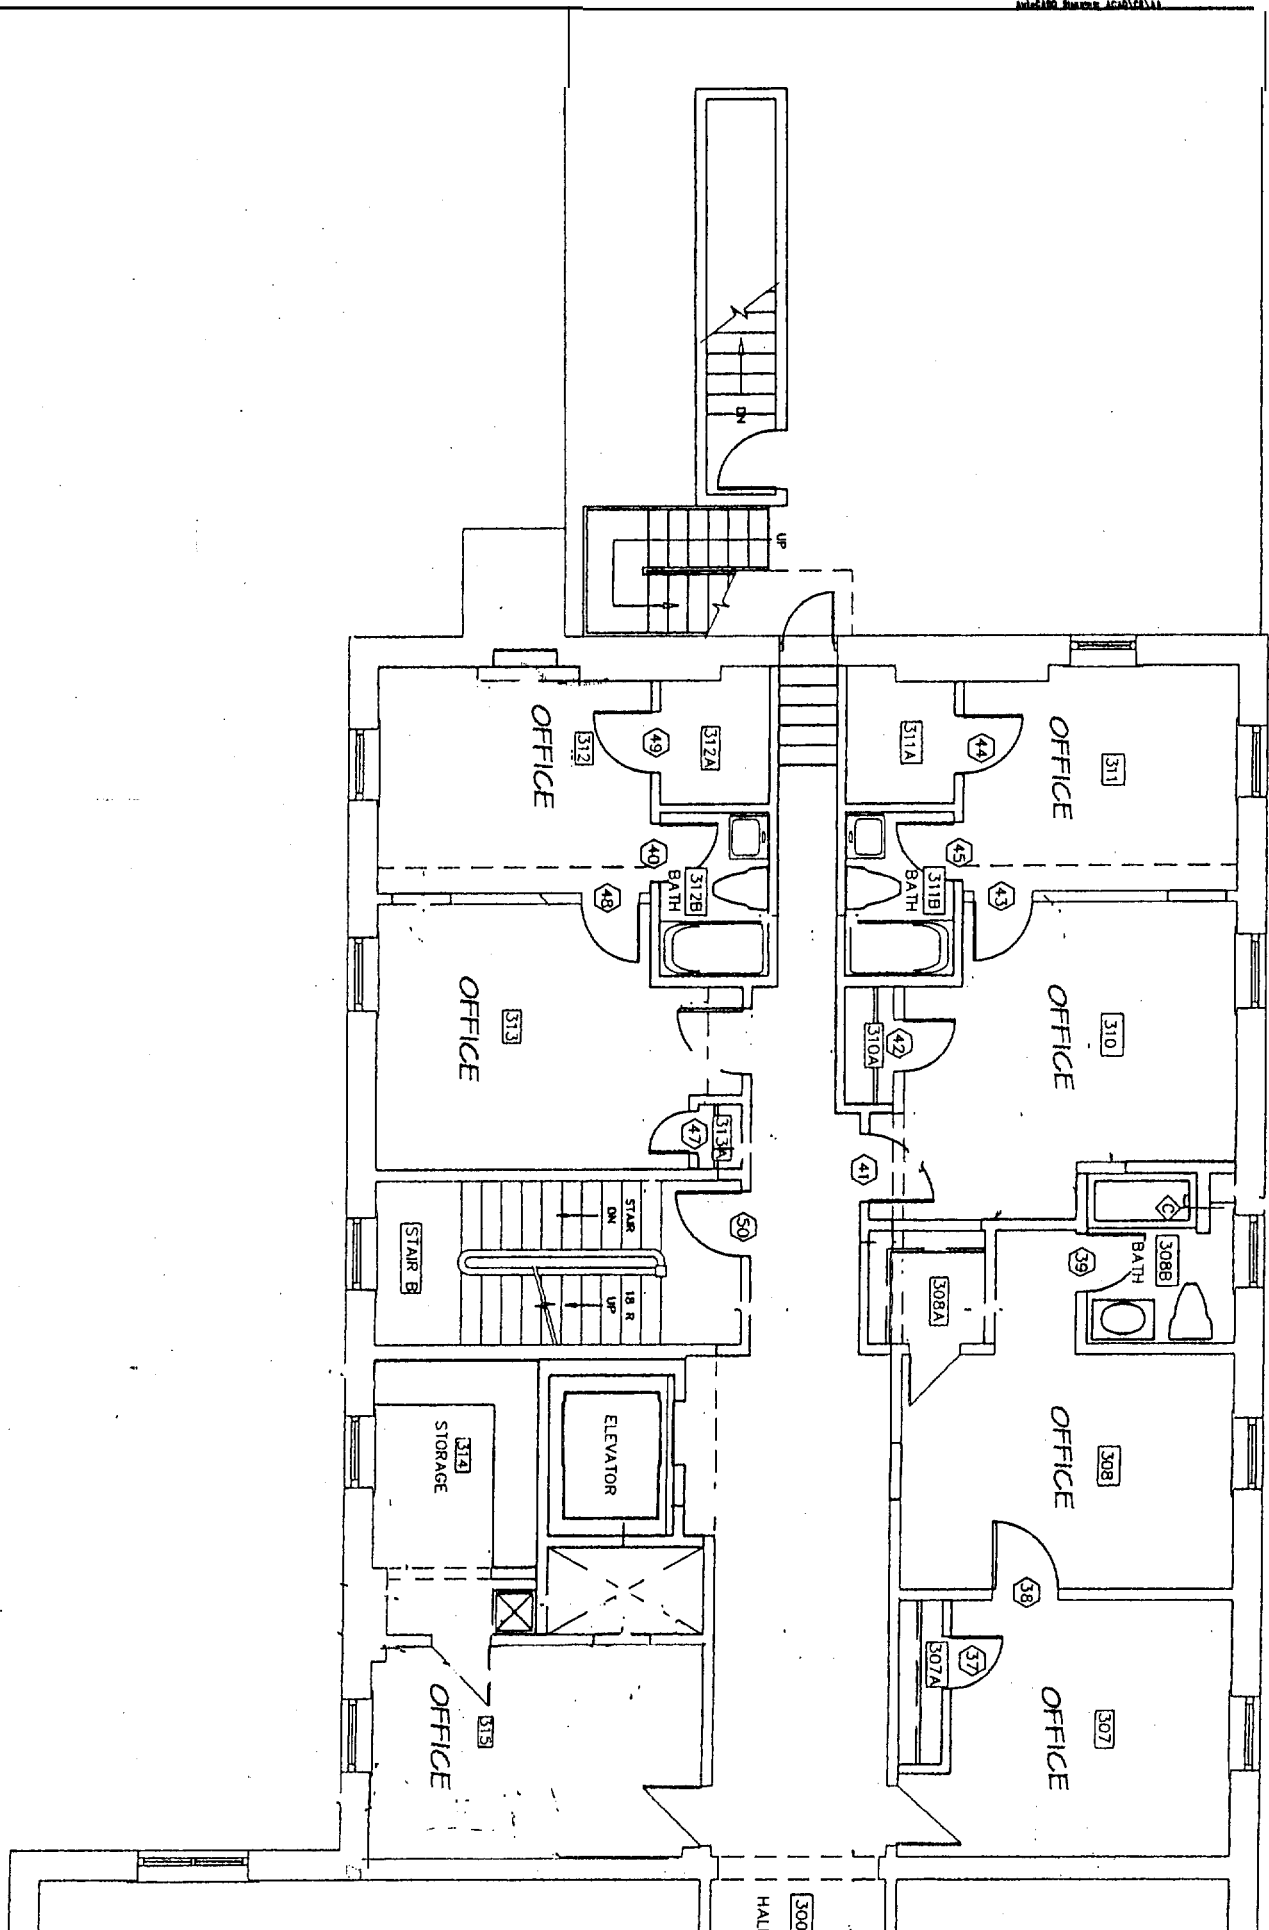

CUMBERLAND AVENUE

LOCUST STREET

CATHEDRAL

SCHOOL

RECTORY

GUILD HALL

LEGEND
• WALLS
• ROOF
• CHURCH

ACME PFM00-3 EXHAUST FAN

EXISTING PORCH OVERHEAD

SCALE: 1/8" = 1'-0"

SCALE: 1/8" = 1'-0"