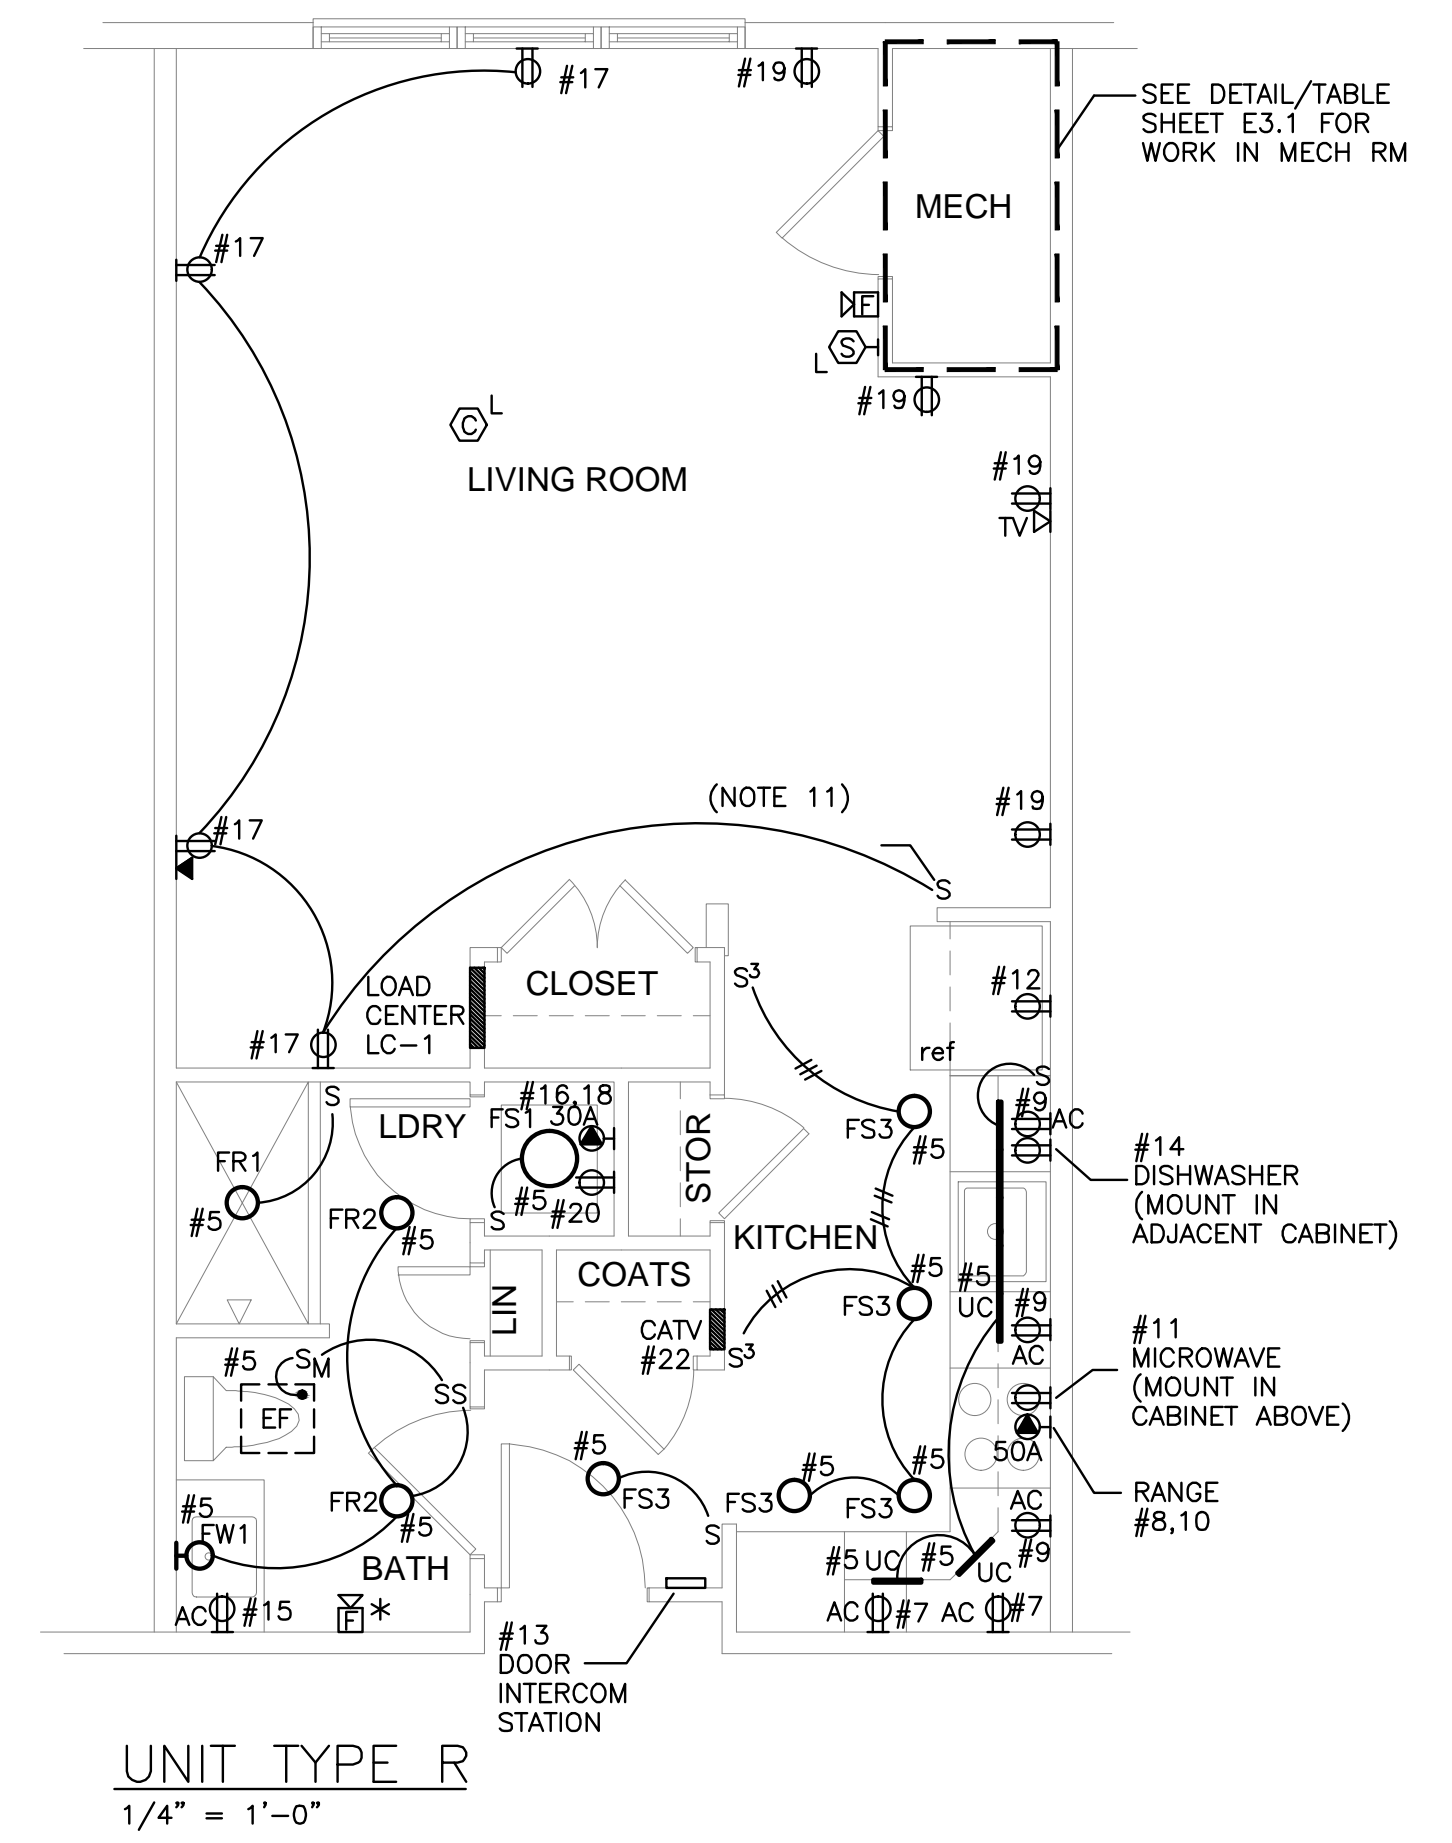

THE BAY HOUSE
Middle Street
Portland, Maine

UNITS R & S
Unit Plans
Scale: 1/4" = 1'-0"
Commission No: 11-013
Date: November 29, 2012

REVISIONS:

DRG. NO.

E3.8

SEE SHEET E3.1 FOR UNIT PLAN NOTES.