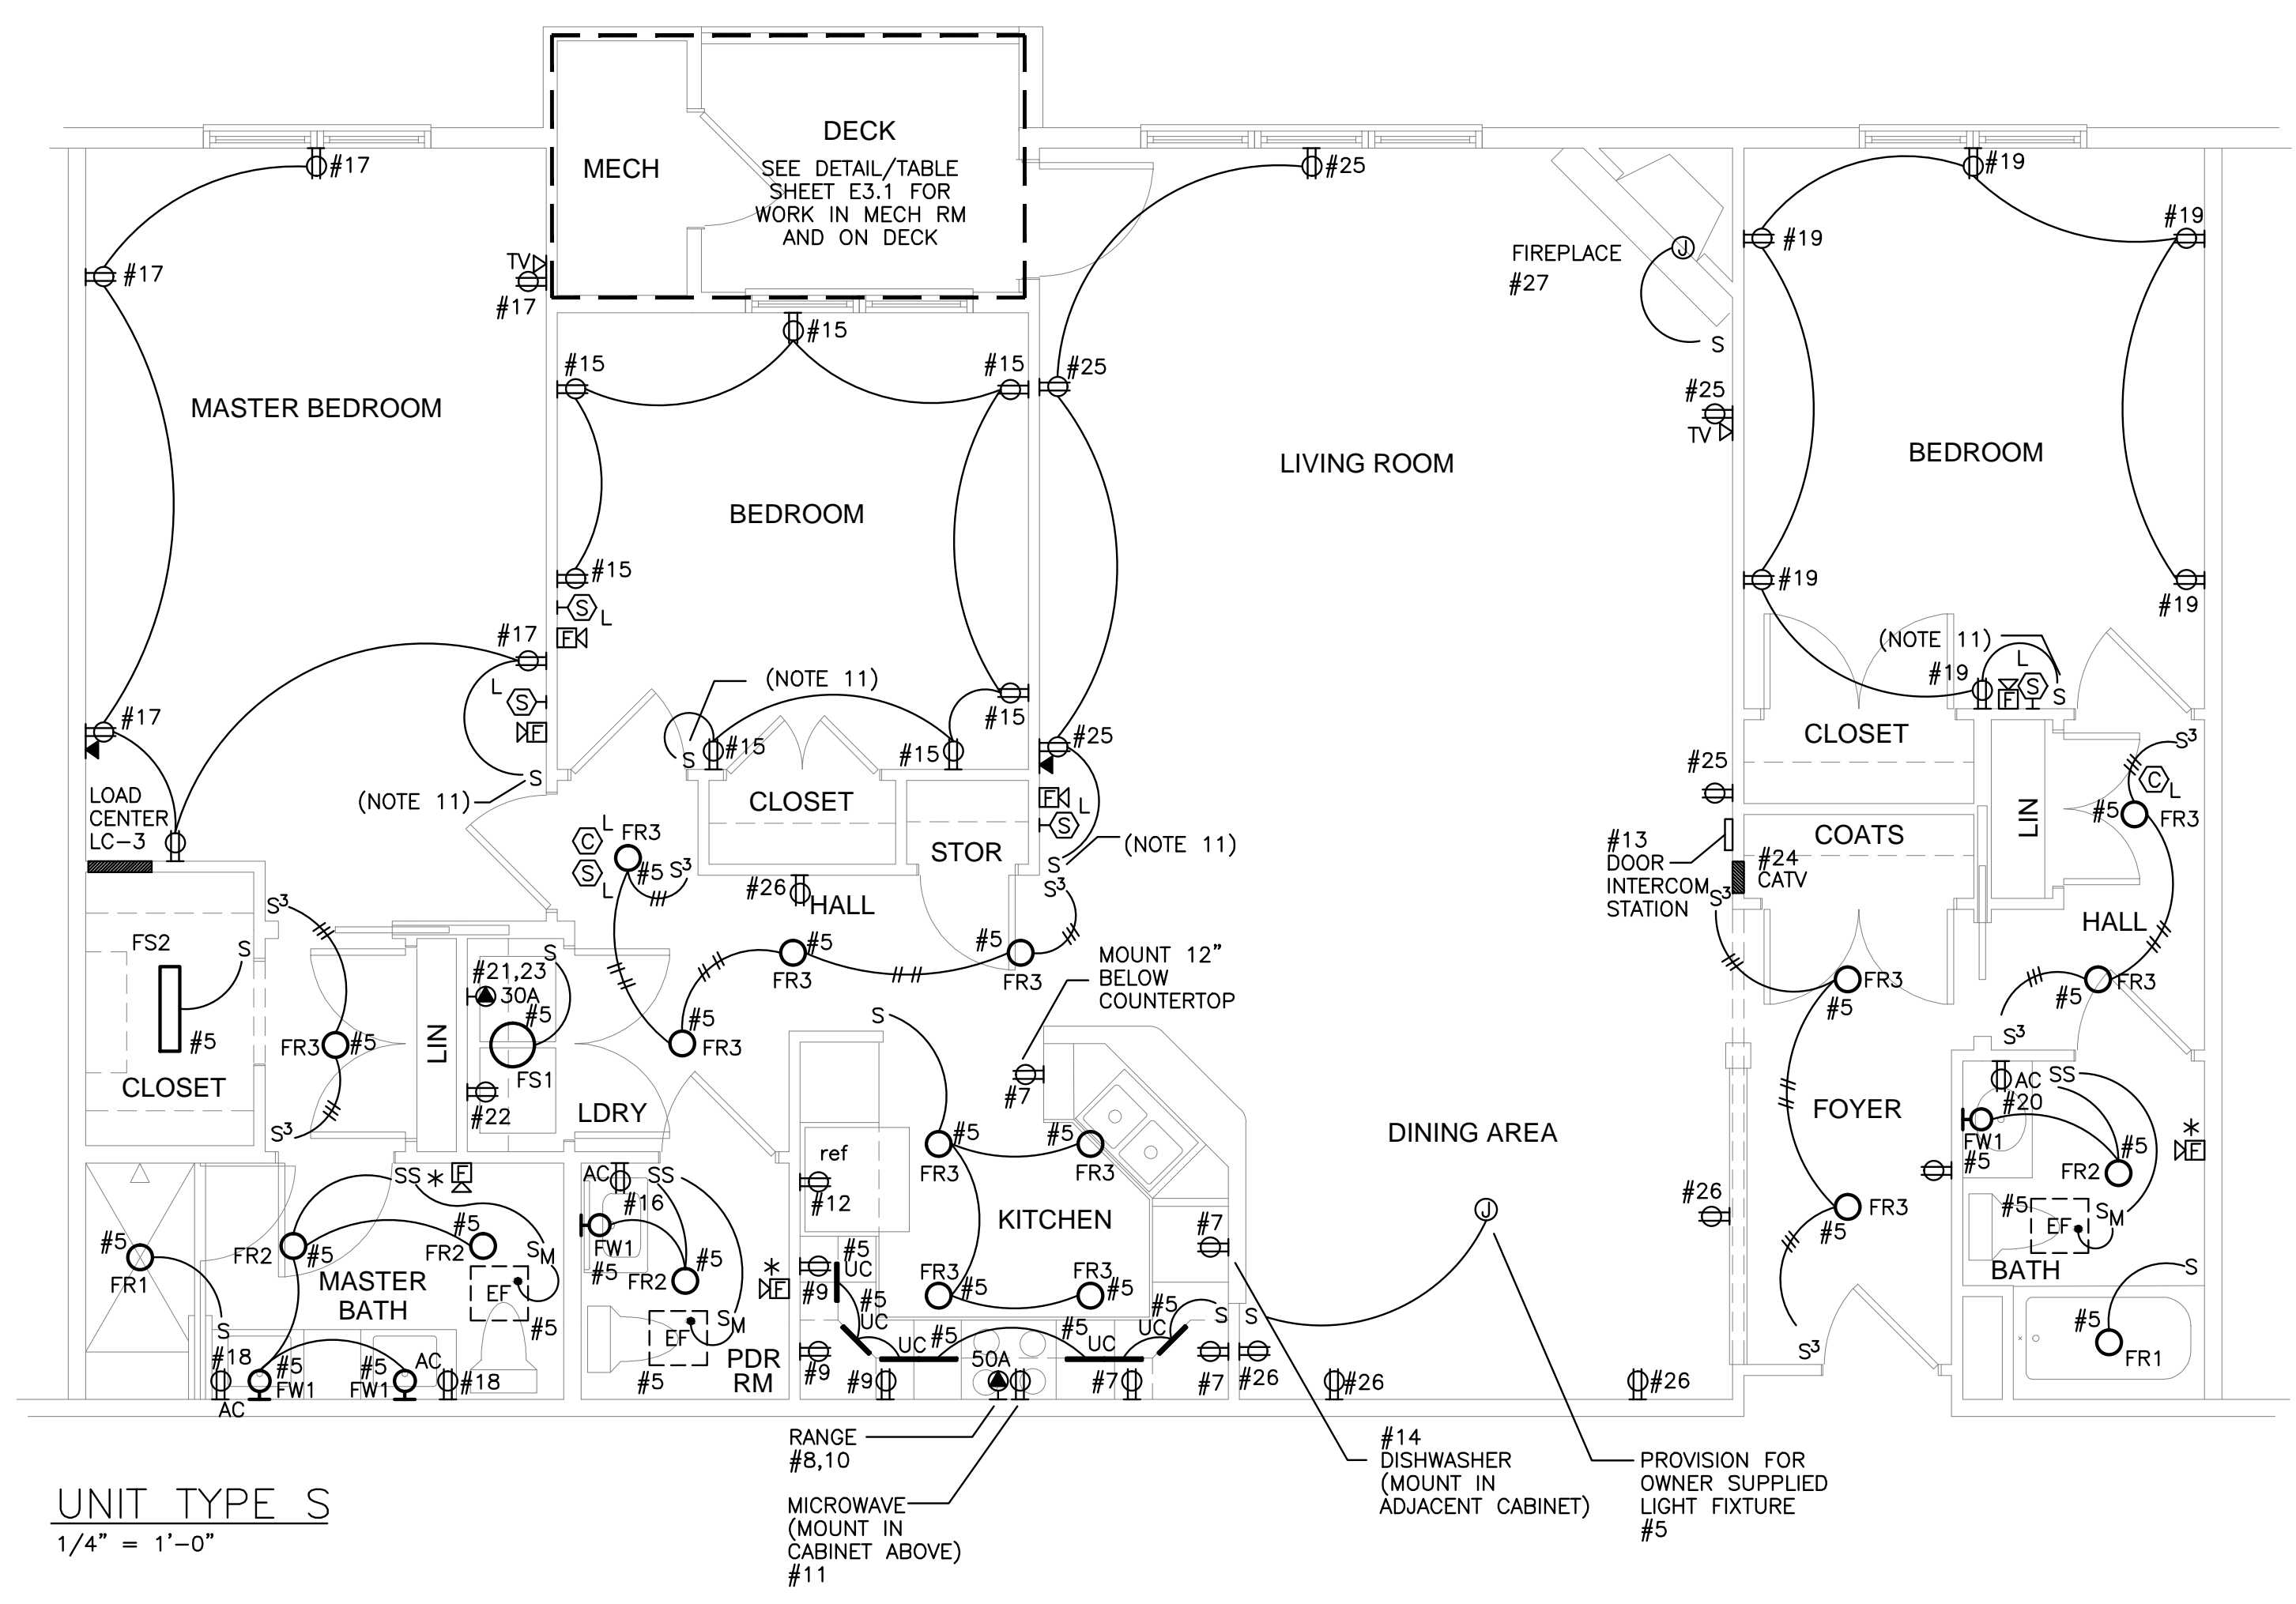

THE BAY HOUSE
Middle Street
Portland, Maine

UNITS R & S
Unit Plans
Scale: 1/4" = 1'-0"
Commission No: 11-013
Date: November 29, 2012

REVISIONS:

DRG. NO.

E3.8

SEE SHEET E3.1 FOR UNIT PLAN NOTES.