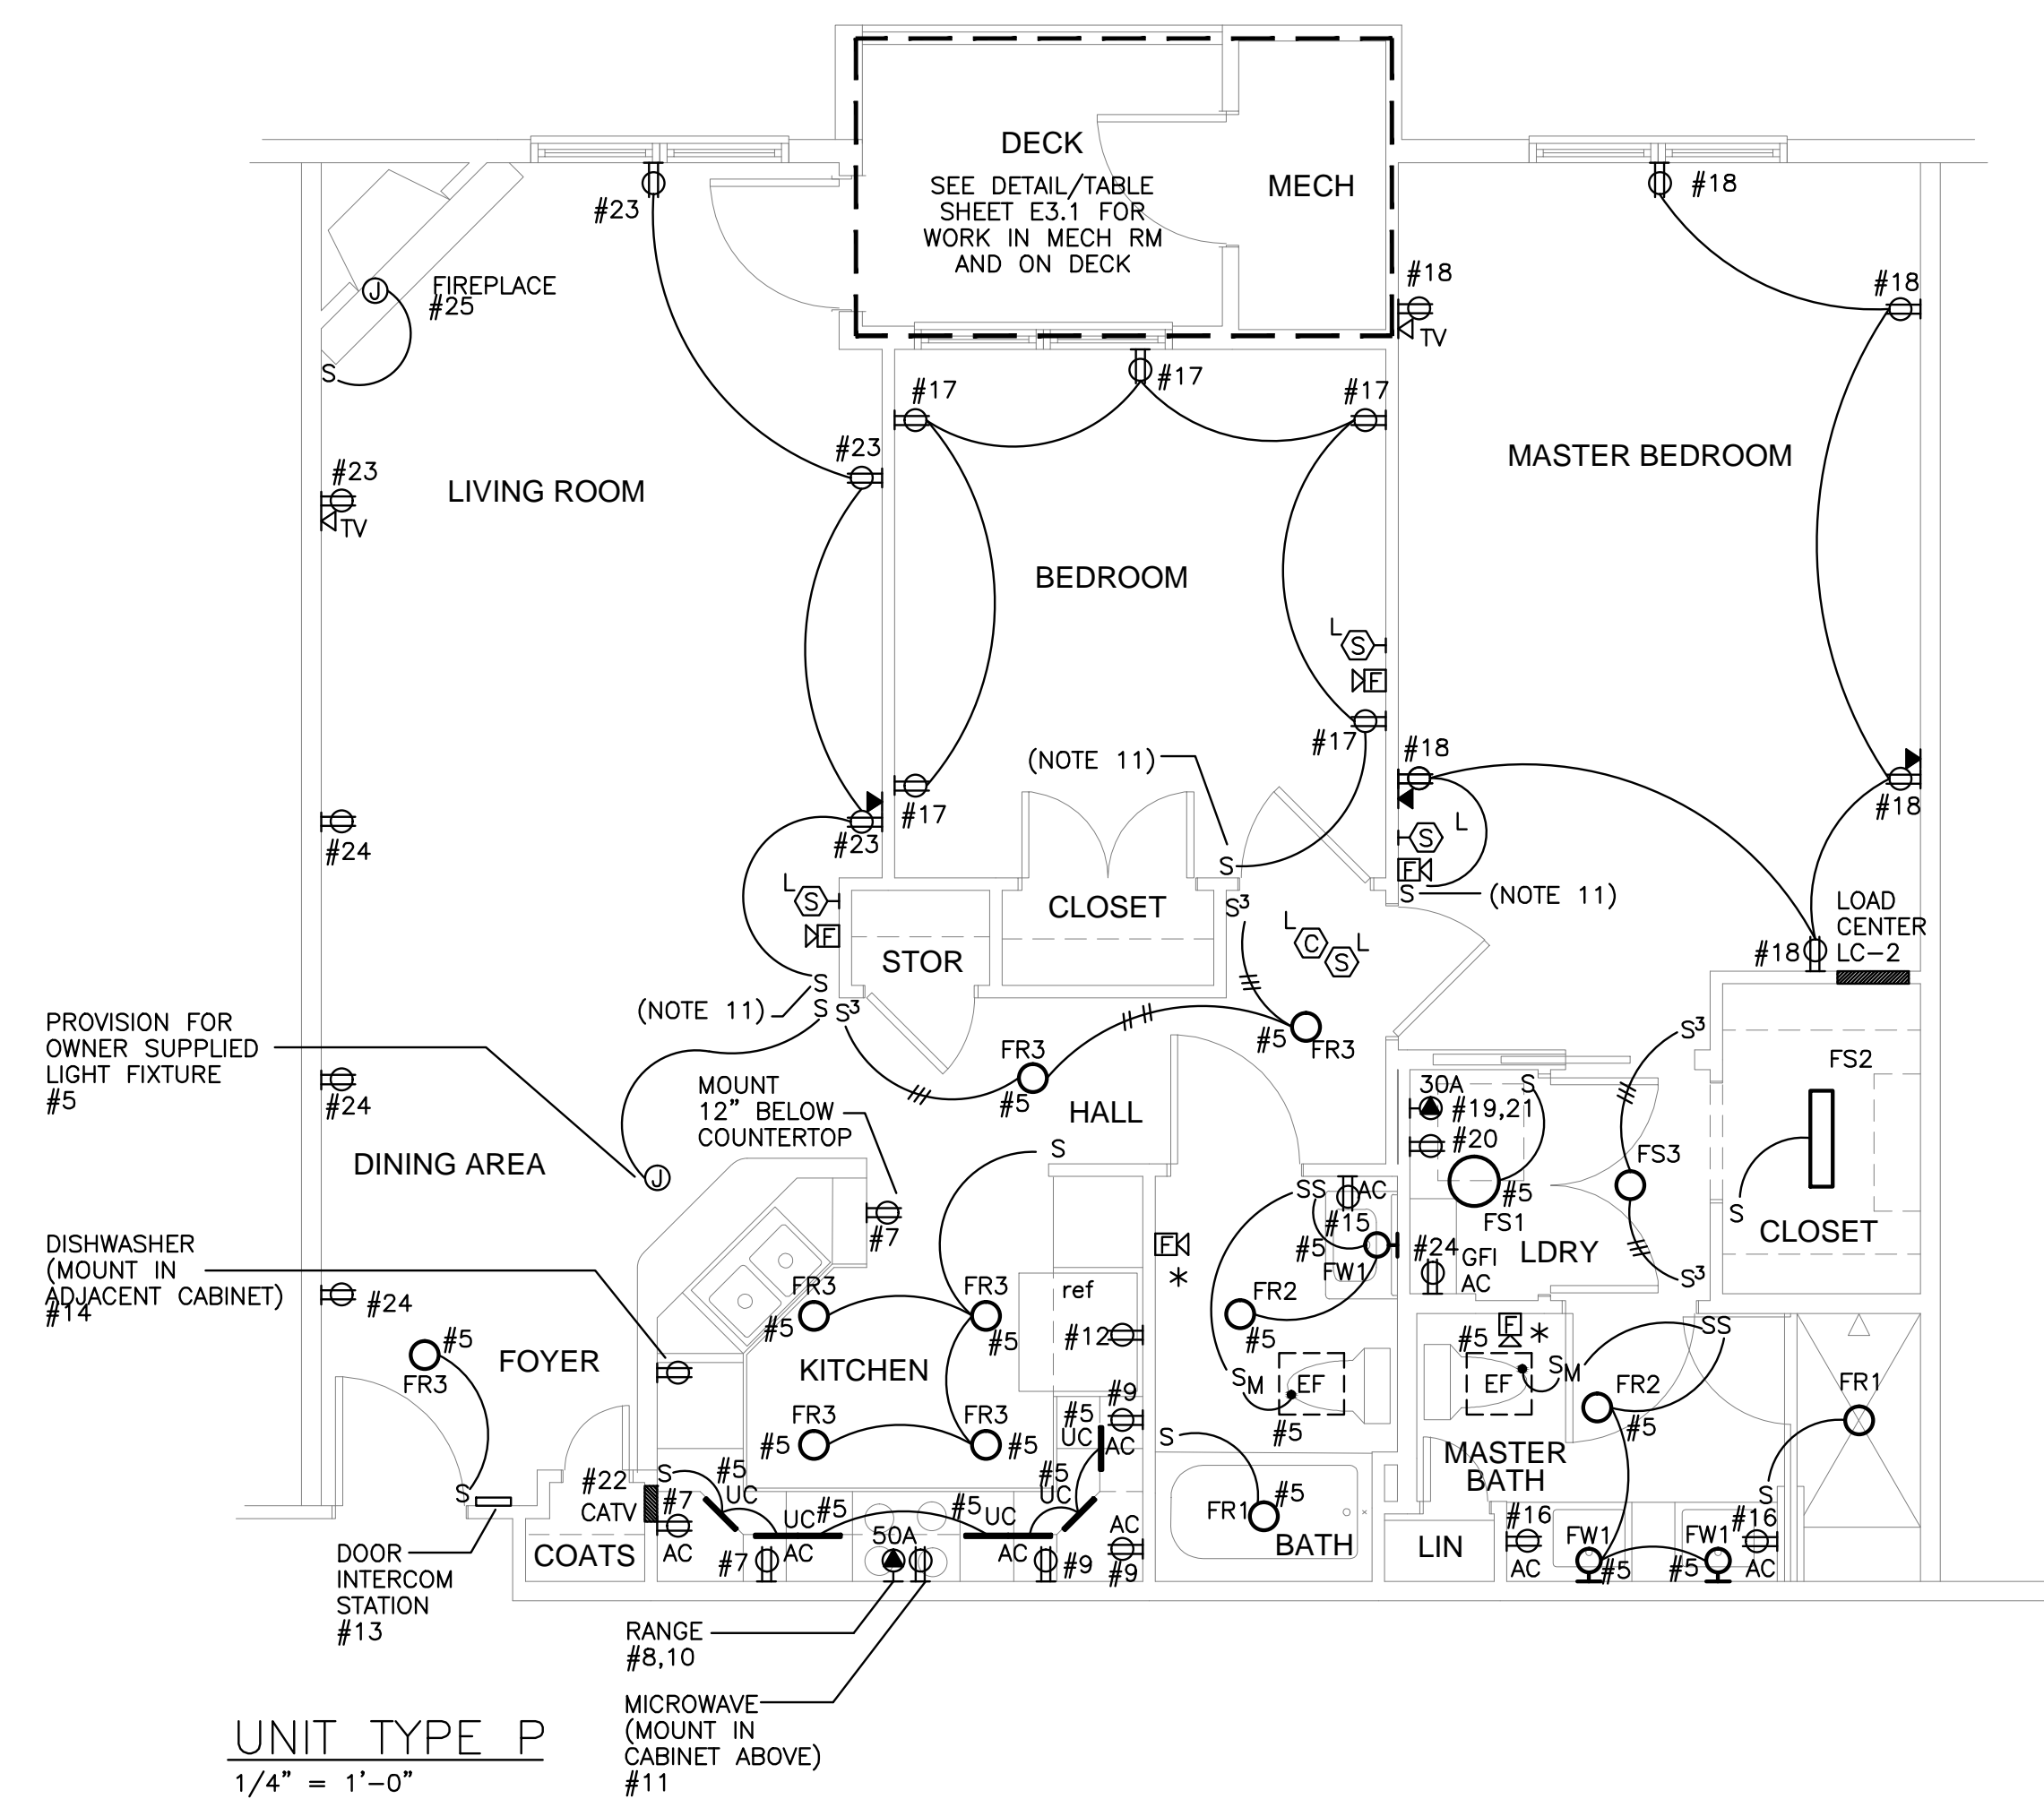

THE BAY HOUSE
Middle Street
Portland, Maine

UNITS P & Q
Unit Plans
Scale: 1/4" = 1'-0"
Commission No: 11-013
Date: November 29, 2012

REVISIONS:

DRG. NO.

E3.7

SEE SHEET E3.1 FOR UNIT PLAN NOTES.