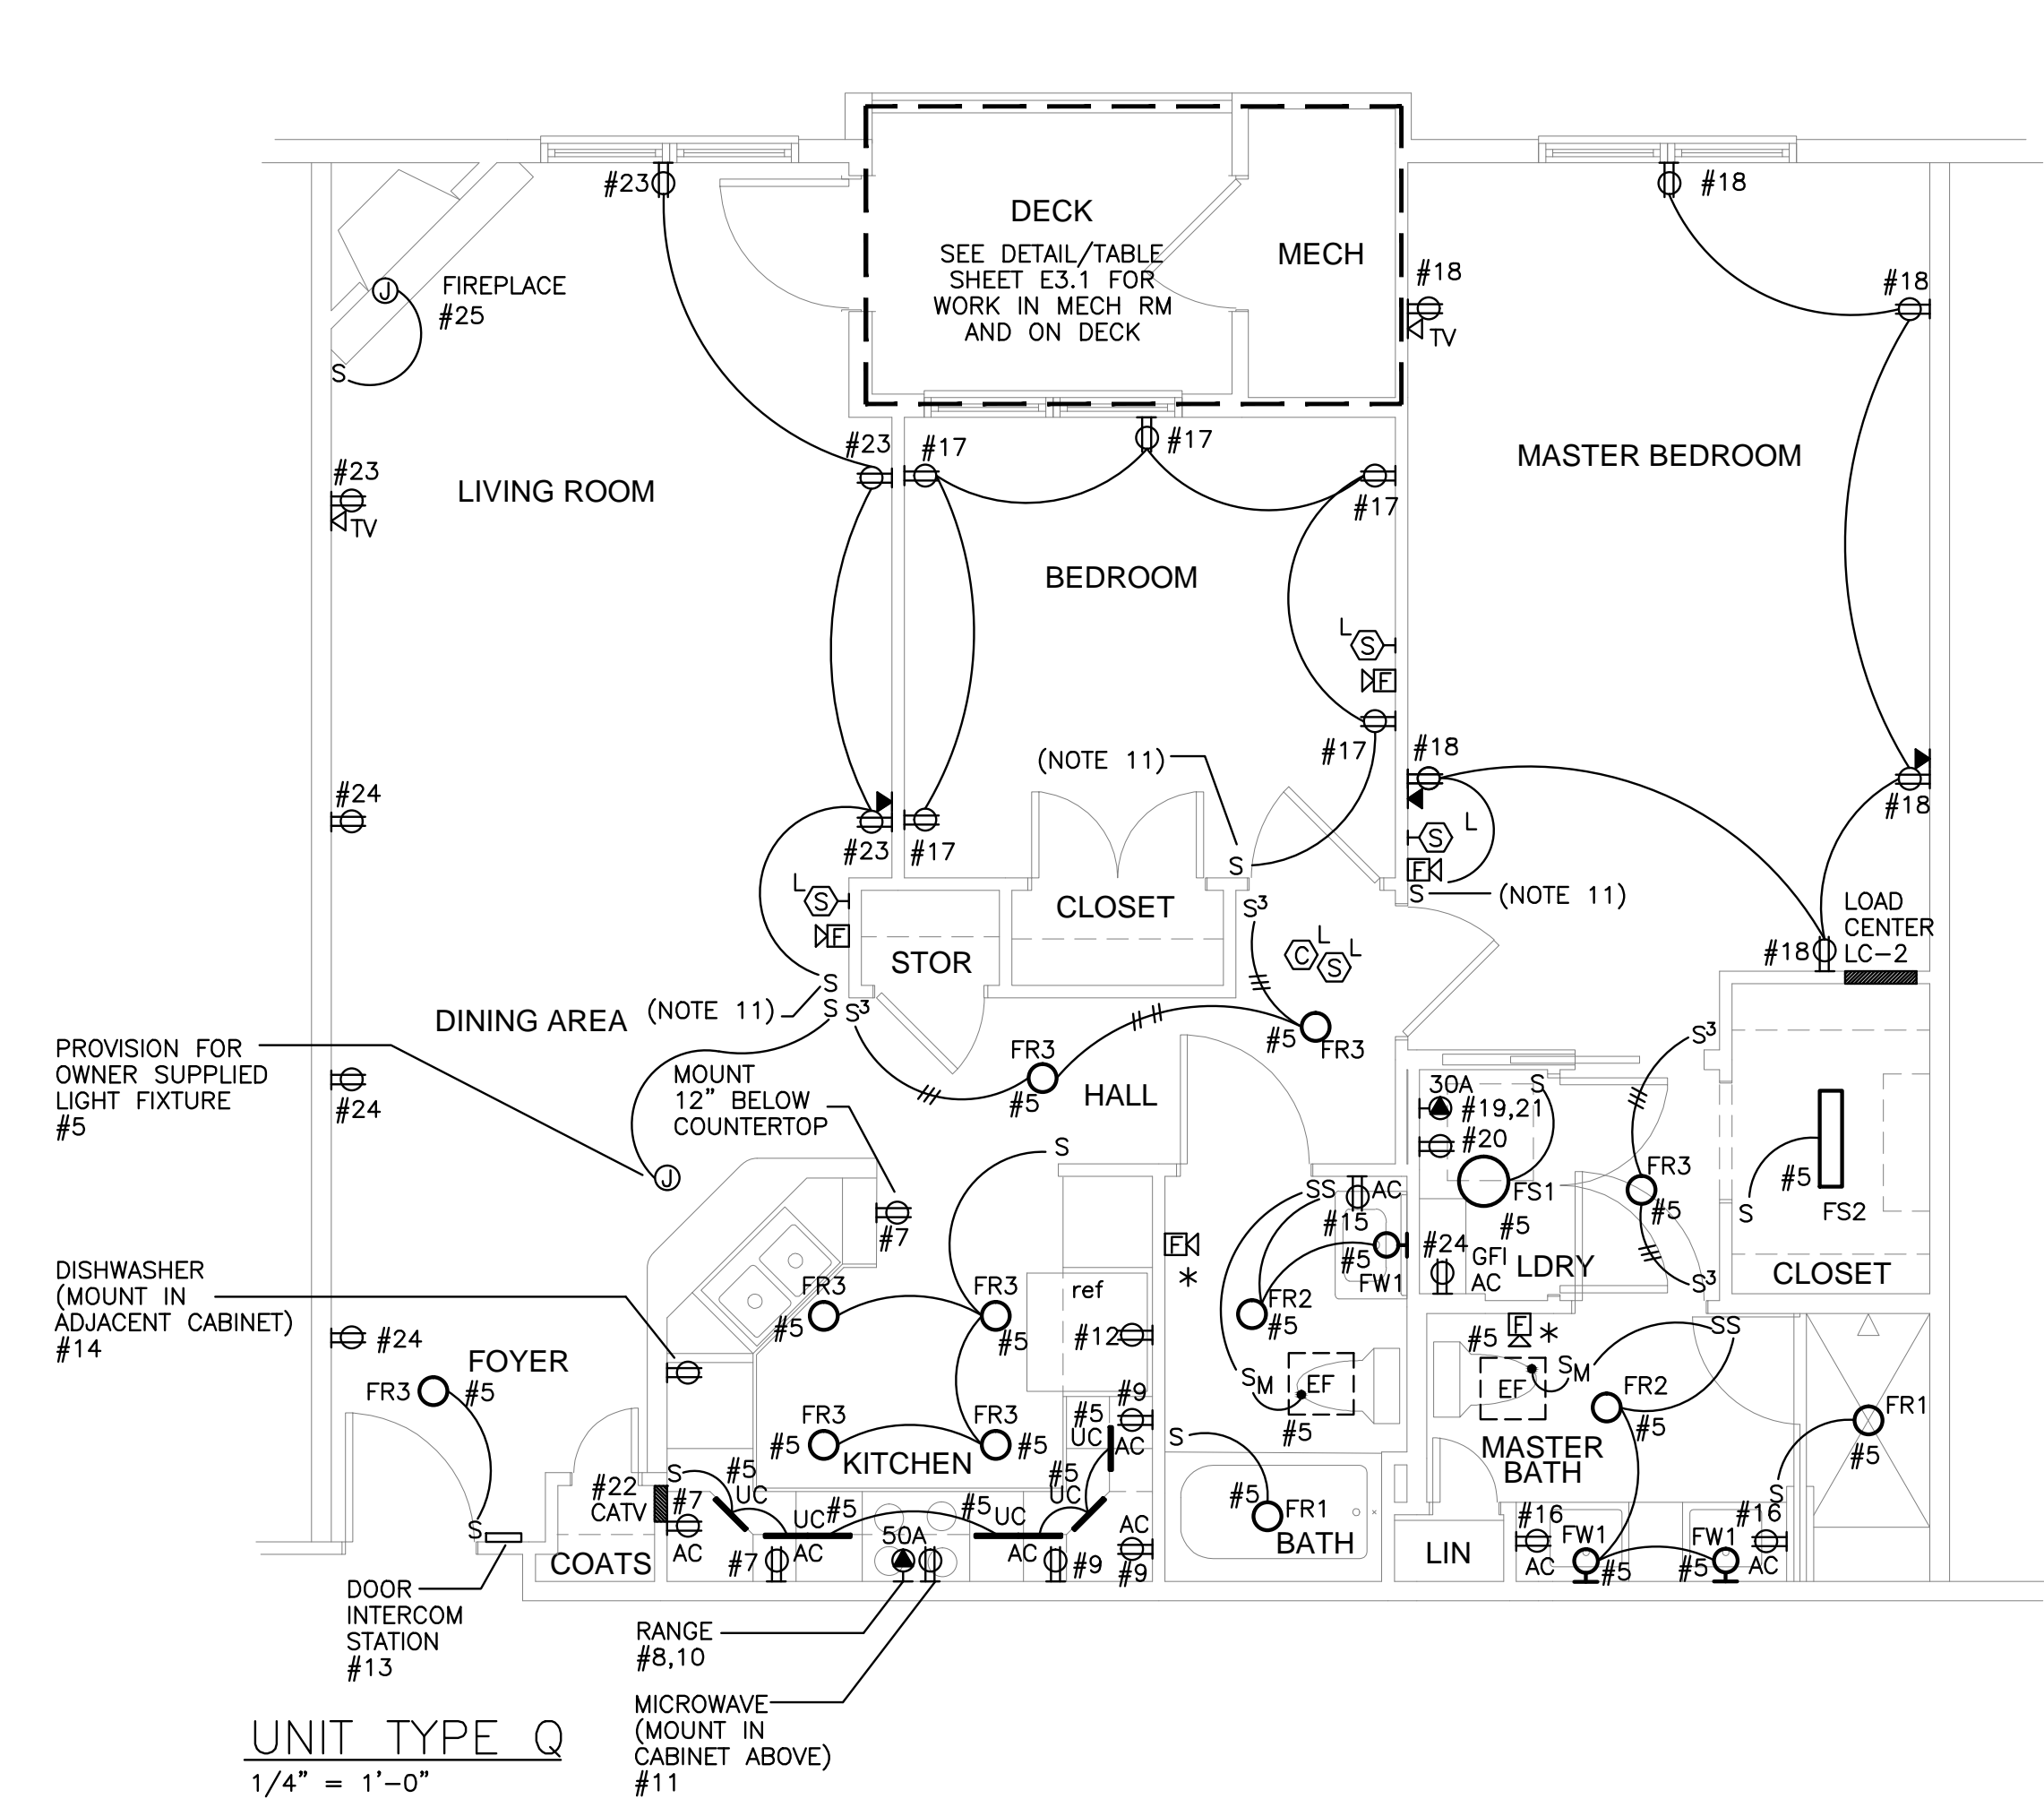

THE BAY HOUSE
Middle Street
Portland, Maine

UNITS P & Q
Unit Plans
Scale: 1/4" = 1'-0"
Commission No: 11-013
Date: November 29, 2012

REVISIONS:

DRG. NO.

E3.7

SEE SHEET E3.1 FOR UNIT PLAN NOTES.