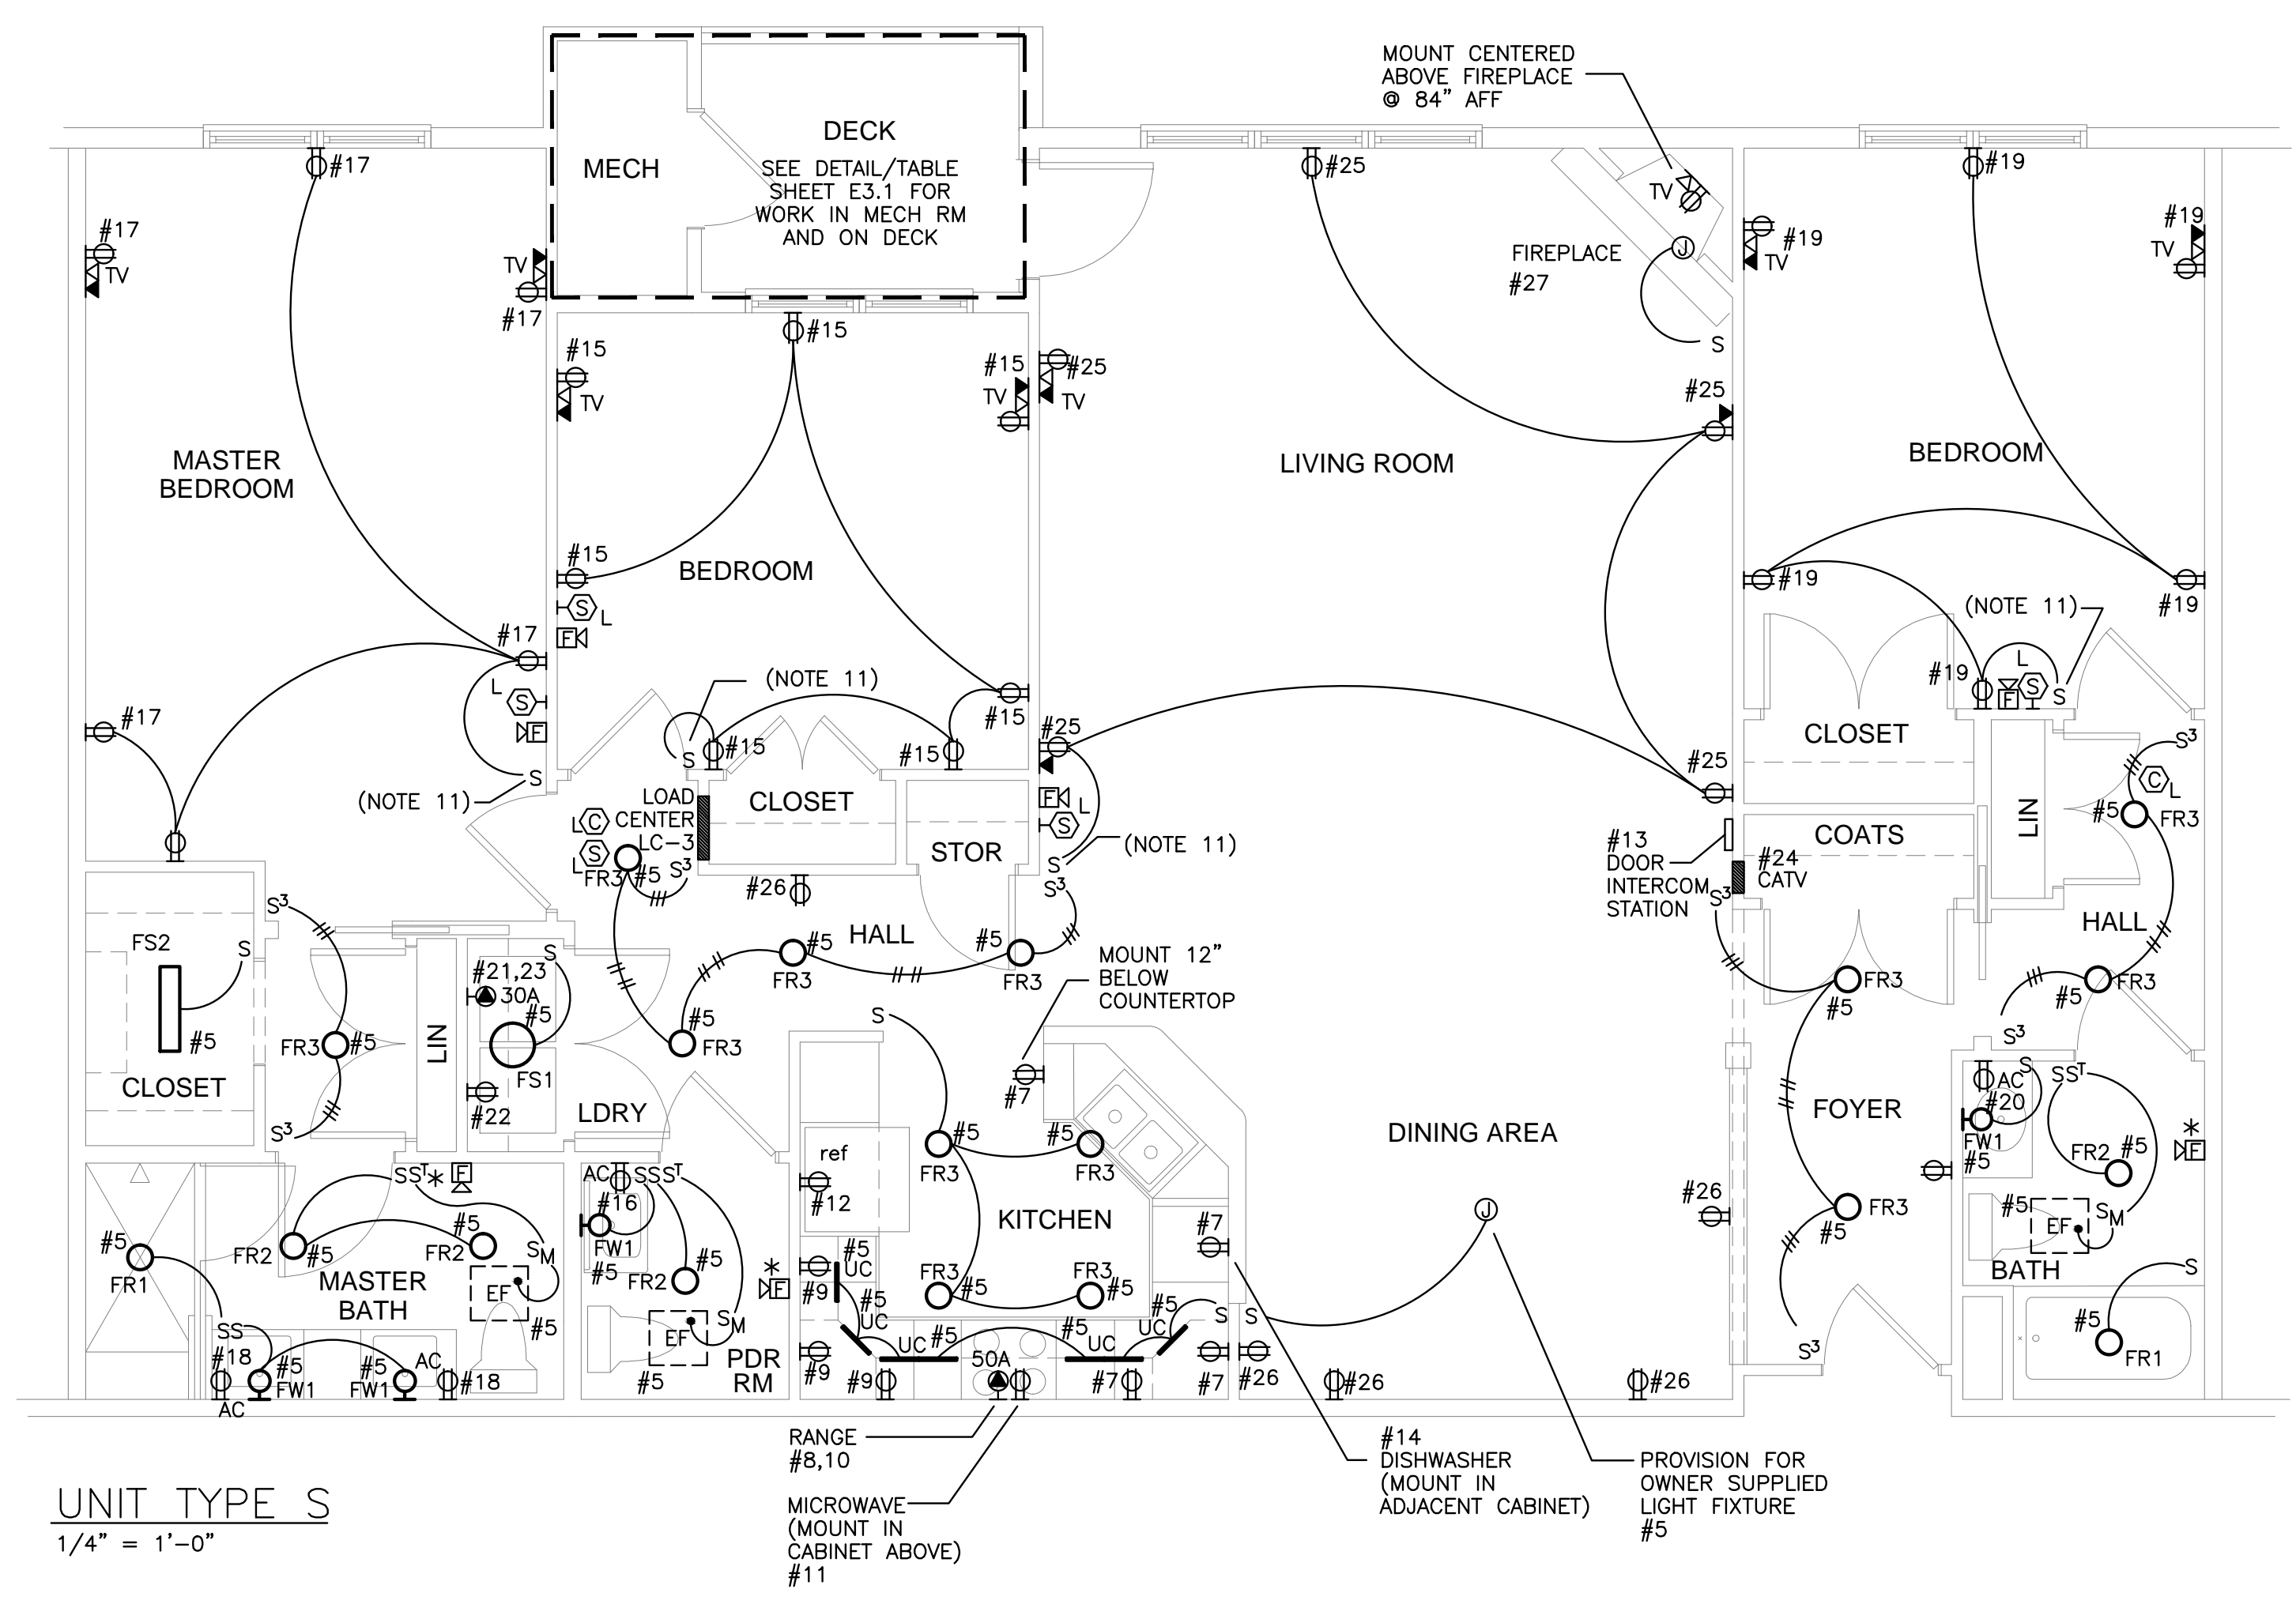

THE BAY HOUSE  
Middle Street  
Portland, Maine

UNITS R & S  
Unit Plans  
Scale: 1/4" = 1'-0"  
Commission No: 11-013  
Date: February 25, 2013

REVISIONS:

DRG. NO.

E3.8

SEE SHEET E3.1 FOR UNIT PLAN NOTES.