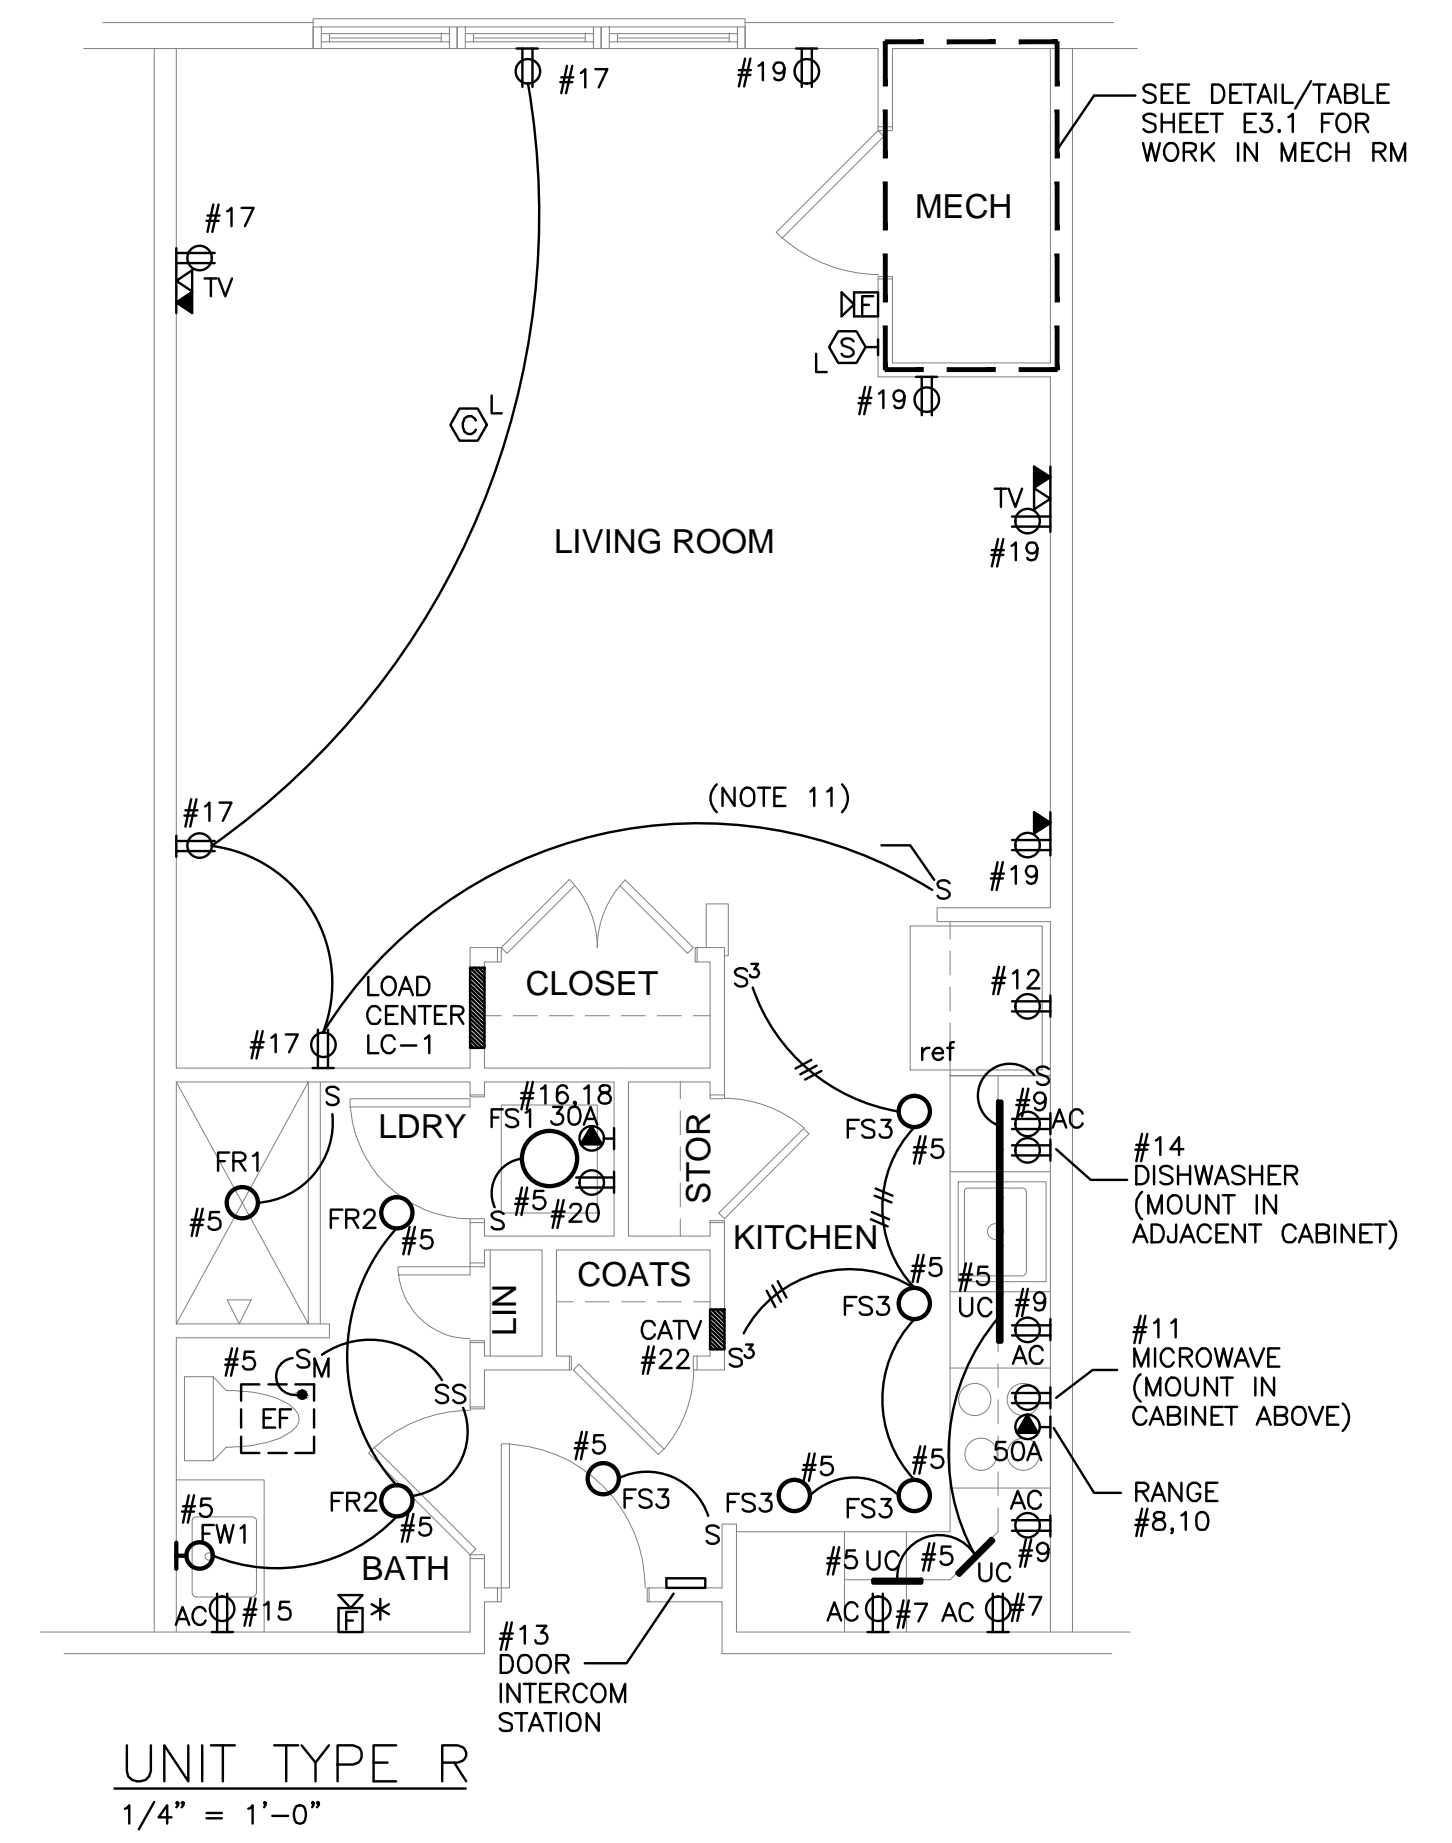

THE BAY HOUSE  
Middle Street  
Portland, Maine

UNITS R & S  
Unit Plans  
Scale: 1/4" = 1'-0"  
Commission No: 11-013  
Date: February 25, 2013

REVISIONS:

DRG. NO.

E3.8

SEE SHEET E3.1 FOR UNIT PLAN NOTES.