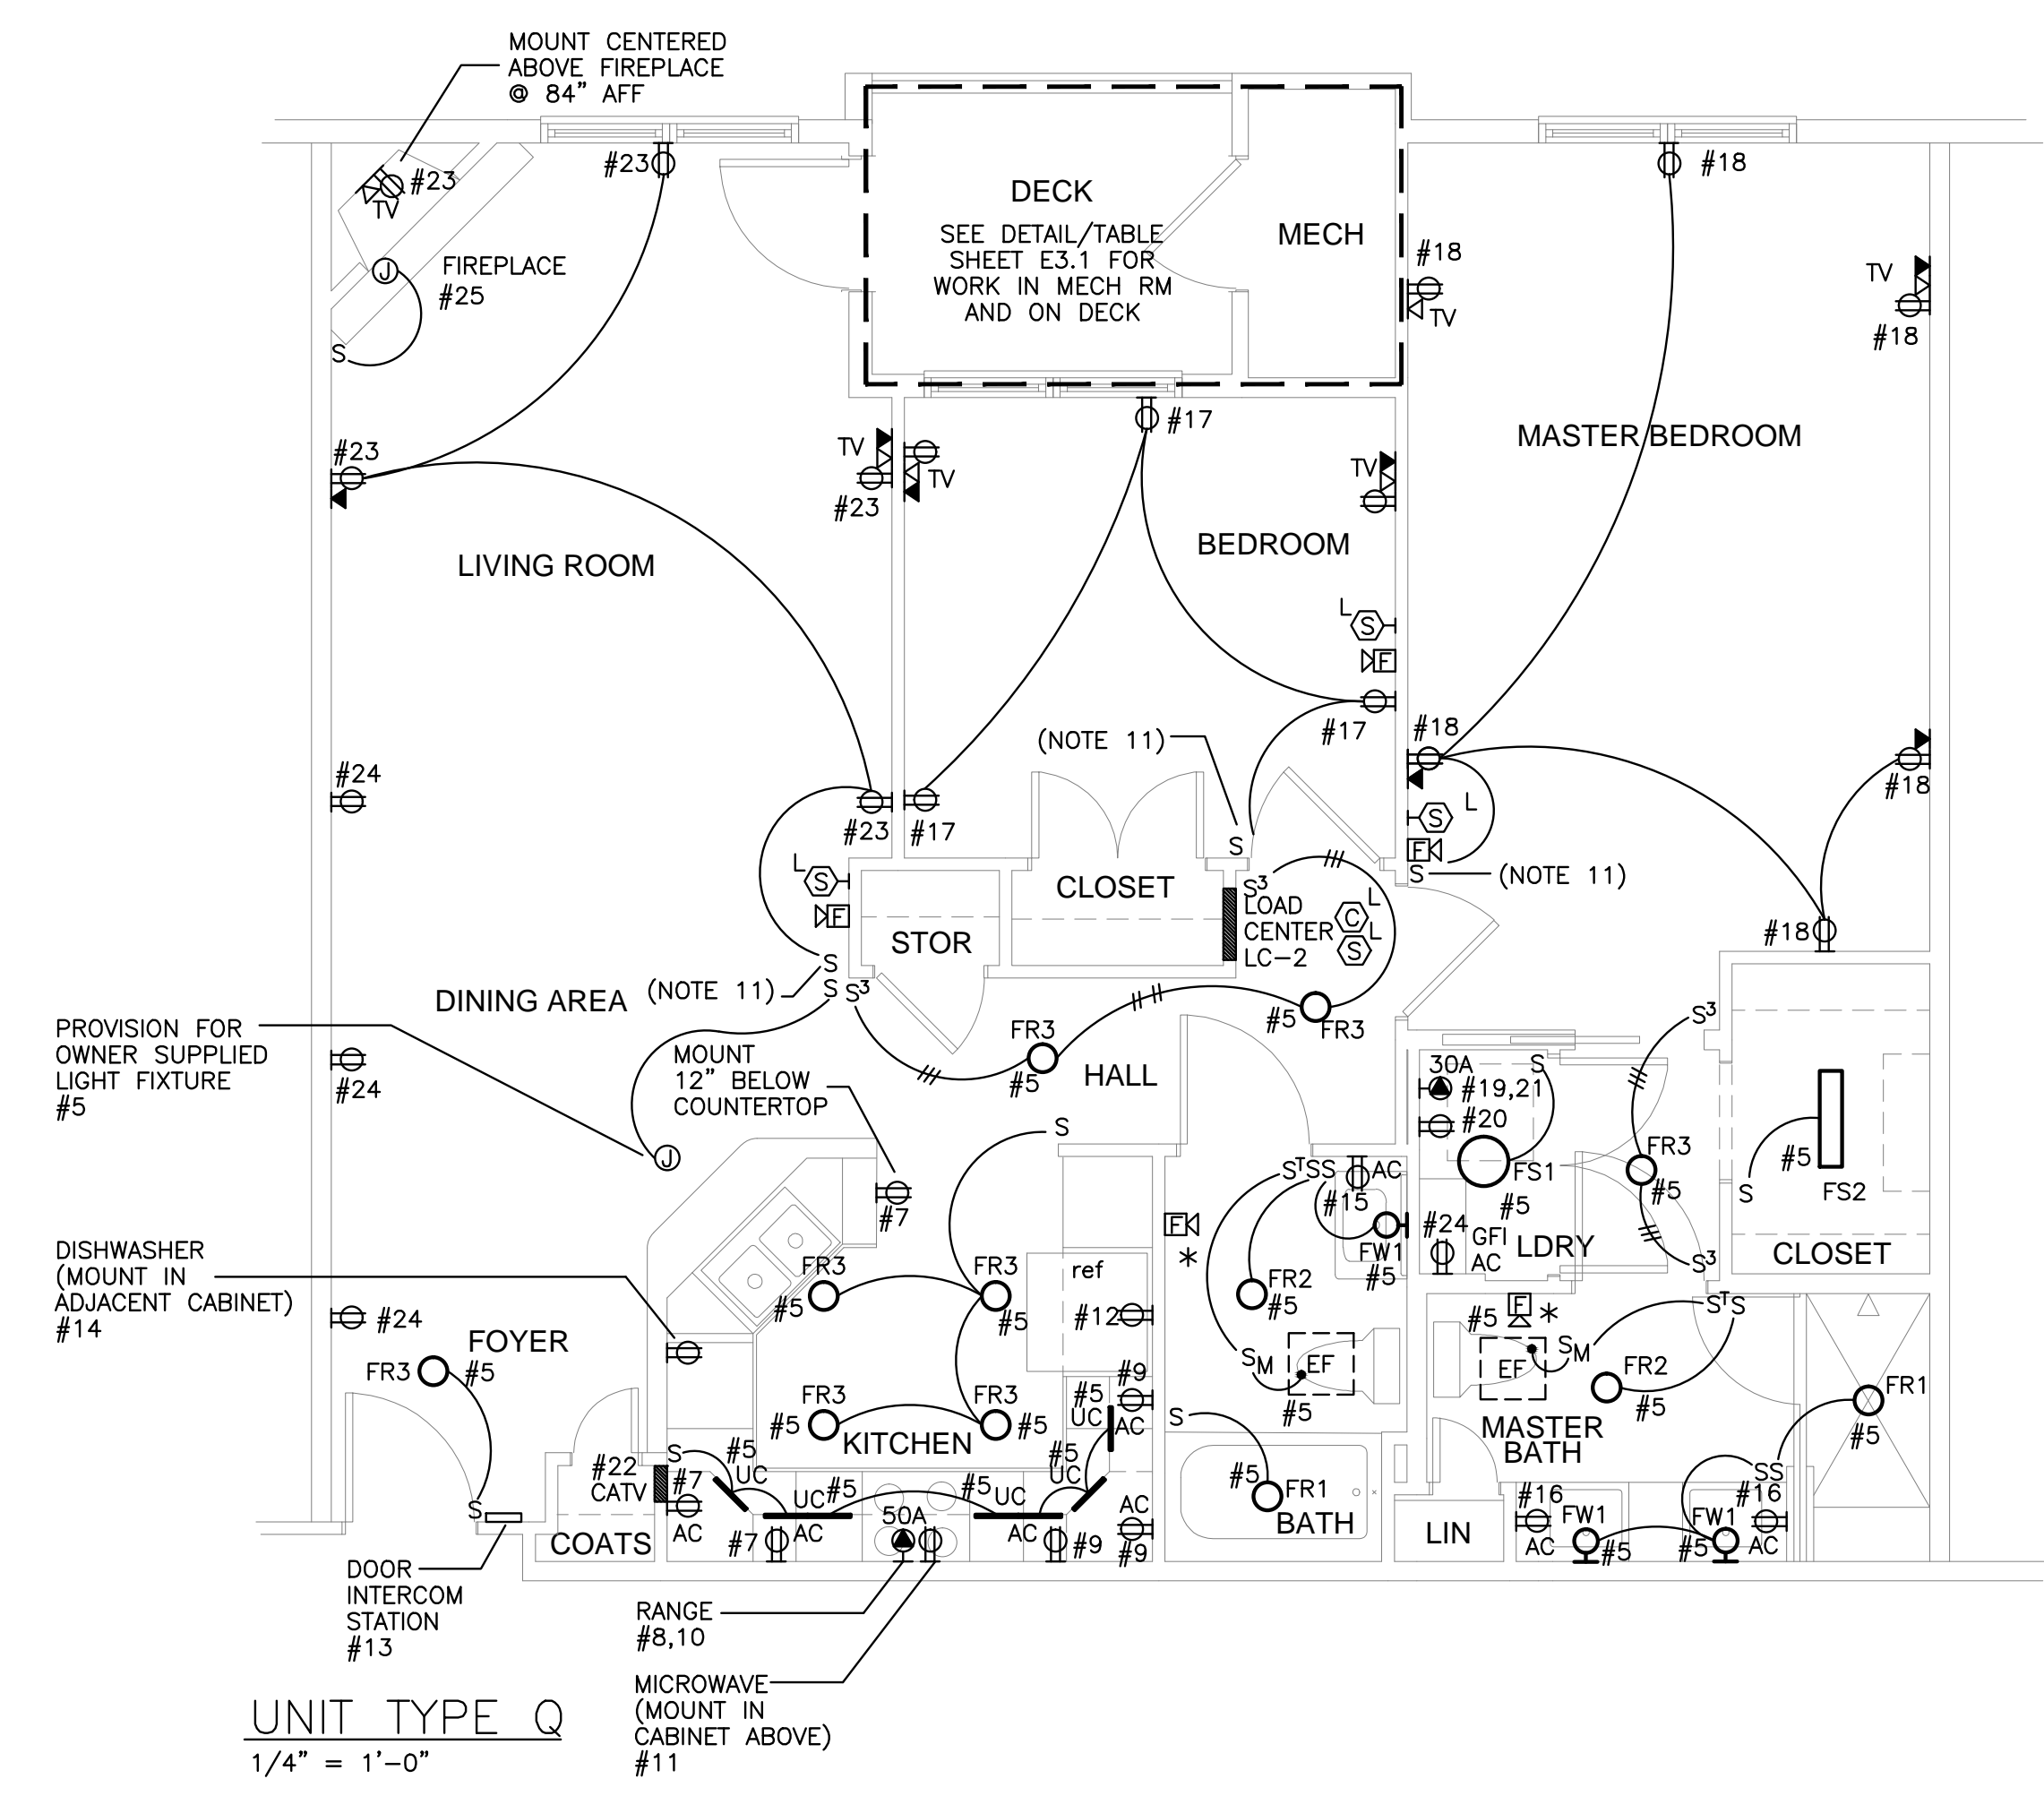

THE BAY HOUSE  
Middle Street  
Portland, Maine

UNITS P & Q  
Unit Plans  
Scale: 1/4" = 1'-0"  
Commission No: 11-013  
Date: February 25, 2013

REVISIONS:

DRG. NO.  
E3.7

SEE SHEET E3.1 FOR UNIT PLAN NOTES.