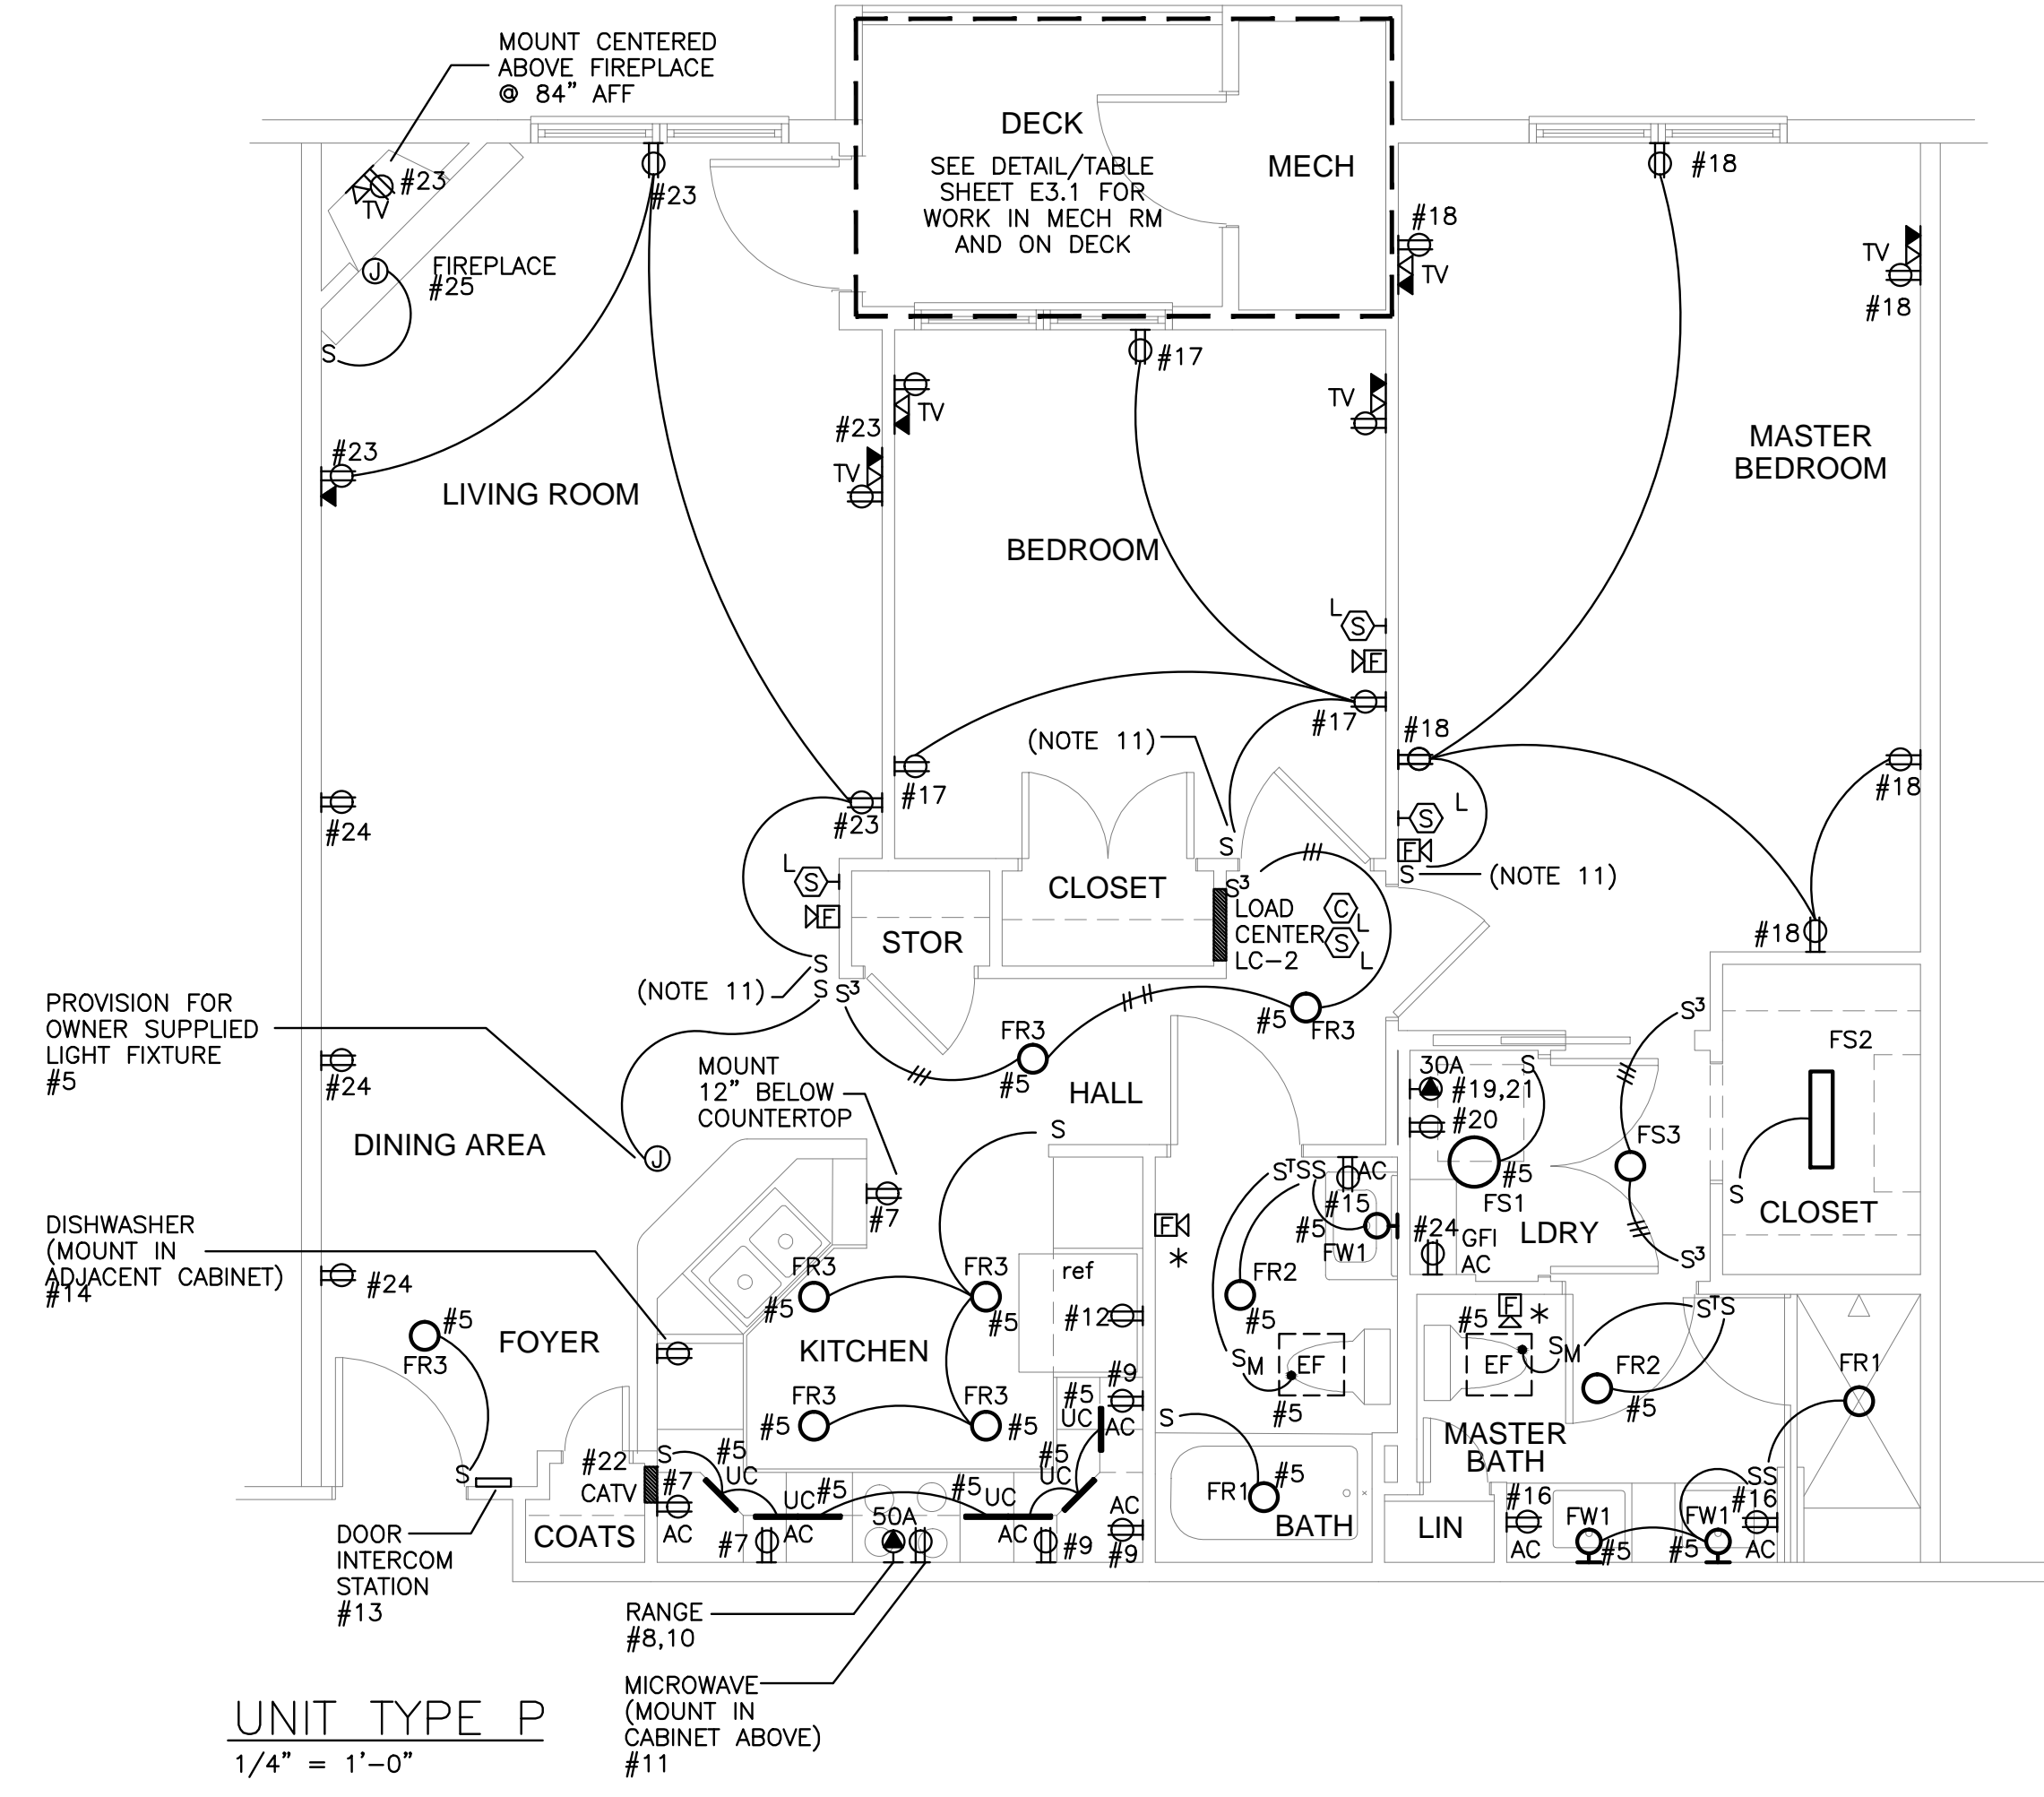

THE BAY HOUSE  
Middle Street  
Portland, Maine

UNITS P & Q  
Unit Plans  
Scale: 1/4" = 1'-0"  
Commission No: 11-013  
Date: February 25, 2013

REVISIONS:

DRG. NO.  
E3.7

SEE SHEET E3.1 FOR UNIT PLAN NOTES.