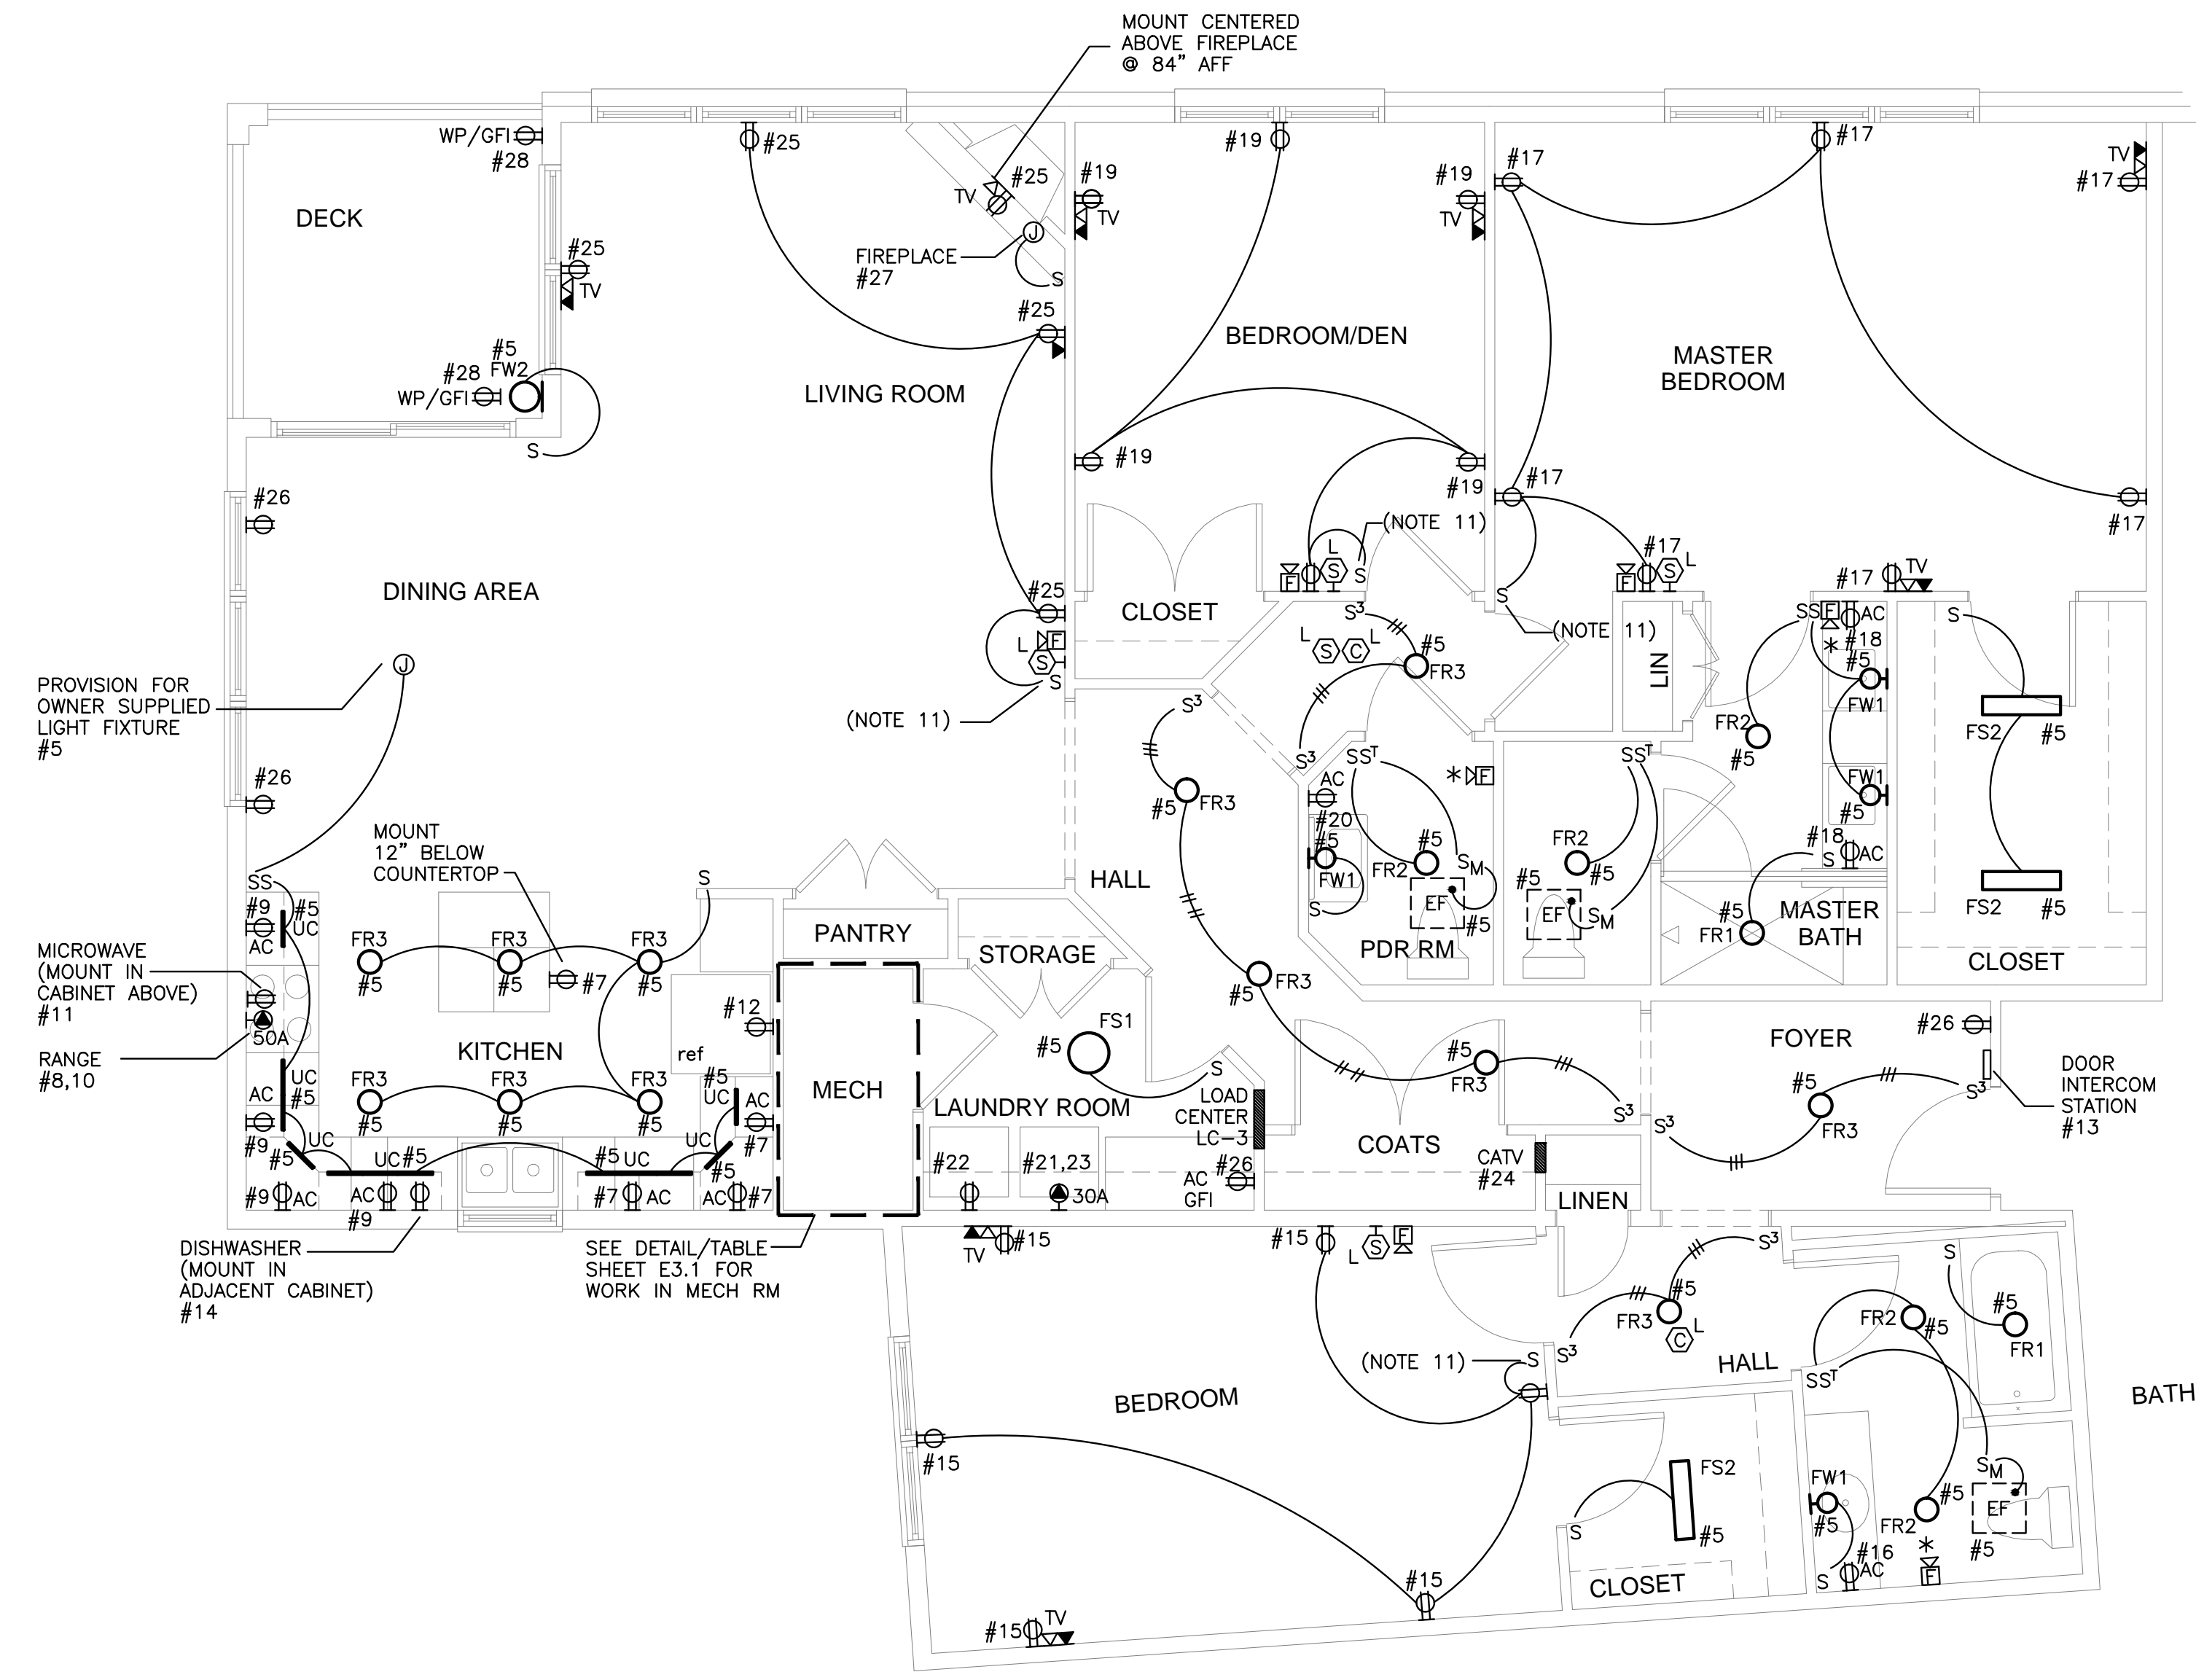

THE BAY HOUSE
Middle Street
Portland, Maine

UNITS M & N
Unit Plans
Scale: 1/4" = 1'-0"
Commission No: 11-013
Date: February 25, 2013

REVISIONS:

DRG. NO.

E3.6

UNIT TYPE N
1/4" = 1'-0"

UNIT TYPE M
1/4" = 1'-0"

SEE SHEET E3.1 FOR UNIT PLAN NOTES.