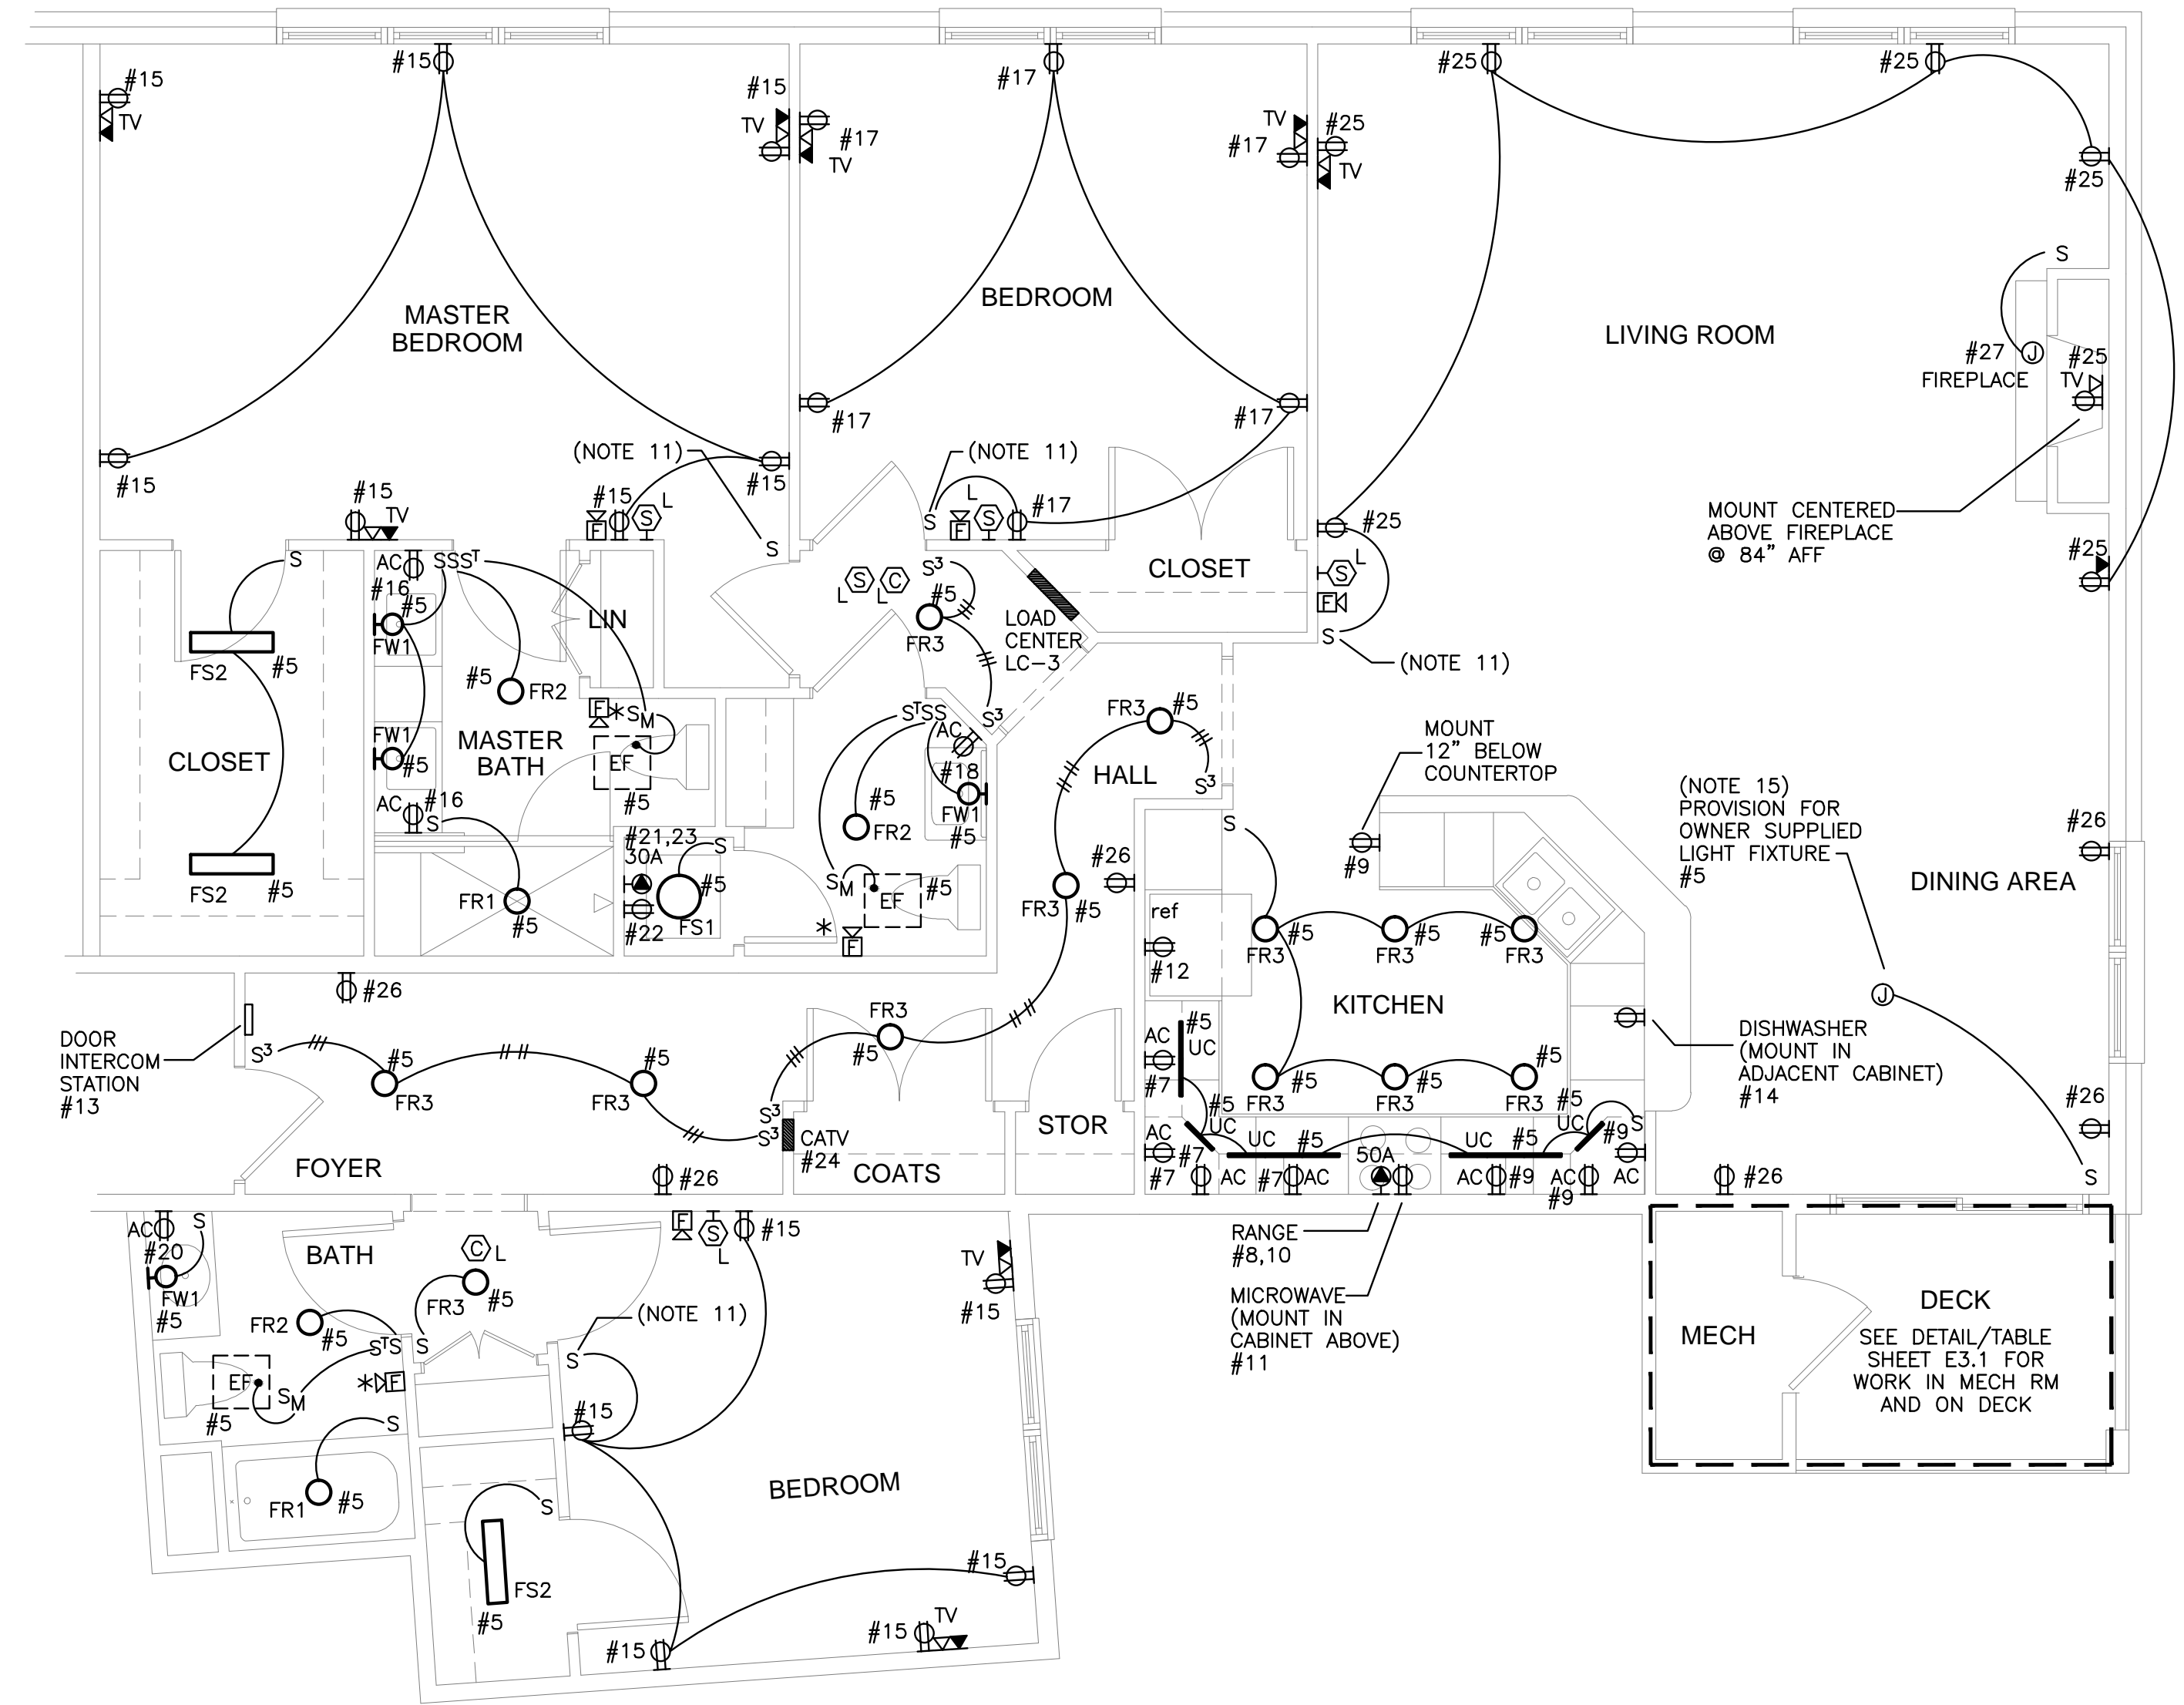

THE BAY HOUSE
Middle Street
Portland, Maine

UNITS M & N
Unit Plans
Scale: 1/4" = 1'-0"
Commission No: 11-013
Date: February 25, 2013

REVISIONS:

DRG. NO.

E3.6

UNIT TYPE N
1/4" = 1'-0"

UNIT TYPE M
1/4" = 1'-0"

SEE SHEET E3.1 FOR UNIT PLAN NOTES.