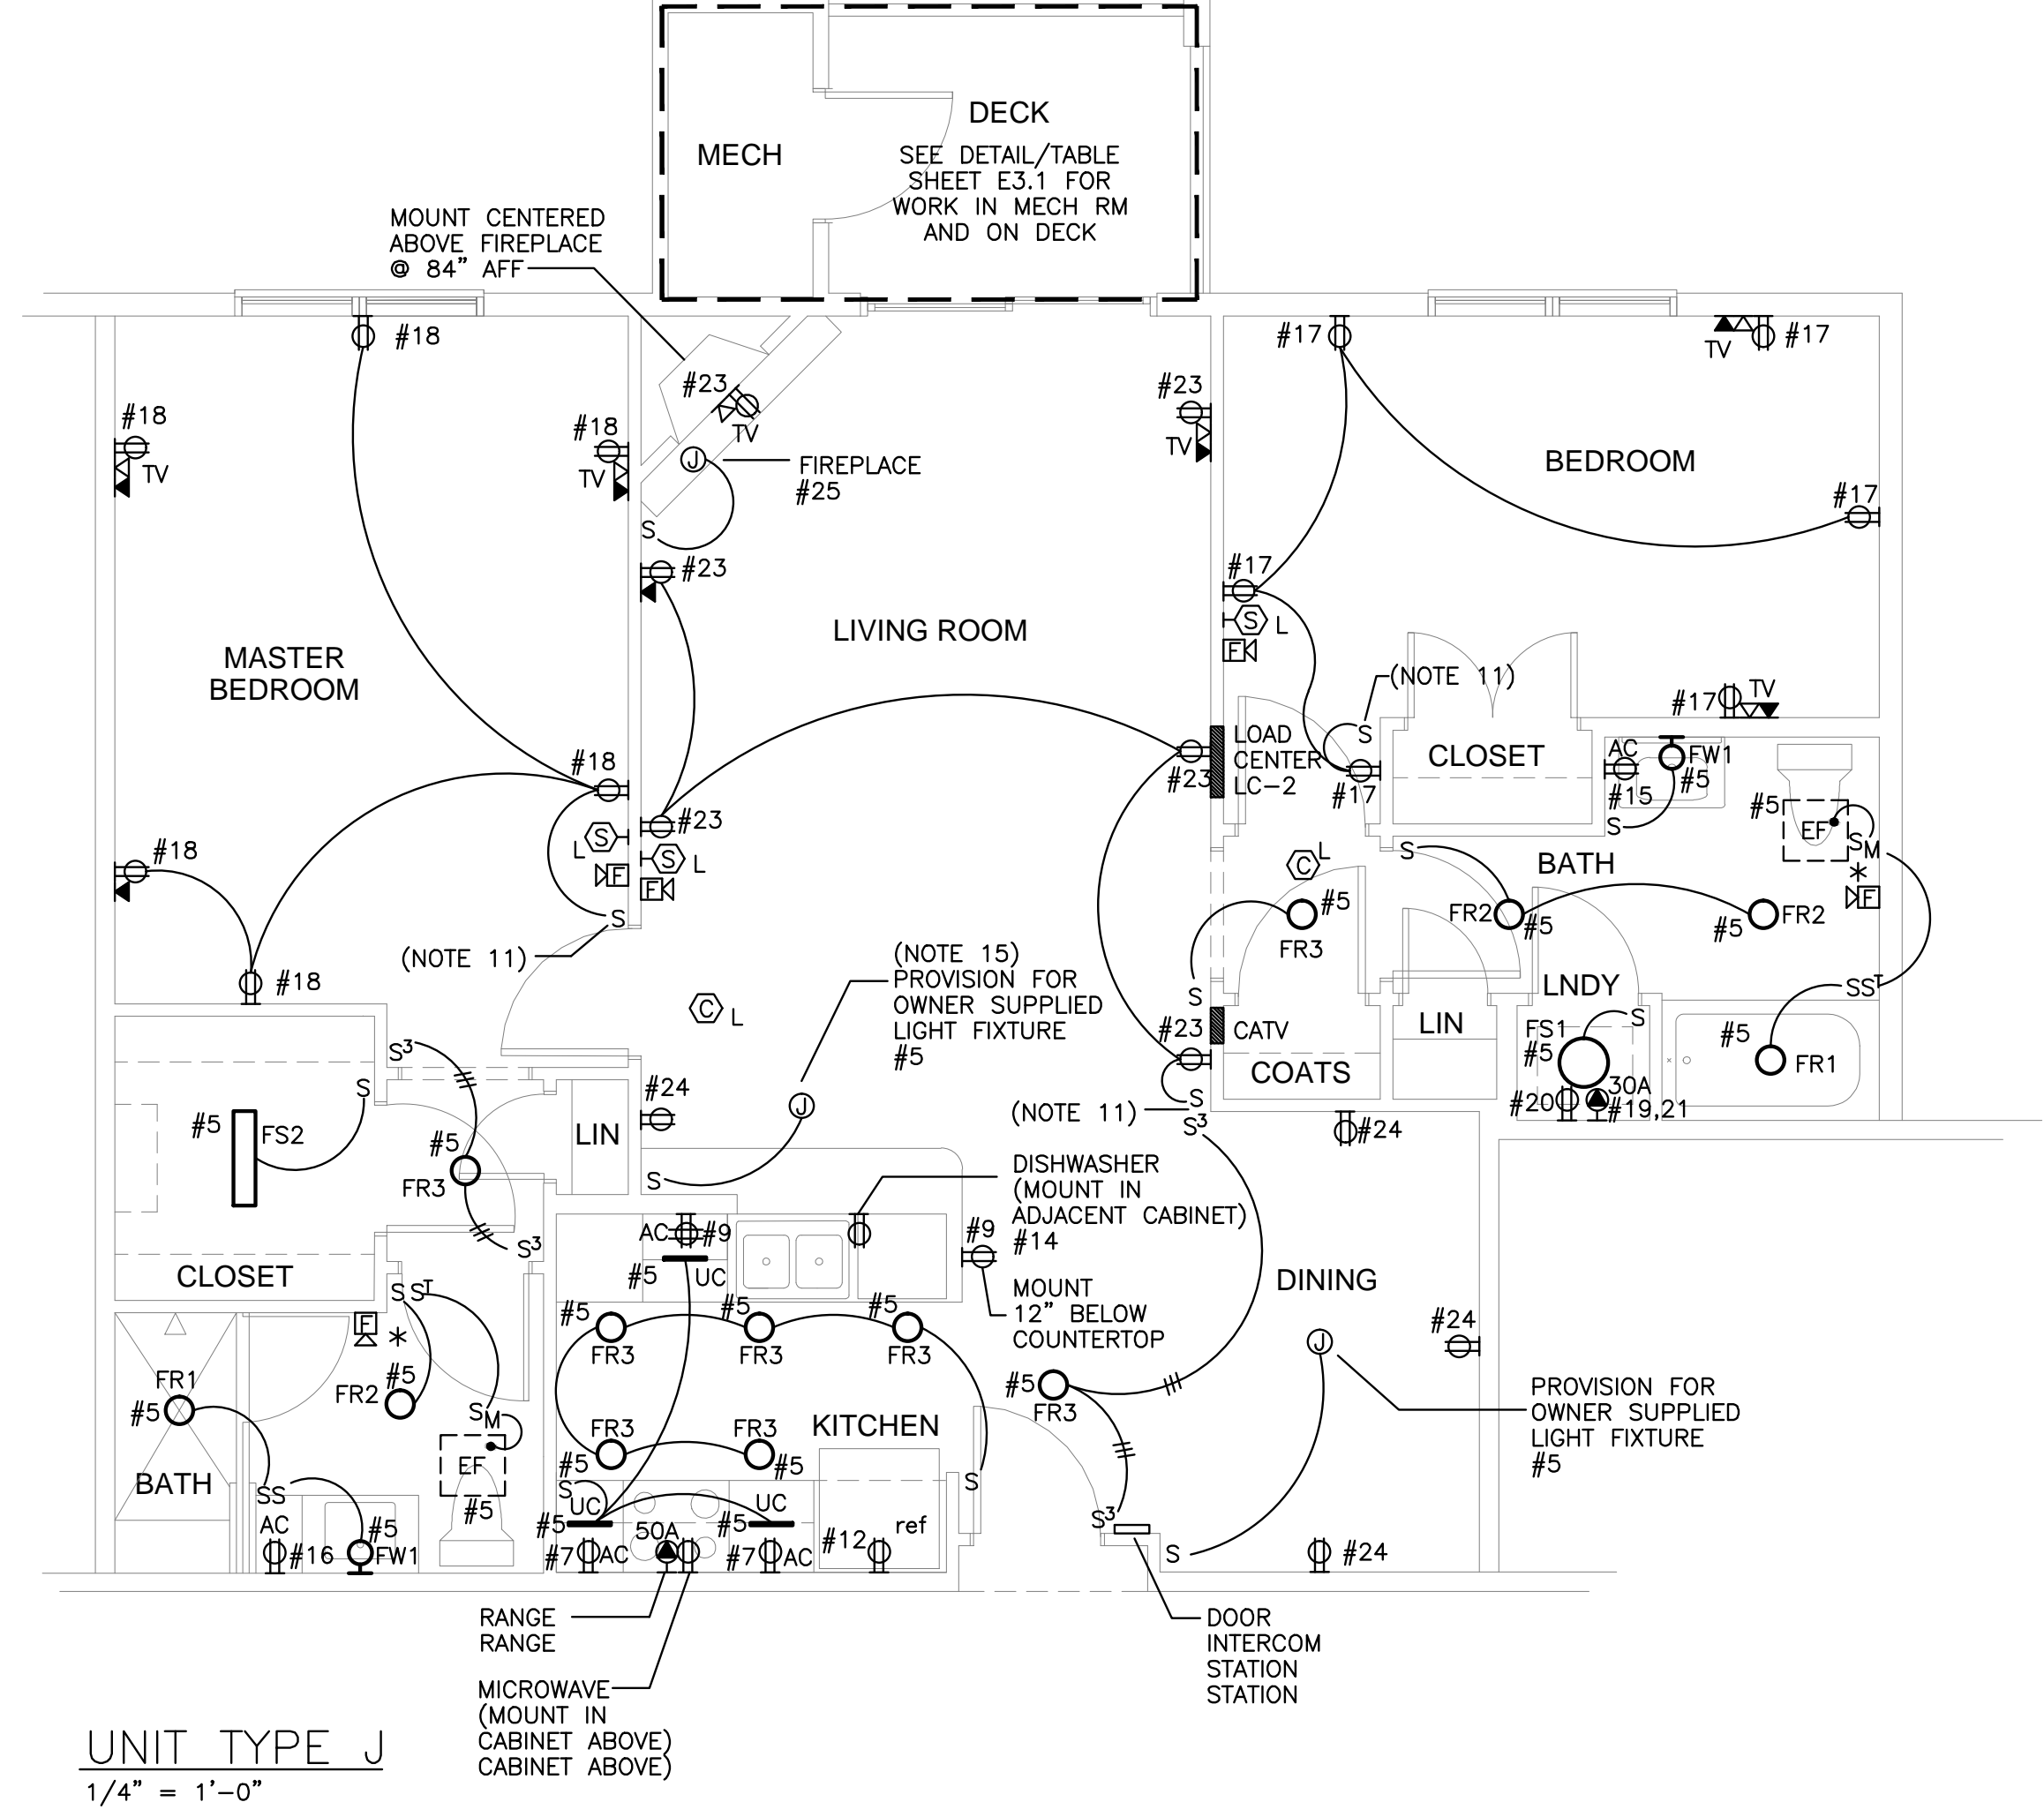

THE BAY HOUSE
Middle Street
Portland, Maine

UNITS I & J
Unit Plans
Scale: 1/4" = 1'-0"
Commission No: 11-013
Date: February 25, 2013

REVISIONS:

DRG. NO.

E3.4

SEE SHEET E3.1 FOR UNIT PLAN NOTES.