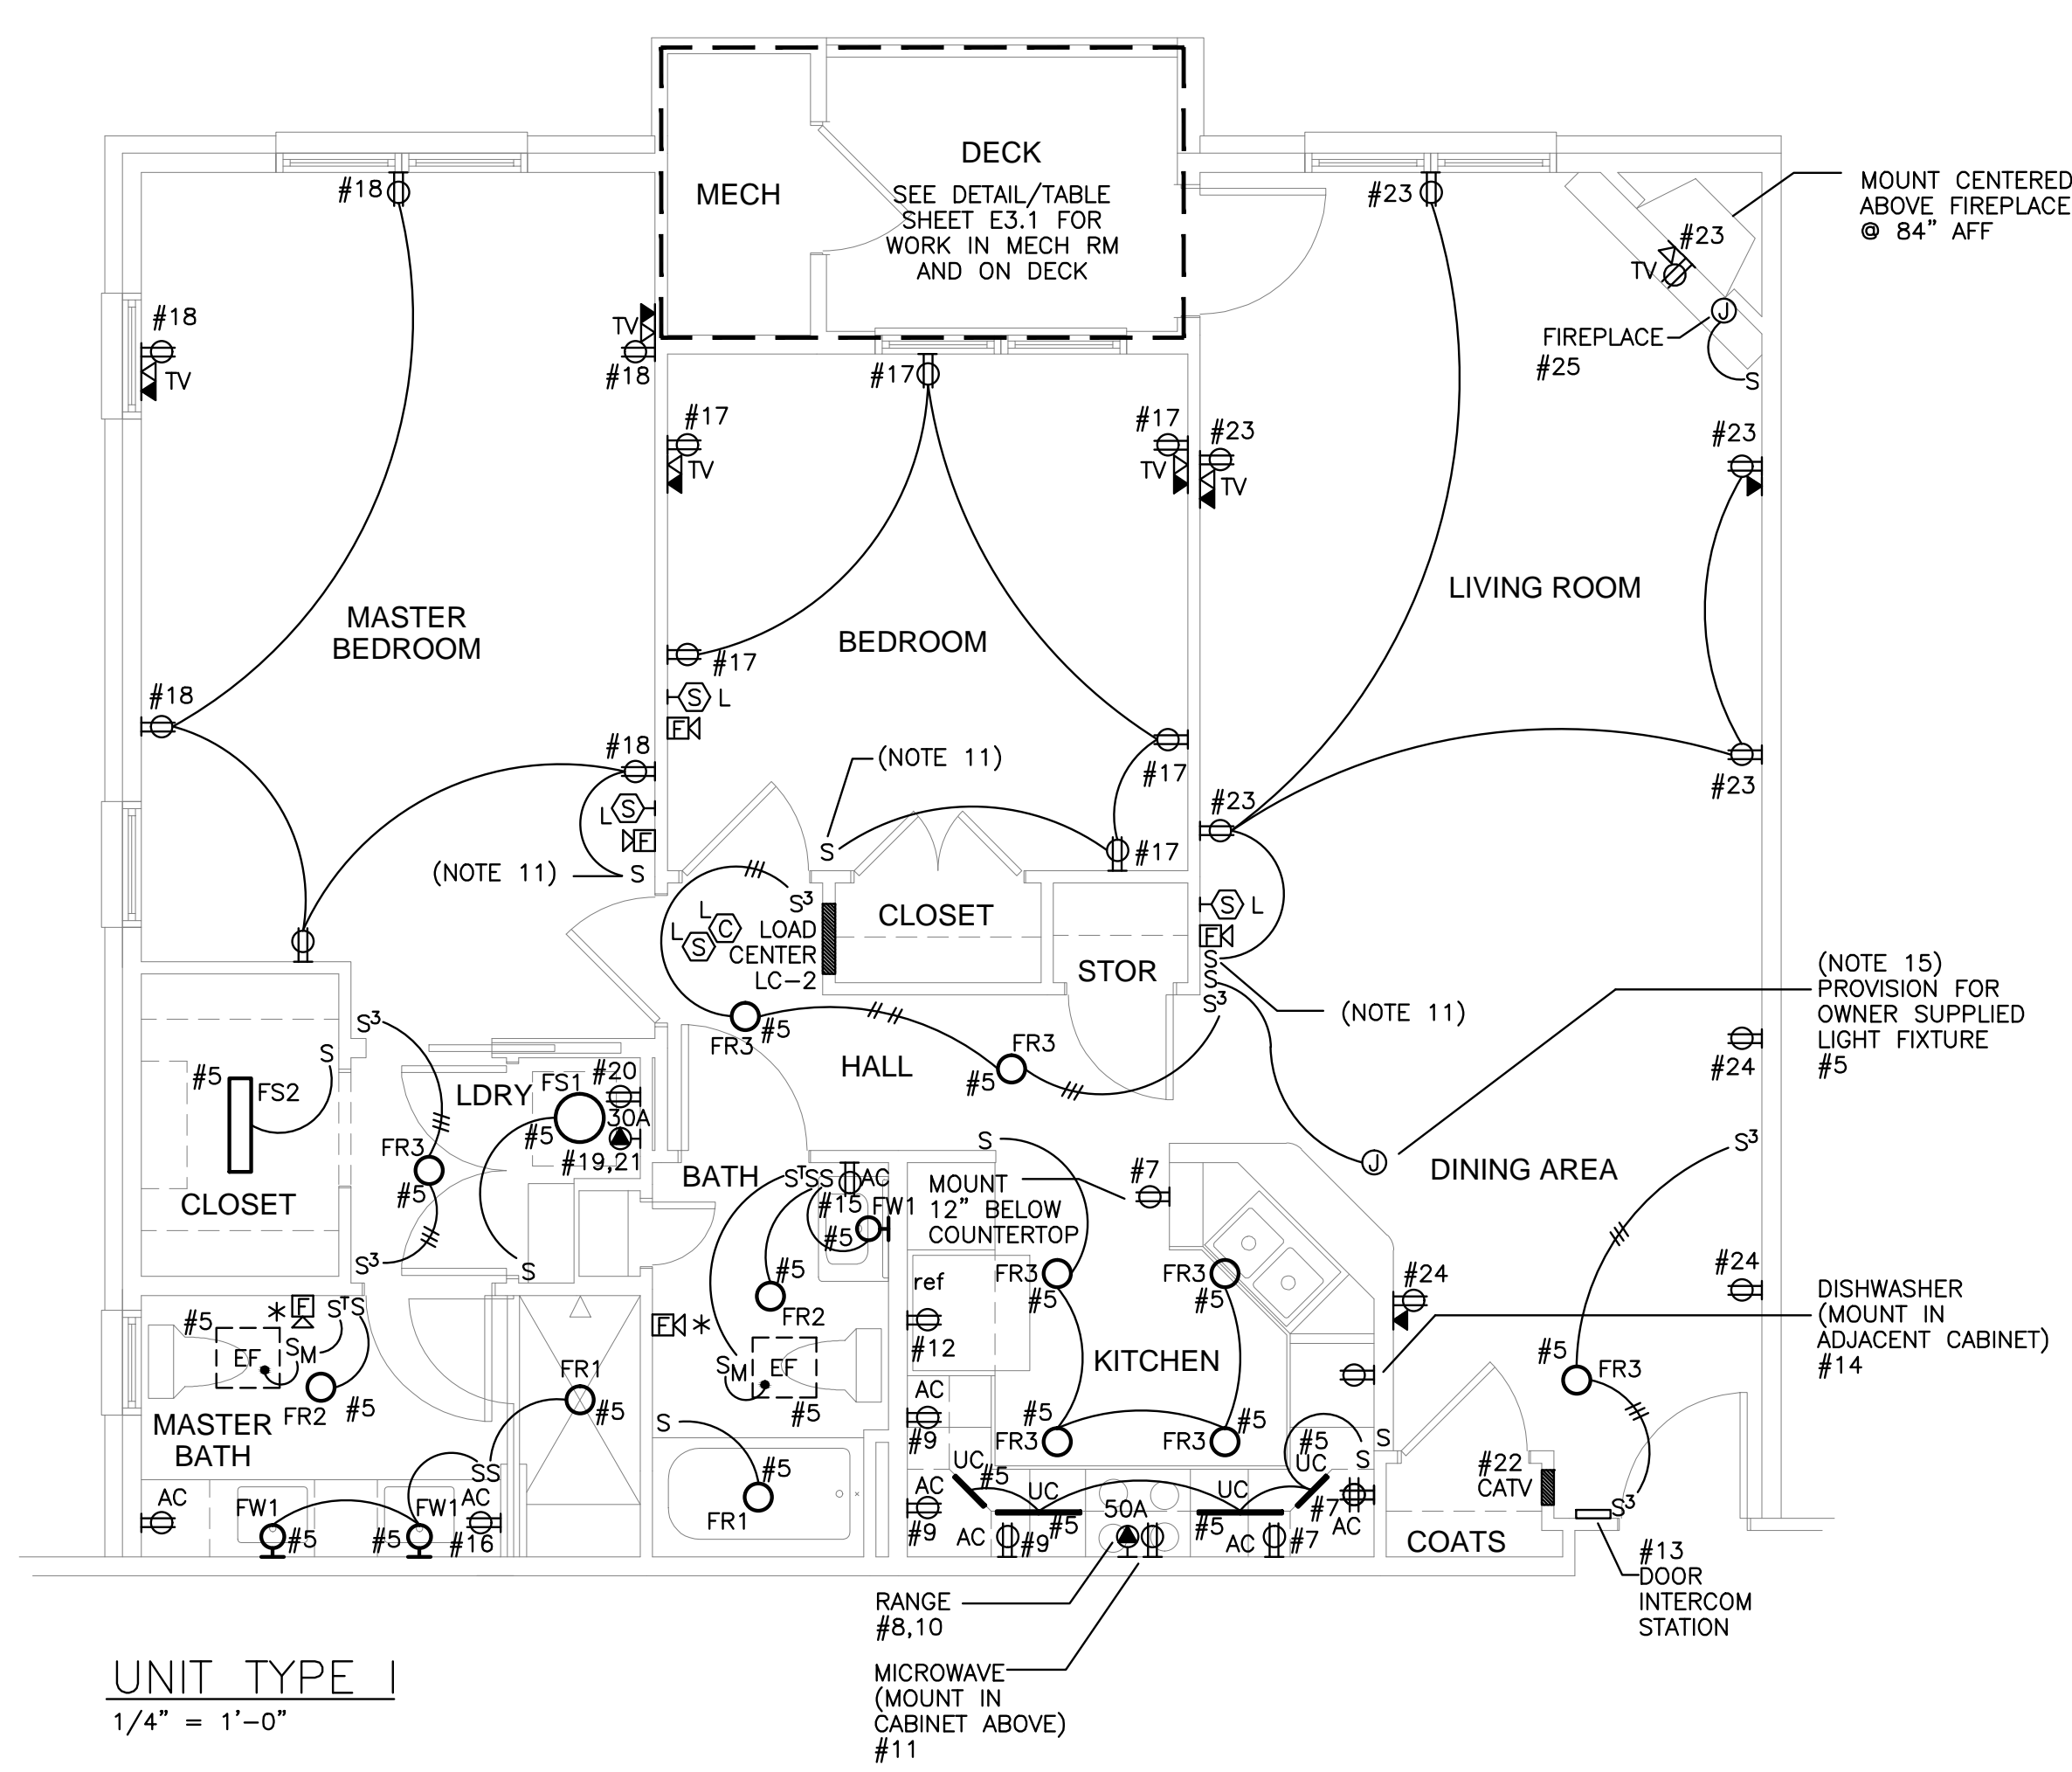

THE BAY HOUSE
Middle Street
Portland, Maine

UNITS I & J
Unit Plans
Scale: 1/4" = 1'-0"
Commission No: 11-013
Date: February 25, 2013

REVISIONS:

DRG. NO.

E3.4

SEE SHEET E3.1 FOR UNIT PLAN NOTES.