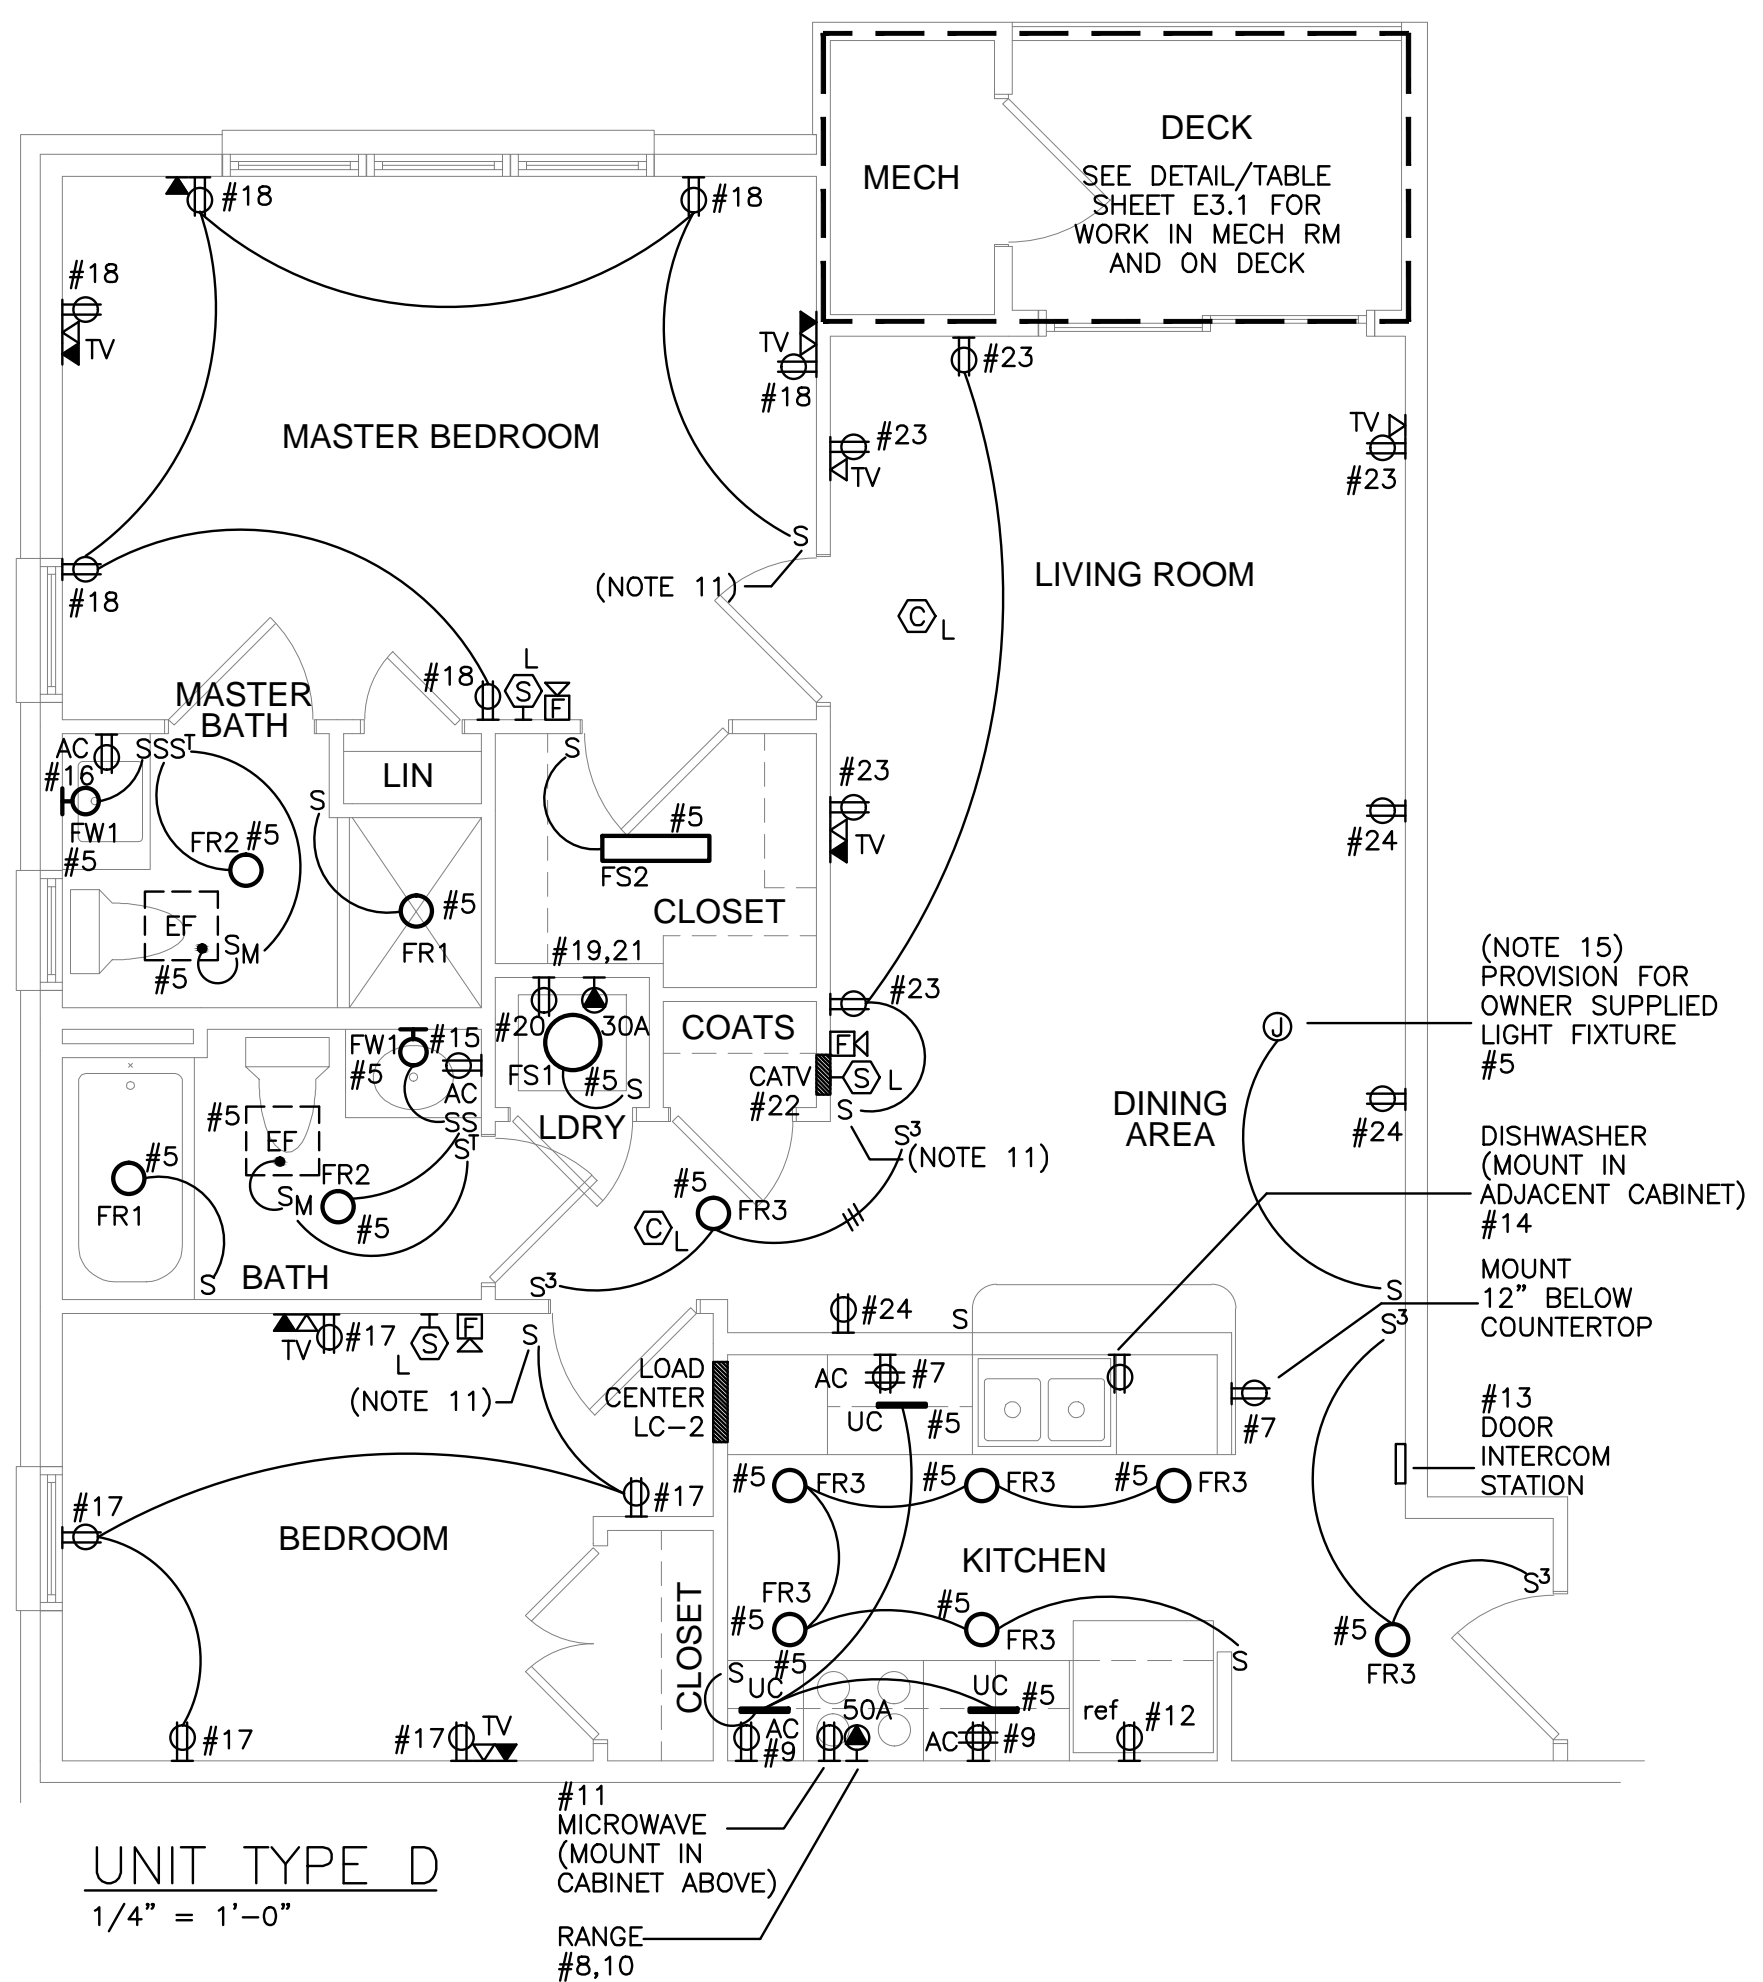

THE BAY HOUSE  
Middle Street  
Portland, Maine

UNITS C, D & E  
Unit Plans  
Scale: 1/4" = 1'-0"  
Commission No: 11-013  
Date: February 25, 2013

REVISIONS:

DRG. NO.

E3.2

SEE SHEET E3.1 FOR UNIT PLAN NOTES.