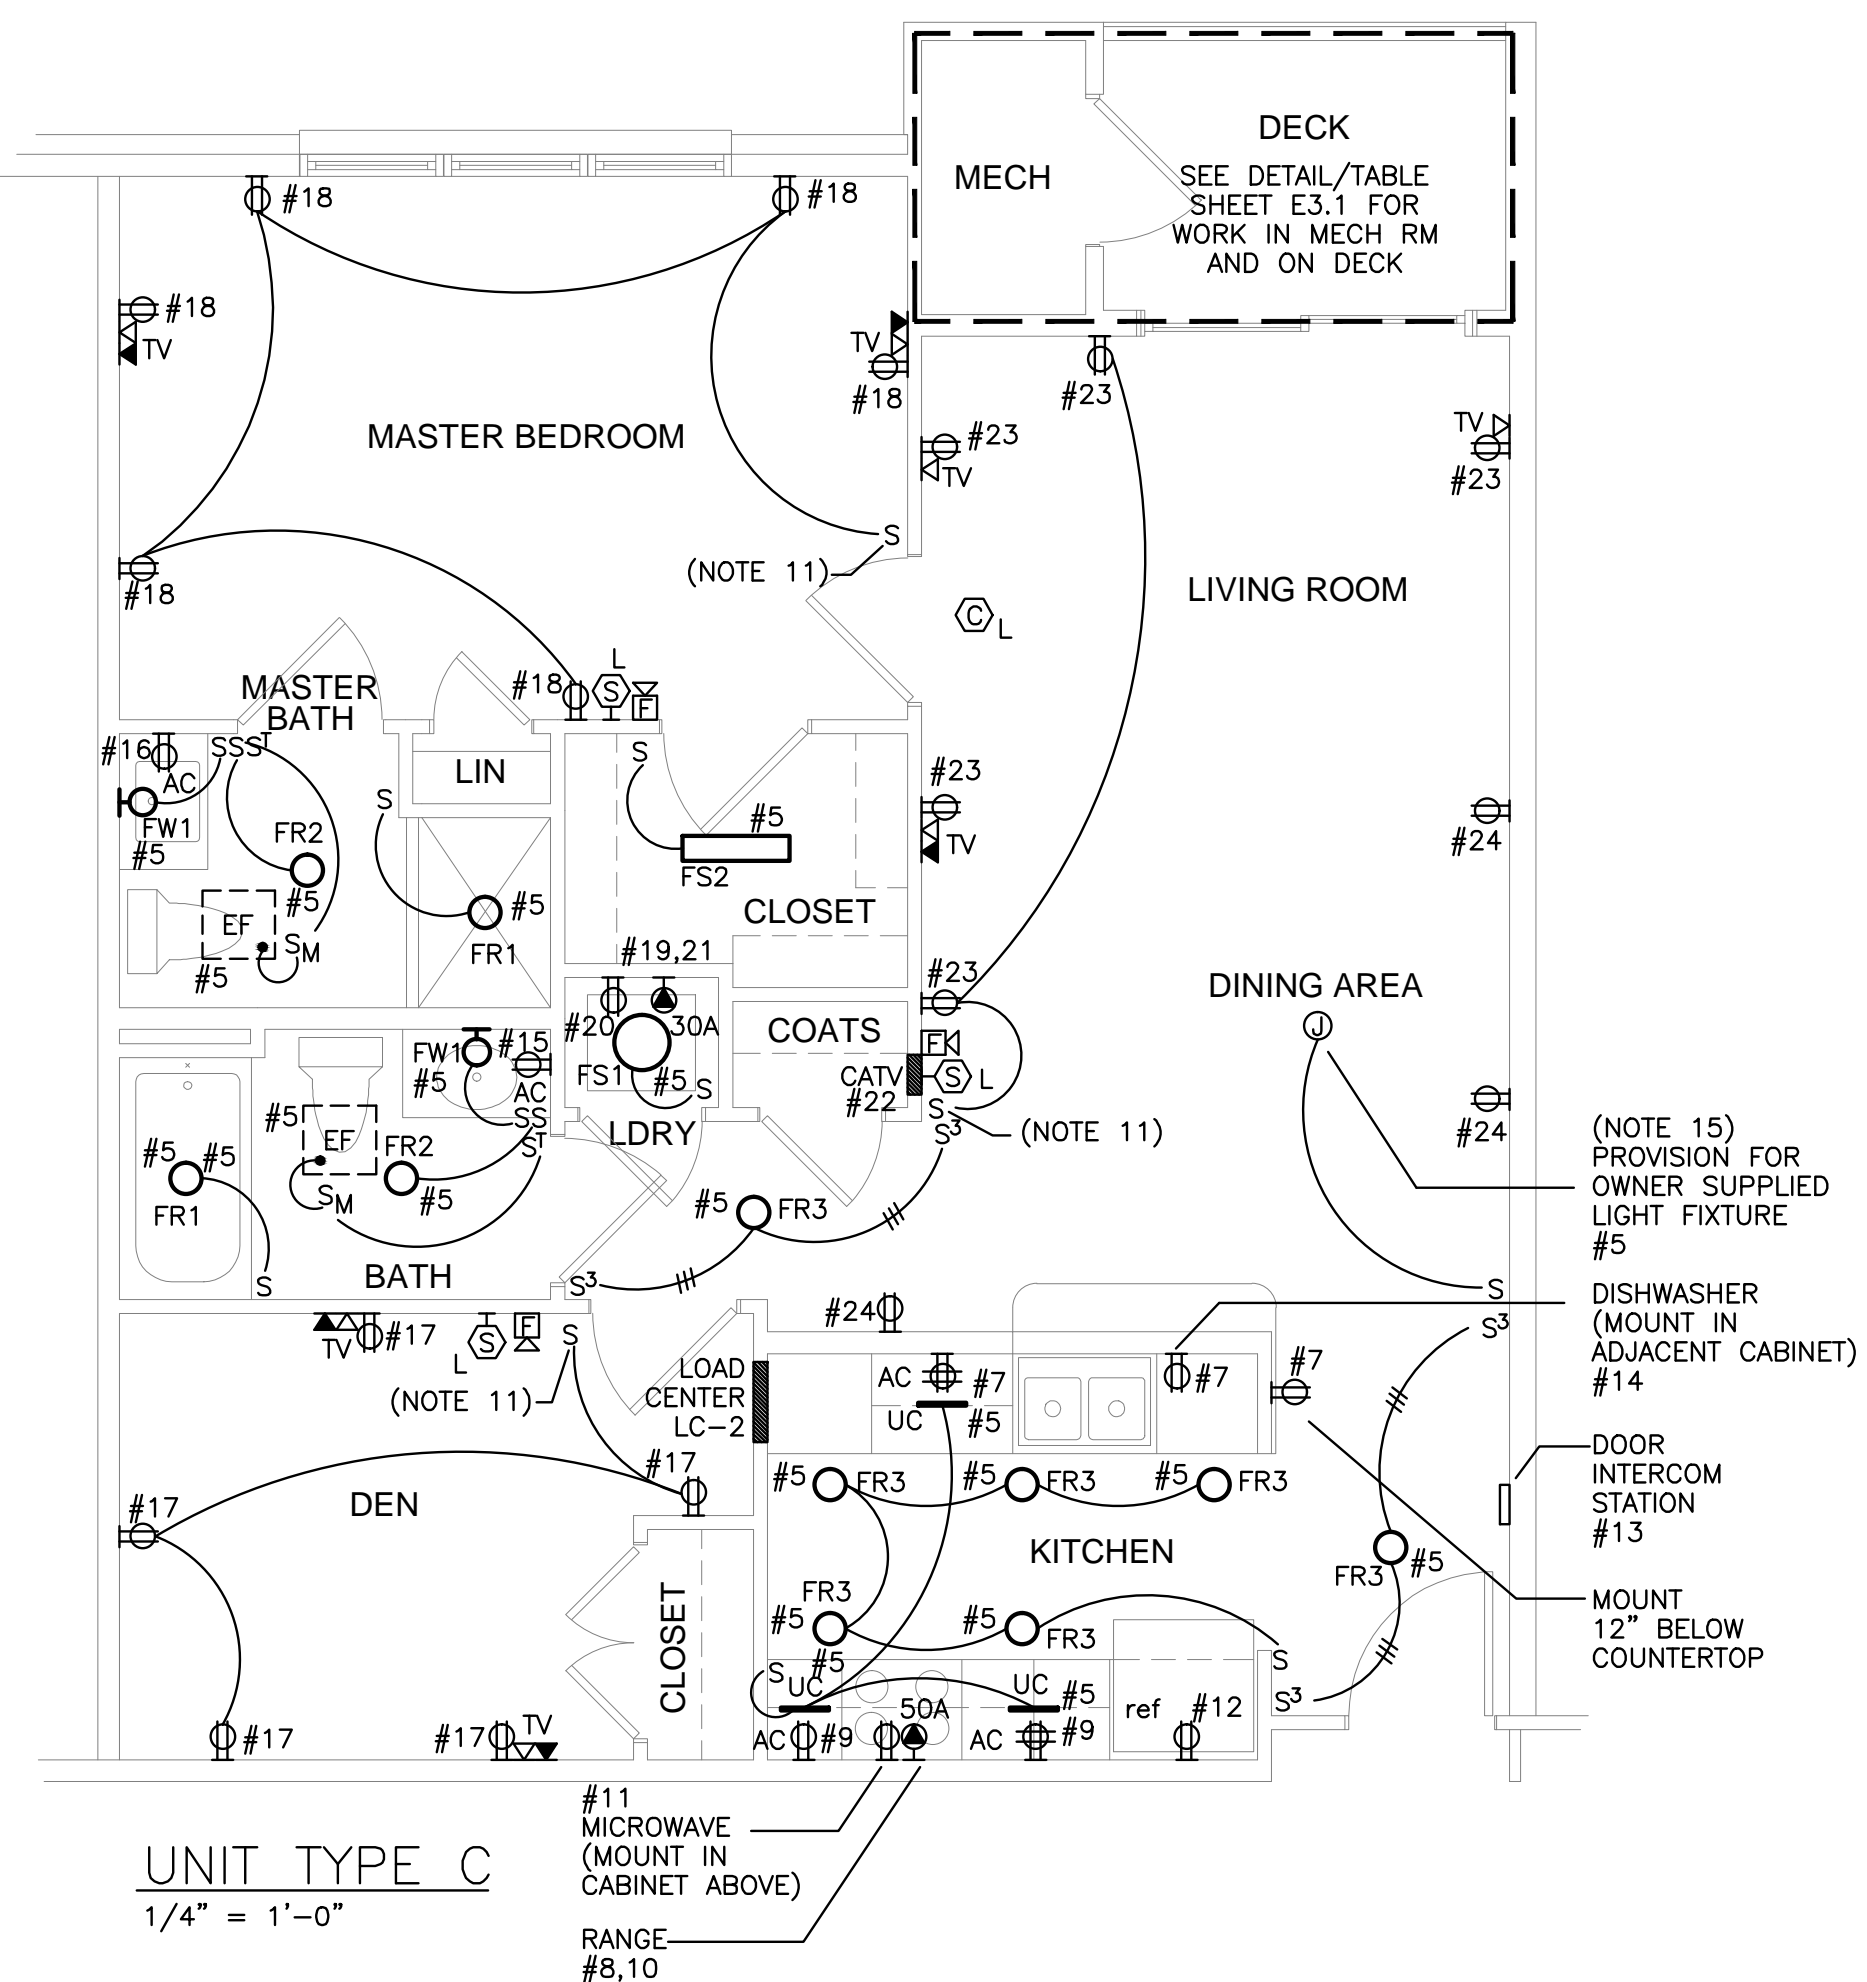

THE BAY HOUSE  
Middle Street  
Portland, Maine

UNITS C, D & E  
Unit Plans  
Scale: 1/4" = 1'-0"  
Commission No: 11-013  
Date: February 25, 2013

REVISIONS:

DRG. NO.

E3.2

SEE SHEET E3.1 FOR UNIT PLAN NOTES.