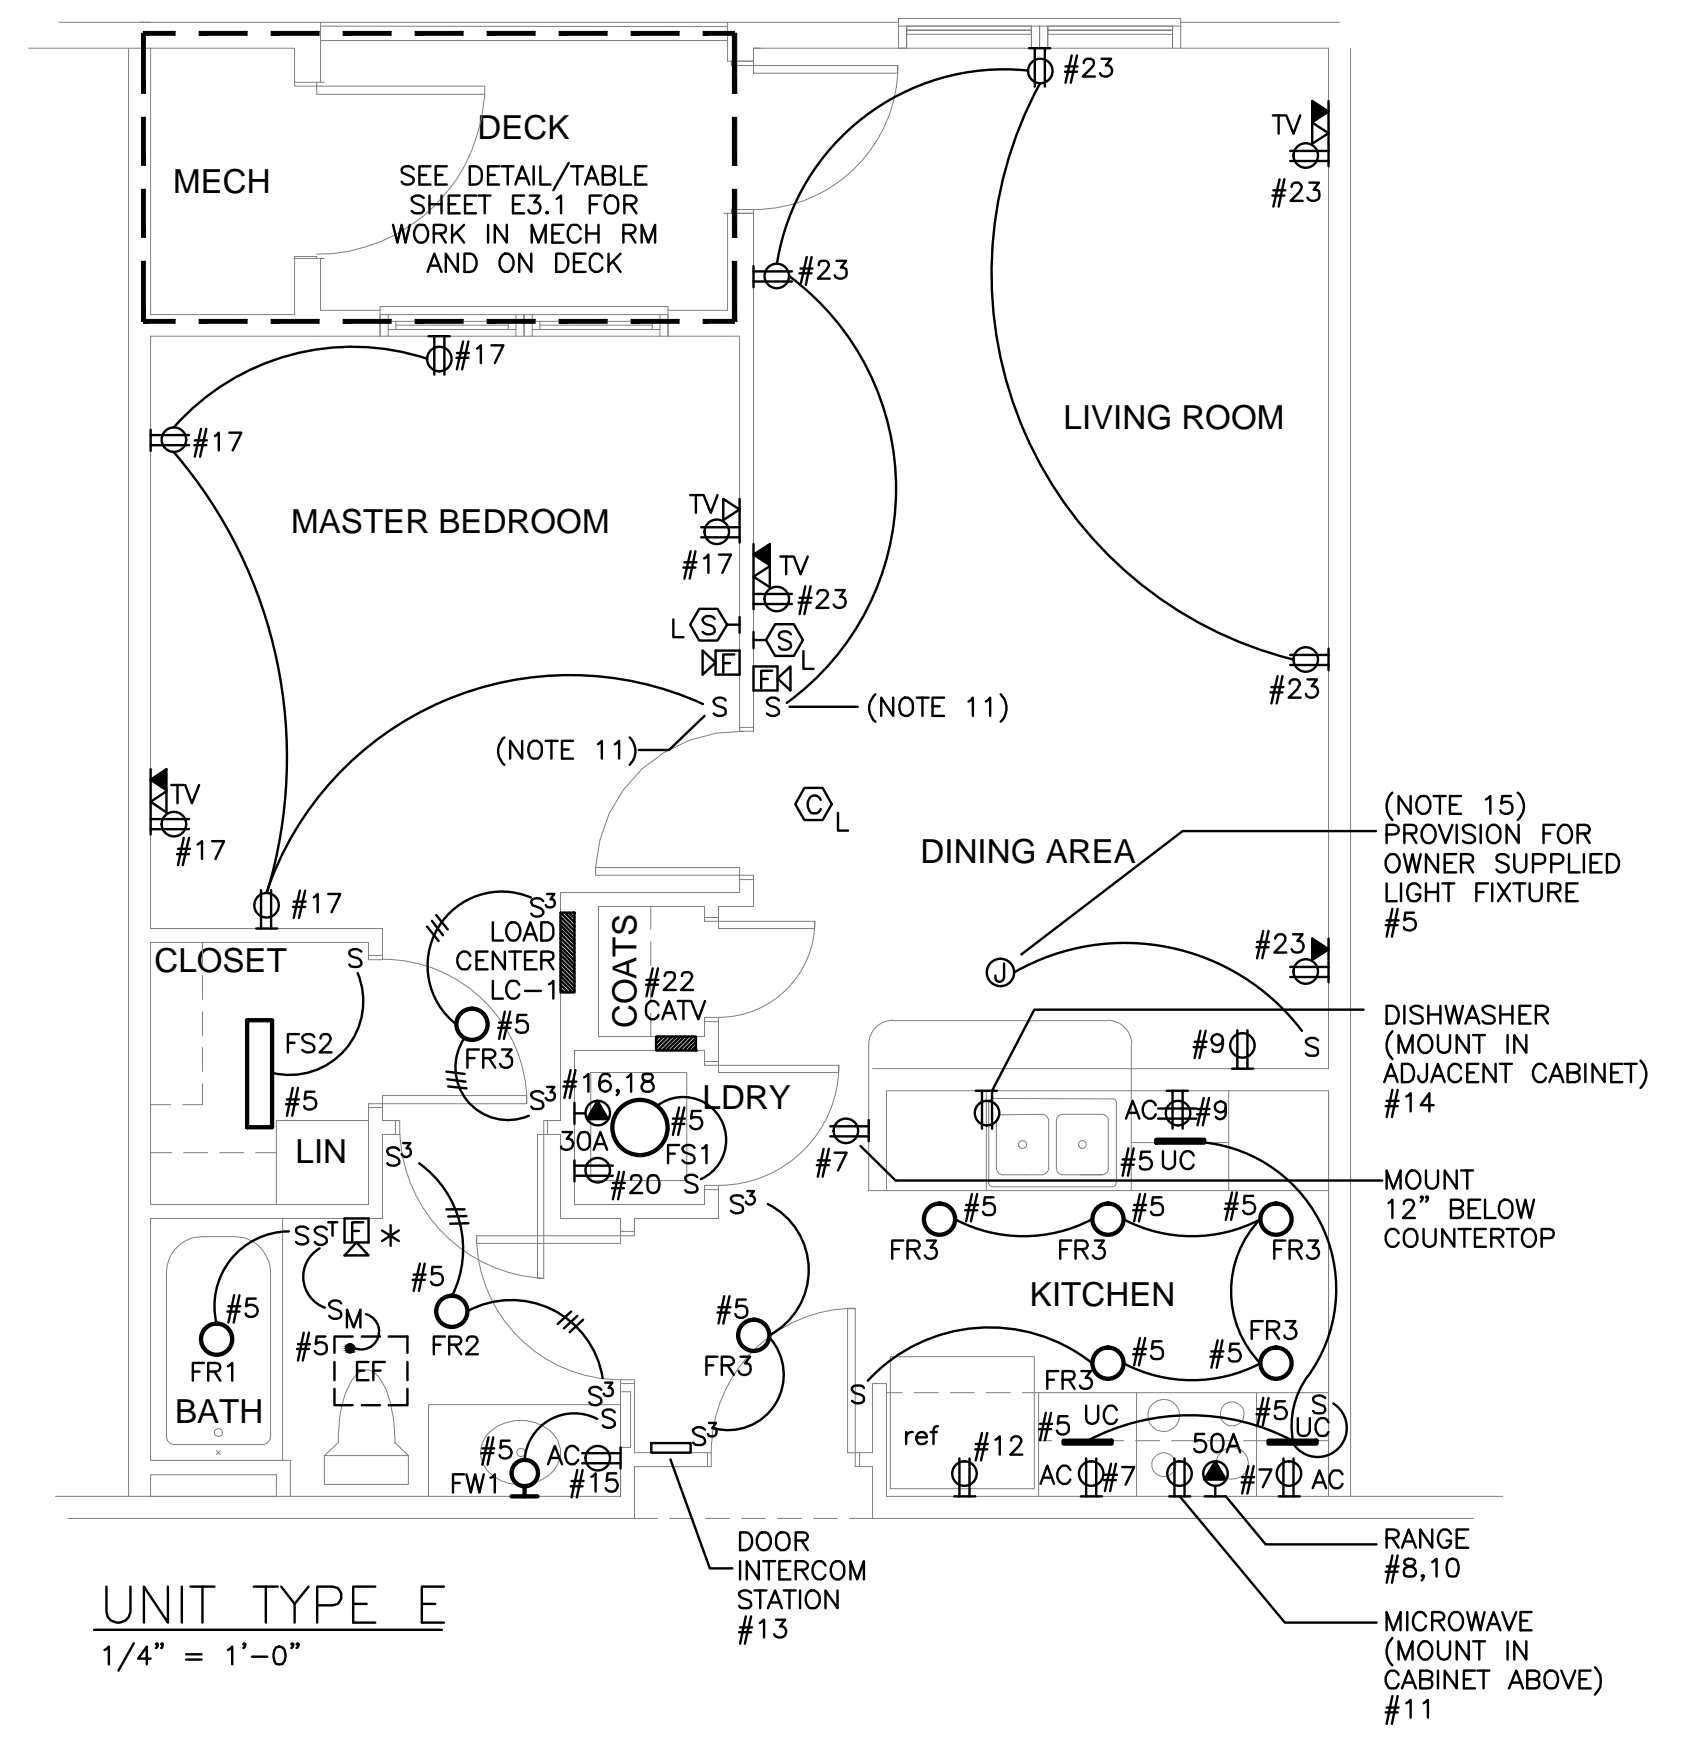

THE BAY HOUSE  
Middle Street  
Portland, Maine

UNITS C, D & E  
Unit Plans  
Scale: 1/4" = 1'-0"  
Commission No: 11-013  
Date: February 25, 2013

REVISIONS:

DRG. NO.

E3.2

SEE SHEET E3.1 FOR UNIT PLAN NOTES.