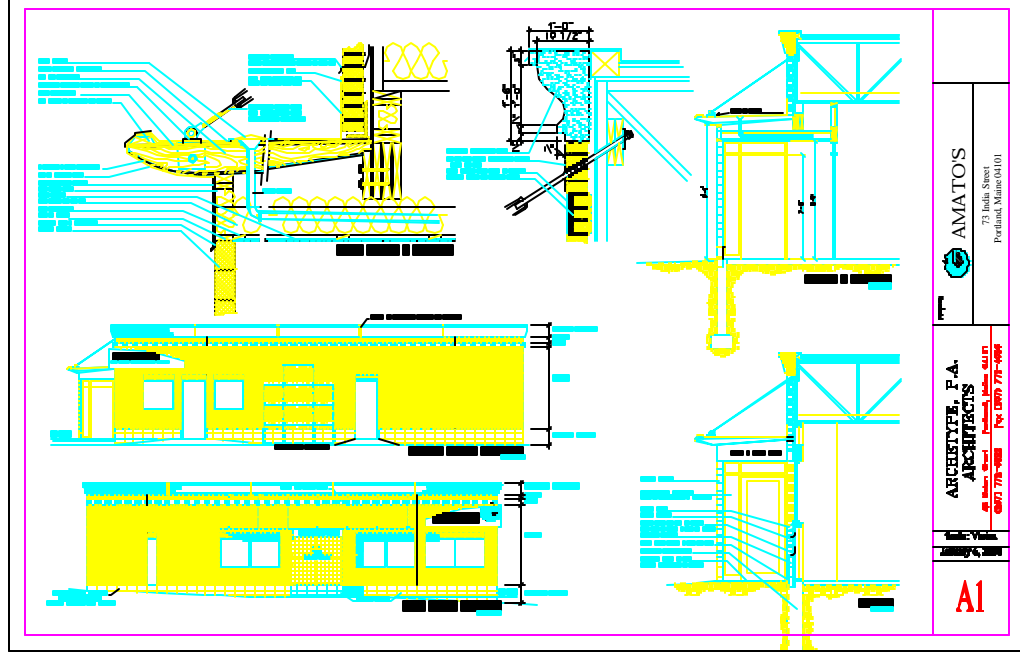

A1

ARCHITECT, P.A.
ARCHITECTS

73 India Street
Portland, Maine 04101