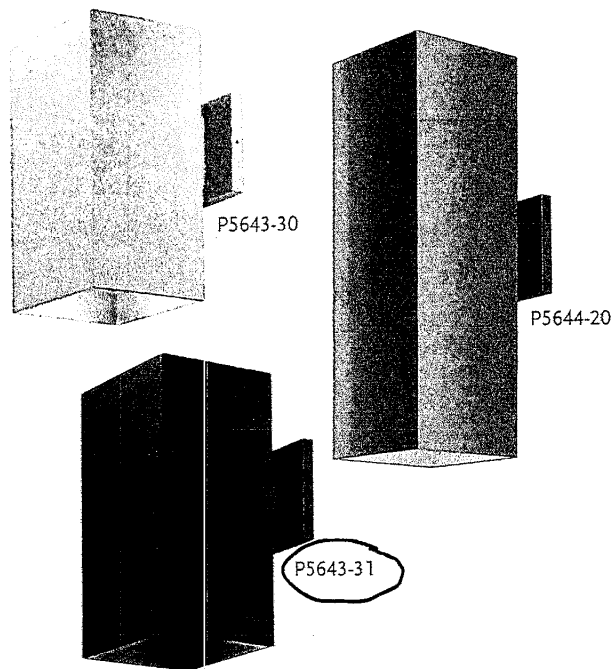

★ Aluminum Squares

HEAVY-DUTY ALUMINUM CONSTRUCTION, DIE-CAST ALUMINUM WALL BRACKET, UL LISTED FOR WET LOCATIONS. POWDER COAT FOR CHIPPING AND FADING RESISTANCE. DARK SKY COMPLIANT.

Product No.	Finish	Description	Size	Lamp(s)
P5643-20	Bronze	One-light 6" square	6" W., 12" ht.	1 250w PAR-38
P5643-30	White		Extends 8-7/8".	or 150w BR-40
P5643-31	Black		H/CTR 4-1/2".	
P5644-20	Bronze	Two-light 6" up/down square*	6" W., 18" ht.	2 250w PAR-38
P5644-30	White		Extends 8-7/8".	or 150w BR-40
P5644-31	Black		H/CTR 8".	

*For use in wet locations, specify P8797-31 top cover.

★ Accessories for Squares and Cylinders

Deep Groove Step Baffles

Black anodized aluminum to minimize glare

Product No.	Finish	Description	Size
P8710-31	Black	Deep groove step baffle for P5641, P5642 and P5741 6" cylinders.	6" dia., 4" ht.

Top Cover Lens

Adapts up/down fixtures for wet location use. Heat & shatter-resistant clear tempered lens w/black trim.

Product No.	Finish	Description	Size
P8797-31	Black	Top cover lens for P5644 6" squares	6" sq.
P8798-31	Black	Top cover lens for P5642 6" cylinders	6" dia.
P8799-30	White	Top cover lenses for P5675 & P5713 5" cylinders	5" dia.
P8799-31	Black		