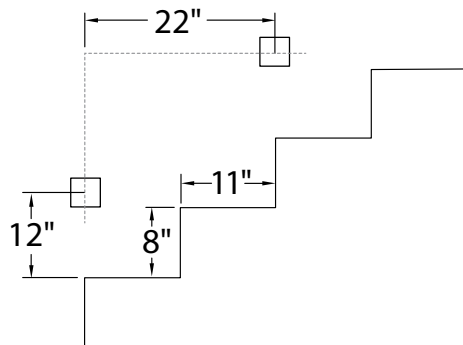

Stairs - Wall Mount