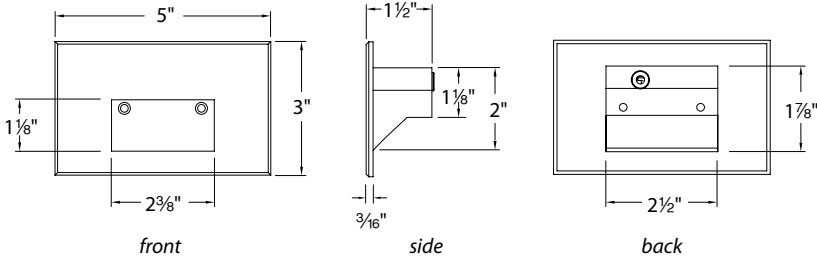

Fixture Type:

Catalog Number:

Project: _____

Location: _____

PRODUCT DESCRIPTION

Horizontal rectangle LEDme® Step Light. Designed for safety and style on stairways, patios, decks, balcony areas, walkways and building perimeters. Features an architectural design. Energy efficient for long-lasting indoor and outdoor lighting solutions. Creates an attractive, romantic impression at night.

FEATURES

- 316 marine grade cast stainless steel (SS) available
- Direct wiring, no driver needed
- Low profile, flush to wall aesthetics with no visible hardware
- Turtle friendly (AM, RD colors)
- 40,000 hour rated life
- Balanced lighting, free of shadows with minimum glare
- Up to 200 fixtures can be connected in parallel
- Replaceable LED module
- 5 year WAC Lighting product warranty

SPECIFICATIONS

Construction: Die-cast aluminum or 316 marine grade cast stainless steel

Power: Direct wiring, no remote driver needed. Input voltage: 120V or 277V AC 50/60Hz

Light Source: 3000K CCT Samsung HV-AC High Power LED, CRI: 85
Optional color lenses. Total power consumption of 3.9W

Mounting: Fits into 2" x 4" J-Box with minimum inside dimensions of 3"L x 2"W x 2"H

Includes bracket for J-Box mount. See next page for spacing recommendations

Dimming: Dim to 10% with electronic low voltage (ELV) dimmer
Approved dimmers: Lutron Skylark SELV-300P-WH and Leviton Vizia VPE04

Standards: IP66, UL & cUL Listed for wet locations

FIXTURE PERFORMANCE

Model #	Lm	Model #	Lm	Model #	Lm	Model #	Lm	Model #	Lm
WL-LED100-C-SS	45	WL-LED100-C-BK	31	WL-LED100-C-WT	68	WL-LED100-C-BN	31	WL-LED100-C-BZ	32
WL-LED100-AM-SS	28	WL-LED100-AM-BK	19	WL-LED100-AM-WT	38	WL-LED100-AM-BN	19	WL-LED100-AM-BZ	21
WL-LED100-RD-SS	3	WL-LED100-RD-BK	2	WL-LED100-RD-WT	4	WL-LED100-RD-BN	2	WL-LED100-RD-BZ	2
WL-LED100-BL-SS	5	WL-LED100-BL-BK	3	WL-LED100-BL-WT	8	WL-LED100-BL-BN	3	WL-LED100-BL-BZ	4
WL-LED100F-C-SS	37	WL-LED100F-C-BK	25	WL-LED100F-C-WT	58	WL-LED100F-C-BN	25	WL-LED100F-C-BZ	27
WL-LED100F-AM-SS	20	WL-LED100F-AM-BK	14	WL-LED100F-AM-WT	29	WL-LED100F-AM-BN	14	WL-LED100F-AM-BZ	15
WL-LED100F-RD-SS	2	WL-LED100F-RD-BK	1.5	WL-LED100F-RD-WT	3	WL-LED100F-RD-BN	1.5	WL-LED100F-RD-BZ	2
WL-LED100F-BL-SS	4	WL-LED100F-BL-BK	3	WL-LED100F-BL-WT	6	WL-LED100F-BL-BN	3	WL-LED100F-BL-BZ	3

ORDER NUMBER

Model #	Color	Finish
WL-LED100	C White 3000K	SS Stainless Steel
WL-LED100F	AM Amber 610nm	BK Black
	RD Red 640nm	WT White
	BL Blue 450nm	BN Brushed Nickel
		BZ Bronze