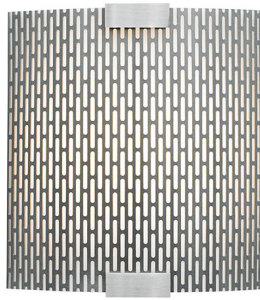

omni with cover small wall

DESCRIPTION

Minimal wall sconce with extruded aluminum housing and die-cast end caps. Features slumped glass, fabric, and metal shade options for optimal design flexibility. Mounts vertically only. Incandescent includes (1) E26 medium base 60 watt or equivalent BT15 halogen lamp; fluorescent includes (1) GX24Q-2 base 18 watt triple tube tube compact fluorescent lamp and electronic ballast; LED includes (1) replaceable 10 watt 2700K LED module. ADA compliant. 120 or 277v.

wall projection 3.9" / 99 mm

metal meta

COLOR OPTIONS

bubble glass blue bubble glass dark amber bubble glass opal fabric linen fabric pewter horizontal carved glass frost metal meta

ORDERING INFORMATION

type	model	color	finish	lamp
JW Incandescent	559	BBU bubble glass blue	BZ bronze	2D E26 BT15 60w 120v (JW only)
LW LED		BAM bubble glass dark amber	SI silver	CF1HE GX24Q-2 Triple Tube 18w 120v (PW only)
PW Compact Fluorescent		BOP bubble glass opal		CF2HE GX24Q-2 Triple Tube 18w 277v (PW only)
		FLI fabric linen		LED LED module 10w 120v (LW only)
		FPE fabric pewter		LED277 LED module 10w 277v (LW only)
		HFR horizontal carved glass frost		
		MET metal meta		

Horizontal Carved Glass and Metal not available with incandescent lamp.

FIXTURE TYPE: _____

JOB NAME: _____

NOTES: _____

7400 Linder Avenue
 Skokie, Illinois 60077
 T 847.626.6300
 F 847.626.6350
www.lblighting.com