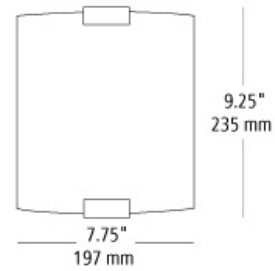

omni with cover small wall

DESCRIPTION

Minimal wall sconce with extruded aluminum housing and die-cast end caps. Features slumped glass, fabric, and metal shade options for optimal design flexibility. Mounts vertically only. Incandescent includes (1) E26 medium base 60 watt or equivalent BT15 halogen lamp; fluorescent includes (1) GX24Q-2 base 18 watt triple tube tube compact fluorescent lamp and electronic ballast; LED includes (1) replaceable 10 watt 2700K LED module. ADA compliant. 120 or 277v.

wall projection 3.9" / 99 mm

metal meta

COLOR OPTIONS

bubble glass blue bubble glass dark amber bubble glass opal fabric linen fabric pewter horizontal carved glass frost metal meta

ORDERING INFORMATION

type	model	color	finish	lamp
JW Incandescent	559	BBU bubble glass blue	BZ bronze	2D E26 BT15 60w 120v (JW only)
LW LED		BAM bubble glass dark amber	SI silver	CF1HE GX24Q-2 Triple Tube 18w 120v (PW only)
PW Compact Fluorescent		BOP bubble glass opal		CF2HE GX24Q-2 Triple Tube 18w 277v (PW only)
		FLI fabric linen		LED LED module 10w 120v (LW only)
		FPE fabric pewter		LED277 LED module 10w 277v (LW only)
		HFR horizontal carved glass frost		
		MET metal meta		