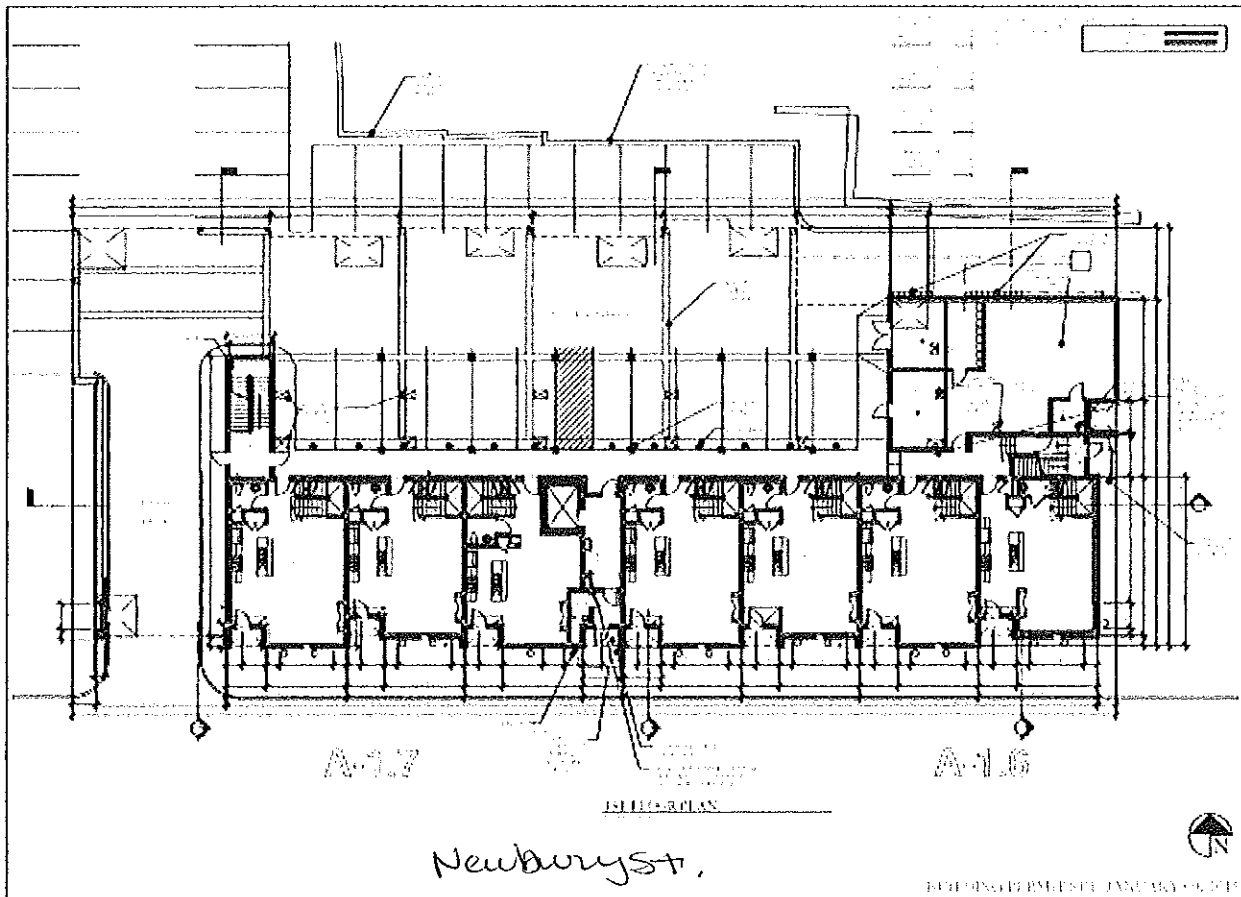

1 1/2" RINGS	1 1/2" BAULSTERS	1 1/2" x 1 1/2" FRAMES
1 1/2" x 1 1/2" ROLLED		
JOB: 113 NEWBURY STREET / COMMERCIAL GATE FRAMES		
151 E BAYVIEW RD. - 4TH FLOOR NEW YORK, NY 10014		
TEL: (202) 293-3952 / FAX: (202) 294-5919		
LMC LIGHT IRON, INC.		
e-mail: info@lmciron.com		
SK-1	JOB NO. 1751	

Plot plan