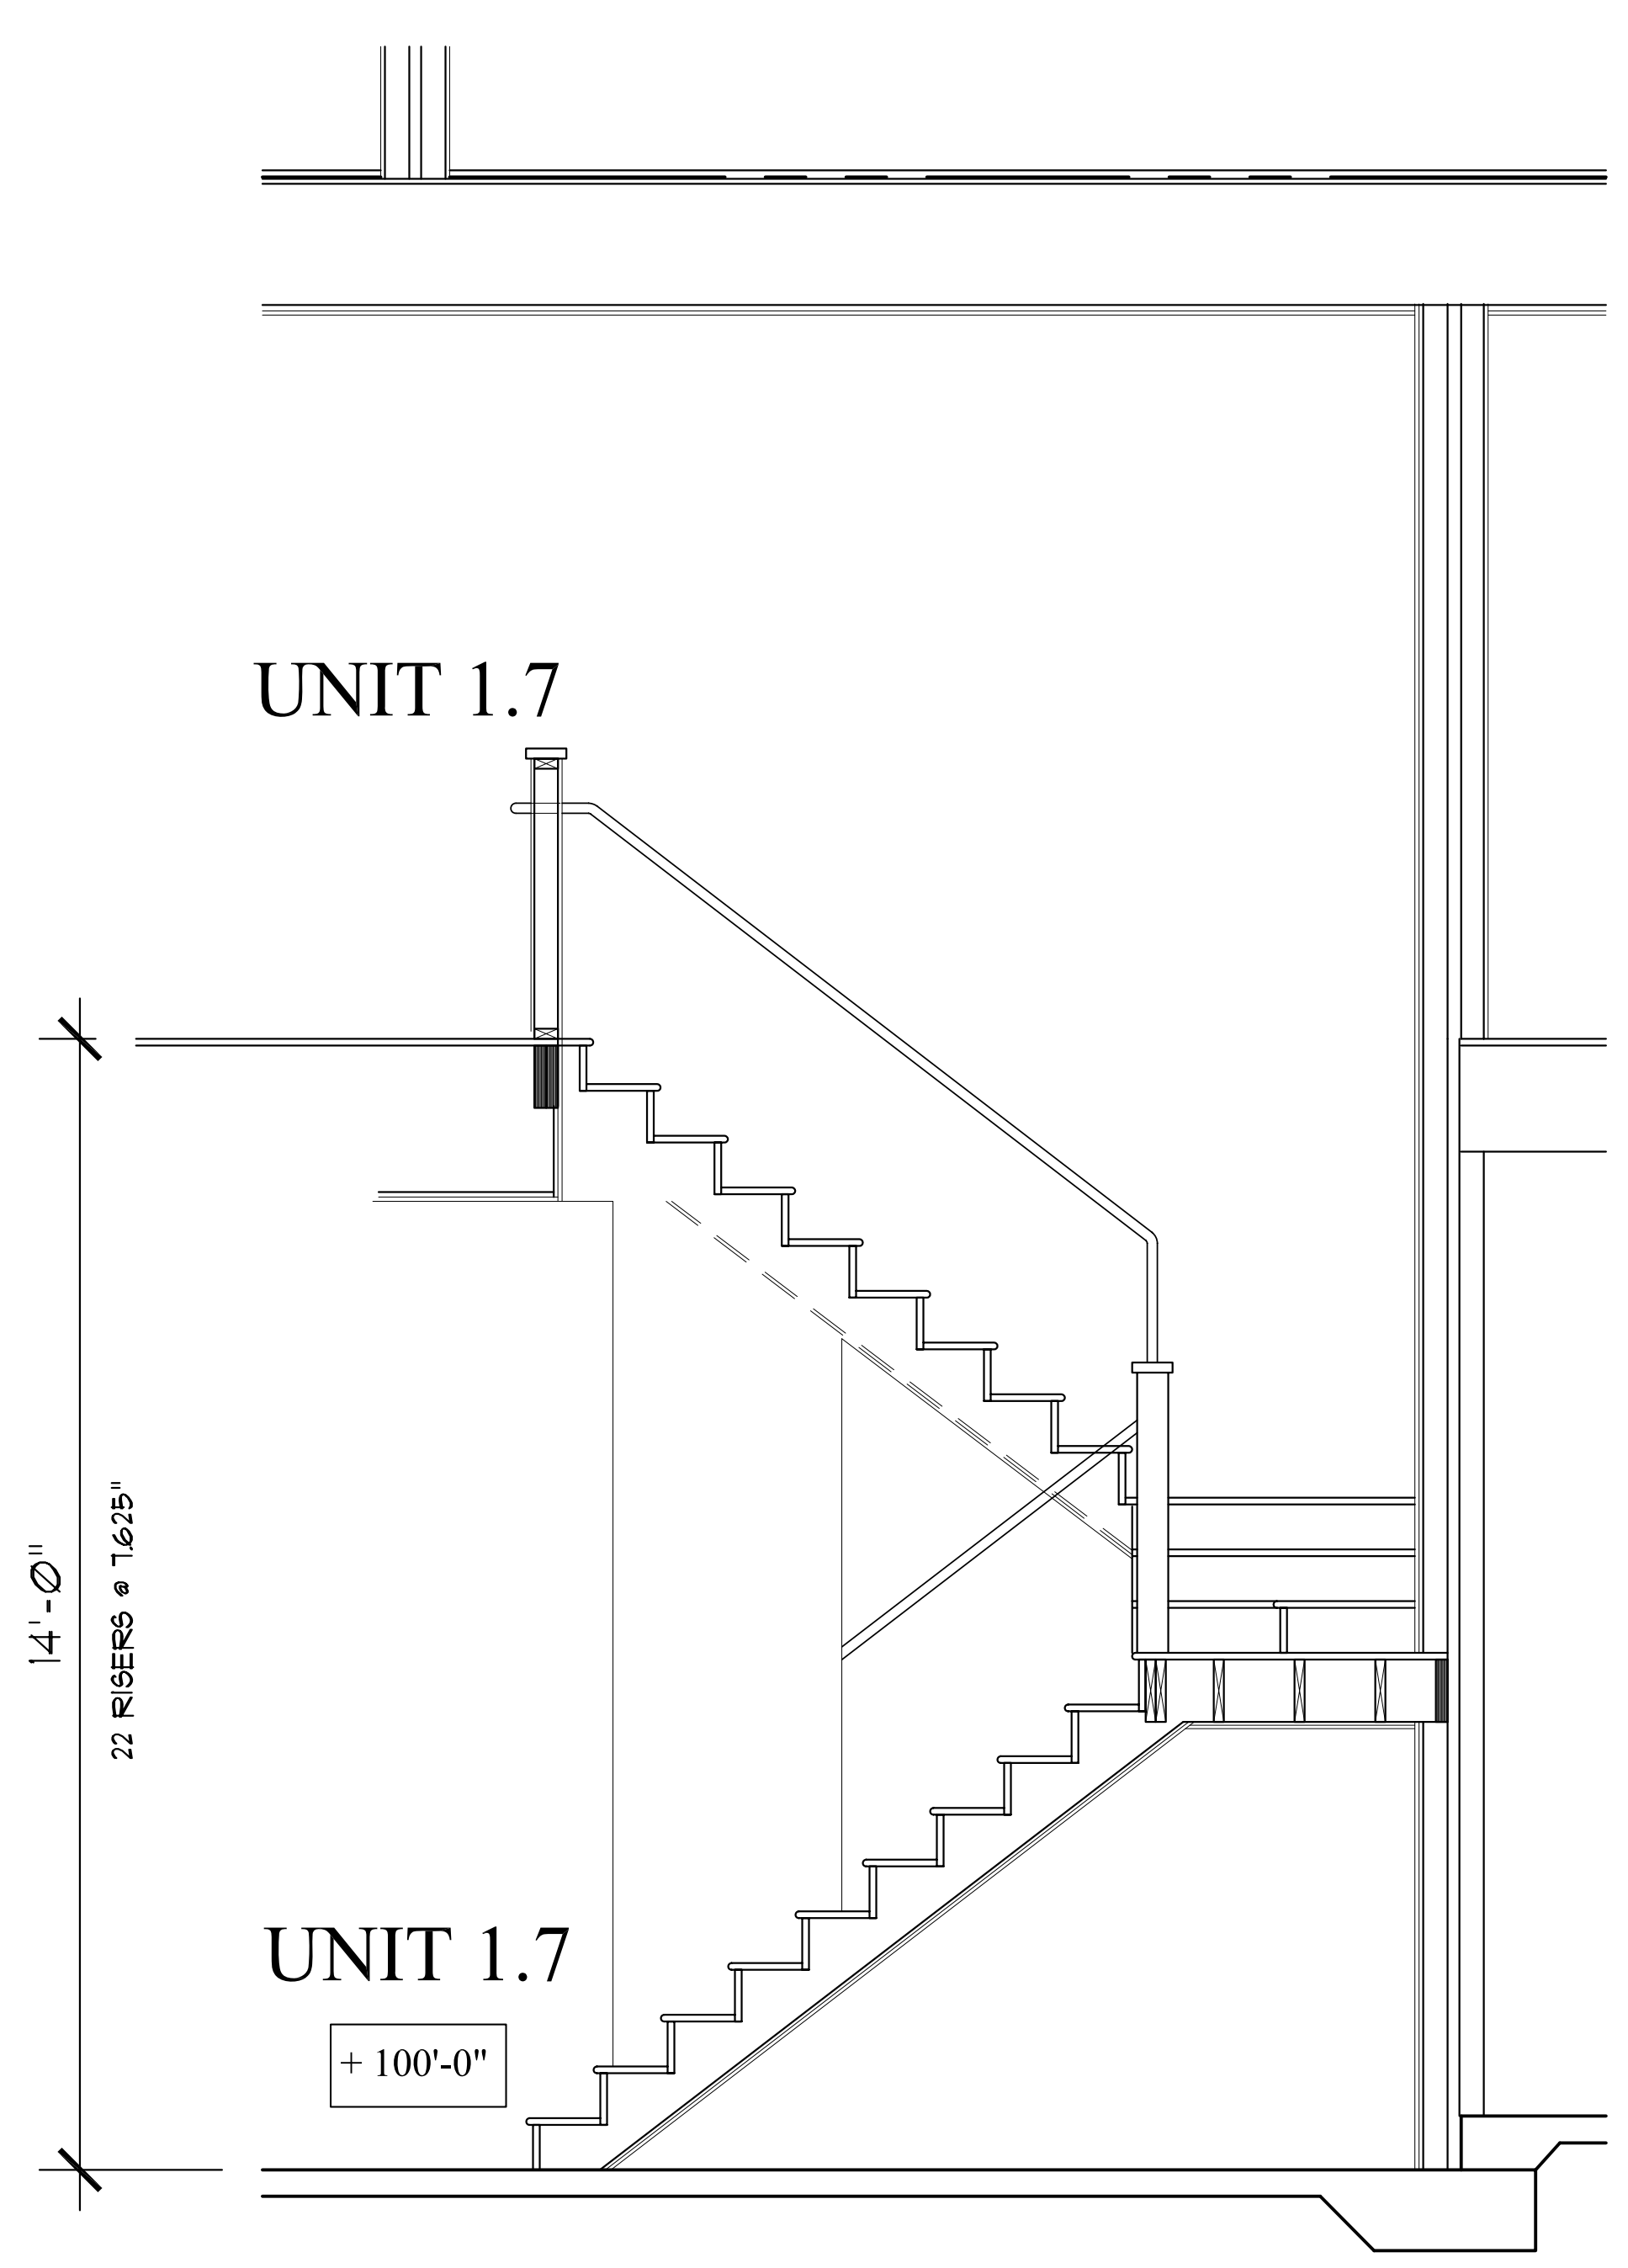

SEAPORT LOFTS  
113 NEWBURY STREET  
PORTLAND, MAINE 04101

Condominiums at:

UNIT STAIR SECTIONS

REVISIONS	DATE
	6.12.2014
PROJECT	SEAPORT LOFTS
DRAWN BY	MRP
CHECK BY	MLM

A-3.9

**WS2** UNIT STAIR SECTION  
**A-3.9** SCALE: 1/2"=1'-0"

**WS1** UNIT STAIR SECTION  
**A-3.9** SCALE: 1/2"=1'-0"