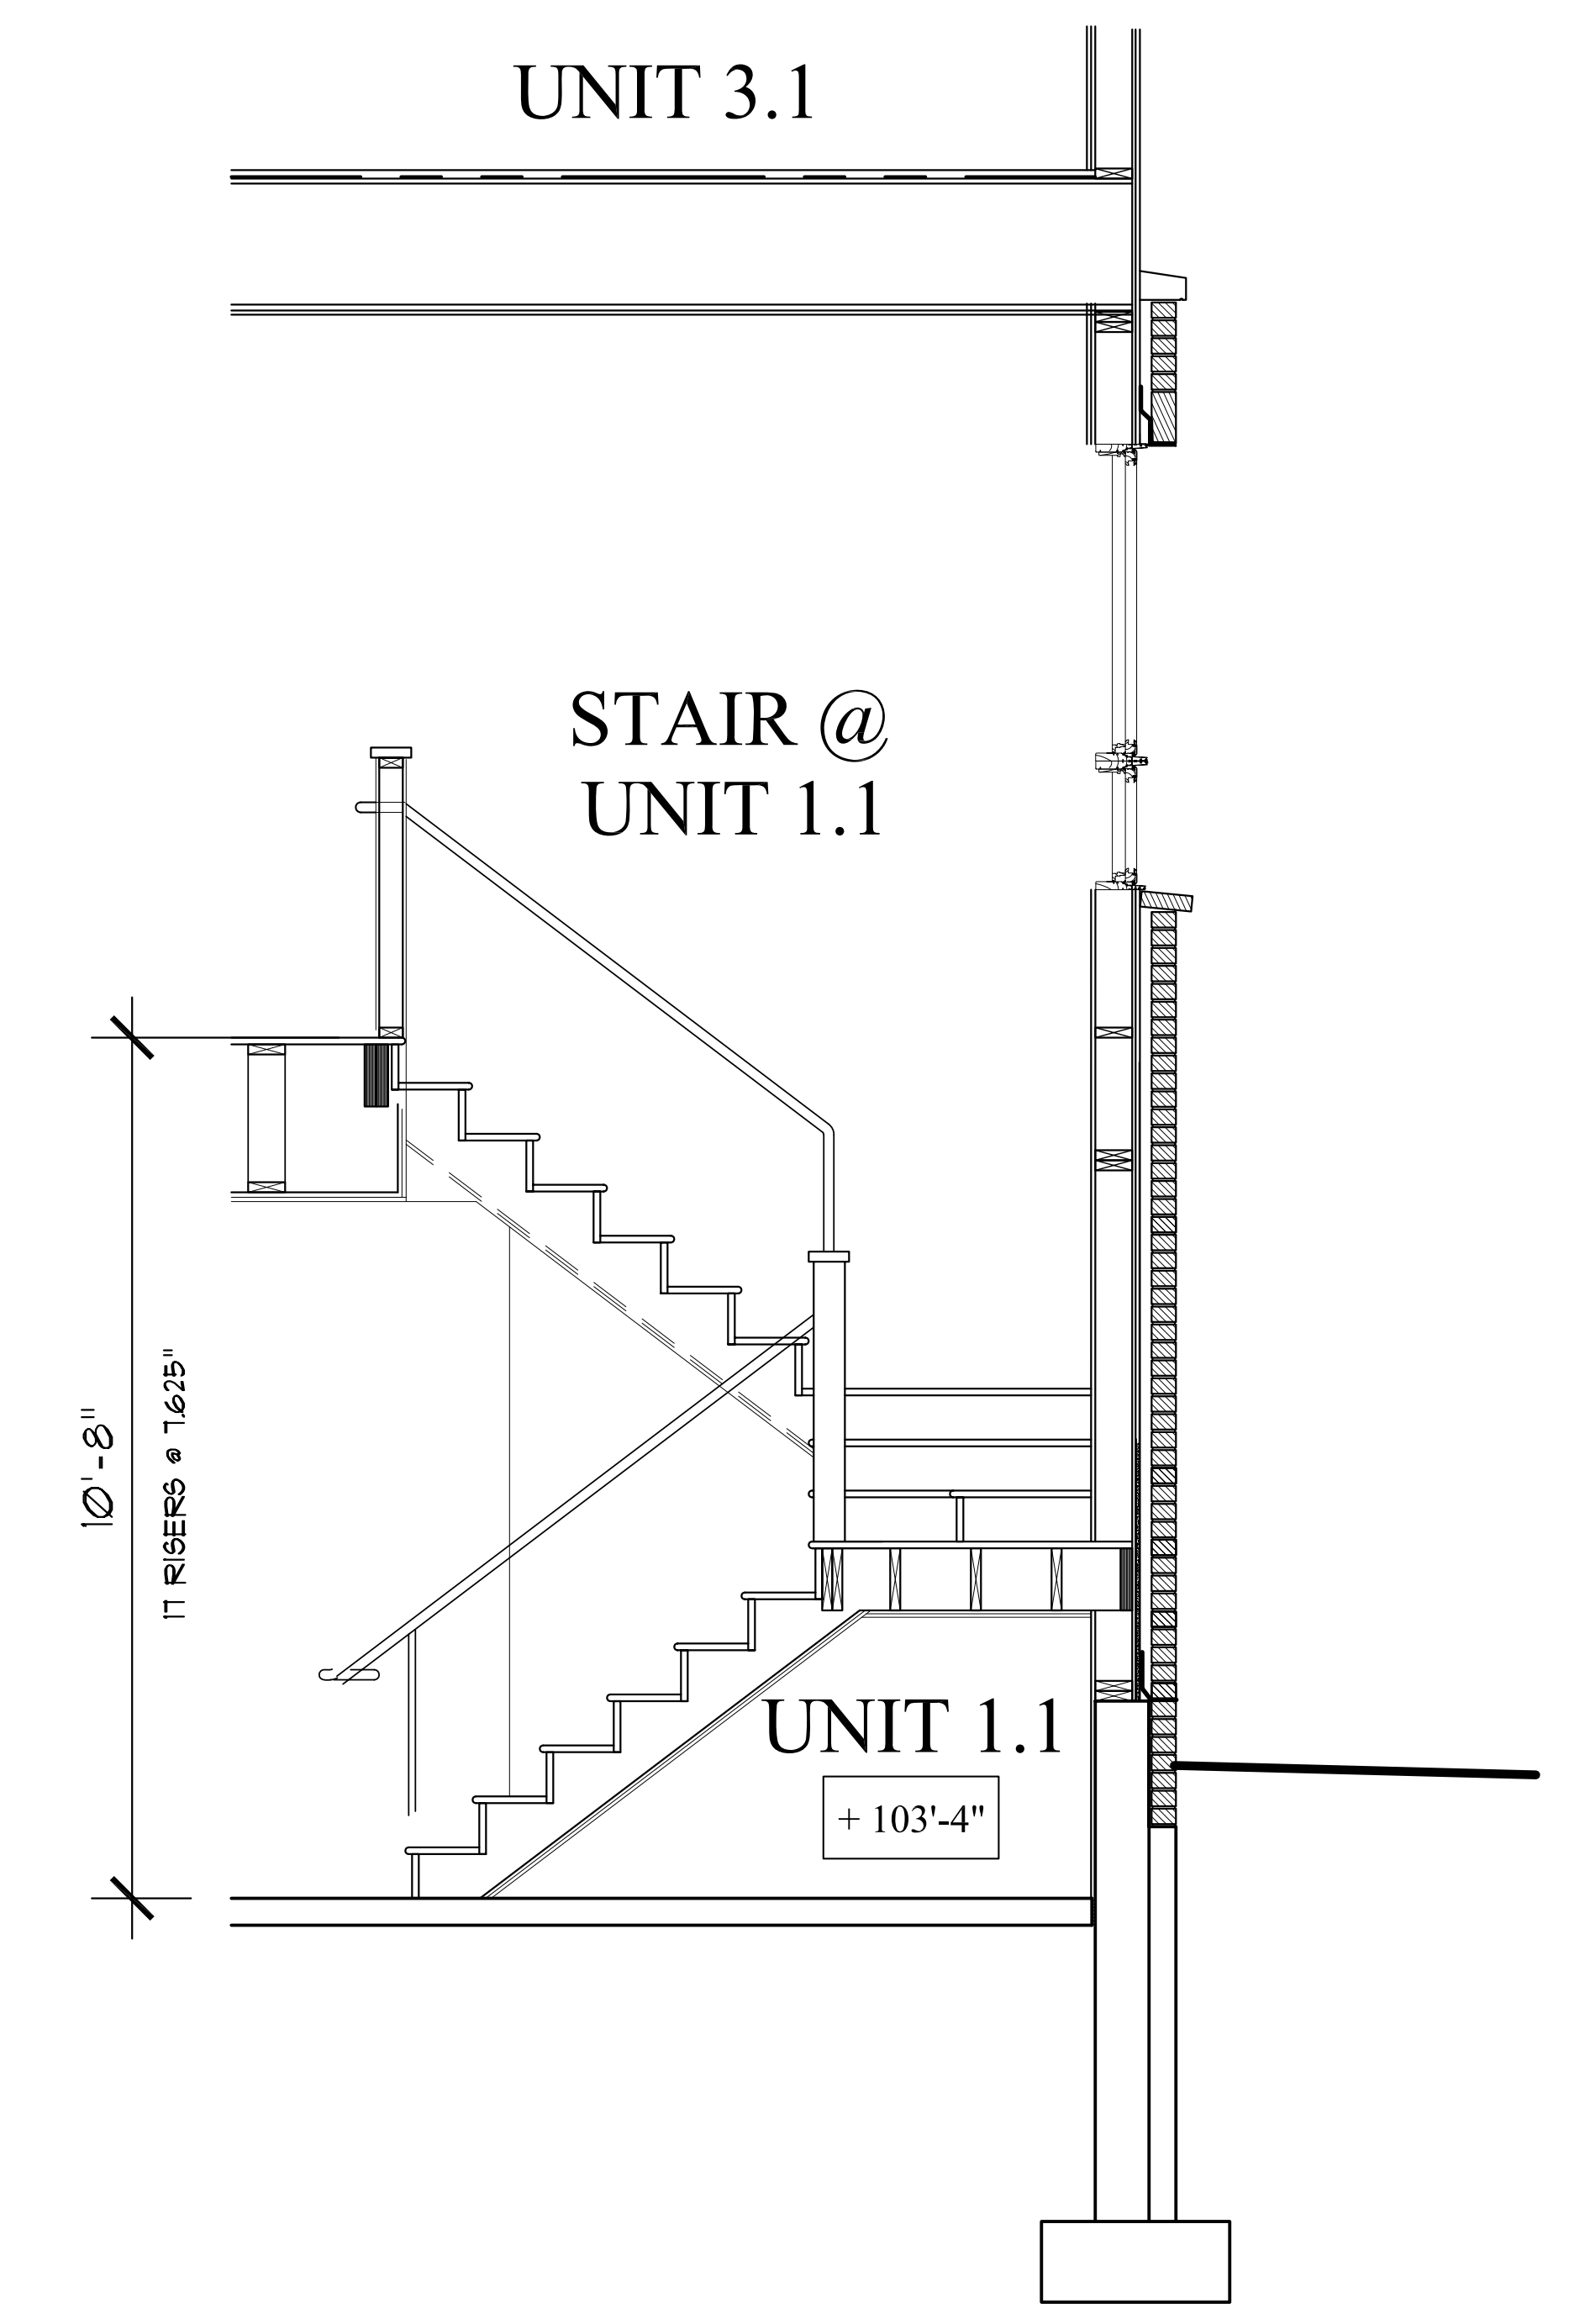

SEAPORT LOFTS  
113 NEWBURY STREET  
PORTLAND, MAINE 04101

Condominiums at:

UNIT STAIR SECTIONS

REVISIONS	DATE
	6.12.2014
PROJECT	SEAPORT LOFTS
DRAWN BY	MRP
CHECK BY	MLM

A-3.9

**WS2** UNIT STAIR SECTION  
**A-3.9** SCALE: 1/2"=1'-0"

**WS1** UNIT STAIR SECTION  
**A-3.9** SCALE: 1/2"=1'-0"