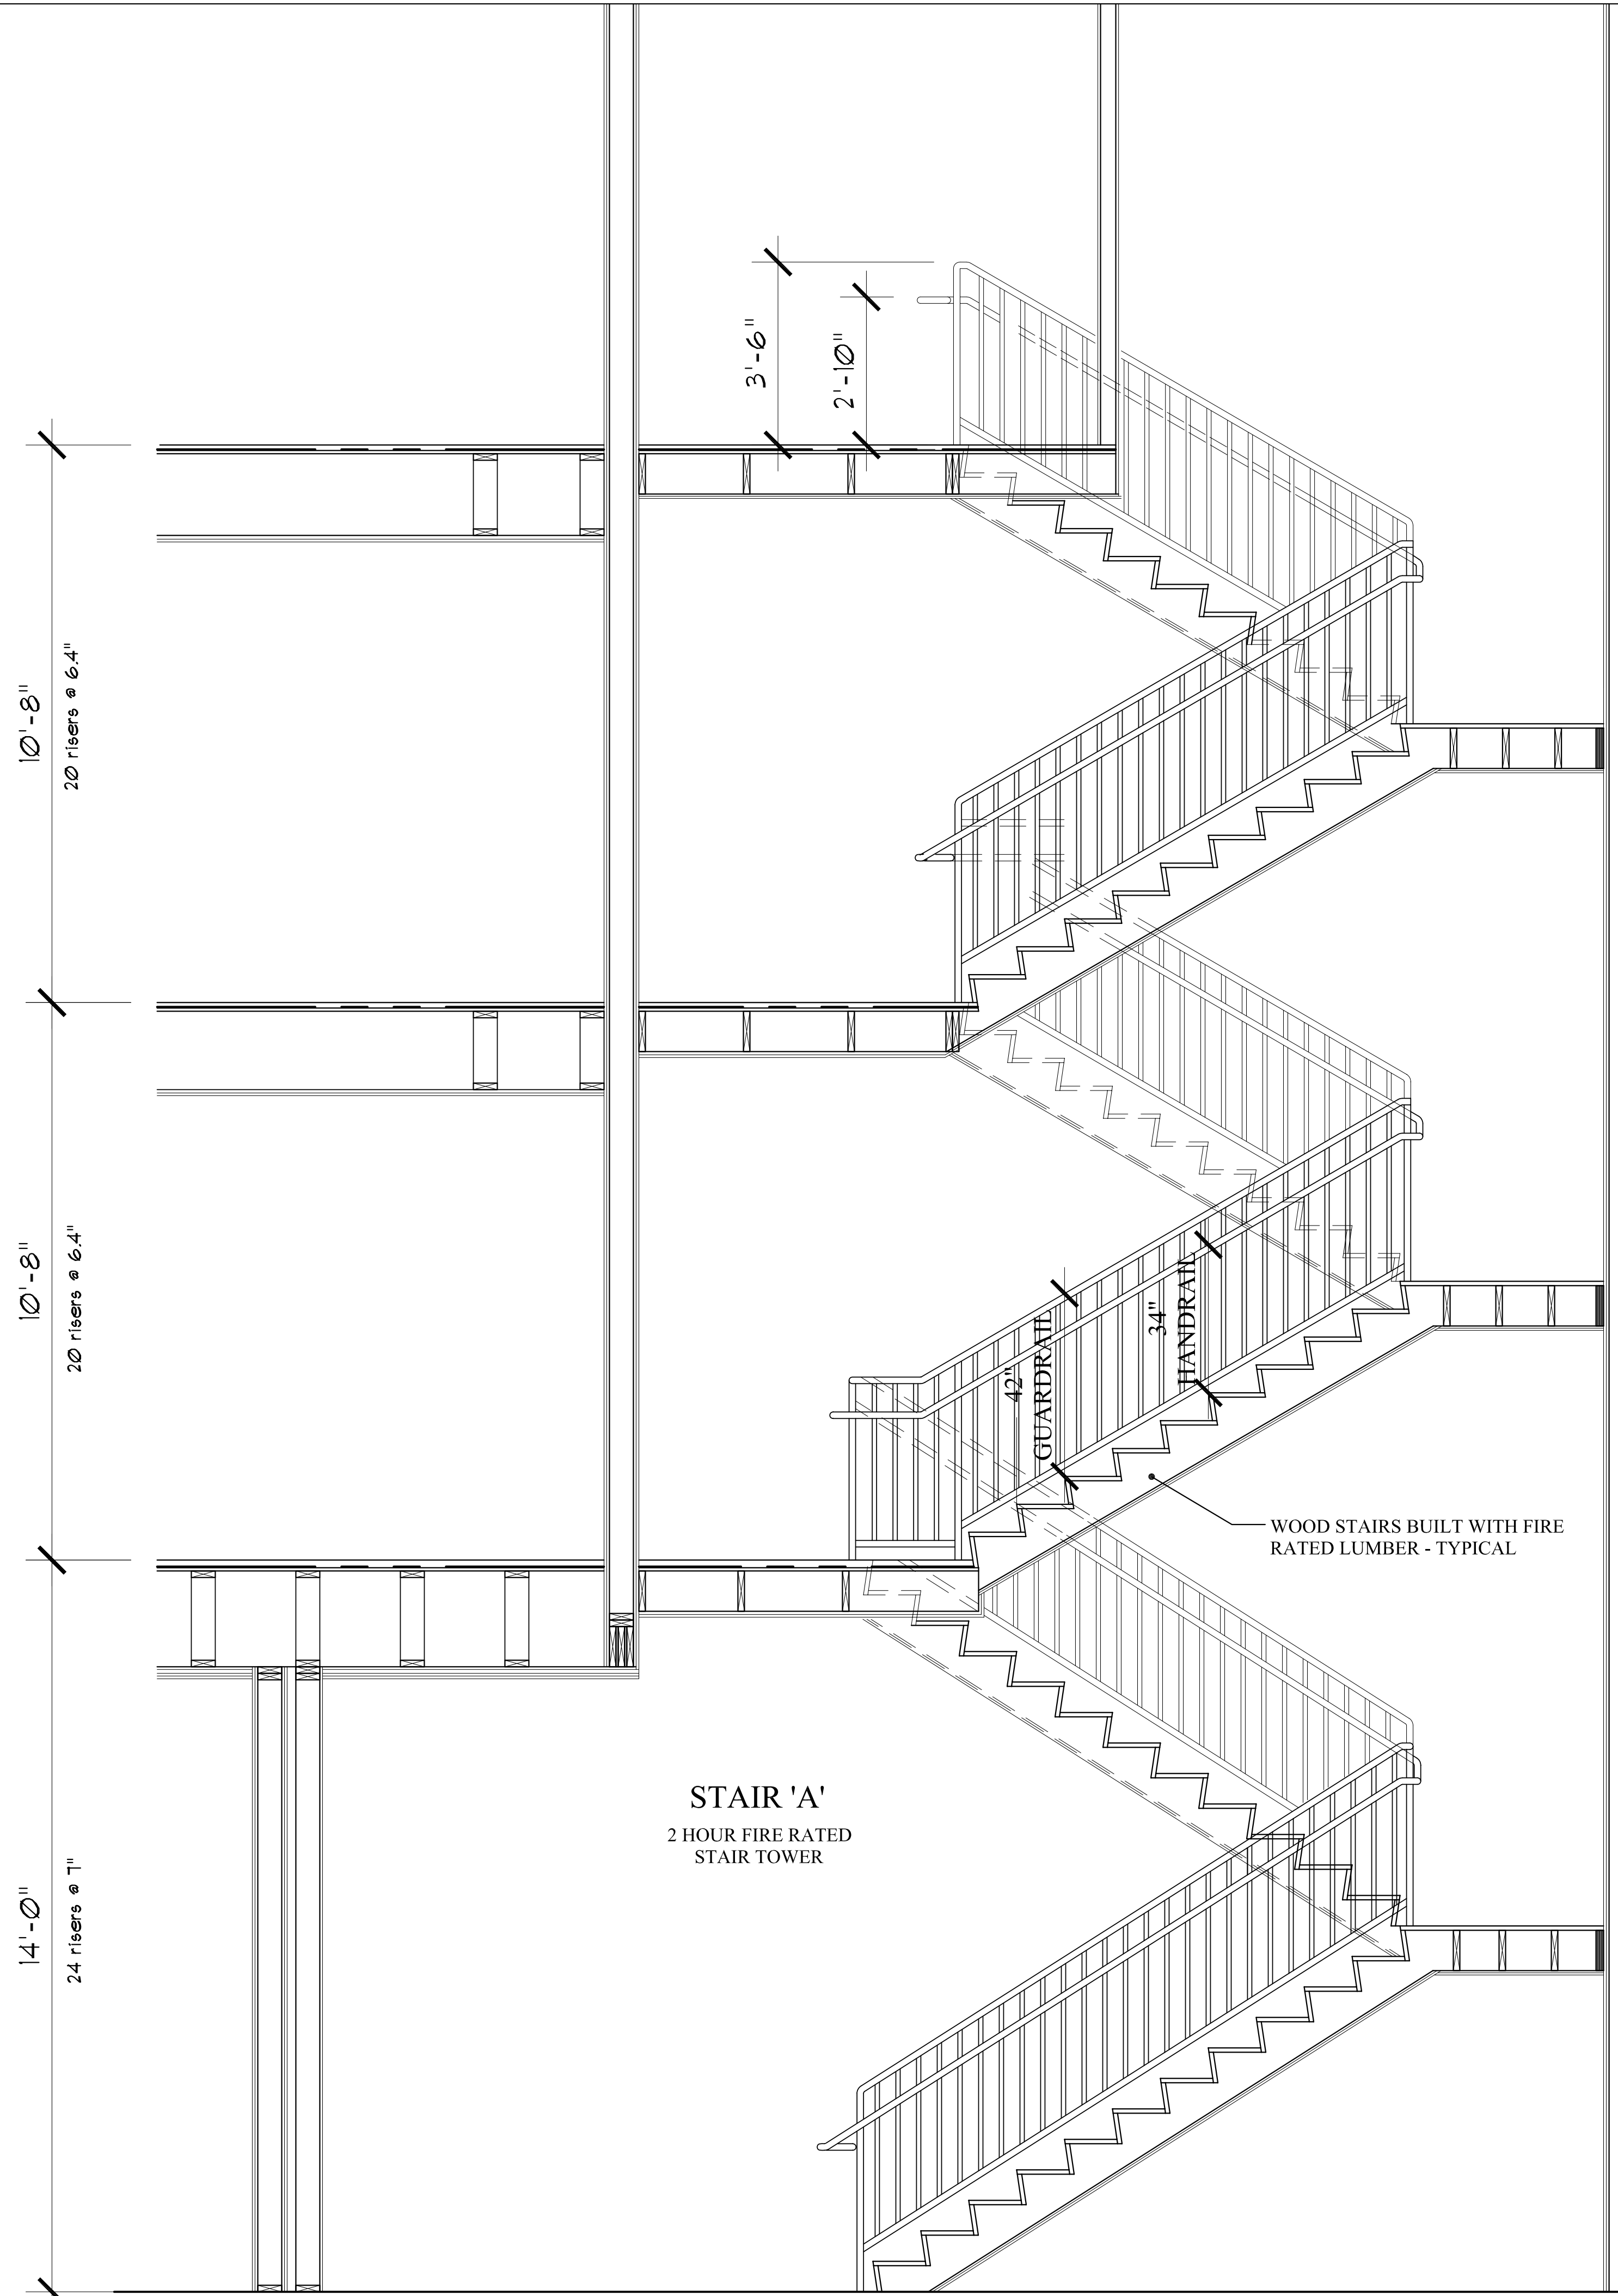

**SEAPORT LOFTS**  
113 NEWBURY STREET  
PORTLAND, MAINE 04101

Condominiums at:

**ELEVATOR / STAIR SECTIONS**

|           |               |
|-----------|---------------|
| REVISIONS | DATE          |
|           | 6.12.2014     |
| PROJECT   | SEAPORT LOFTS |
| DRAWN BY  | MRP           |
| CHECK BY  | MLM           |

**A-3.8**

**WS2** SECTION @ STAIR 'A'  
**A-3.8** SCALE: 1/2"=1'-0"

**WS1** SECTION @ STAIR 'B'  
**A-3.8** SCALE: 1/2"=1'-0"

**FOUNDATION PERMIT SET: JUNE 12, 2014**