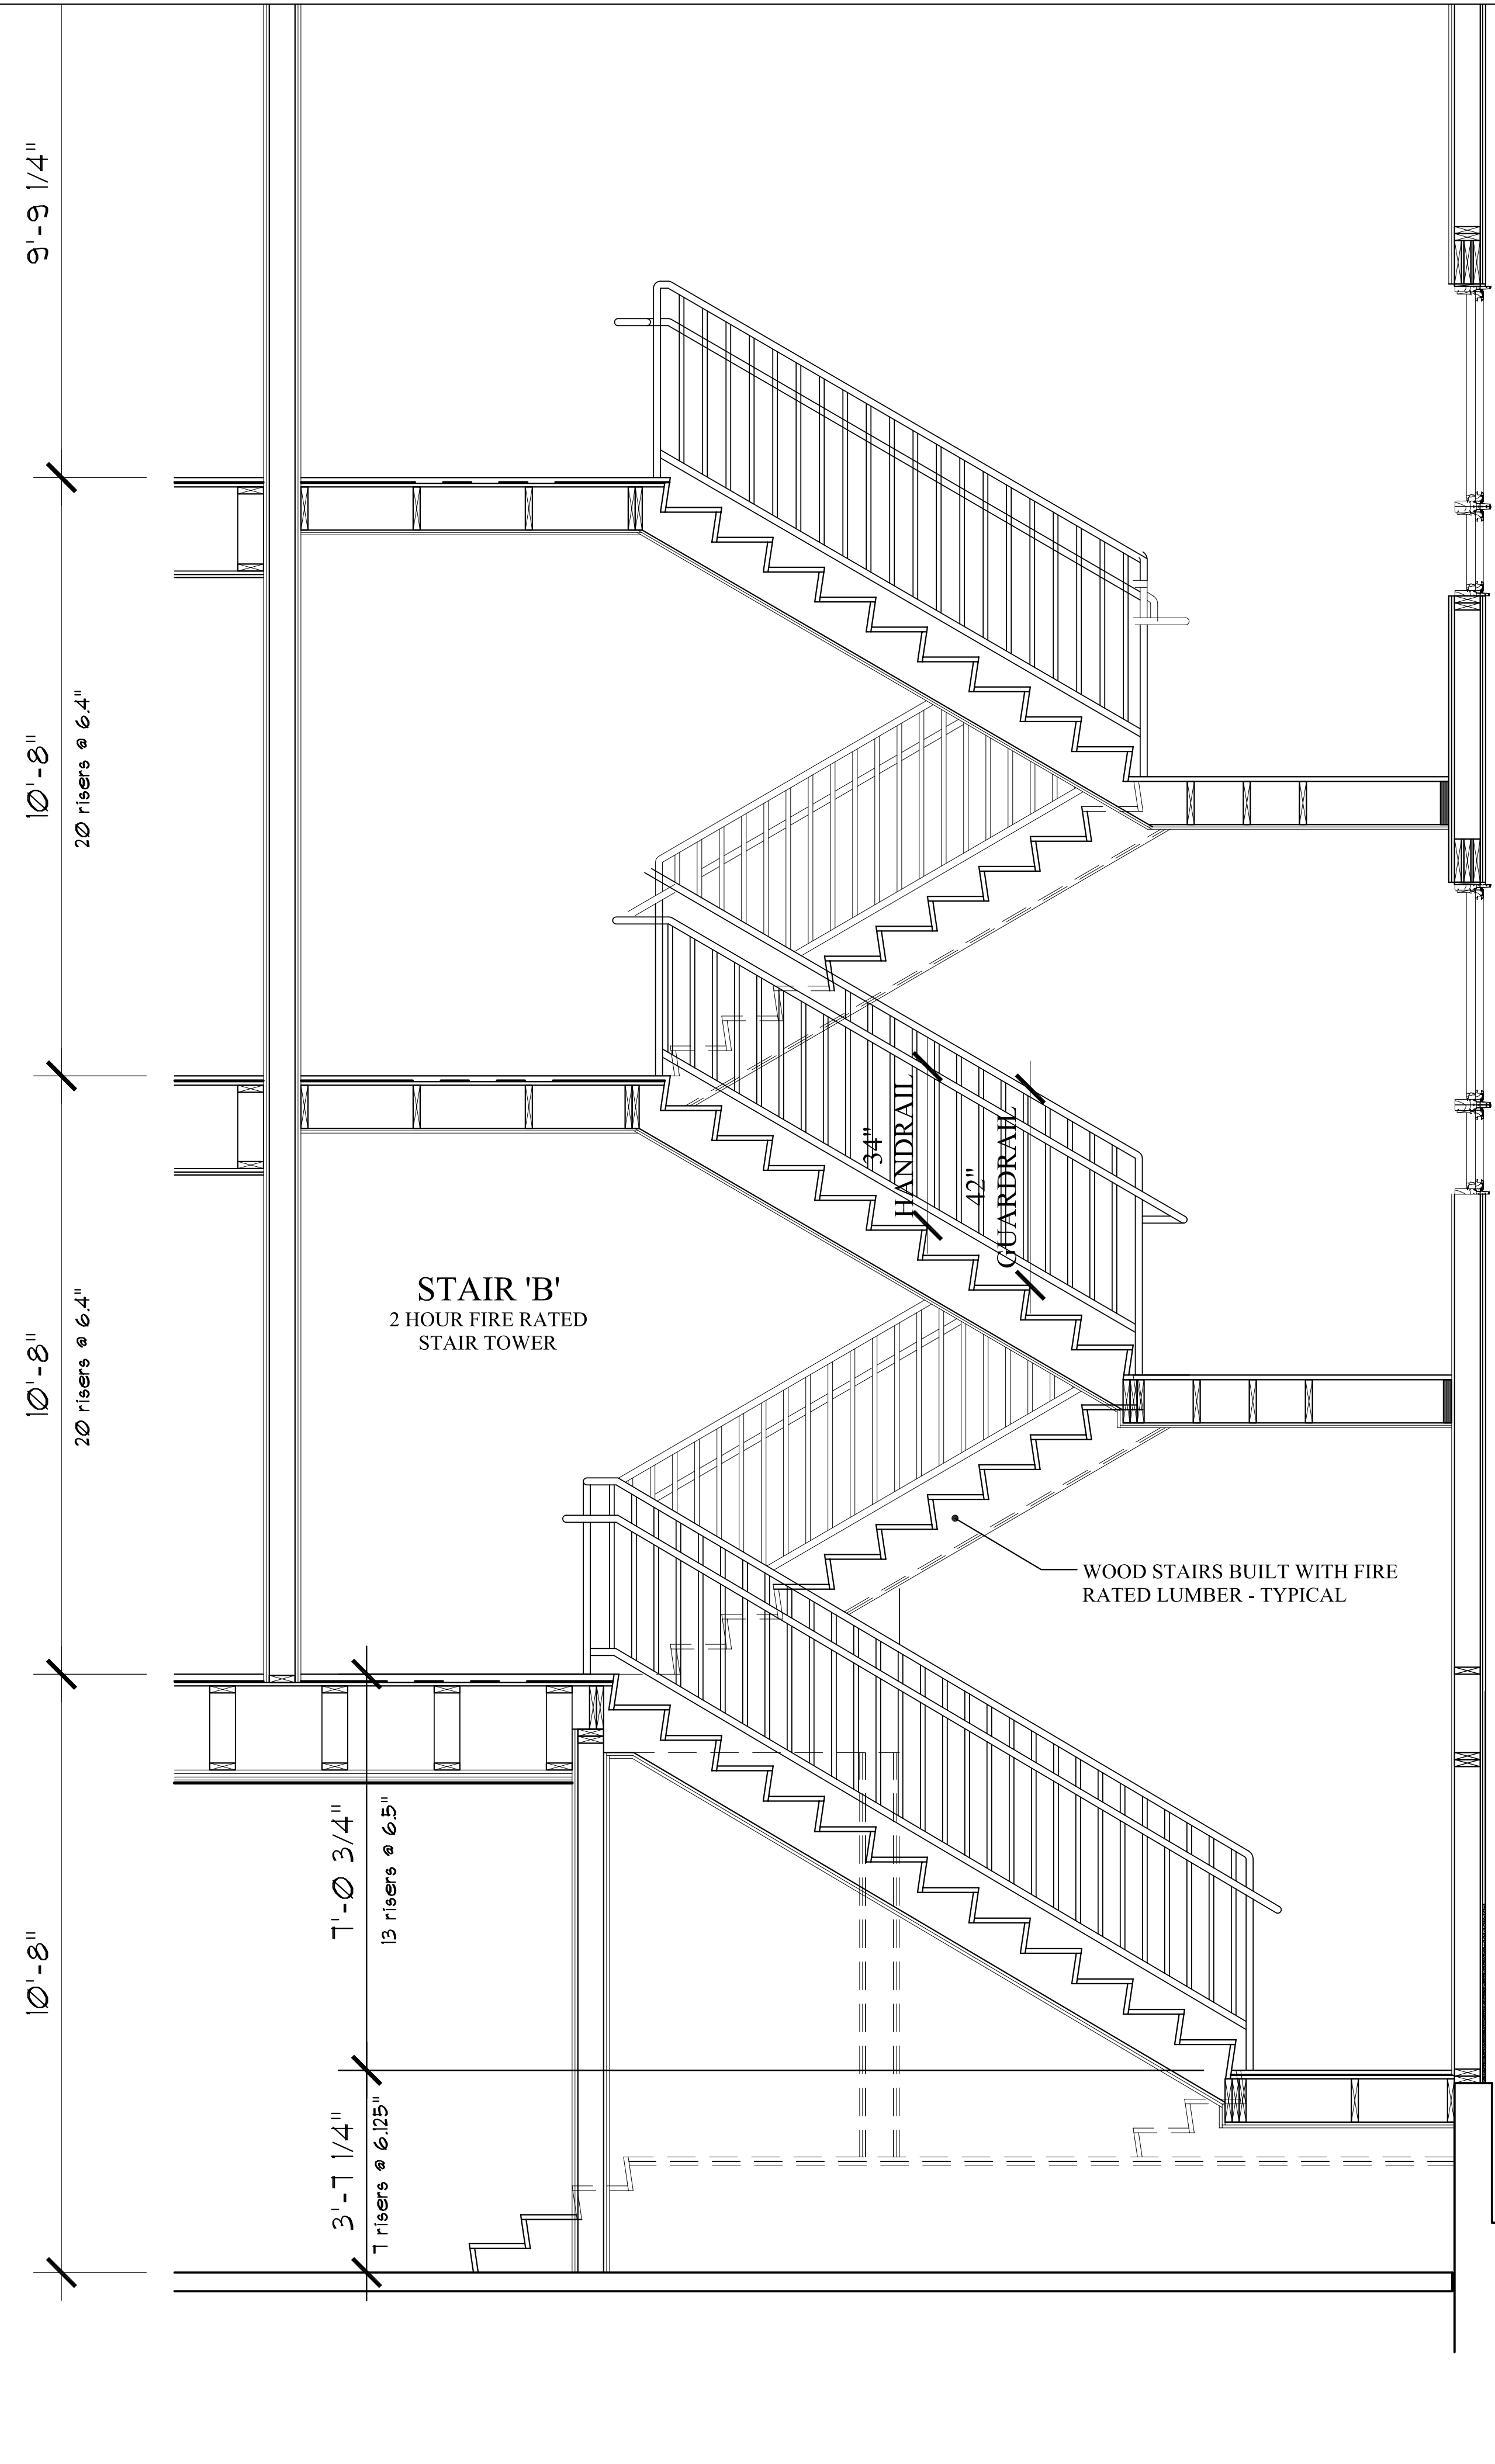

**SEAPORT LOFTS**  
113 NEWBURY STREET  
PORTLAND, MAINE 04101

Condominiums at:

**ELEVATOR / STAIR SECTIONS**

|           |               |
|-----------|---------------|
| REVISIONS | DATE          |
|           | 6.12.2014     |
| PROJECT   | SEAPORT LOFTS |
| DRAWN BY  | MRP           |
| CHECK BY  | MLM           |

**A-3.8**

**WS2** SECTION @ STAIR 'A'  
**A-3.8** SCALE: 1/2"=1'-0"

**WS1** SECTION @ STAIR 'B'  
**A-3.8** SCALE: 1/2"=1'-0"

**FOUNDATION PERMIT SET: JUNE 12, 2014**