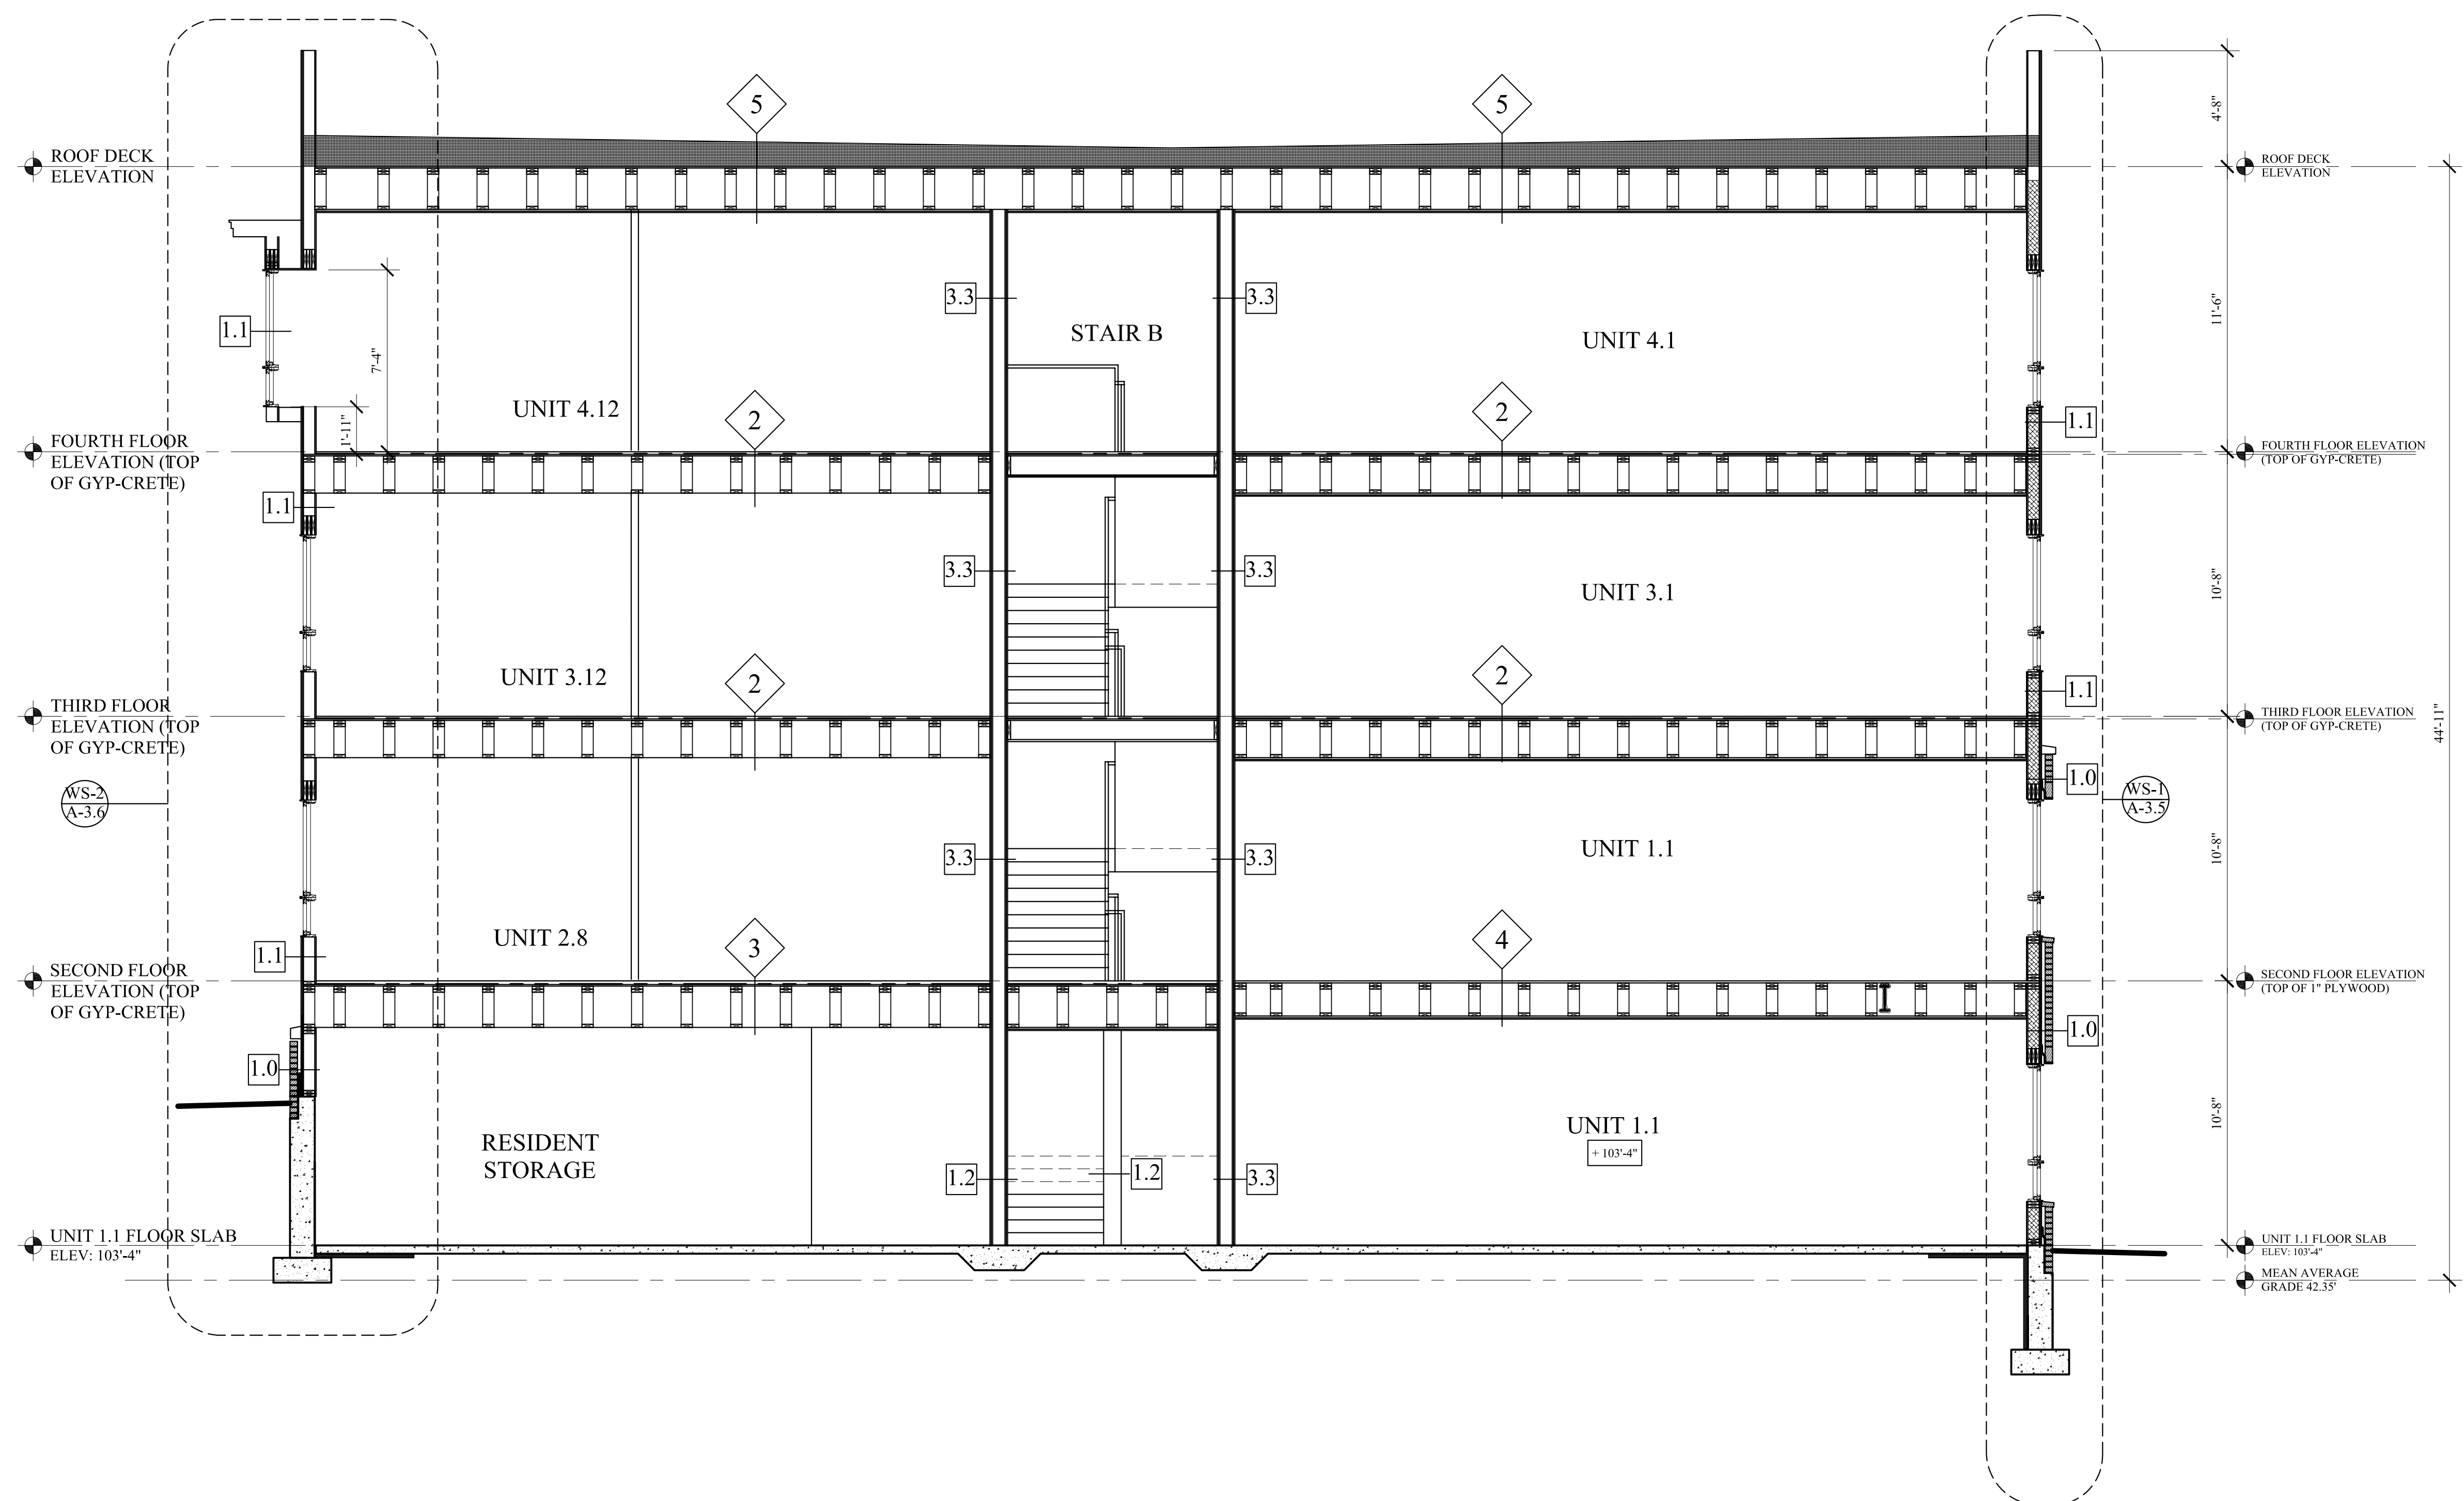

Condominiums at:

BUILDING SECTIONS

| | |
|-----------|---------------|
| REVISIONS | DATE |
| | 6.12.2014 |
| PROJECT | SEAPORT LOFTS |
| DRAWN BY | MRP |
| CHECK BY | MMJ |

A-3.4

D-D BUILDING SECTION
SCALE: 1/4"=1'-0"