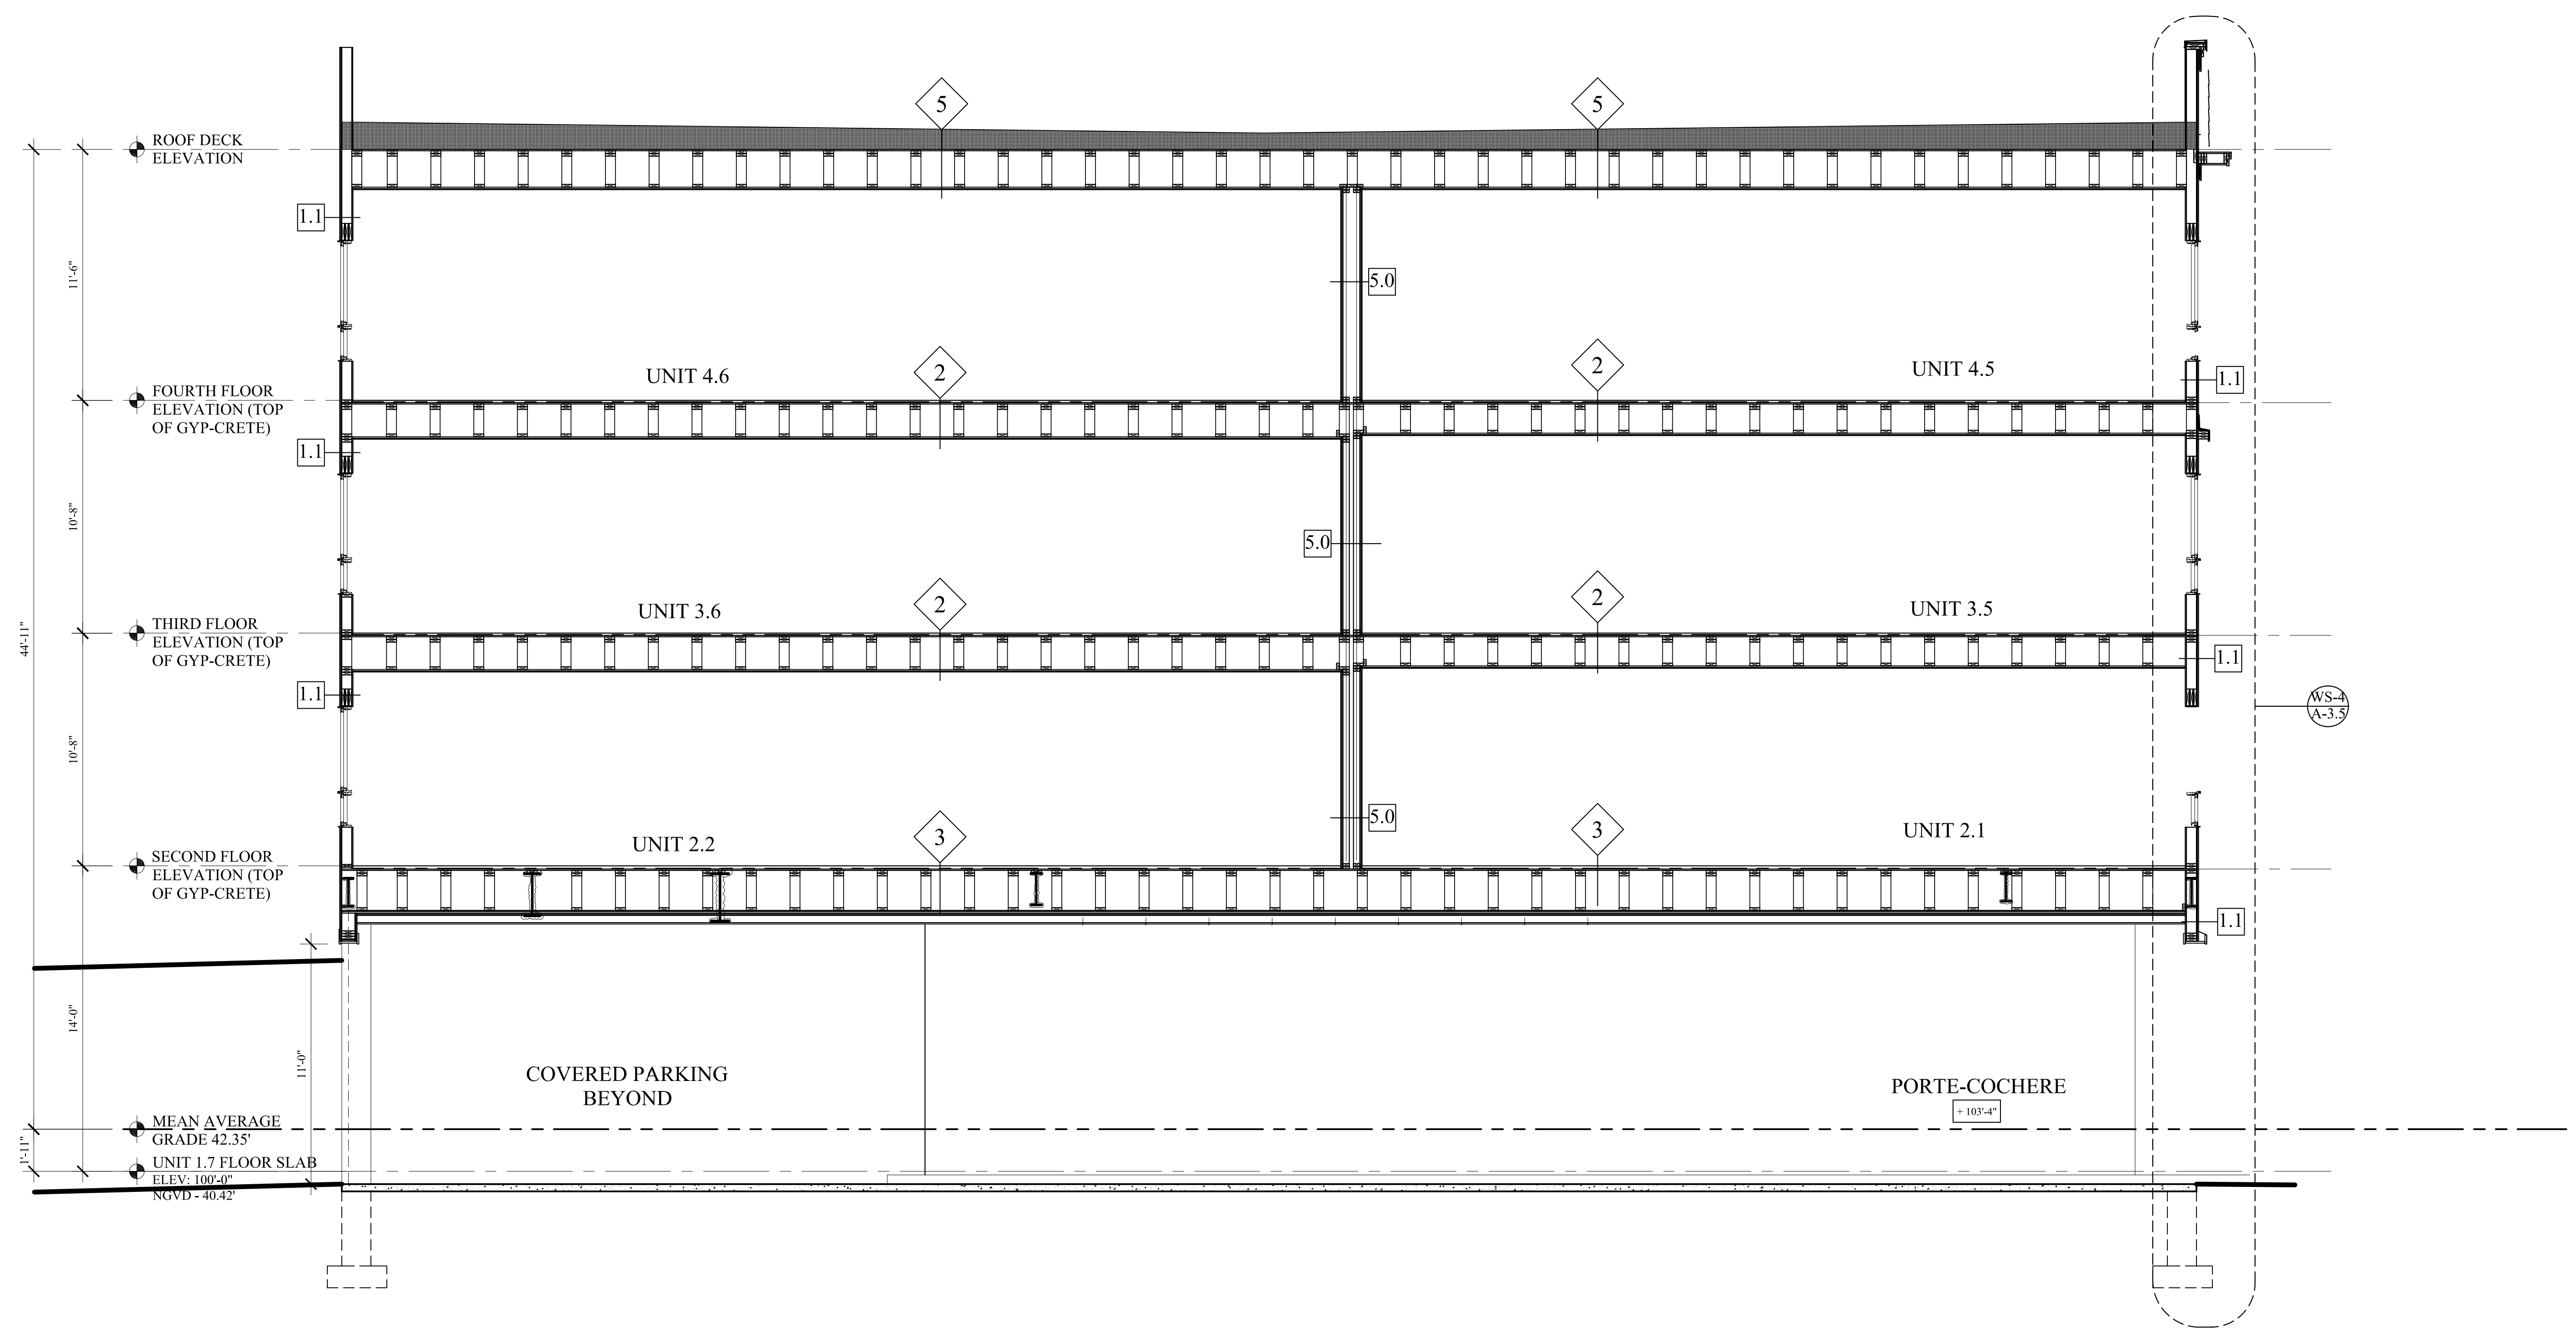

**SEAPORT LOFTS**  
113 NEWBURY STREET  
PORTLAND, MAINE 04101

Condominiums at:

**BUILDING SECTIONS**

REVISIONS
DATE
6.12.2014
PROJECT
SEAPORT LOFTS
DRAWN BY
MRP
CHECK BY
MLM

**A-3.2**

**B-B BUILDING SECTION**  
SCALE: 1/4"=1'-0"

**FOUNDATION PERMIT SET: JUNE 12, 2014**