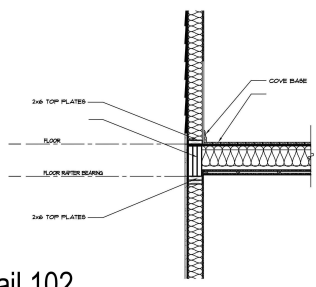

SUNNY TIME SOLAR
 PO BOX 15372
 PORTLAND, ME 04112
 livchase@yahoo.com

DETAILS

48 HANCOCK STREET
 PORTLAND, ME

D 1.0

Detail 103
 SCALE: 3/4" = 1'-0"

Detail 102
 SCALE: 3/4" = 1'-0"

Detail 101
 SCALE: 3/4" = 1'-0"