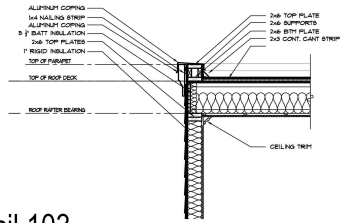

SUNNY TIME SOLAR
 PO BOX 15372
 PORTLAND, ME 04112
 livchase@yahoo.com

DETAILS

48 HANCOCK STREET
 PORTLAND, ME

D 1.0

Detail 103
 SCALE: 3/4" = 1'-0"

Detail 102
 SCALE: 3/4" = 1'-0"

Detail 101
 SCALE: 3/4" = 1'-0"