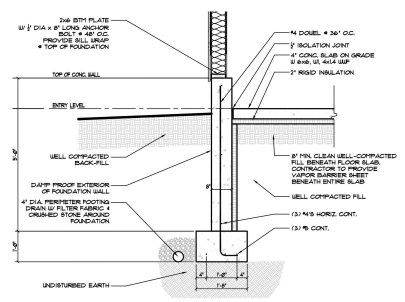

SUNNY TIME SOLAR
 PO BOX 15372
 PORTLAND, ME 04112
 livchase@yahoo.com

DETAILS

48 HANCOCK STREET
 PORTLAND, ME

D 1.0

Detail 103
 SCALE: 3/4" = 1'-0"

Detail 102
 SCALE: 3/4" = 1'-0"

Detail 101
 SCALE: 3/4" = 1'-0"