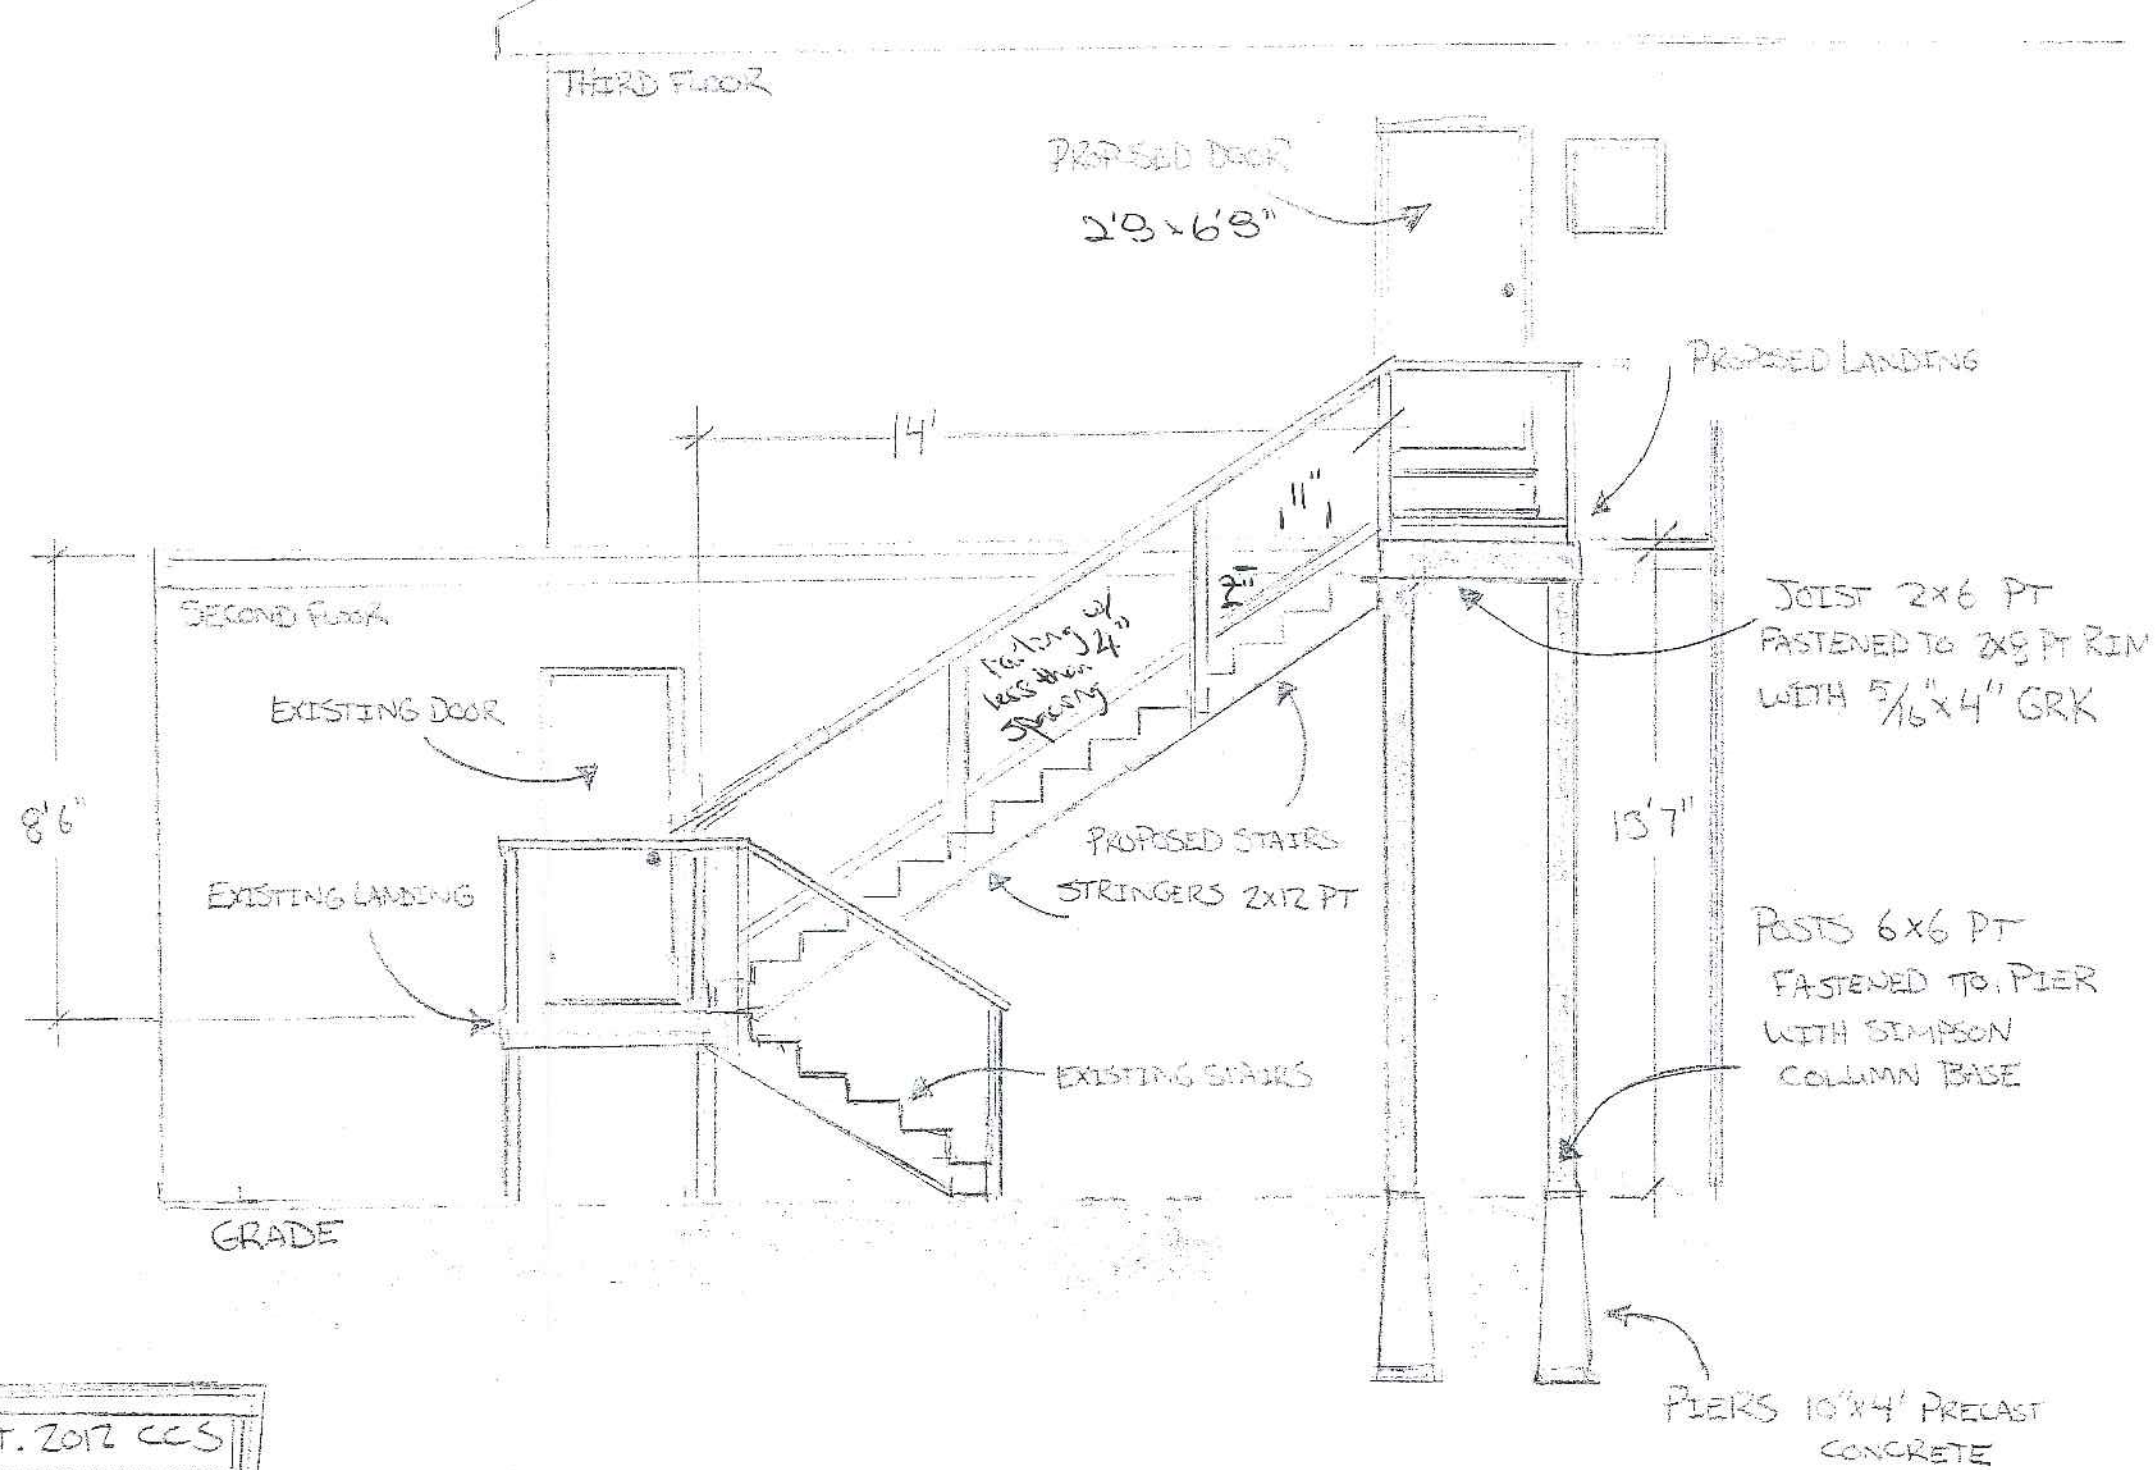

FEDERAL STREET

INDIA STREET

FIRE ESCAPE 85 INDIA ST.	DEPT 2012 CCS
PLOT PLAN	020 D010
	SCALE 1/8" = 1'

New Stairs
 7" rise
 11" run
 no nosing

FIRE ESCAPE - 85 INDIA ST ELEVATIONS - NORTH EAST ASPECT	OCT. 2012 CCS
	OZO DOLO
	SCALE 1/4" = 1'