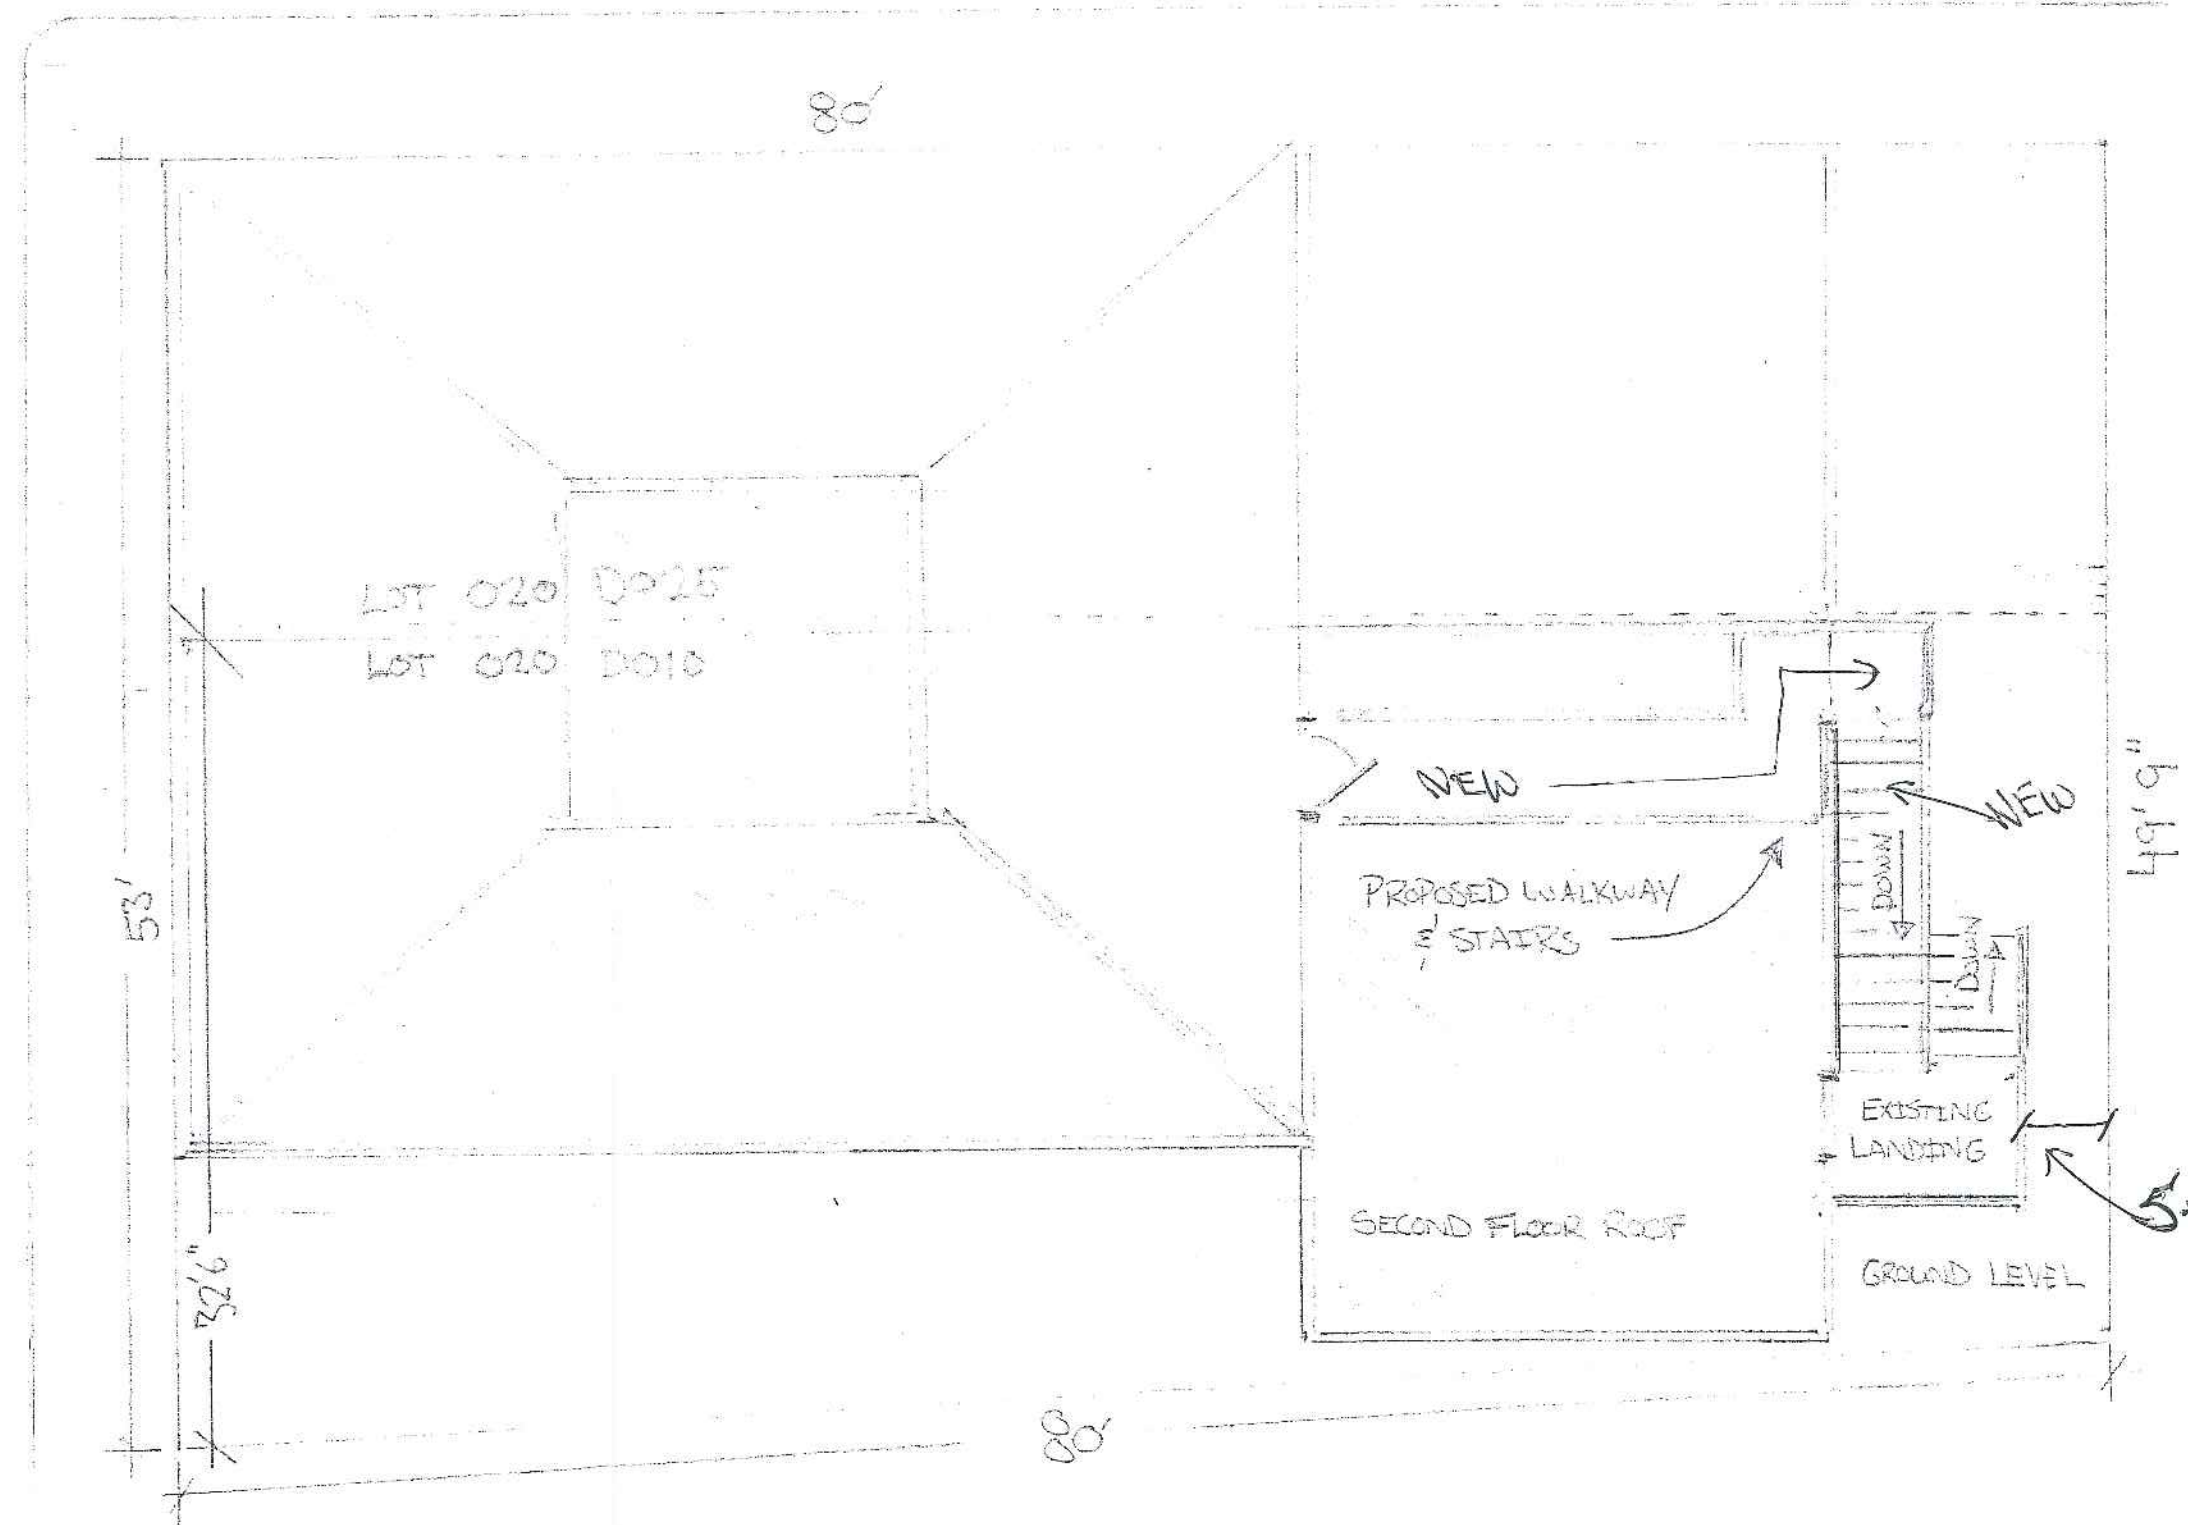

FEDERAL STREET

INDIA STREET

FIRE ESCAPE 85 INDIA ST.	DEPT 2012 CCS
PLOT PLAN	020 D010
	SCALE 1/8" = 1'

New Stairs
 7" rise
 11" run
 no nosing

FIRE ESCAPE - 85 INDIA ST ELEVATIONS - NORTH EAST ASPECT	OCT. 2012 CCS
	OZO DOLO
	SCALE 1/4" = 1'