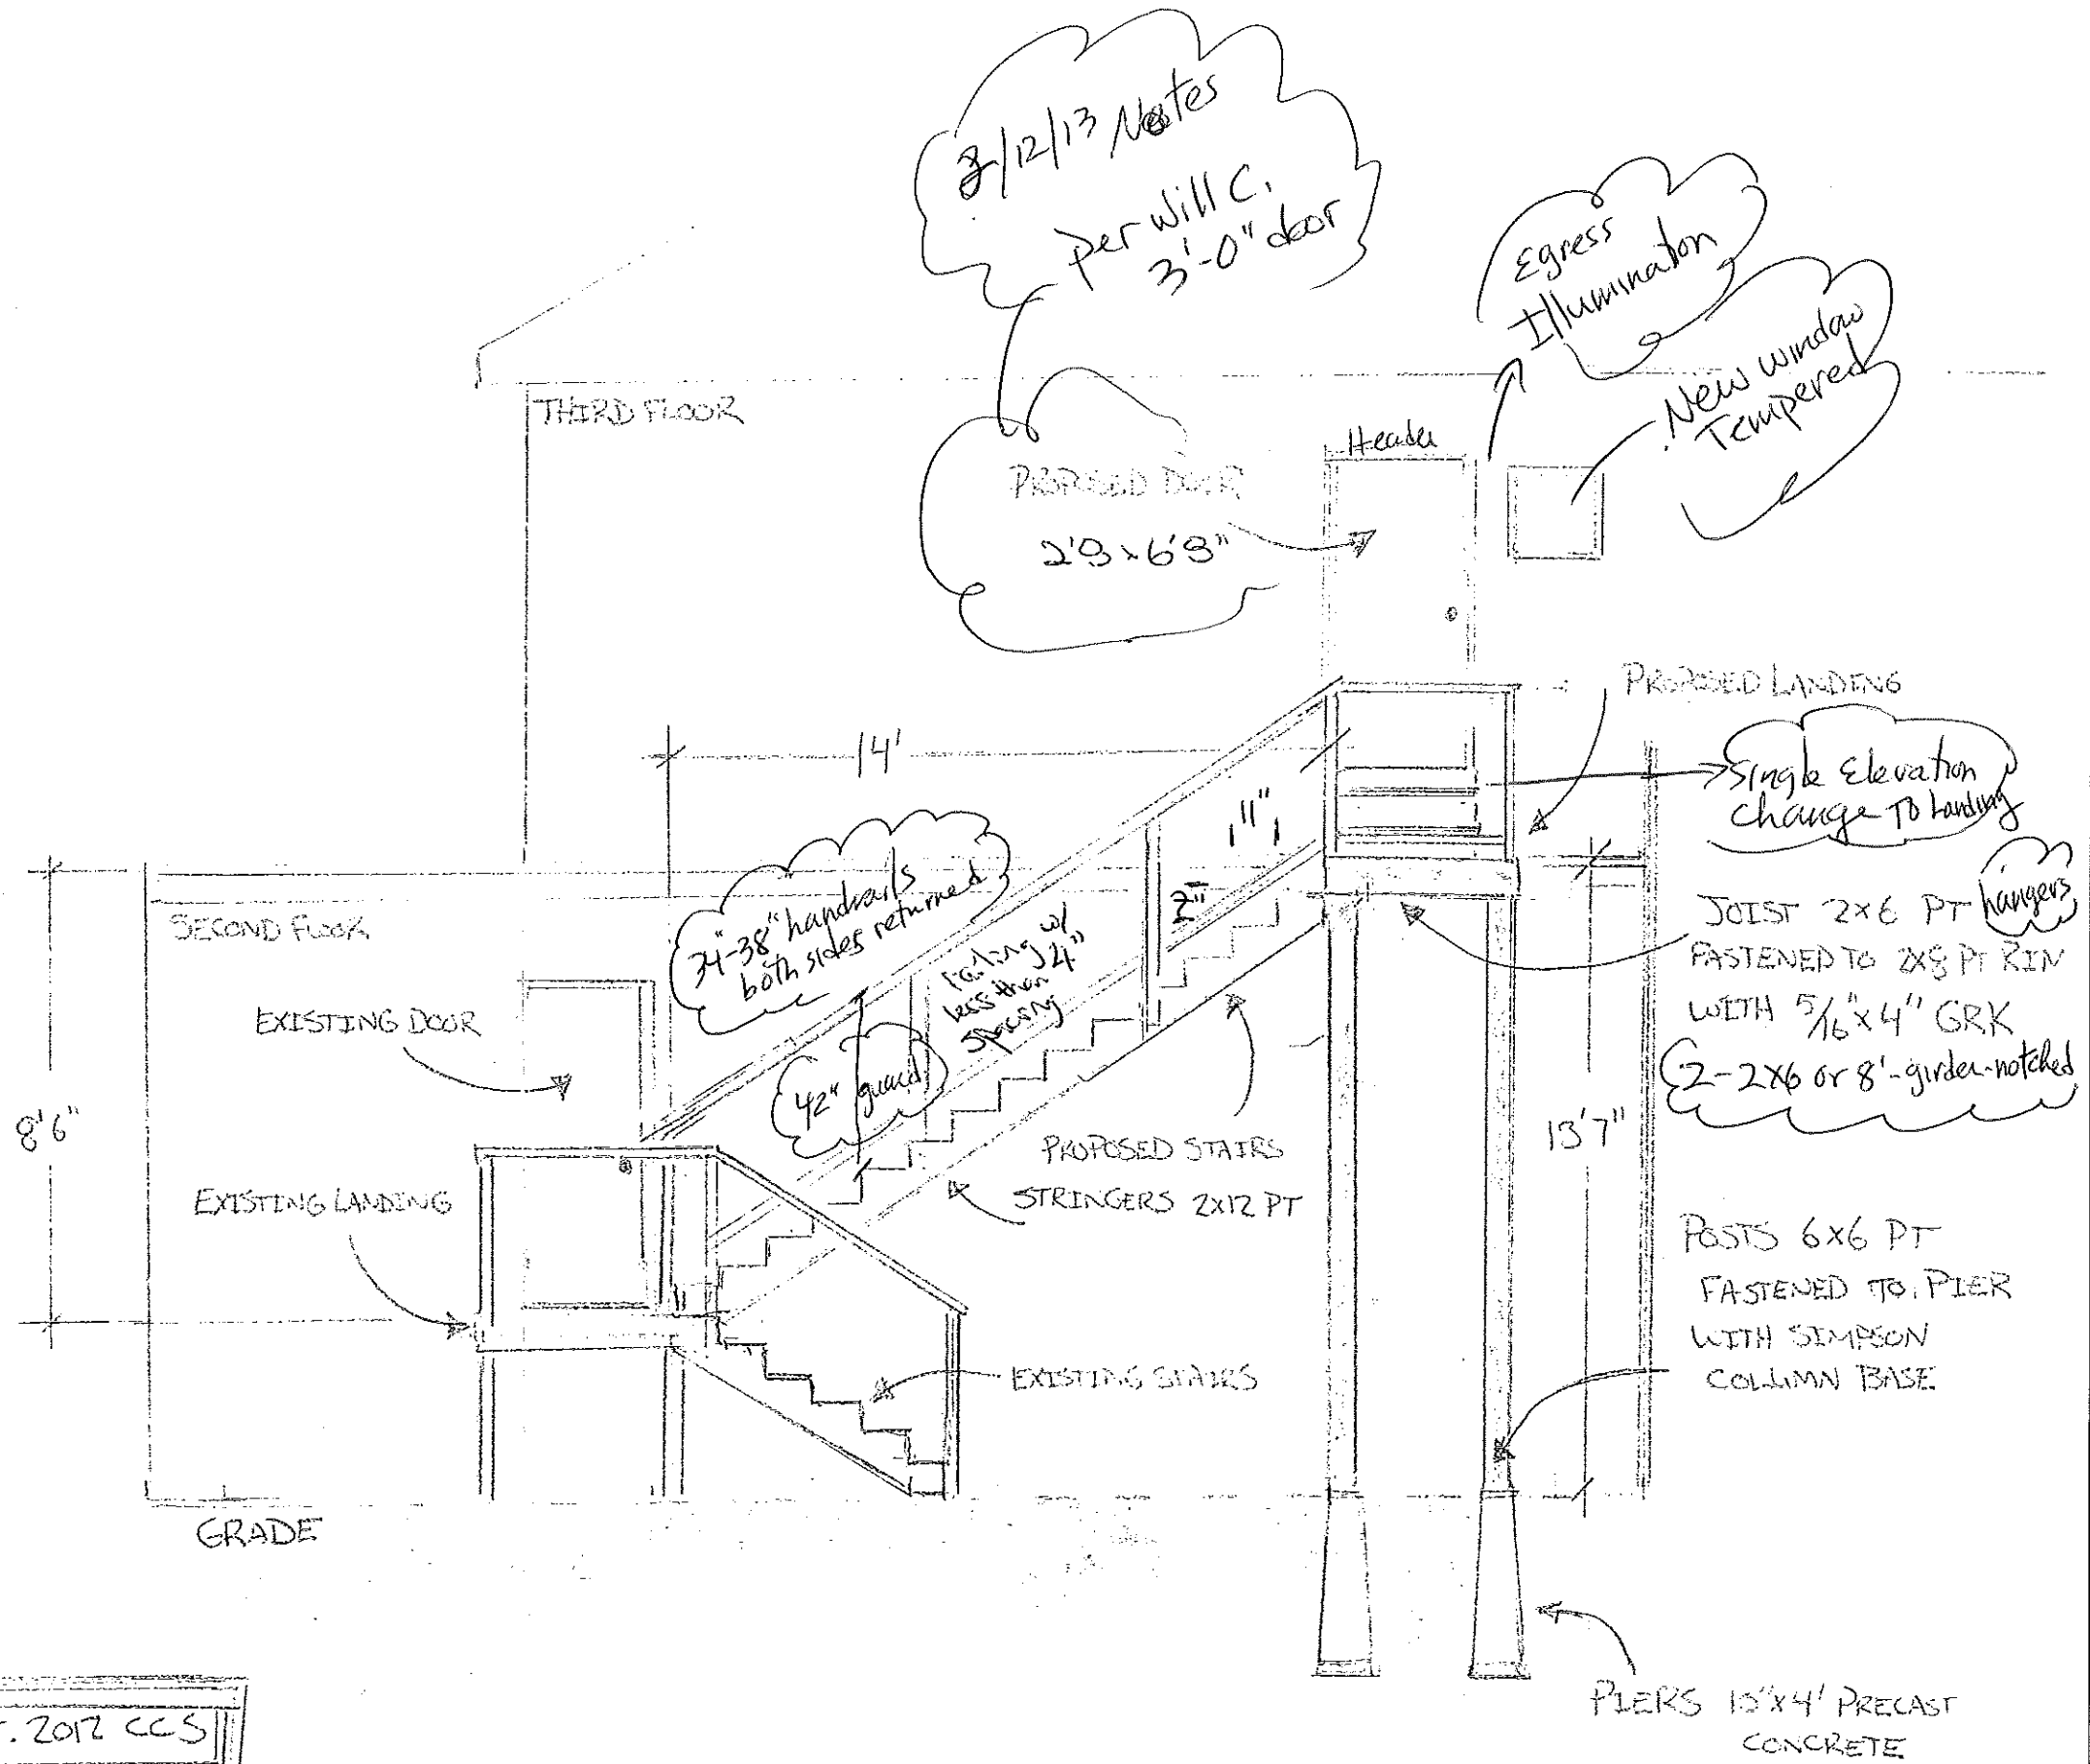

New Stairs 2

7" rise

11" run

NO NOSING

FIRE ESCAPE - 85 INDIA ST	OCT. 2012 CCS
ELEVATIONS - NORTH EAST ASPECT	020 DOLO
	SCALE 1/4" = 1'